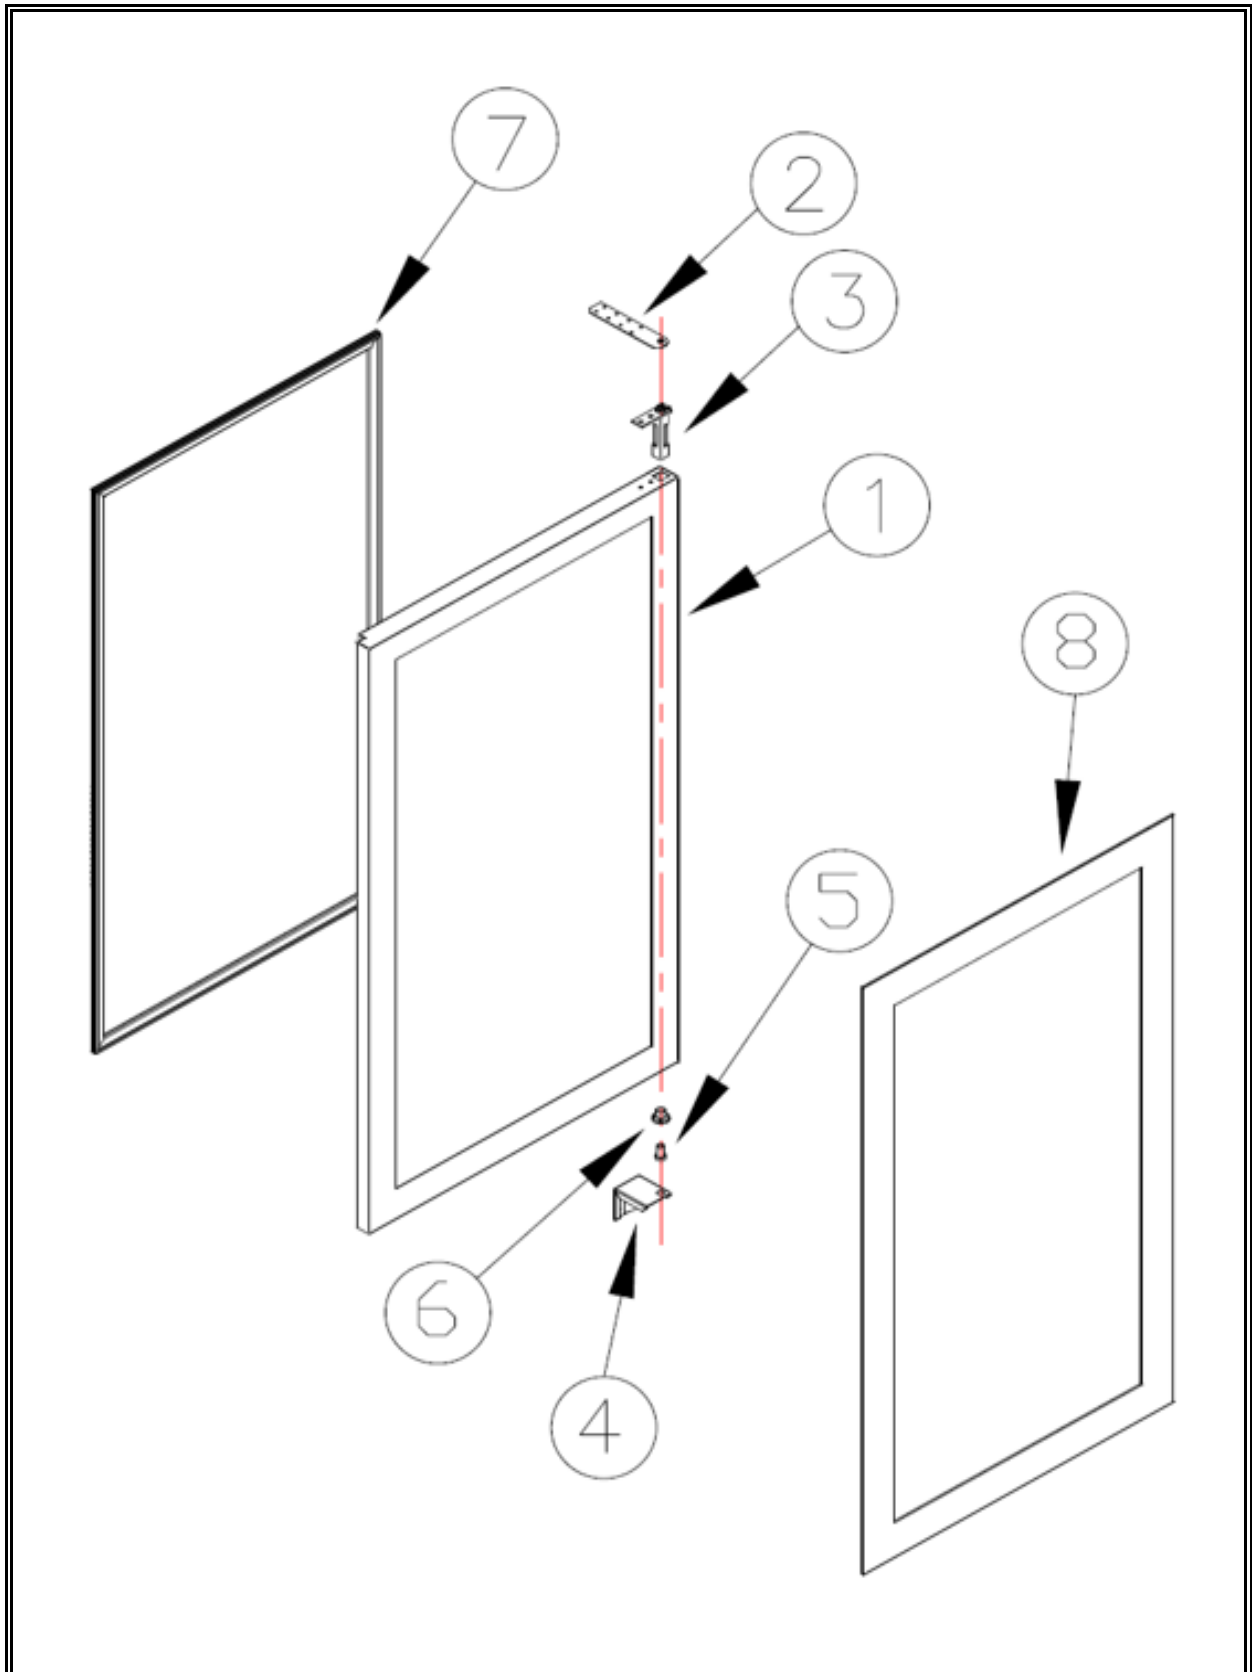

7489.5395

R290

Onderdelen informatie
Erzatzteil information
Spare part information
Information de pièces

POS:	Art.No.:	Omschrijving:	Aantal:
1		DOOR	1
2		UPRIGHT HINGE	1
3		SPRING HINGE	1
4		LOWER HINGE	1
5	9113.1265	LOWER HINGE PIN	1
6	9113.1270	LOWER HINGE BUSHING	1
7	9113.2322	DN4 DOOR GASKET	1
8		DN4 DOOR OUTER GLASS	1
9		DN4 SIDE INNER THERMOPANE	2
10		DN4 SIDE OUTER GLASS	2
11		DN4 REAR INNER THERMOPANE	1
12		DN4 REAR OUTER GLASS	1
13		FRONT PANEL	1
14	9113.0155	MOTHERBOARD	1
15		WATER PROOF DIGITAL	1
16		WP DIGITAL STICKER	1
17	9113.0700	DOOR SWITCH	1
18	9113.0150	PROBE 1,5M	1
19		PLUG CABLE	1
20		BOTTOM GLASS SHELF	5
21	9113.1525	EVAPORATOR FAN	1
22		EVAPORATOR	1
23		DLS4 FRONT SHELF STANDARD	2
24		DLS4 REAR SHELF STANDARD	2
25		LED	4
26	9113.0880	LED TRANSFORMER	1
27	9113.2060	COMPRESSOR	1
28		CONDENSER	1
29		CONDENSER FAN	1
30		CONDENSER PLASTIC FAN COVER	1
31		WATER PAN	1
32		DRYER	1
33		CASTER WITHOUT BRAKE	2
34		CASTER WITH BRAKE	2
35		ADJUSTABLE LEGS	4
36	9113.0980	DOOR RESISTANCE 4,7mt	5
.		DN4 COOLING UNIT	1