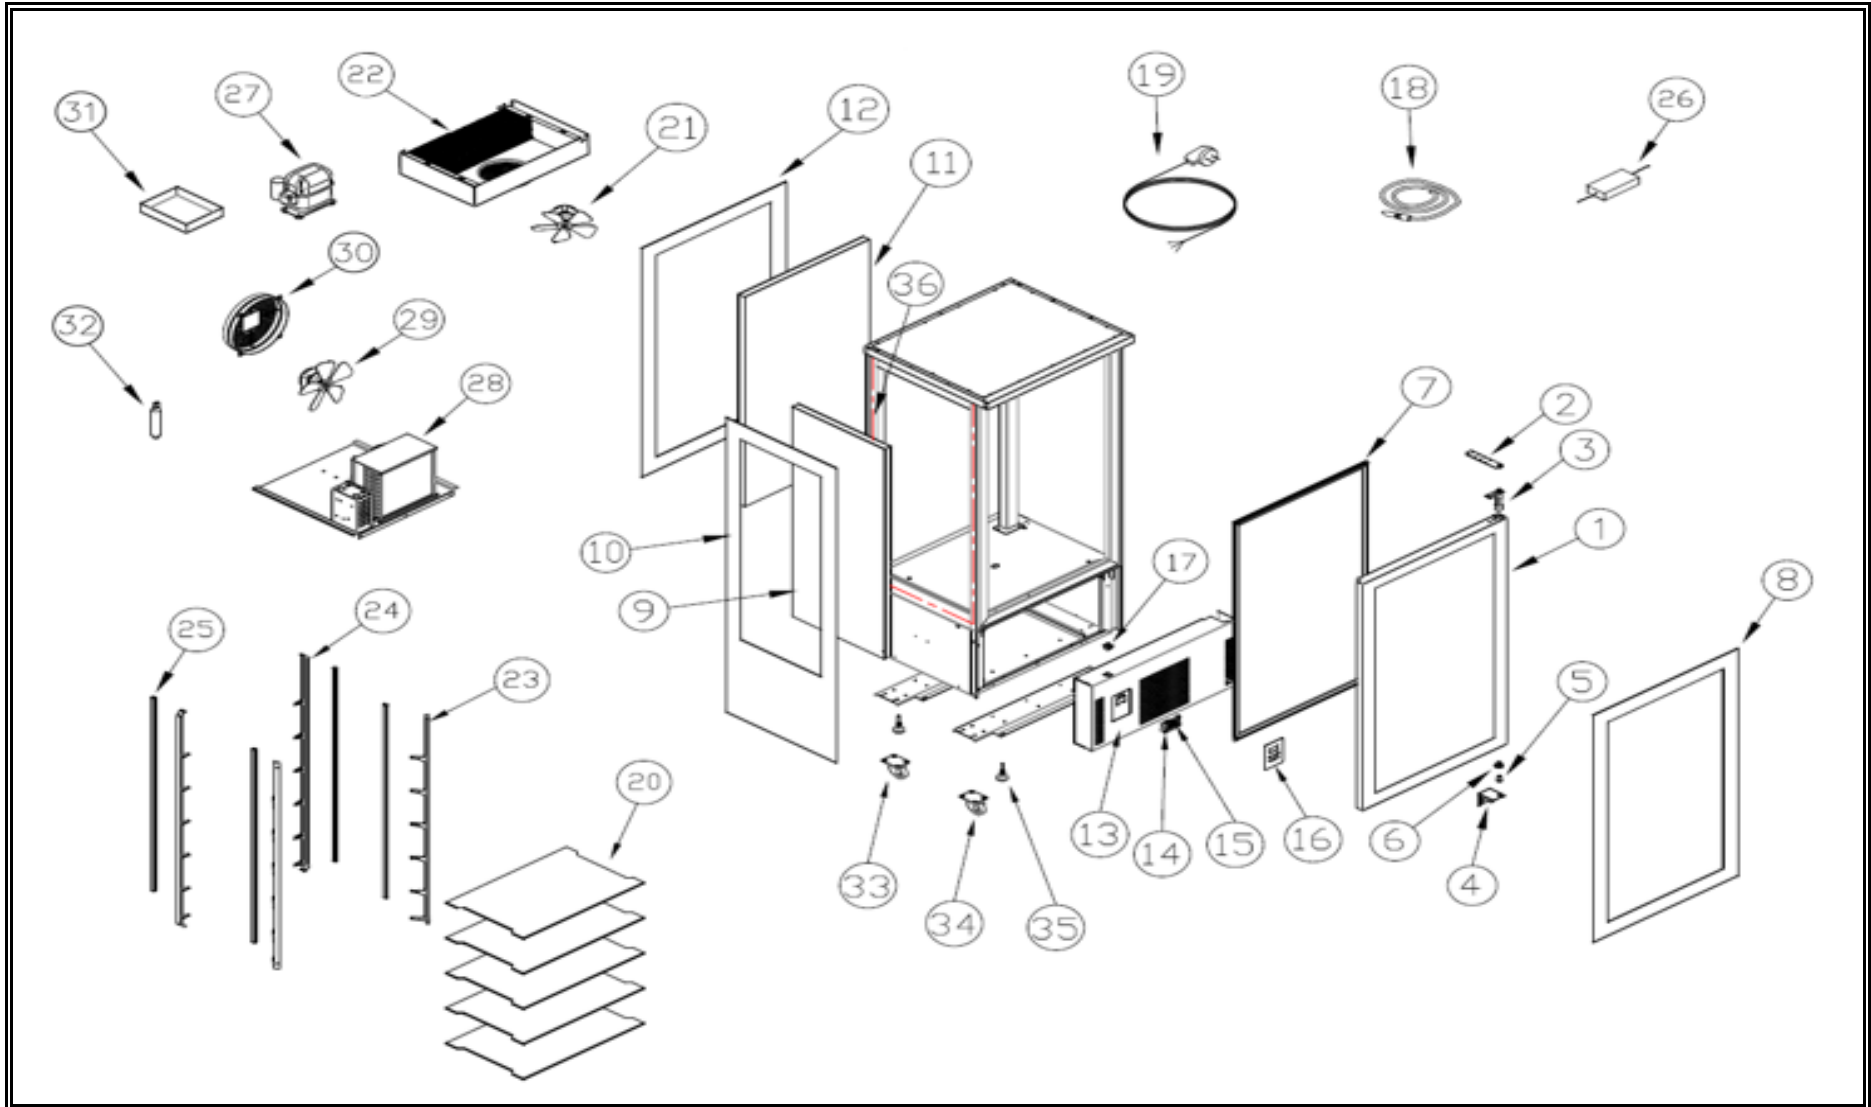

7489.5395

R290

Onderdelen informatie
Erzatzteil information
Spare part information
Information de pièces

POS:	Art.No.:	Omschrijving:	Aantal:
1		DOOR	1
2		UPRIGHT HINGE	1
3		SPRING HINGE	1
4		LOWER HINGE	1
5	9113.1265	LOWER HINGE PIN	1
6	9113.1270	LOWER HINGE BUSHING	1
7	9113.2322	DN4 DOOR GASKET	1
8		DN4 DOOR OUTER GLASS	1
9		DN4 SIDE INNER THERMOPANE	2
10		DN4 SIDE OUTER GLASS	2
11		DN4 REAR INNER THERMOPANE	1
12		DN4 REAR OUTER GLASS	1
13		FRONT PANEL	1
14	9113.0155	MOTHERBOARD	1
15		WATER PROOF DIGITAL	1
16		WP DIGITAL STICKER	1
17	9113.0700	DOOR SWITCH	1
18	9113.0150	PROBE 1,5M	1
19		PLUG CABLE	1
20		BOTTOM GLASS SHELF	5
21	9113.1525	EVAPORATOR FAN	1
22		EVAPORATOR	1
23		DLS4 FRONT SHELF STANDARD	2
24		DLS4 REAR SHELF STANDARD	2
25		LED	4
26	9113.0880	LED TRANSFORMER	1
27	9113.2060	COMPRESSOR	1
28		CONDENSER	1
29		CONDENSER FAN	1
30		CONDENSER PLASTIC FAN COVER	1
31		WATER PAN	1
32		DRYER	1
33		CASTER WITHOUT BRAKE	2
34		CASTER WITH BRAKE	2
35		ADJUSTABLE LEGS	4
36	9113.0980	DOOR RESISTANCE 4,7mt	5
.		DN4 COOLING UNIT	1