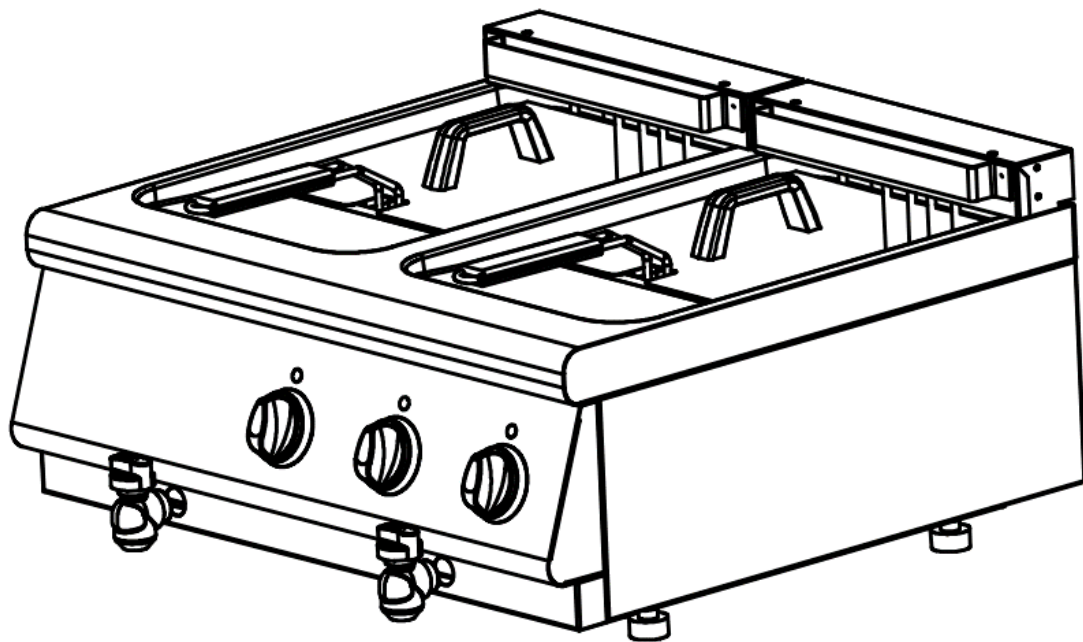

7178.0290

Onderdelen informatie
Erzatzteil information
Spare part information
Information de pièces

| POS: | Art.No.: | Omschrijving: | Aantal: |
|------|-------------|------------------------------|---------|
| 1 | | Heaters Fixed Kit | 2 |
| 2 | CS9289.0365 | Heaters 7,5 kW | 2 |
| 3 | | Lid | 2 |
| 4 | CS9289.0370 | Basket G7F100E-S | 2 |
| 5 | | Basket Bottom Part | 2 |
| 6 | | Top Table | 1 |
| 7 | CS9289.0735 | Electrical Terminal | 1 |
| 8 | | Terminal Bottom | 1 |
| 9 | | Back Panel | 1 |
| 10 | | Electrical Installation Part | 1 |
| 11 | | Right Side Panel | 1 |
| 12 | CS9289.0030 | Adjustable Legs | 4 |
| 13 | | Front Panel Fixing Part | 1 |
| 14 | | Front Support | 1 |
| 15 | CS9289.0865 | Drain Valve 3/4" | 2 |
| 16 | | Front Panel | 1 |
| 17 | CS9289.0135 | Red Signal Lamp | 2 |
| 18 | CS9289.0050 | Green Signal Lamp | 1 |
| 19 | CS9289.0140 | Contactora 5,5 kW | 2 |
| 20 | CS9289.0170 | Limit Thermostat 238° | 2 |
| 21 | CS9162.0181 | 0-1 Main Switch | 1 |
| 22 | CS9162.1756 | Thermostat 187°C | 2 |
| 23 | CS9289.0901 | Ø 6 Knob 0-1 Knob Pad | 1 |
| 24 | CS9289.0900 | Ø 6 Knob 100-180°C Knob Pad | 2 |
| 25 | CS9289.0205 | Bakalite Handle | 2 |
| 26 | CS9289.0220 | Safety Switch | 2 |