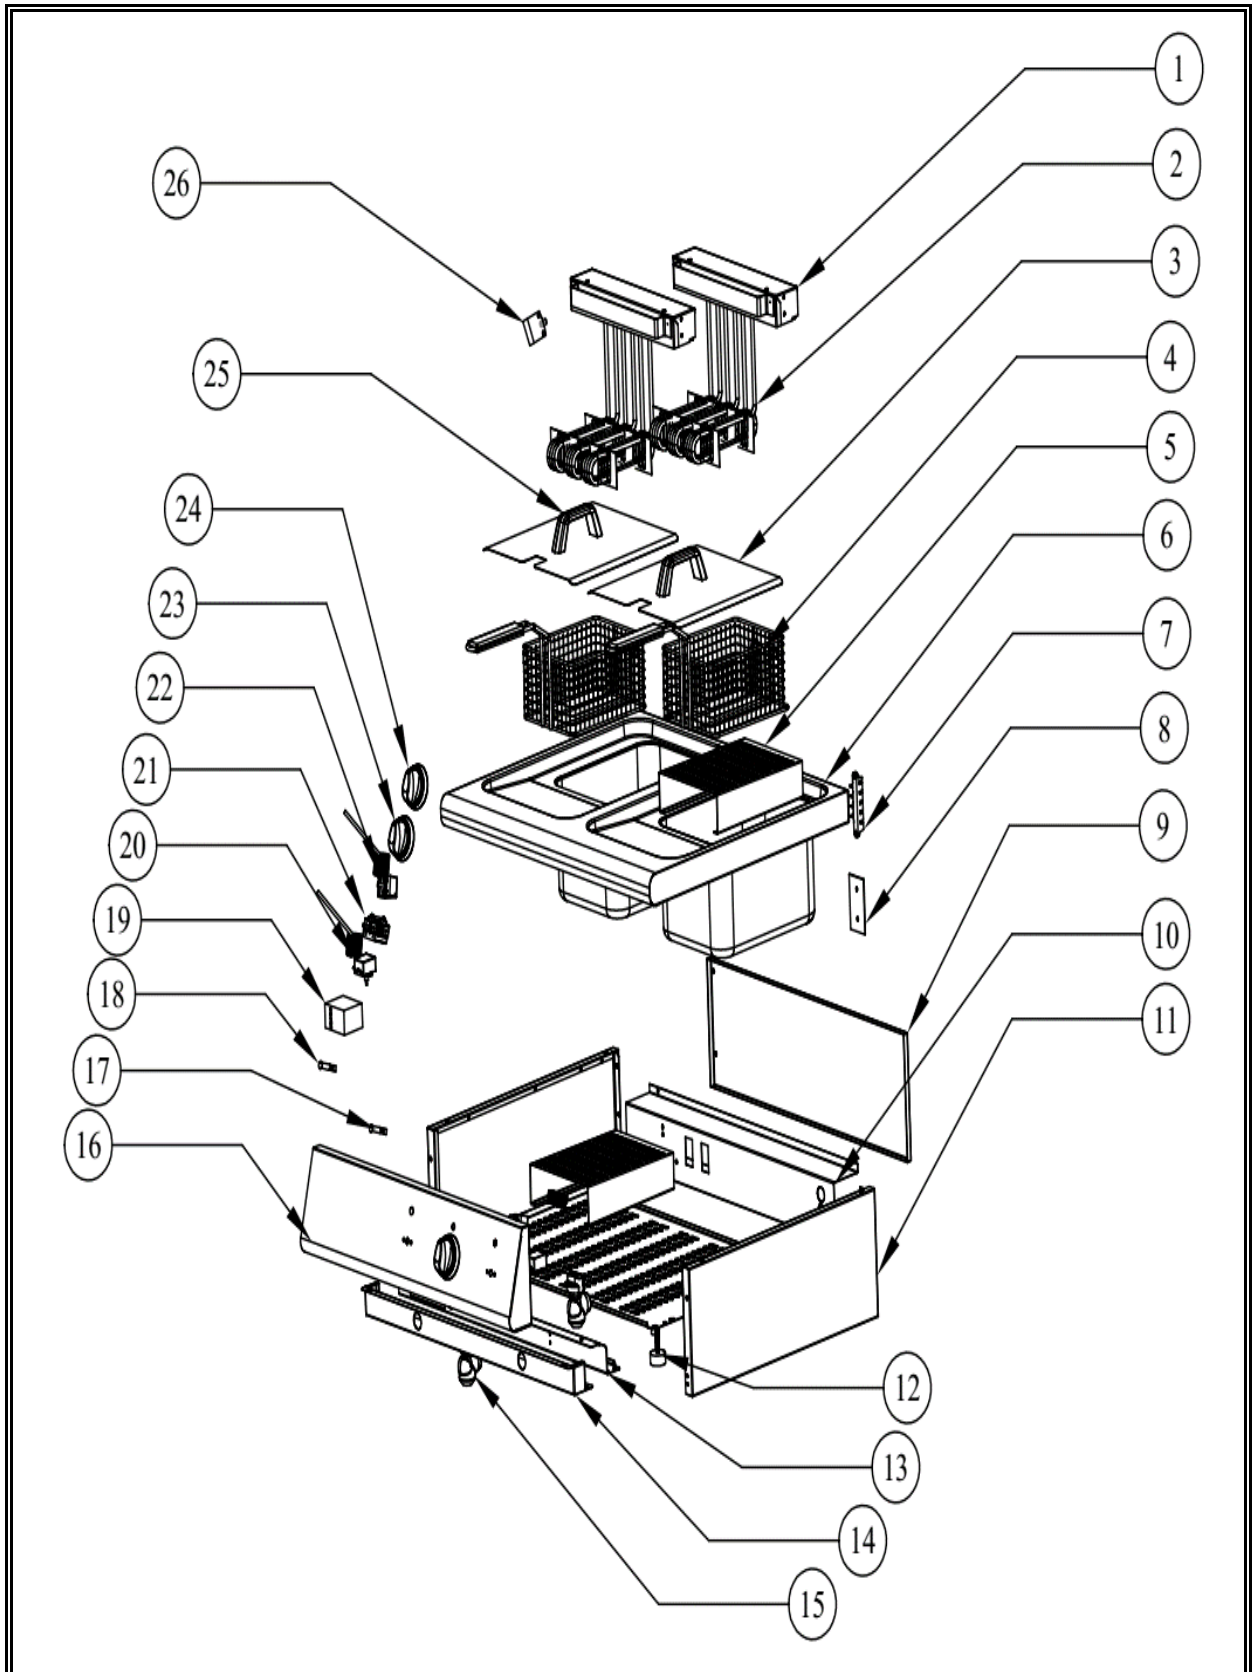

7178.0290

Onderdelen informatie
Erzatzteil information
Spare part information
Information de pièces

| POS: | Art.No.: | Omschrijving: | Aantal: |
|------|-------------|------------------------------|---------|
| 1 | | Heaters Fixed Kit | 2 |
| 2 | CS9289.0365 | Heaters 7,5 kW | 2 |
| 3 | | Lid | 2 |
| 4 | CS9289.0370 | Basket G7F100E-S | 2 |
| 5 | | Basket Bottom Part | 2 |
| 6 | | Top Table | 1 |
| 7 | CS9289.0735 | Electrical Terminal | 1 |
| 8 | | Terminal Bottom | 1 |
| 9 | | Back Panel | 1 |
| 10 | | Electrical Installation Part | 1 |
| 11 | | Right Side Panel | 1 |
| 12 | CS9289.0030 | Adjustable Legs | 4 |
| 13 | | Front Panel Fixing Part | 1 |
| 14 | | Front Support | 1 |
| 15 | CS9289.0865 | Drain Valve 3/4" | 2 |
| 16 | | Front Panel | 1 |
| 17 | CS9289.0135 | Red Signal Lamp | 2 |
| 18 | CS9289.0050 | Green Signal Lamp | 1 |
| 19 | CS9289.0140 | Contactora 5,5 kW | 2 |
| 20 | CS9289.0170 | Limit Thermostat 238° | 2 |
| 21 | CS9162.0181 | 0-1 Main Switch | 1 |
| 22 | CS9162.1756 | Thermostat 187°C | 2 |
| 23 | CS9289.0901 | Ø 6 Knob 0-1 Knob Pad | 1 |
| 24 | CS9289.0900 | Ø 6 Knob 100-180°C Knob Pad | 2 |
| 25 | CS9289.0205 | Bakalite Handle | 2 |
| 26 | CS9289.0220 | Safety Switch | 2 |