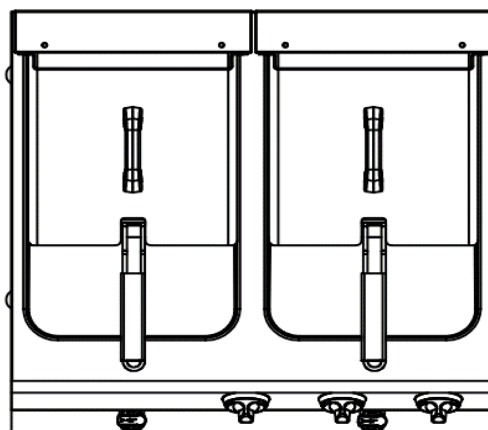

7178.0290

Onderdelen informatie
Erzatzteil information
Spare part information
Information de pièces

| POS: | Art.No.: | Omschrijving: | Aantal: |
|------|-------------|------------------------------|---------|
| 1 | | Heaters Fixed Kit | 2 |
| 2 | CS9289.0365 | Heaters 7,5 kW | 2 |
| 3 | | Lid | 2 |
| 4 | CS9289.0370 | Basket G7F100E-S | 2 |
| 5 | | Basket Bottom Part | 2 |
| 6 | | Top Table | 1 |
| 7 | CS9289.0735 | Electrical Terminal | 1 |
| 8 | | Terminal Bottom | 1 |
| 9 | | Back Panel | 1 |
| 10 | | Electrical Installation Part | 1 |
| 11 | | Right Side Panel | 1 |
| 12 | CS9289.0030 | Adjustable Legs | 4 |
| 13 | | Front Panel Fixing Part | 1 |
| 14 | | Front Support | 1 |
| 15 | CS9289.0865 | Drain Valve 3/4" | 2 |
| 16 | | Front Panel | 1 |
| 17 | CS9289.0135 | Red Signal Lamp | 2 |
| 18 | CS9289.0050 | Green Signal Lamp | 1 |
| 19 | CS9289.0140 | Contactora 5,5 kW | 2 |
| 20 | CS9289.0170 | Limit Thermostat 238° | 2 |
| 21 | CS9162.0181 | 0-1 Main Switch | 1 |
| 22 | CS9162.1756 | Thermostat 187°C | 2 |
| 23 | CS9289.0901 | Ø 6 Knob 0-1 Knob Pad | 1 |
| 24 | CS9289.0900 | Ø 6 Knob 100-180°C Knob Pad | 2 |
| 25 | CS9289.0205 | Bakalite Handle | 2 |
| 26 | CS9289.0220 | Safety Switch | 2 |