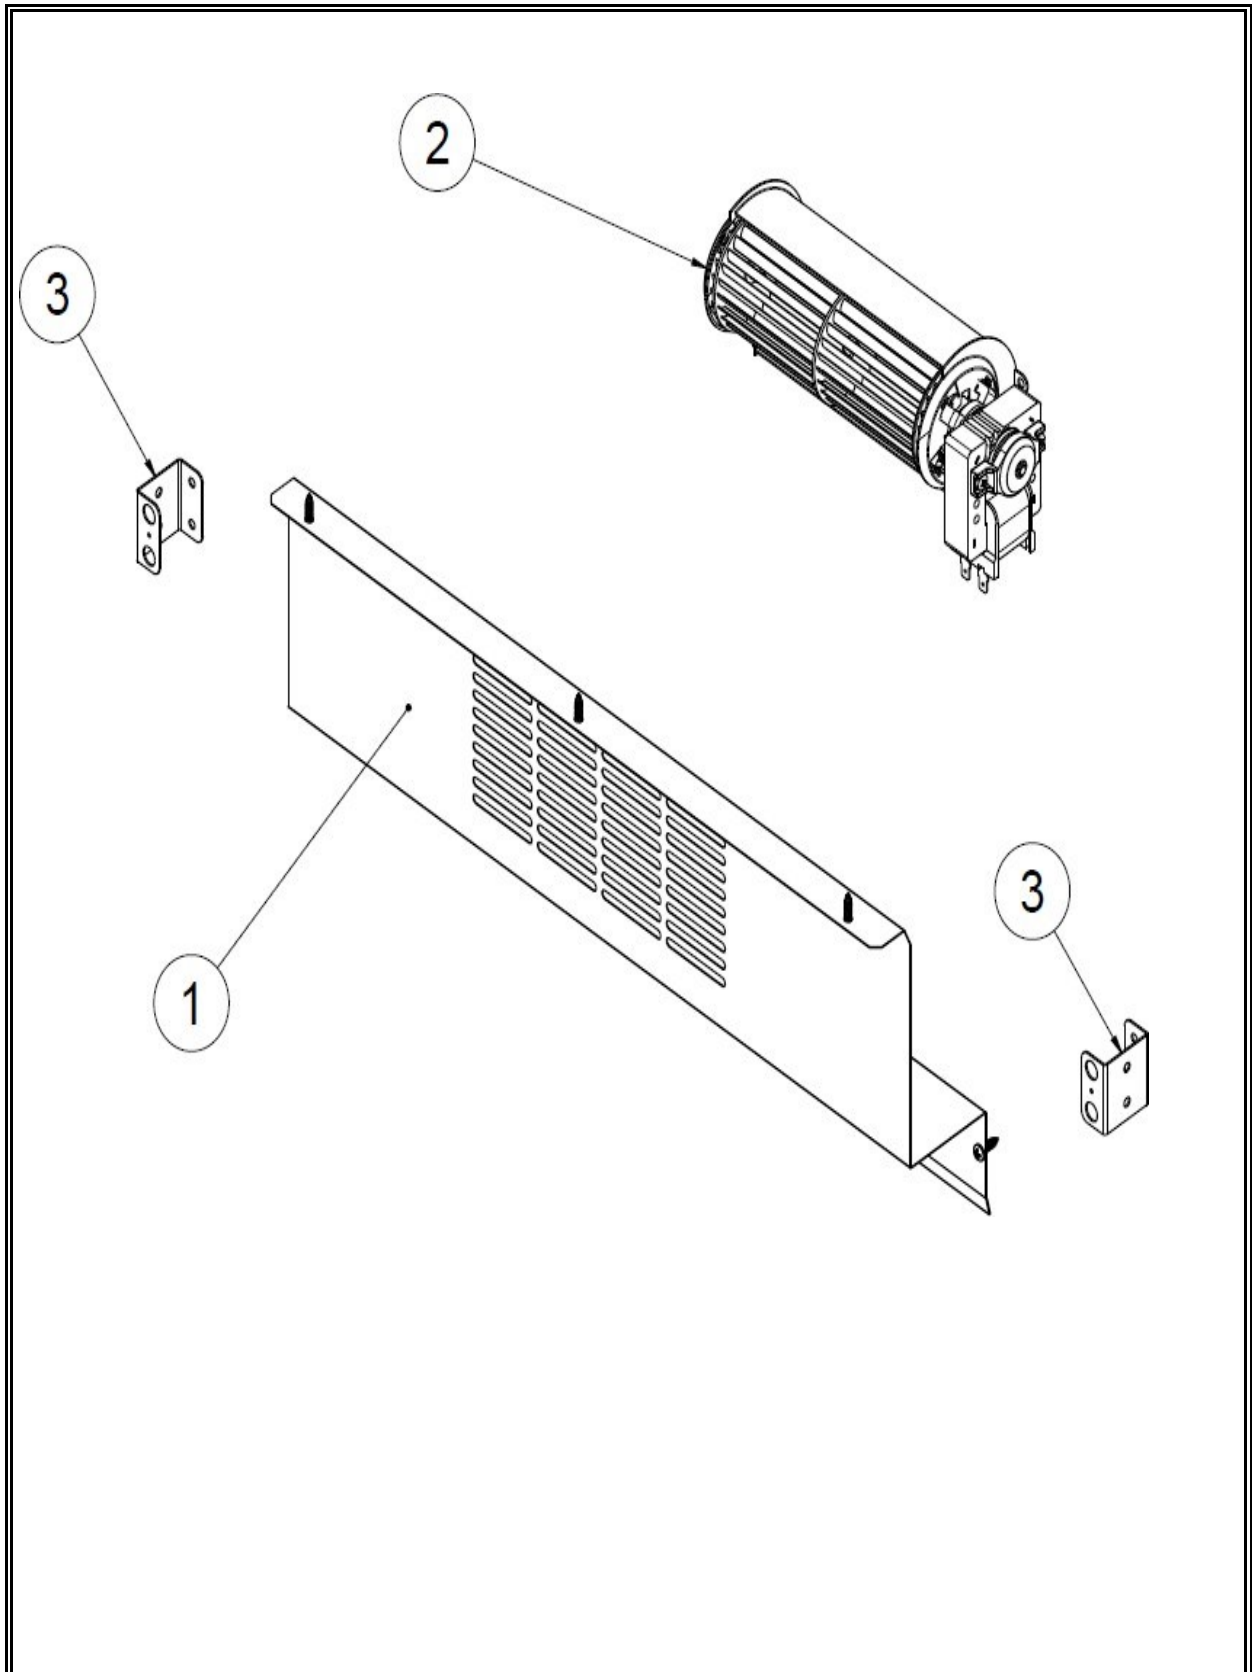

Spare part information

7072.1100

CombiSteel

Picture 7072.1100

Spare part list 7072.1100

POS:	Art.No.:	Omschrijving:	Aantal:
1-1	CS9338.4233	FRONT GRILL	
1-2	CS9338.4231	THERMOSTAT	
1-3	CS9338.4284	RIGHT BOTTOM HINGE	
1-4	CS7072.9320	SHELF	
1-5	**	BACK GRILL	
1-6	**	BACK CONDANSER	
1-7	**	FAN MOTOR (OUTER)	
1-8	CS9338.4293	TOP HINGE	
1-9	**	FAN COVER SHEET GROUP	
1-10	**	LED TOP	
1-11	CS9338.4221	LED SIDE	
1-12	**	SHELF PROFILE	
1-13	**	COOLING SYSTEM GROUP	
1-14	CS7072.9135	SHELF HOLDER	
1-15	**	SHUTTER BRACKET	
1-16	**	DOOR GROUP	
1-17	**	POT EVAP	
1-18	**	THERMOSTAT HOLDER SHEET	
2-1	**	FAN COVER SHEET	
2-2	**	FAN MOTOR INNER	
2-3	**	RADIAL FAN CONNECTING SHEET	
3-1	**	COMPRESSOR	
3-2	**	SUPPORT SHEET	
3-3	**	EVAPORATION COVER	
3-4	**	CHASSIS	
3-5	**	CABLE CLAMP	
4-1	**	GLASS + DOOR FRAME	
4-2	CS9338.4281	GASKET	
4-3	CS9338.4291	DOOR TOP PLATE	
4-4	CS9338.4227	HINGE BUSH	
4-5	CS9338.4207	DOOR BOTTOM PLATE	
4-6	CS9338.4283	HANDLE	
.		## = Parts cannot be ordered separately.	
.		** = No article number known, must be requested specifically.	