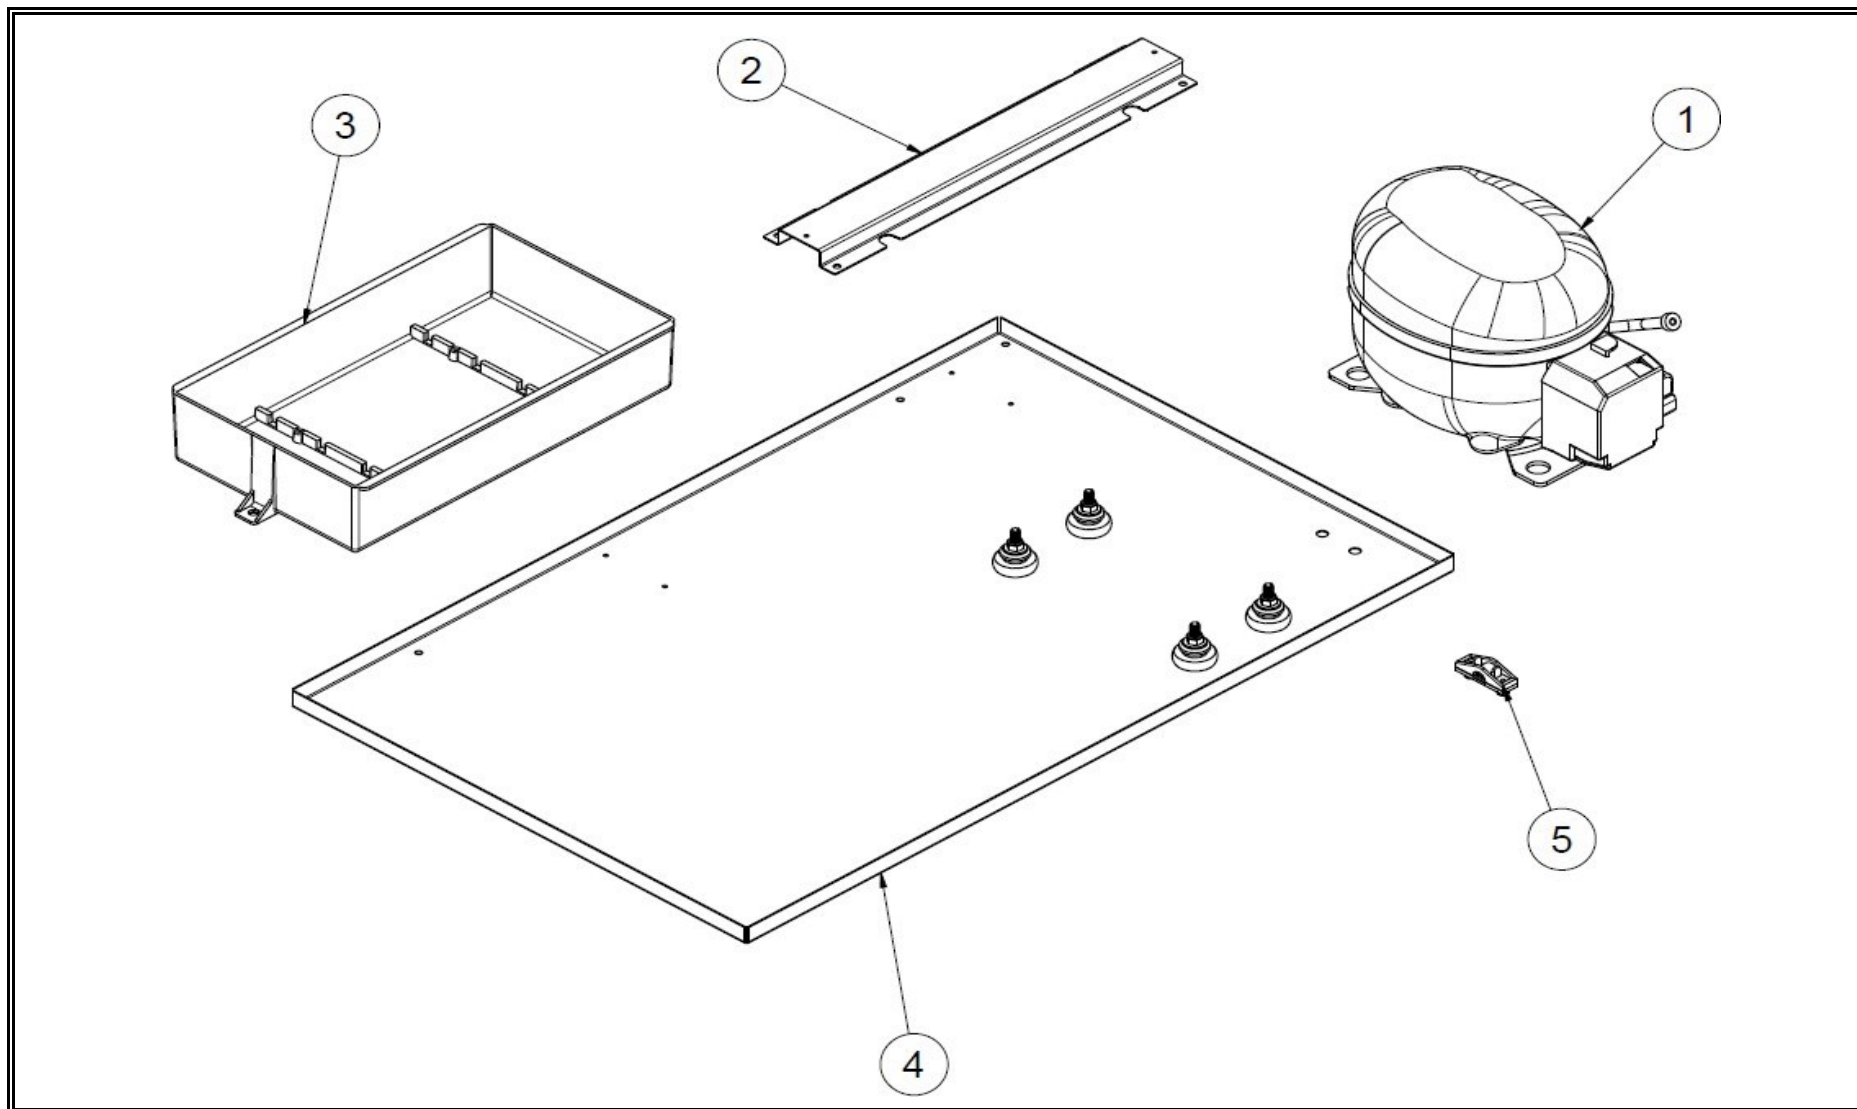

Spare part information

7072.1100

CombiSteel

Picture 7072.1100

Spare part list 7072.1100

POS:	Art.No.:	Omschrijving:	Aantal:
1-1	CS9338.4233	FRONT GRILL	
1-2	CS9338.4231	THERMOSTAT	
1-3	CS9338.4284	RIGHT BOTTOM HINGE	
1-4	CS7072.9320	SHELF	
1-5	**	BACK GRILL	
1-6	**	BACK CONDANSER	
1-7	**	FAN MOTOR (OUTER)	
1-8	CS9338.4293	TOP HINGE	
1-9	**	FAN COVER SHEET GROUP	
1-10	**	LED TOP	
1-11	CS9338.4221	LED SIDE	
1-12	**	SHELF PROFILE	
1-13	**	COOLING SYSTEM GROUP	
1-14	CS7072.9135	SHELF HOLDER	
1-15	**	SHUTTER BRACKET	
1-16	**	DOOR GROUP	
1-17	**	POT EVAP	
1-18	**	THERMOSTAT HOLDER SHEET	
2-1	**	FAN COVER SHEET	
2-2	**	FAN MOTOR INNER	
2-3	**	RADIAL FAN CONNECTING SHEET	
3-1	**	COMPRESSOR	
3-2	**	SUPPORT SHEET	
3-3	**	EVAPORATION COVER	
3-4	**	CHASSIS	
3-5	**	CABLE CLAMP	
4-1	**	GLASS + DOOR FRAME	
4-2	CS9338.4281	GASKET	
4-3	CS9338.4291	DOOR TOP PLATE	
4-4	CS9338.4227	HINGE BUSH	
4-5	CS9338.4207	DOOR BOTTOM PLATE	
4-6	CS9338.4283	HANDLE	
.		## = Parts cannot be ordered separately.	
.		** = No article number known, must be requested specifically.	