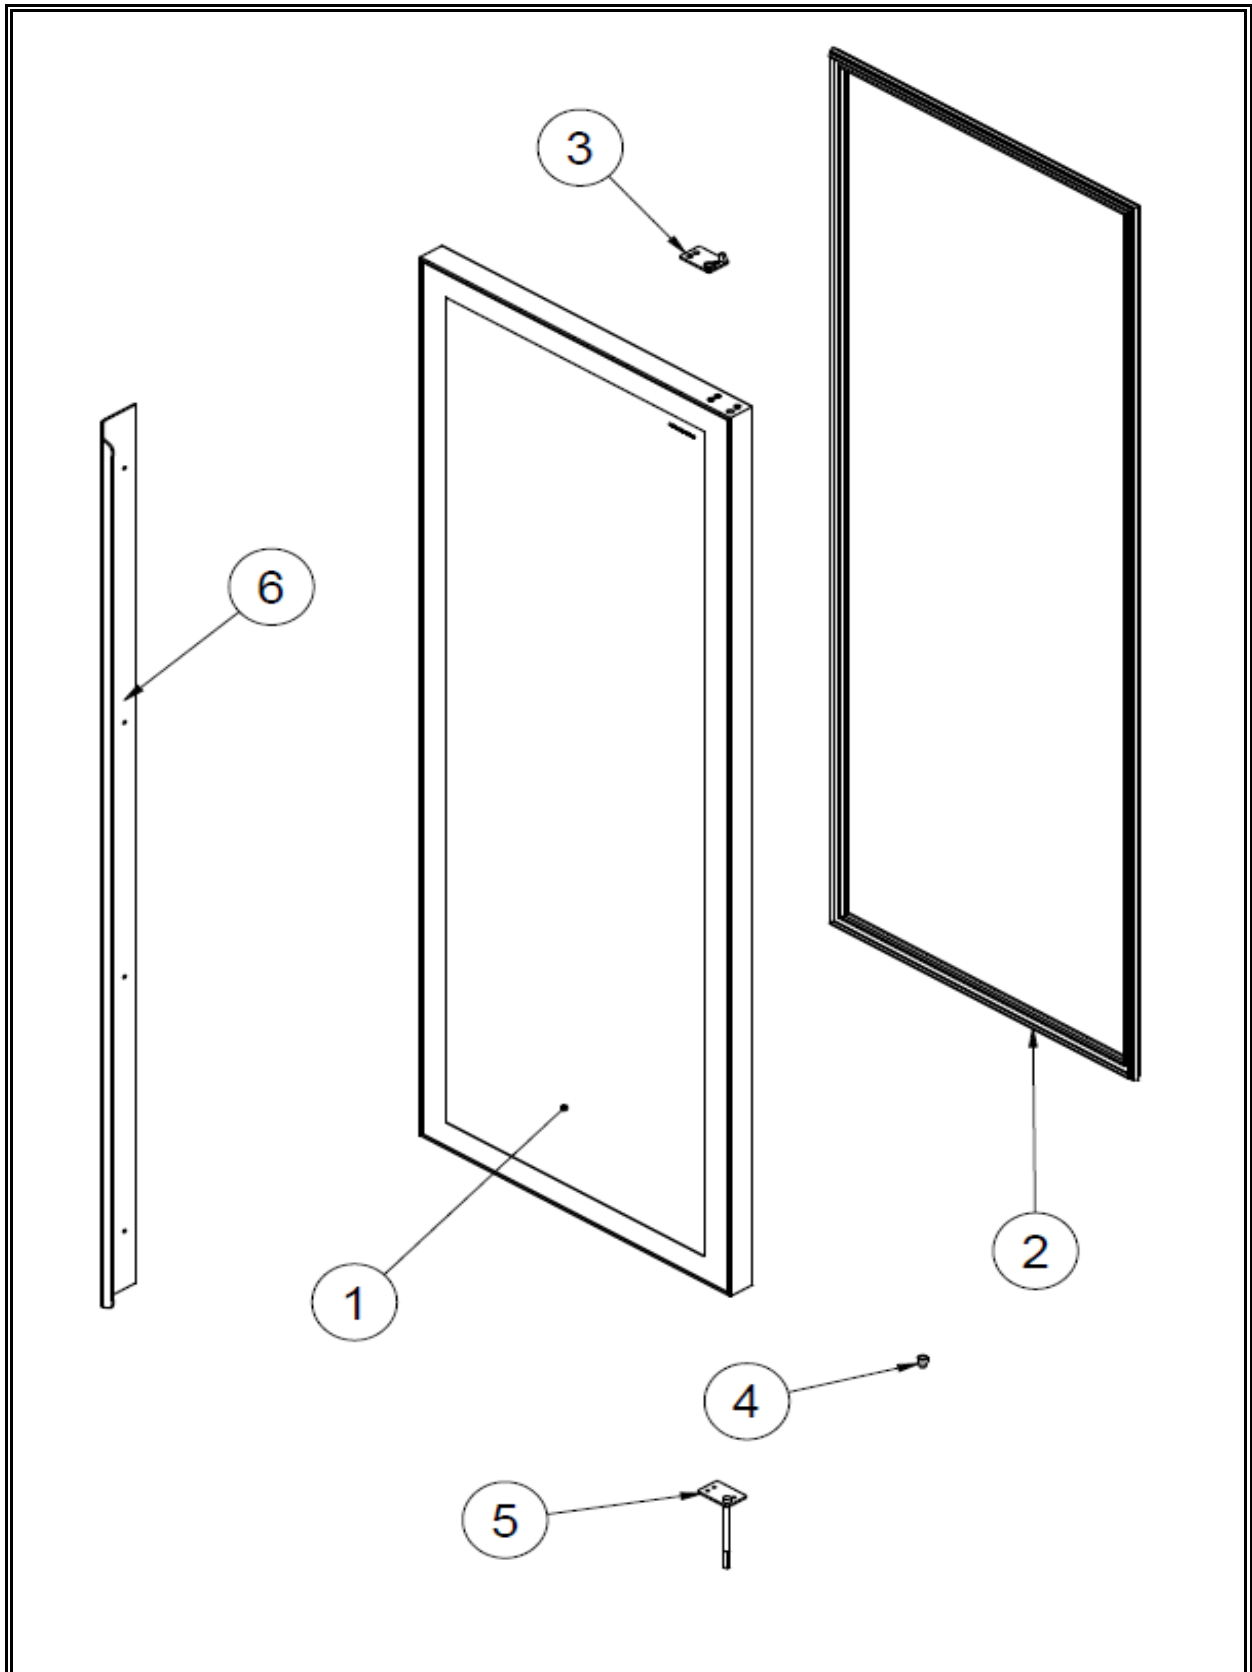

Spare part information

7072.1100

CombiSteel

Picture 7072.1100

Spare part list 7072.1100

POS:	Art.No.:	Omschrijving:	Aantal:
1-1	CS9338.4233	FRONT GRILL	
1-2	CS9338.4231	THERMOSTAT	
1-3	CS9338.4284	RIGHT BOTTOM HINGE	
1-4	CS7072.9320	SHELF	
1-5	**	BACK GRILL	
1-6	**	BACK CONDANSER	
1-7	**	FAN MOTOR (OUTER)	
1-8	CS9338.4293	TOP HINGE	
1-9	**	FAN COVER SHEET GROUP	
1-10	**	LED TOP	
1-11	CS9338.4221	LED SIDE	
1-12	**	SHELF PROFILE	
1-13	**	COOLING SYSTEM GROUP	
1-14	CS7072.9135	SHELF HOLDER	
1-15	**	SHUTTER BRACKET	
1-16	**	DOOR GROUP	
1-17	**	POT EVAP	
1-18	**	THERMOSTAT HOLDER SHEET	
2-1	**	FAN COVER SHEET	
2-2	**	FAN MOTOR INNER	
2-3	**	RADIAL FAN CONNECTING SHEET	
3-1	**	COMPRESSOR	
3-2	**	SUPPORT SHEET	
3-3	**	EVAPORATION COVER	
3-4	**	CHASSIS	
3-5	**	CABLE CLAMP	
4-1	**	GLASS + DOOR FRAME	
4-2	CS9338.4281	GASKET	
4-3	CS9338.4291	DOOR TOP PLATE	
4-4	CS9338.4227	HINGE BUSH	
4-5	CS9338.4207	DOOR BOTTOM PLATE	
4-6	CS9338.4283	HANDLE	
.		## = Parts cannot be ordered separately.	
.		** = No article number known, must be requested specifically.	