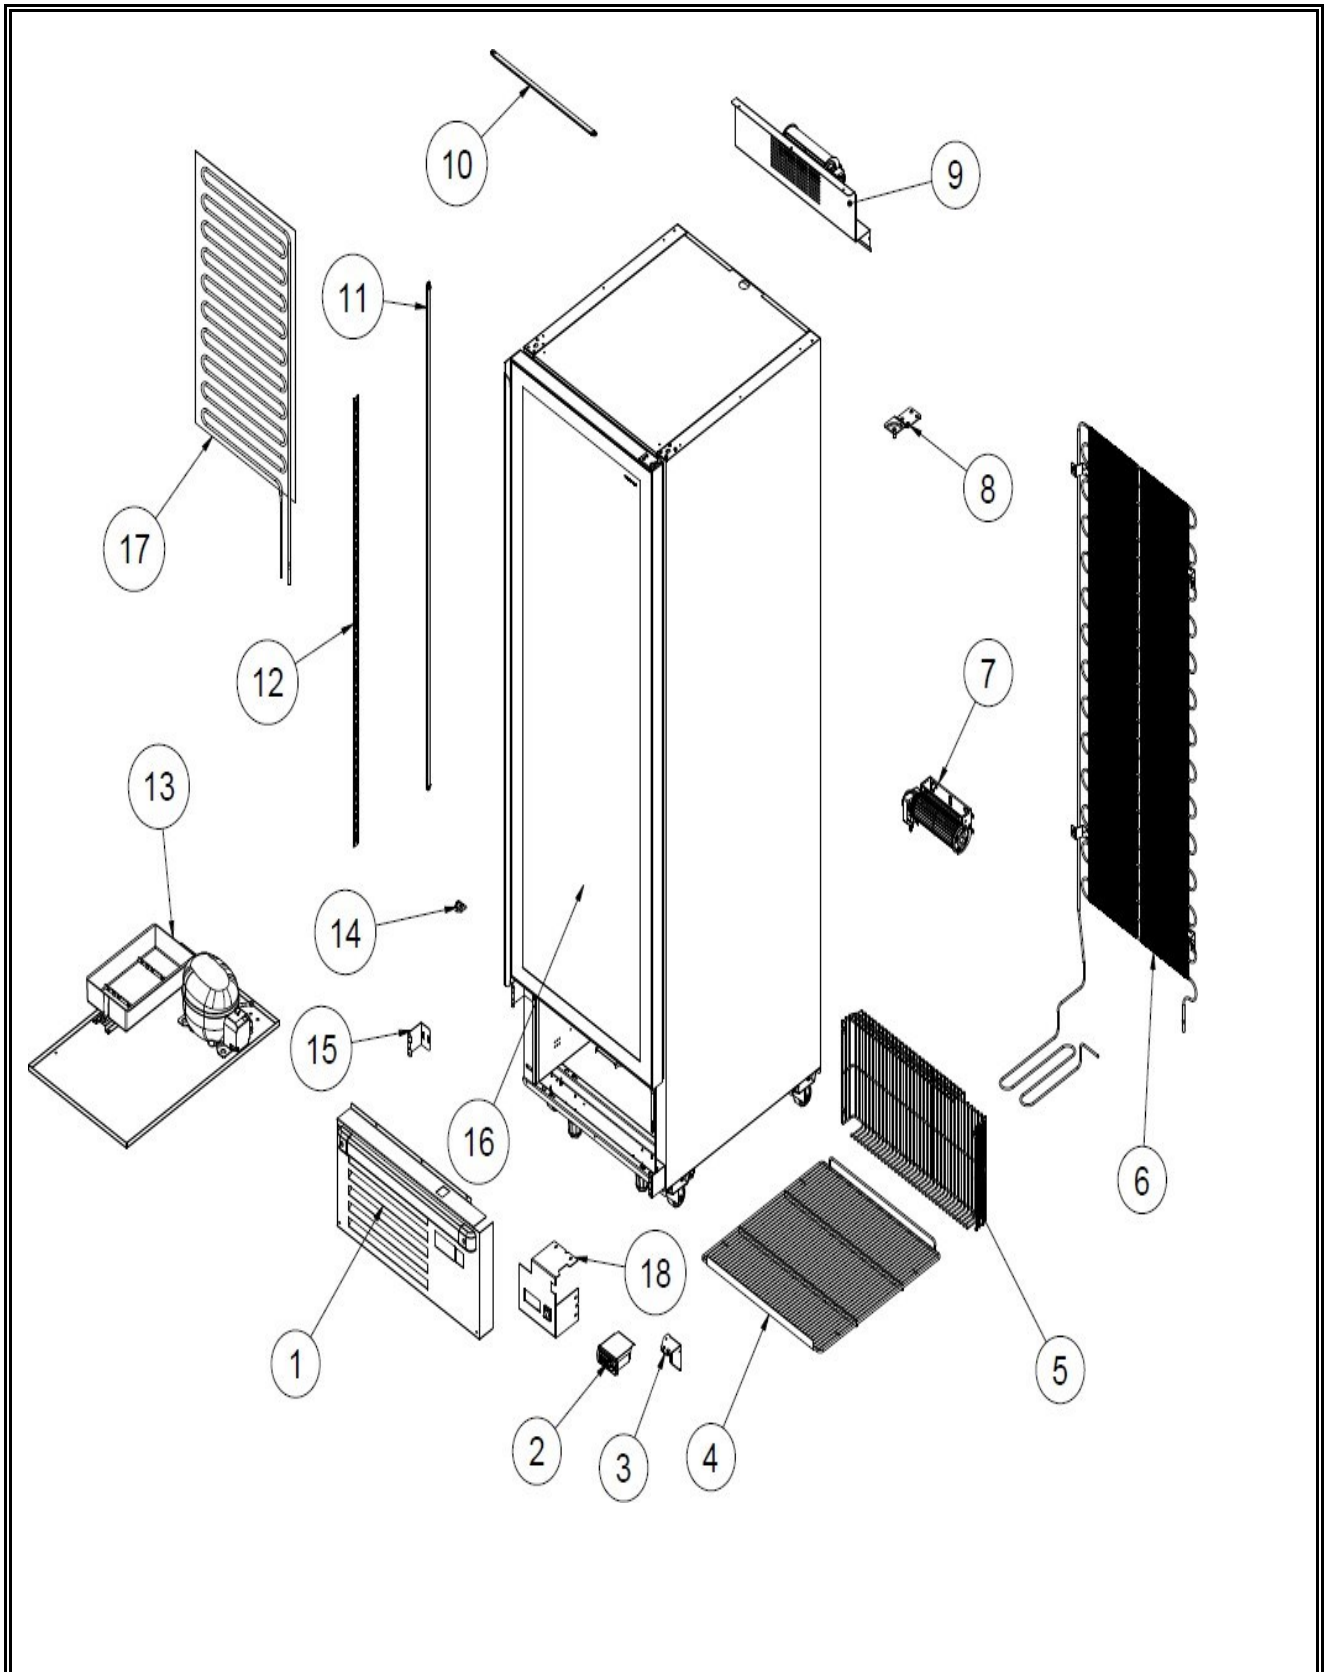

Spare part information

7072.1100

CombiSteel

Picture 7072.1100

Spare part list 7072.1100

POS:	Art.No.:	Omschrijving:	Aantal:
1-1	CS9338.4233	FRONT GRILL	
1-2	CS9338.4231	THERMOSTAT	
1-3	CS9338.4284	RIGHT BOTTOM HINGE	
1-4	CS7072.9320	SHELF	
1-5	**	BACK GRILL	
1-6	**	BACK CONDANSER	
1-7	**	FAN MOTOR (OUTER)	
1-8	CS9338.4293	TOP HINGE	
1-9	**	FAN COVER SHEET GROUP	
1-10	**	LED TOP	
1-11	CS9338.4221	LED SIDE	
1-12	**	SHELF PROFILE	
1-13	**	COOLING SYSTEM GROUP	
1-14	CS7072.9135	SHELF HOLDER	
1-15	**	SHUTTER BRACKET	
1-16	**	DOOR GROUP	
1-17	**	POT EVAP	
1-18	**	THERMOSTAT HOLDER SHEET	
2-1	**	FAN COVER SHEET	
2-2	**	FAN MOTOR INNER	
2-3	**	RADIAL FAN CONNECTING SHEET	
3-1	**	COMPRESSOR	
3-2	**	SUPPORT SHEET	
3-3	**	EVAPORATION COVER	
3-4	**	CHASSIS	
3-5	**	CABLE CLAMP	
4-1	**	GLASS + DOOR FRAME	
4-2	CS9338.4281	GASKET	
4-3	CS9338.4291	DOOR TOP PLATE	
4-4	CS9338.4227	HINGE BUSH	
4-5	CS9338.4207	DOOR BOTTOM PLATE	
4-6	CS9338.4283	HANDLE	
.		## = Parts cannot be ordered separately.	
.		** = No article number known, must be requested specifically.	