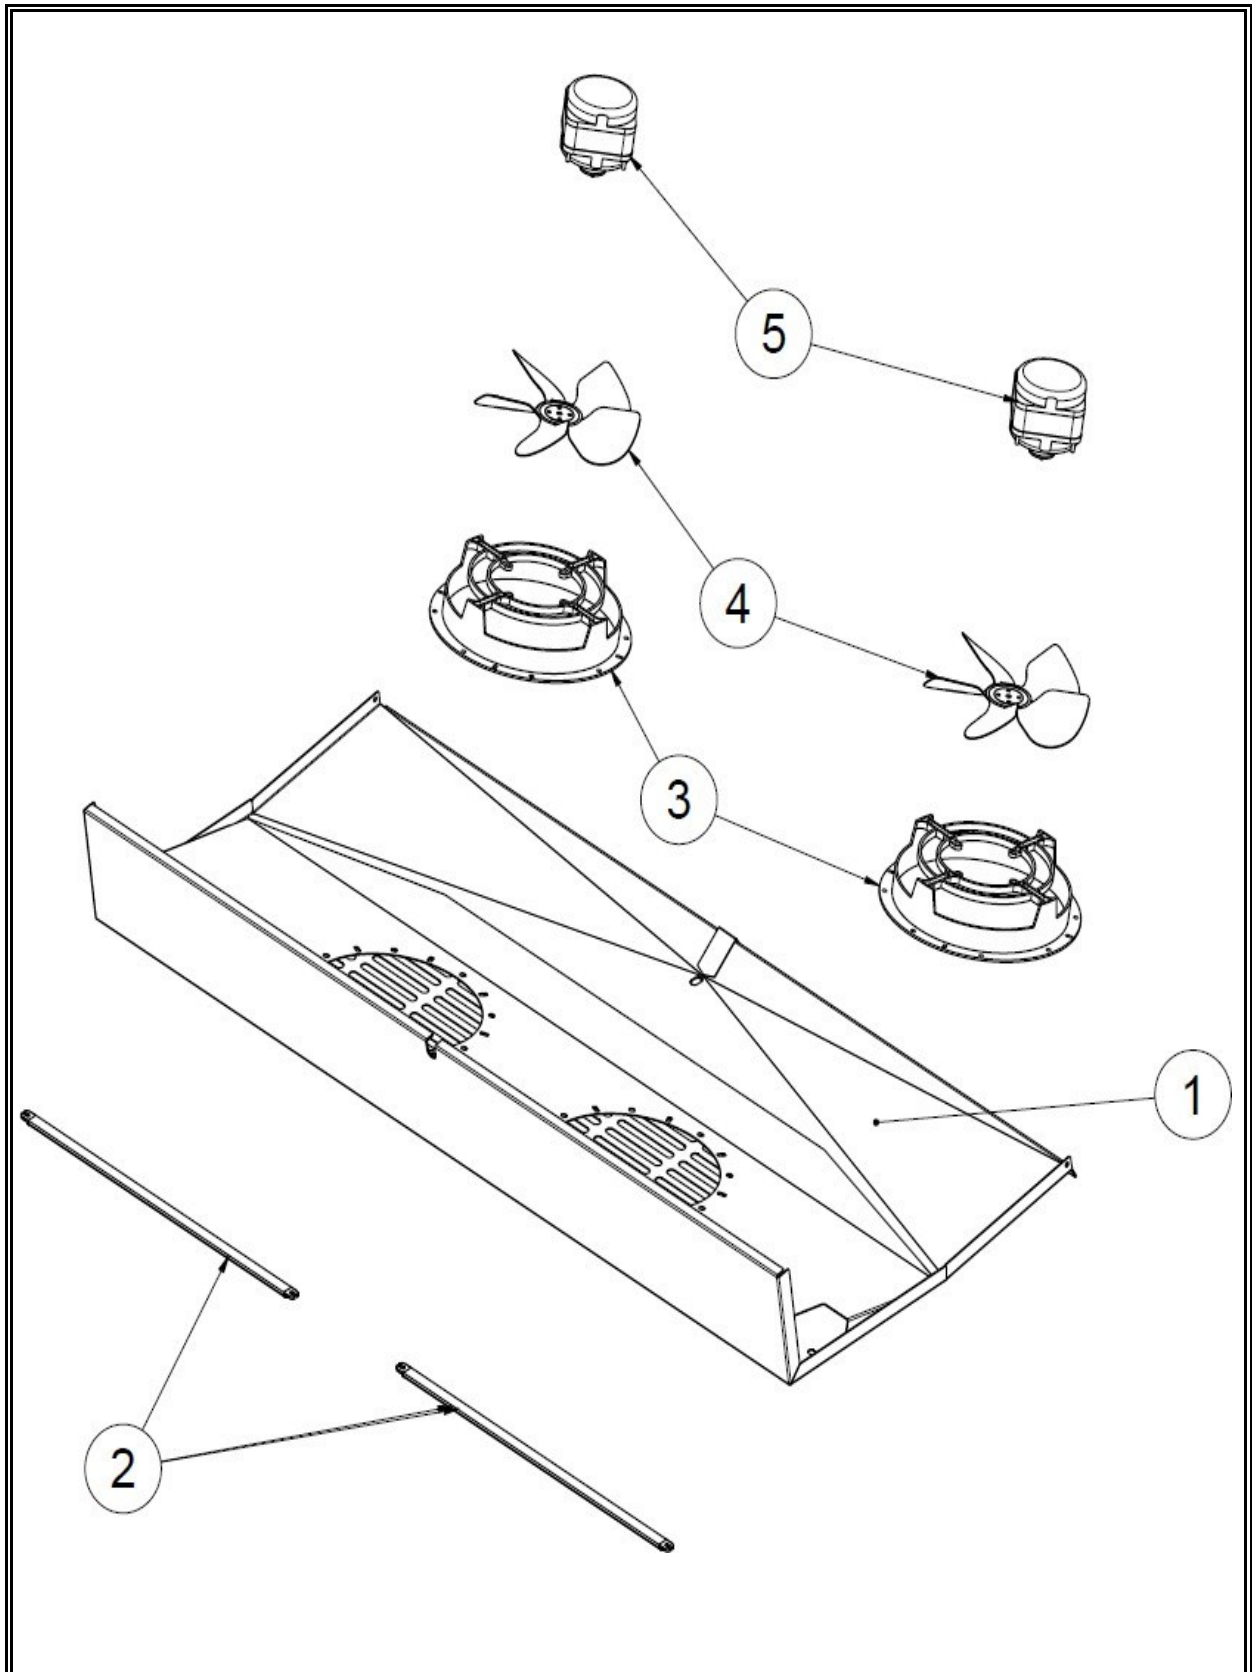

Spare part information

7072.1110

Picture 7072.1110

Spare part list 7072.1110

POS:	Art.No.:	Omschrijving:	Aantal:
1 - 1	**	FRONT GRILL	
1 - 2	**	THERMOSTAT	
1 - 3	CS9338.4284	RIGHT BOTTOM HINGE	
1 - 4	CS7072.9325	SHELF	
1 - 5	**	BACK GRILL RIGHT	
1 - 6	**	BACK GRILL LEFT	
1 - 7	CS9338.4293	TOP HINGE RIGHT	
1 - 8	**	FAN COVER SHEET GROUP	
1 - 9	**	EVAPORATOR	
1 - 10	CS9338.4294	TOP HINGE LEFT	
1 - 11	**	SHELF PROFILE	
1 - 12	**	CABLE CANAL	
1 - 13	CS9338.4221	LED SIDE	
1 - 14	**	COOLING SYSTEM GROUP	
1 - 15	CS7072.9135	SHELF HOLDER	
1 - 16	CS9338.4282	LEFT BOTTOM HINGE	
1 - 17	**	SHUTTER BRACKET	
1 - 18	**	DOOR GROUP	
1 - 19	**	THERMOSTAT HOLDER SHEET	
2 - 1	**	FAN COVER SHEET	
2 - 2	**	LED	
2 - 3	**	RING	
2 - 4	**	FAN PROPELLER (Ø200 / 34°)	
2 - 5	CS9338.4272	FAN MOTOR	
3 - 1	CS9390.2910	COMPRESSOR	
3 - 2	CS9338.4275	SELENOID VALF	
3 - 3	**	EVAPORATION COVER	
3 - 4	**	CONDENSER	
3 - 5	**	FAN PROPELLER (Ø254 / 28°)	
3 - 6	CS9338.4206	FAN MOTOR 65W	
3 - 7	**	CHASSIS	
3 - 8	**	CABLE CLAMP	
4 - 1	**	GLASS + DOOR FRAME (LEFT)	
4 - 2	**	GLASS + DOOR FRAME (RIGHT)	
4 - 3	CS9338.4281	GASKET	
4 - 4	CS9338.4292	DOOR TOP PLATE LEFT	
4 - 5	CS9338.4291	DOOR TOP PLATE RIGHT	
4 - 6	CS9338.4227	HINGE BUSH	
4 - 7	CS9338.4203	DOOR BOTTOM PLATE LEFT	
4 - 8	CS9338.4207	DOOR BOTTOM PLATE RIGHT	

Spare part list 7072.1110

POS:	Art.No.:	Omschrijving:	Aantal:
4 - 9	CS9338.4283	HANDLE	
.		## = Parts cannot be ordered separately.	
.		** = No article number known, must be requested specifically.	

7072.1110