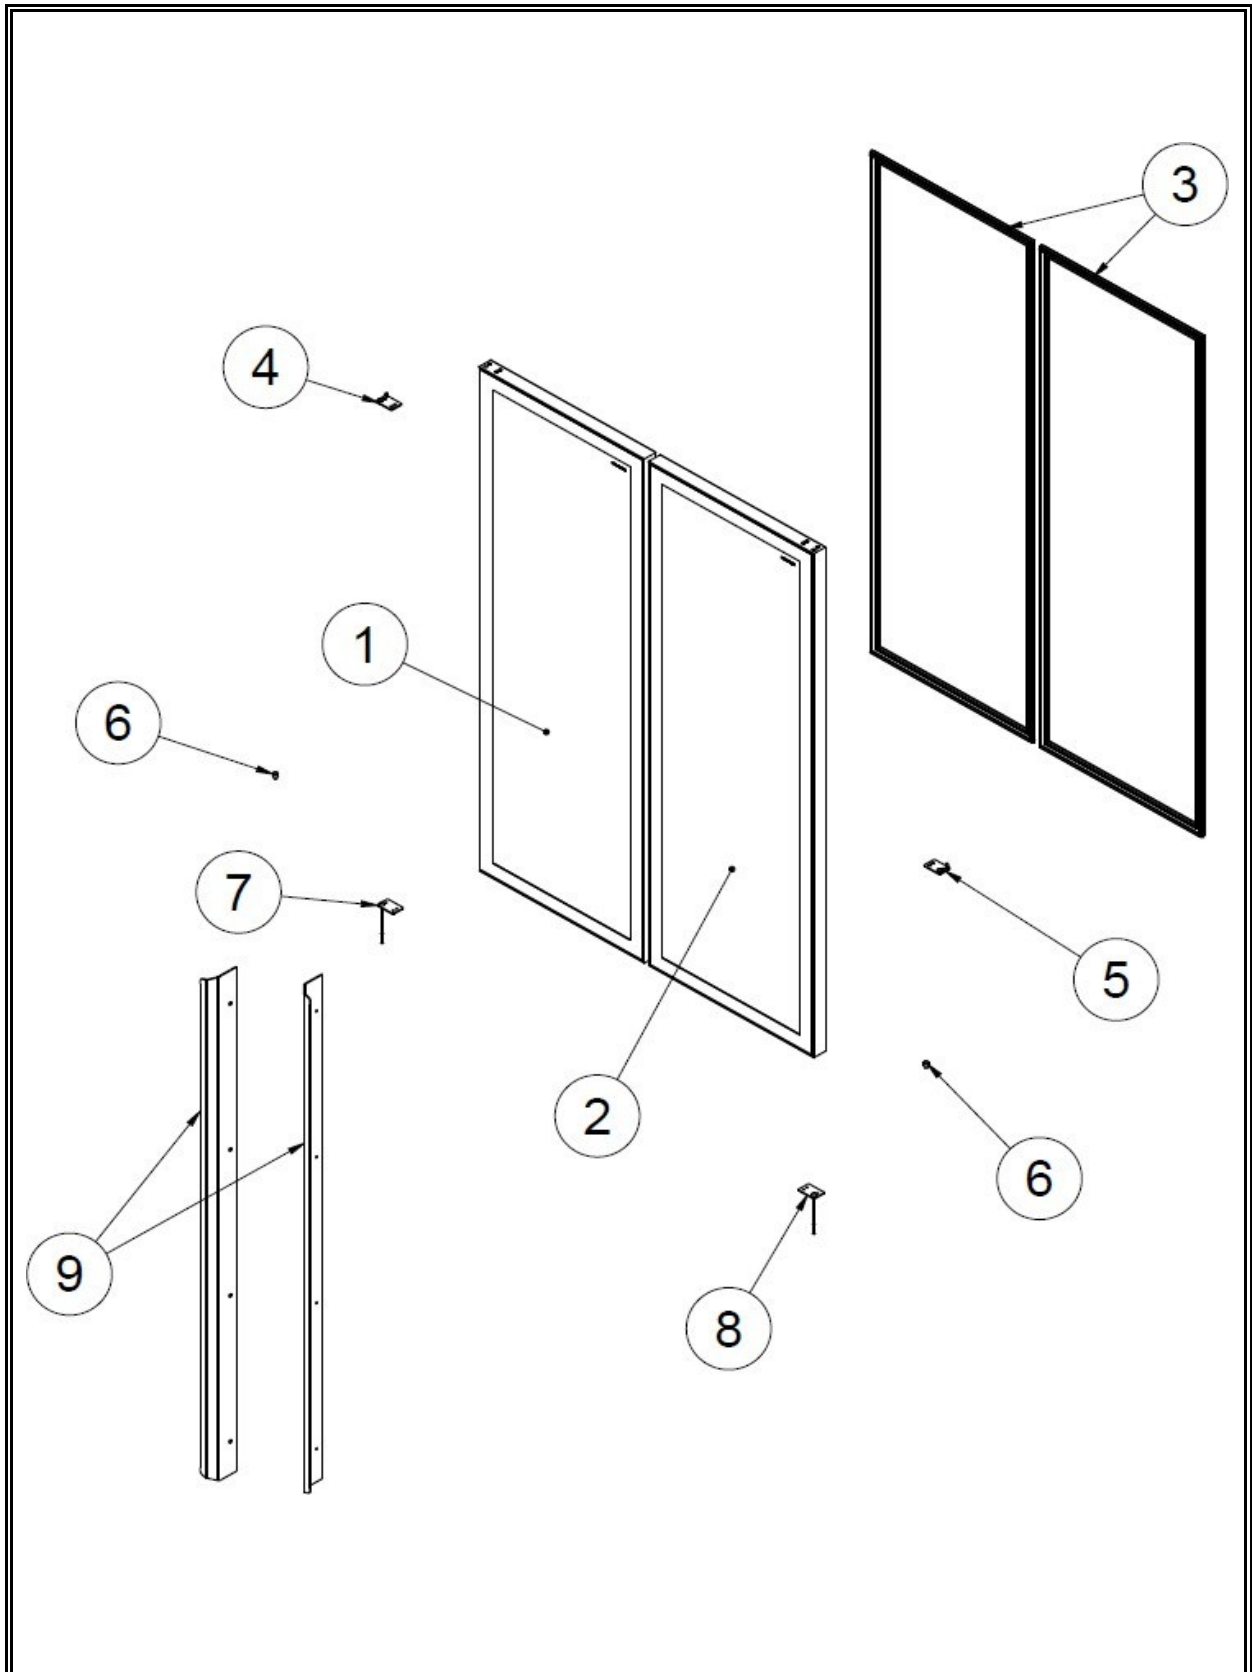

Spare part information

7072.1110

Picture 7072.1110

Spare part list 7072.1110

POS:	Art.No.:	Omschrijving:	Aantal:
1 - 1	**	FRONT GRILL	
1 - 2	**	THERMOSTAT	
1 - 3	CS9338.4284	RIGHT BOTTOM HINGE	
1 - 4	CS7072.9325	SHELF	
1 - 5	**	BACK GRILL RIGHT	
1 - 6	**	BACK GRILL LEFT	
1 - 7	CS9338.4293	TOP HINGE RIGHT	
1 - 8	**	FAN COVER SHEET GROUP	
1 - 9	**	EVAPORATOR	
1 - 10	CS9338.4294	TOP HINGE LEFT	
1 - 11	**	SHELF PROFILE	
1 - 12	**	CABLE CANAL	
1 - 13	CS9338.4221	LED SIDE	
1 - 14	**	COOLING SYSTEM GROUP	
1 - 15	CS7072.9135	SHELF HOLDER	
1 - 16	CS9338.4282	LEFT BOTTOM HINGE	
1 - 17	**	SHUTTER BRACKET	
1 - 18	**	DOOR GROUP	
1 - 19	**	THERMOSTAT HOLDER SHEET	
2 - 1	**	FAN COVER SHEET	
2 - 2	**	LED	
2 - 3	**	RING	
2 - 4	**	FAN PROPELLER (Ø200 / 34°)	
2 - 5	CS9338.4272	FAN MOTOR	
3 - 1	CS9390.2910	COMPRESSOR	
3 - 2	CS9338.4275	SELENOID VALF	
3 - 3	**	EVAPORATION COVER	
3 - 4	**	CONDENSER	
3 - 5	**	FAN PROPELLER (Ø254 / 28°)	
3 - 6	CS9338.4206	FAN MOTOR 65W	
3 - 7	**	CHASSIS	
3 - 8	**	CABLE CLAMP	
4 - 1	**	GLASS + DOOR FRAME (LEFT)	
4 - 2	**	GLASS + DOOR FRAME (RIGHT)	
4 - 3	CS9338.4281	GASKET	
4 - 4	CS9338.4292	DOOR TOP PLATE LEFT	
4 - 5	CS9338.4291	DOOR TOP PLATE RIGHT	
4 - 6	CS9338.4227	HINGE BUSH	
4 - 7	CS9338.4203	DOOR BOTTOM PLATE LEFT	
4 - 8	CS9338.4207	DOOR BOTTOM PLATE RIGHT	

Spare part list 7072.1110

POS:	Art.No.:	Omschrijving:	Aantal:
4 - 9	CS9338.4283	HANDLE	
.		## = Parts cannot be ordered separately.	
.		** = No article number known, must be requested specifically.	

7072.1110