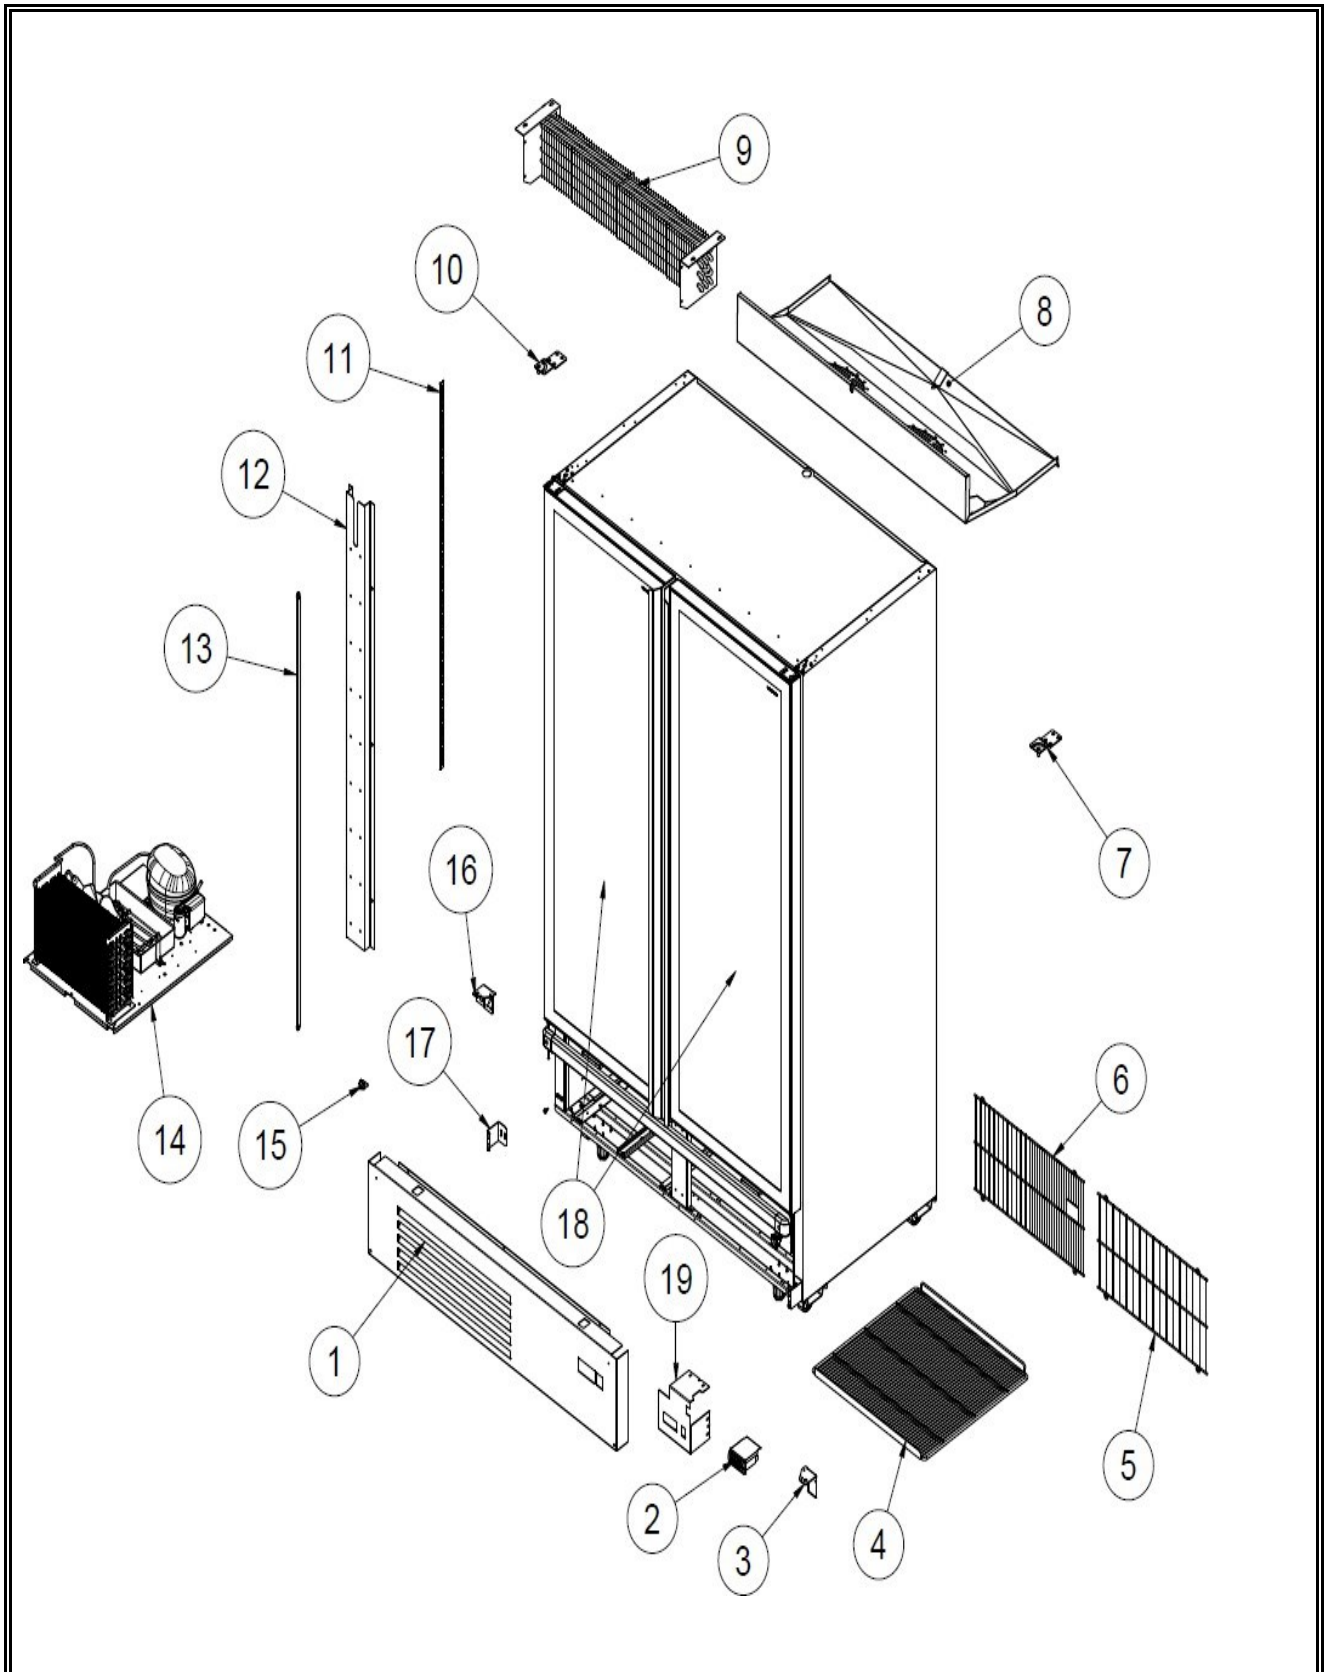

Spare part information

7072.1110

Picture 7072.1110

Spare part list 7072.1110

POS:	Art.No.:	Omschrijving:	Aantal:
1 - 1	**	FRONT GRILL	
1 - 2	**	THERMOSTAT	
1 - 3	CS9338.4284	RIGHT BOTTOM HINGE	
1 - 4	CS7072.9325	SHELF	
1 - 5	**	BACK GRILL RIGHT	
1 - 6	**	BACK GRILL LEFT	
1 - 7	CS9338.4293	TOP HINGE RIGHT	
1 - 8	**	FAN COVER SHEET GROUP	
1 - 9	**	EVAPORATOR	
1 - 10	CS9338.4294	TOP HINGE LEFT	
1 - 11	**	SHELF PROFILE	
1 - 12	**	CABLE CANAL	
1 - 13	CS9338.4221	LED SIDE	
1 - 14	**	COOLING SYSTEM GROUP	
1 - 15	CS7072.9135	SHELF HOLDER	
1 - 16	CS9338.4282	LEFT BOTTOM HINGE	
1 - 17	**	SHUTTER BRACKET	
1 - 18	**	DOOR GROUP	
1 - 19	**	THERMOSTAT HOLDER SHEET	
2 - 1	**	FAN COVER SHEET	
2 - 2	**	LED	
2 - 3	**	RING	
2 - 4	**	FAN PROPELLER (Ø200 / 34°)	
2 - 5	CS9338.4272	FAN MOTOR	
3 - 1	CS9390.2910	COMPRESSOR	
3 - 2	CS9338.4275	SELENOID VALF	
3 - 3	**	EVAPORATION COVER	
3 - 4	**	CONDENSER	
3 - 5	**	FAN PROPELLER (Ø254 / 28°)	
3 - 6	CS9338.4206	FAN MOTOR 65W	
3 - 7	**	CHASSIS	
3 - 8	**	CABLE CLAMP	
4 - 1	**	GLASS + DOOR FRAME (LEFT)	
4 - 2	**	GLASS + DOOR FRAME (RIGHT)	
4 - 3	CS9338.4281	GASKET	
4 - 4	CS9338.4292	DOOR TOP PLATE LEFT	
4 - 5	CS9338.4291	DOOR TOP PLATE RIGHT	
4 - 6	CS9338.4227	HINGE BUSH	
4 - 7	CS9338.4203	DOOR BOTTOM PLATE LEFT	
4 - 8	CS9338.4207	DOOR BOTTOM PLATE RIGHT	

Spare part list 7072.1110

POS:	Art.No.:	Omschrijving:	Aantal:
4 - 9	CS9338.4283	HANDLE	
.		## = Parts cannot be ordered separately.	
.		** = No article number known, must be requested specifically.	

7072.1110