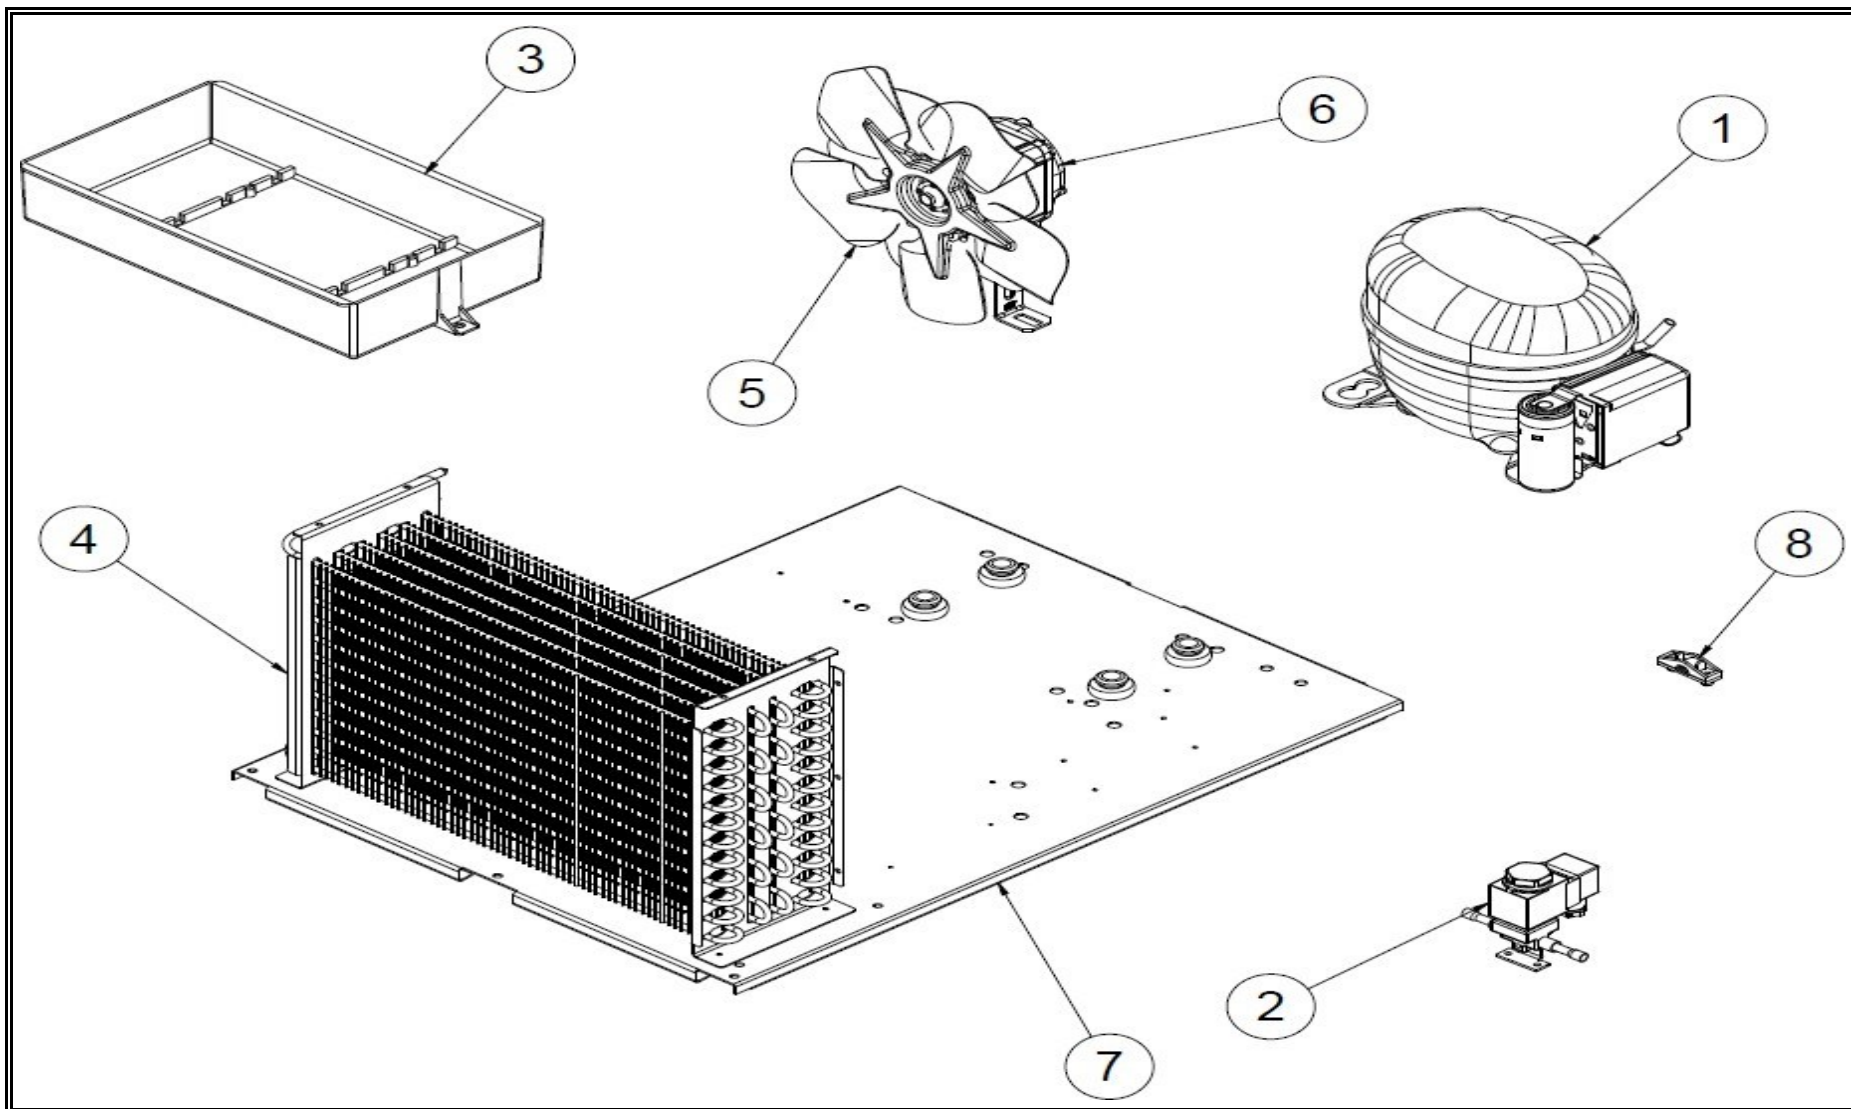

Spare part information

7072.1110

Picture 7072.1110

Spare part list 7072.1110

POS:	Art.No.:	Omschrijving:	Aantal:
1 - 1	**	FRONT GRILL	
1 - 2	**	THERMOSTAT	
1 - 3	CS9338.4284	RIGHT BOTTOM HINGE	
1 - 4	CS7072.9325	SHELF	
1 - 5	**	BACK GRILL RIGHT	
1 - 6	**	BACK GRILL LEFT	
1 - 7	CS9338.4293	TOP HINGE RIGHT	
1 - 8	**	FAN COVER SHEET GROUP	
1 - 9	**	EVAPORATOR	
1 - 10	CS9338.4294	TOP HINGE LEFT	
1 - 11	**	SHELF PROFILE	
1 - 12	**	CABLE CANAL	
1 - 13	CS9338.4221	LED SIDE	
1 - 14	**	COOLING SYSTEM GROUP	
1 - 15	CS7072.9135	SHELF HOLDER	
1 - 16	CS9338.4282	LEFT BOTTOM HINGE	
1 - 17	**	SHUTTER BRACKET	
1 - 18	**	DOOR GROUP	
1 - 19	**	THERMOSTAT HOLDER SHEET	
2 - 1	**	FAN COVER SHEET	
2 - 2	**	LED	
2 - 3	**	RING	
2 - 4	**	FAN PROPELLER (Ø200 / 34°)	
2 - 5	CS9338.4272	FAN MOTOR	
3 - 1	CS9390.2910	COMPRESSOR	
3 - 2	CS9338.4275	SELENOID VALF	
3 - 3	**	EVAPORATION COVER	
3 - 4	**	CONDENSER	
3 - 5	**	FAN PROPELLER (Ø254 / 28°)	
3 - 6	CS9338.4206	FAN MOTOR 65W	
3 - 7	**	CHASSIS	
3 - 8	**	CABLE CLAMP	
4 - 1	**	GLASS + DOOR FRAME (LEFT)	
4 - 2	**	GLASS + DOOR FRAME (RIGHT)	
4 - 3	CS9338.4281	GASKET	
4 - 4	CS9338.4292	DOOR TOP PLATE LEFT	
4 - 5	CS9338.4291	DOOR TOP PLATE RIGHT	
4 - 6	CS9338.4227	HINGE BUSH	
4 - 7	CS9338.4203	DOOR BOTTOM PLATE LEFT	
4 - 8	CS9338.4207	DOOR BOTTOM PLATE RIGHT	

Spare part list 7072.1110

POS:	Art.No.:	Omschrijving:	Aantal:
4 - 9	CS9338.4283	HANDLE	
.		## = Parts cannot be ordered separately.	
.		** = No article number known, must be requested specifically.	

7072.1110