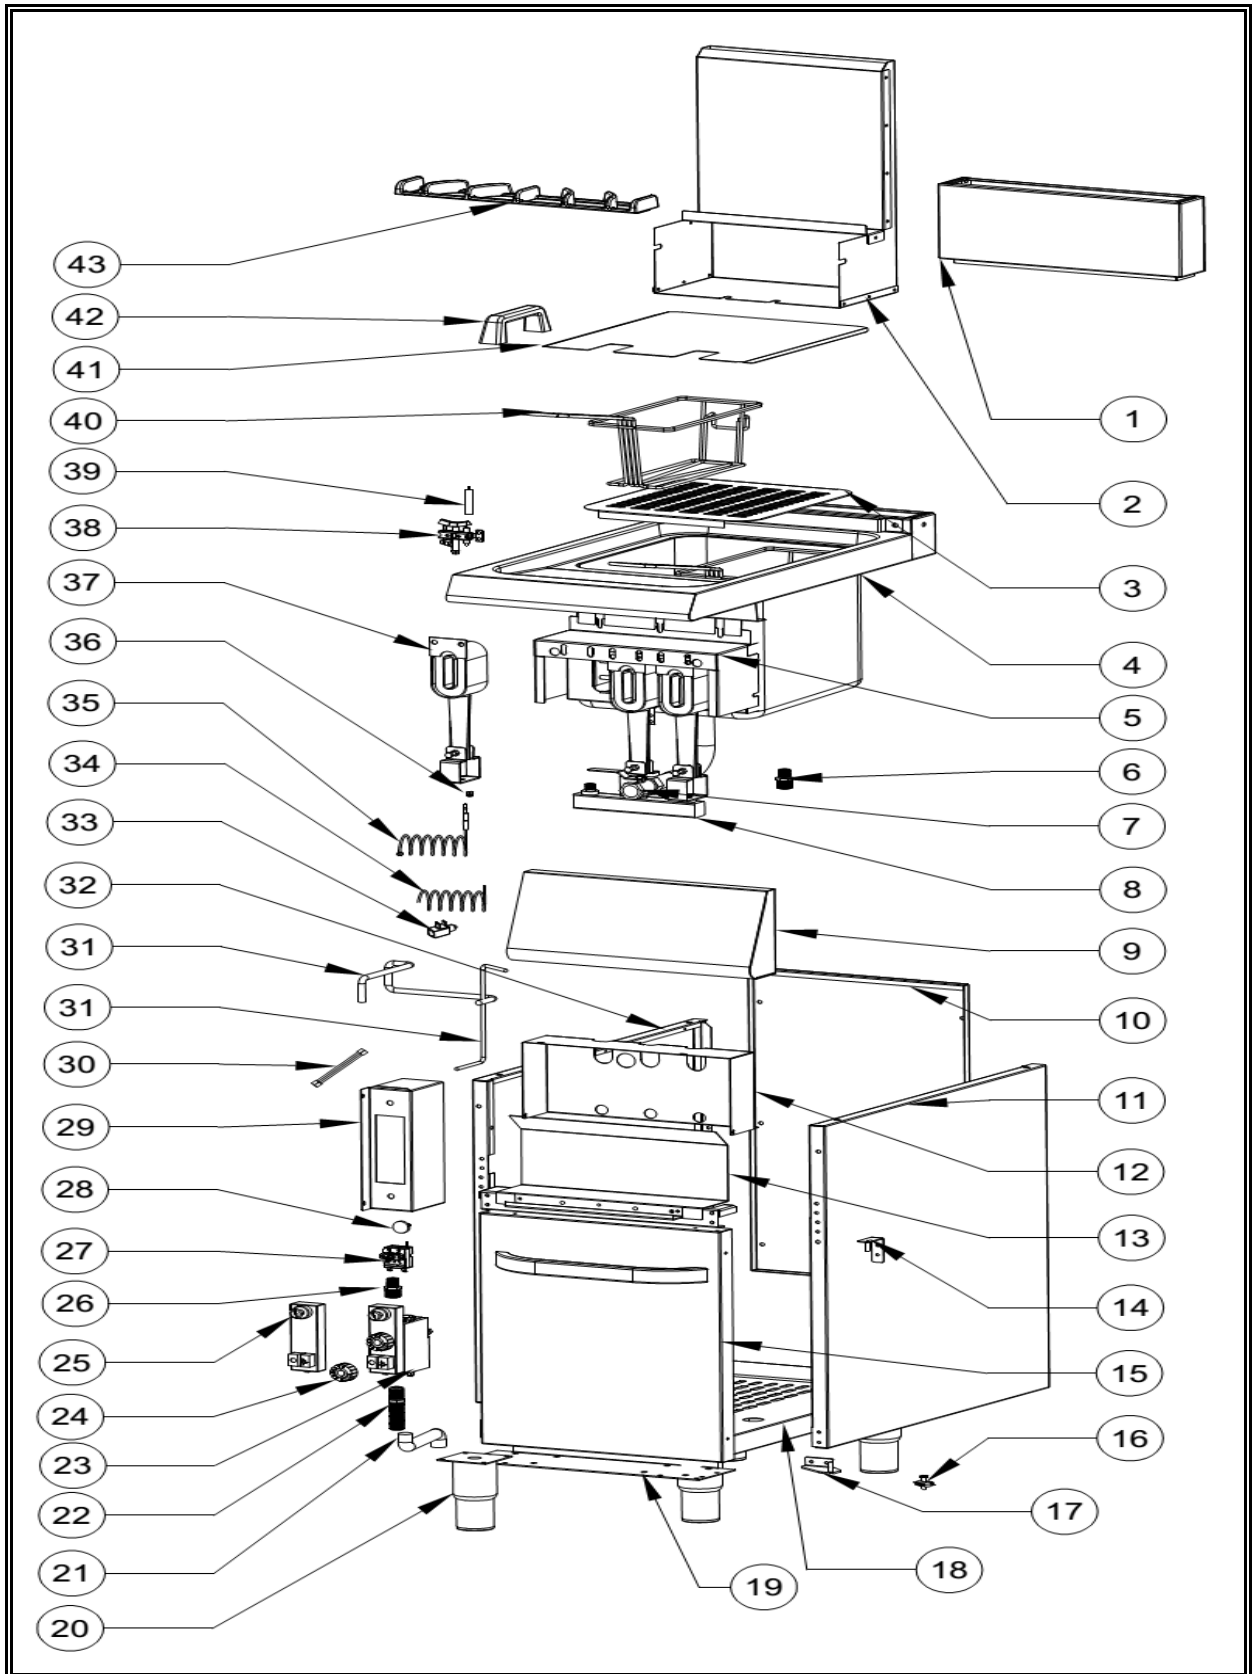

7178.3045

Onderdelen informatie
Erzatzteil information
Spare part information
Information de pièces

POS:	Art.No.:	Omschrijving:	Aantal:
1		TOP TABLE CHIMNEY KIT	1
2		CHIMNEY KIT	1
3	CS9289.1105	BASKET BASE	1
4		TOP TABLE&TANK	1
5		BURNER FIXING PART	1
6		REDUCTION 1/2-3/8	1
7	CS9289.0690	BALL VALVE 3/4	1
8		GAS TANK	1
9		FRONT PANEL	1
10		BACK PANEL	1
11		RIGHT SIDE PANEL	1
12		BURNER FRONT INSULATION COVER	1
13		FRONT PANEL INSULATION	1
14	CS9289.1110	UPPER HINGE	1
15		700-900 SERIE DOOR KIT	1
16		GROUNDING TERMINAL	1
17	CS9289.1110	LEFT BOTTOM HINGE	1
18		BOTTOM TABLE	1
19		FOOT SUPPORT	2
20	CS9289.0405	ADJUSTABLE LEGS	4
21		FLEX >2 300MM	1
22		GAS INLET NIPPLE 1/2-1/2 85MM	1
23	CS9163.0260	MINISIT 110°-190° GAZ VALVE 0.710.756	1
24	CS9401.0012	VALVE KNOB 0.916.124	1
25	CS9000.0110	VALVE LIGHTER 0.073.015	1
26		NIPPLE 3/8-3/8	1
27	CS9289.0170	THERMOSTAT LIMIT 230°	1
28	CS9289.0725	MAGNET 025	1
29		GAS VALVE PROTECTION PART	1
30	CS9289.1115	LIMIT THERMOSTAT CABLE	1
31		GAS INSTALLATION FLEX	1
32		LEFT SIDE PANEL	1
33	CS9289.0180	THERMOCOUPLE SWITCH 0.974.402	1
34	CS9289.0985	LIGHTER CABLE 80CM	1
35	CS9289.1040	THERMOCOUPLE STRAIGHT 80CM M9	1
36A	CS9289.1015	M8 INJ 0 1.70MM NG	3
36B	CS9289.0547	M8 INJ 0 1.10MM LPG	3
37	CS9289.0525	BURNER G7-9F	3
38	CS9289.0995	PILOT	1
39	CS9289.0540	PILOT IGNITION ELECTRODE G6058011	1
40	CS7178.9070	BASKET BASE 140X350X130	2
41		FRYER COVER	1
42	CS9289.0205	BAKALITE HANDLE M8	1

Onderdelenlijst 7178.3045

POS:	Art.No.:	Omschrijving:	Aantal:
43	CS9289.0280	IRON CAST CHIMNEY	1