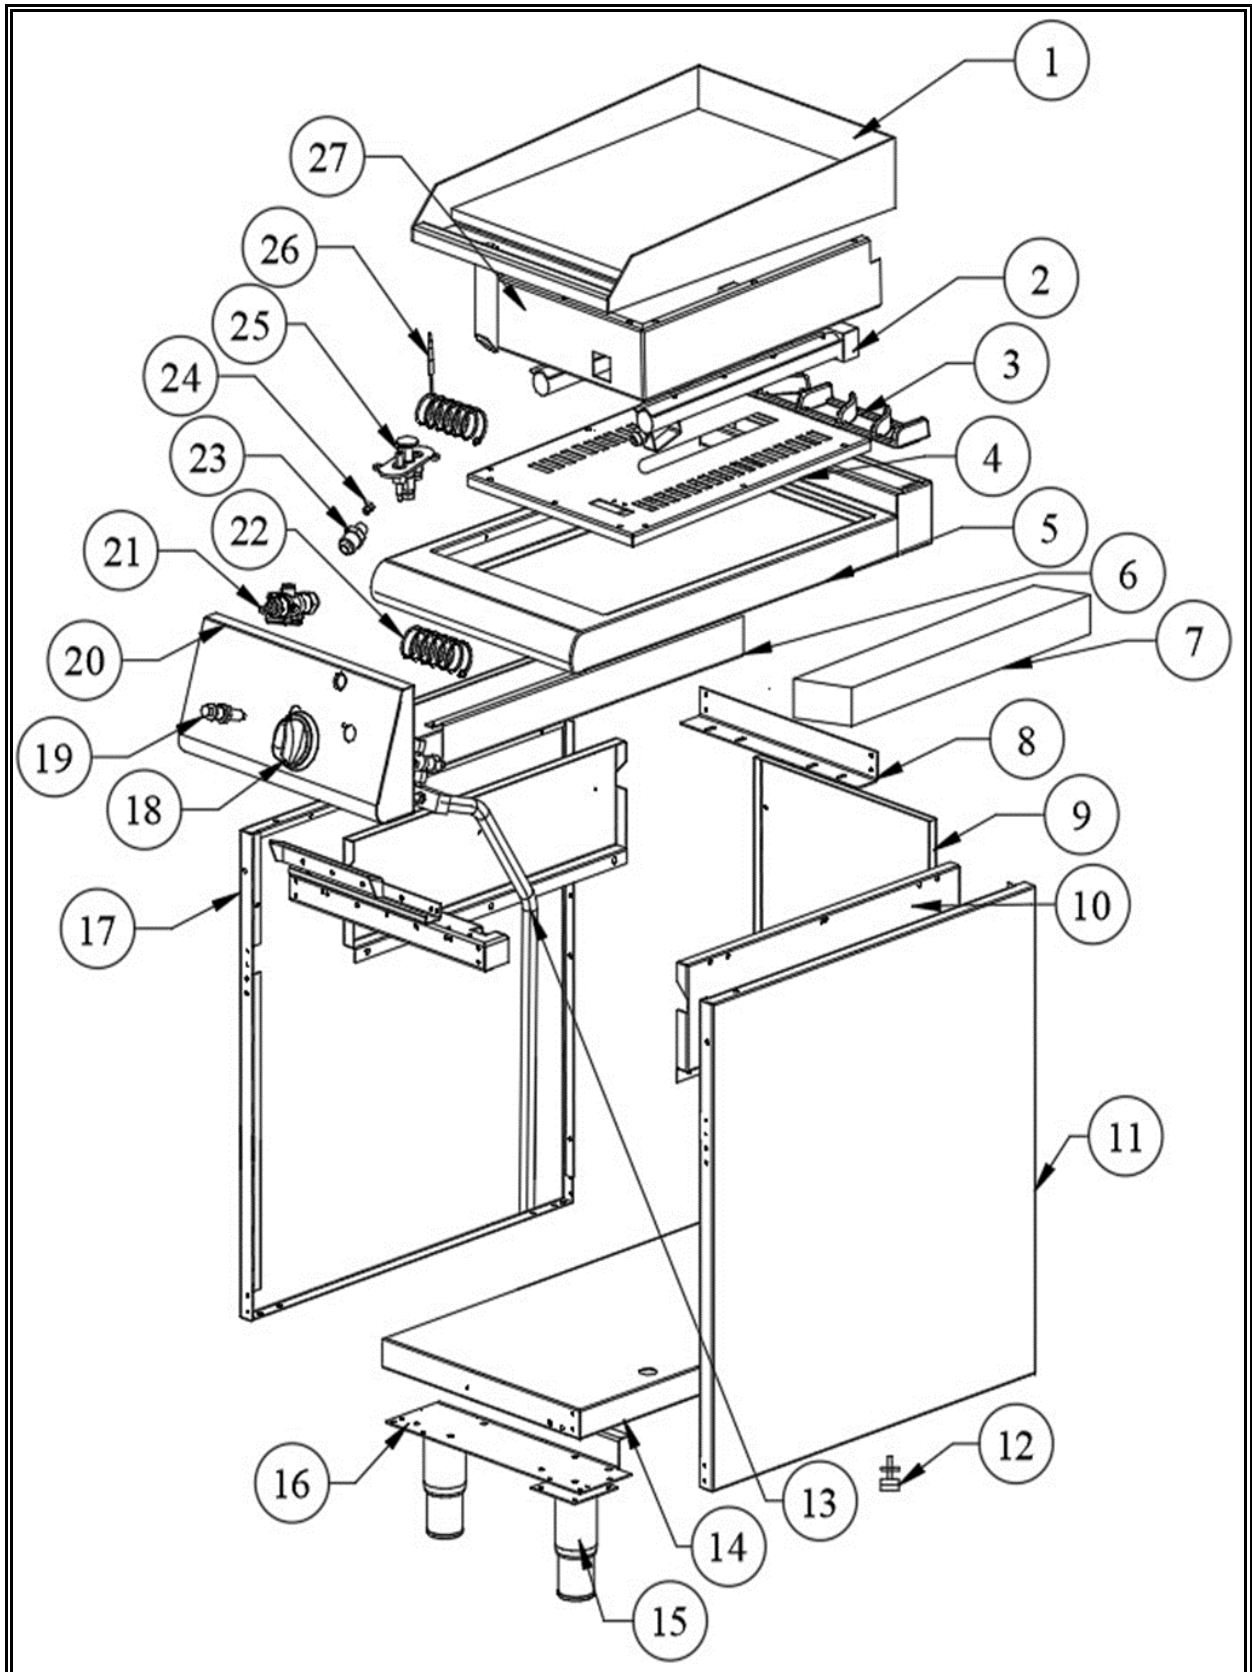

# CombiSteel

**7178.3150**

**v1.0**

Onderdelen informatie  
Erzatzteil information  
Spare part information  
Information de pièces

**CombiSteel**

7178.3150

## Onderdelenlijst 7178.3150

POS:	Art.No.:	Omschrijving:	Aantal:
1		Plate (7178.3150)	1
2		Burner	1
3	CS9289.0280	Iron Cast Chimney	1
4		Bottom Combustion Chamber	1
5		Top Table	1
6		Oil Drawer Slider	1
7		Oil Drawer	1
8		Oil Collector Support	1
9		Back Panel	1
10		Side Panel Isolation	2
11		Side Panel Right	1
12		Grounding Terminal	1
13	CS9289.0480	Gas Tank	1
14		Bottom Table	1
15	CS9289.0405	Adjustable Legs	4
16		Legs Fixing Part	2
17		Side Panel Left	1
18	CS9289.0660	Ø8 Knob	1
18A	CS9289.0907	Knob Pad with Igniter	1
19	CS9289.0665	Piezo Igniter	1
20		Front Panel	1
21	CS9289.0075	Gas Valve	1
22	CS9289.1330	Igniter Cable 80cm	1
23	CS9289.0880	3/8"-5/16" Inj. Inlet	1
24	CS9289.0355	M8 Inj Lpg Ø 1.60mm	1
24A	CS9289.0500	M8 Inj Ng Ø 2.50mm	1
25	CS9289.0655	Aluminized Pilot	1
26	CS9401.0402	M8 Thermocouple 80cm	1
27		Top Combustion Chamber	1