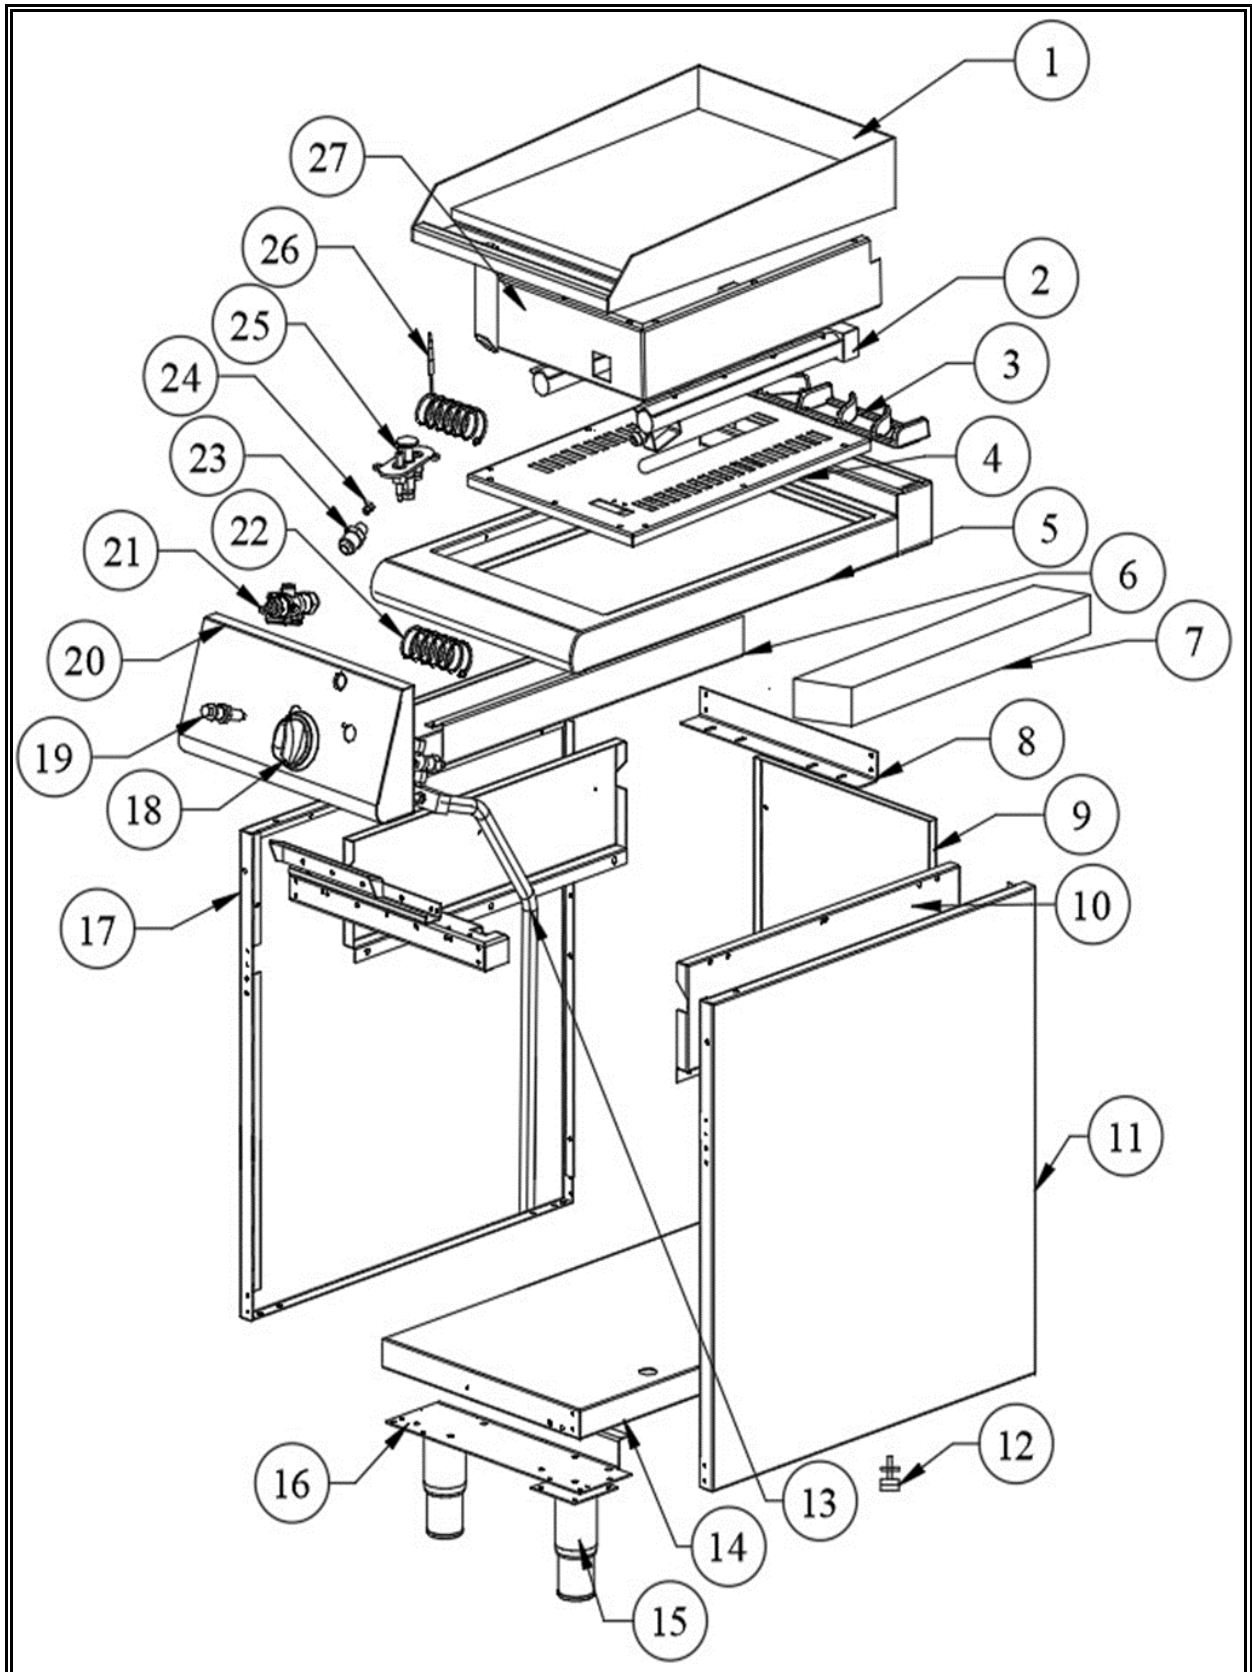

CombiSteel

7178.3185

v1.0

Onderdelen informatie
Erzatzteil information
Spare part information
Information de pièces

CombiSteel

7178.3185

Onderdelenlijst 7178.3185

POS:	Art.No.:	Omschrijving:	Aantal:
1		Chrome Plate (7178.3185)	1
2		Burner	1
3	CS9289.0280	Iron Cast Chimney	1
4		Bottom Combustion Chamber	1
5		Top Table	1
6		Oil Drawer Slider	1
7		Oil Drawer	1
8		Oil Collector Support	1
9		Back Panel	1
10		Side Panel Isolation	2
11		Side Panel Right	1
12		Grounding Terminal	1
13	CS9289.0480	Gas Tank	1
14		Bottom Table	1
15	CS9289.0405	Adjustable Legs	4
16		Legs Fixing Part	2
17		Side Panel Left	1
18	CS9289.0660	Ø8 Knob	1
18A	CS9289.0907	Knob Pad with Igniter	1
19	CS9289.0665	Piezo Igniter	1
20		Front Panel	1
21	CS9289.0075	Gas Valve	1
22	CS9289.1330	Igniter Cable 80cm	1
23	CS9289.0880	3/8"-5/16" Inj. Inlet	1
24	CS9289.0355	M8 Inj Lpg Ø 1.60mm	1
24A	CS9289.0500	M8 Inj Ng Ø 2.50mm	1
25	CS9289.0655	Aluminized Pilot	1
26	CS9401.0402	M8 Thermocouple 80cm	1
27		Top Combustion Chamber	1