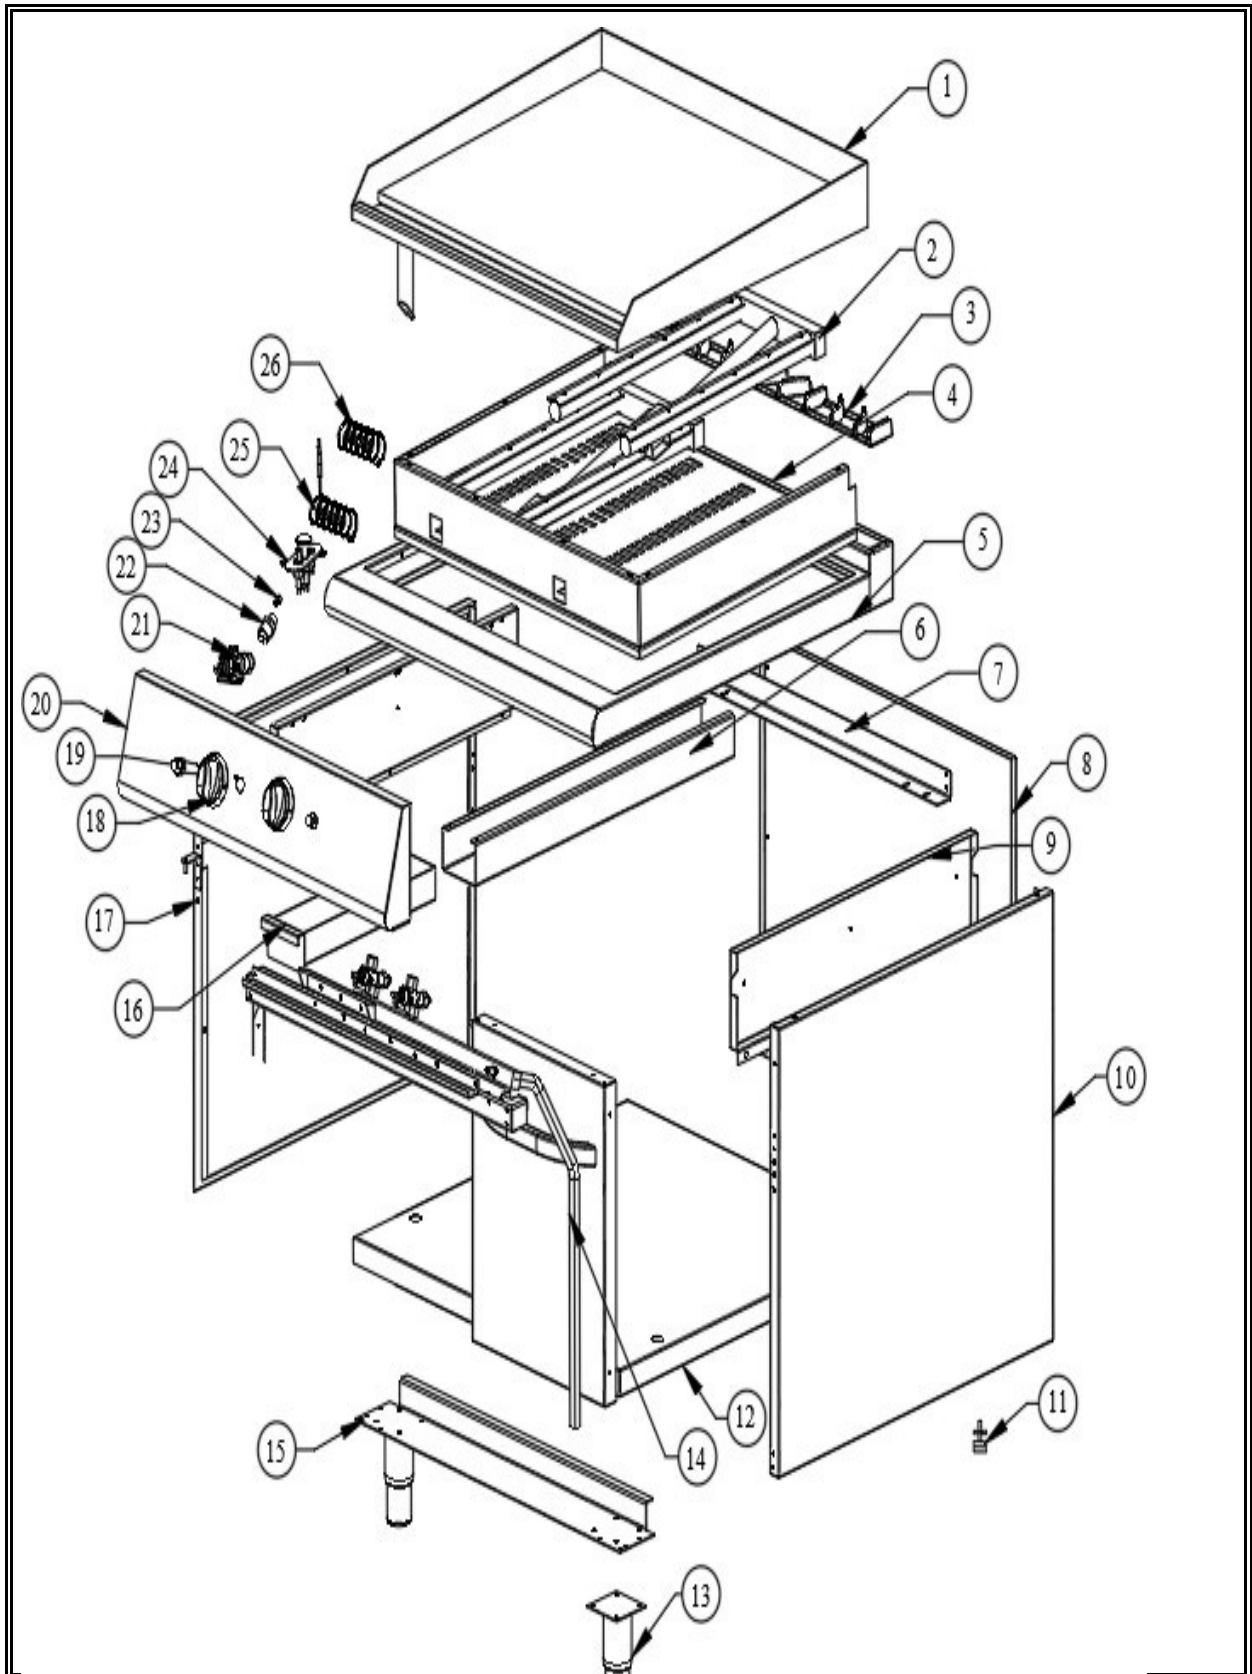

CombiSteel

7178.3190

v1.0

Onderdelen informatie
Erzatzteil information
Spare part information
Information de pièces

CombiSteel

7178.3190

Onderdelenlijst 7178.3190

POS:	Art.No.:	Omschrijving:	Aantal:
1		Chrome Plate (7178.3190)	1
2		Burner	2
3	CS9289.0280	Iron Cast Chimney	2
4		Bottom Combustion Chamber	1
5		Top Table	1
6		Oil Drawer Slider	1
7		Oil Drawer Slider Support	1
8		Back Panel	1
9		Side Panel Isolation	2
10		Side Panel Right	1
11		Grounding Terminal	1
12		Bottom Table	1
13	CS9289.0405	Adjustable Legs	4
14	CS9289.0495	Gas Tank	1
15		Legs Fixing Part	2
16		Oil Drawer	1
17		Left Side Part	1
18	CS9289.0660	Ø8 Knob	2
18A	CS9289.0907	Knob Pad with Igniter	2
19	CS9289.0665	Piezo Igniter	2
20		Front Panel	1
21	CS9289.0075	Gas Valve	2
22	CS9289.0880	3/8-5/16" Inj Inlet	2
23	CS9289.0355	M8 Inj Lpg Ø 1.60mm	2
23A	CS9289.0500	M8 Inj Ng Ø 2.50mm	2
24	CS9289.0655	Aluminized Pilot	2
25	CS9401.0402	M8 Termocouple 80cm	2
26	CS9289.1330	Igniter Cable 80cm	2