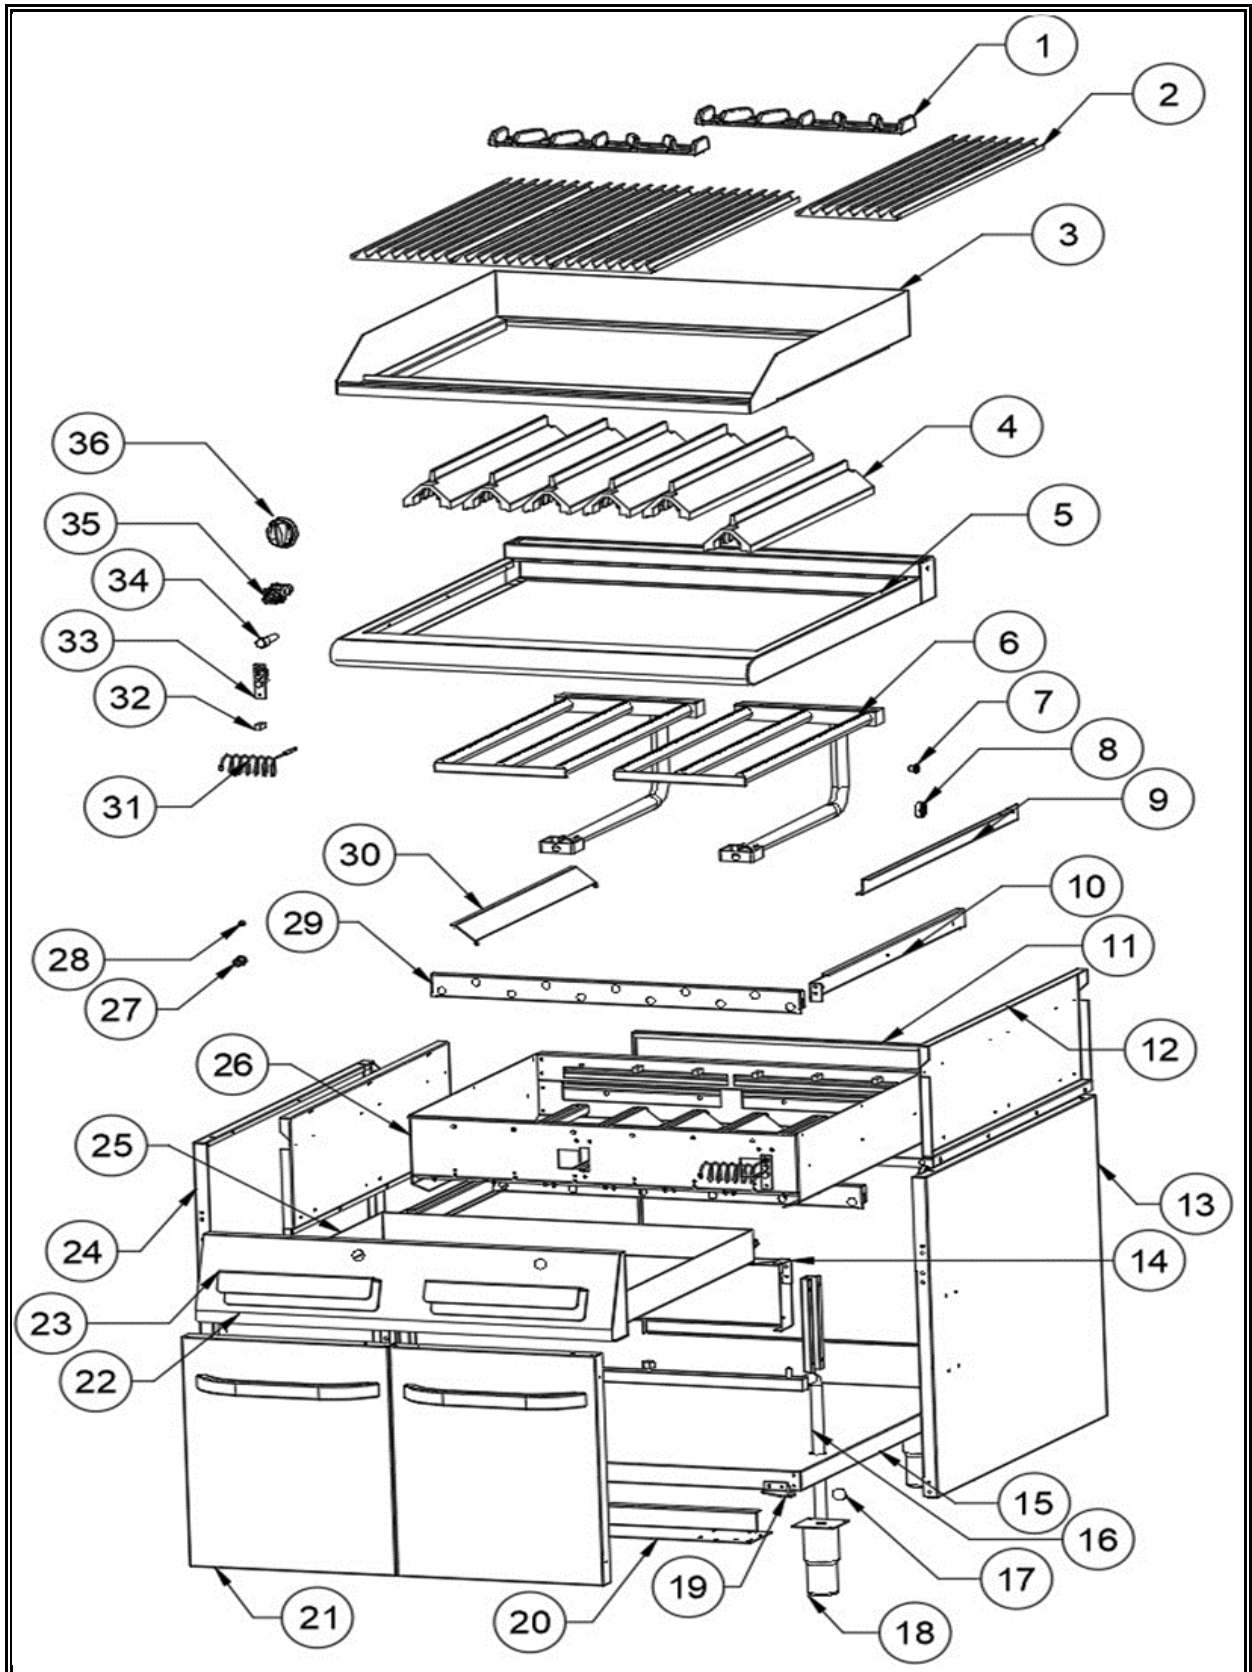

CombiSteel

7178.3215

v1.0

Onderdelen informatie
Erzatzteil information
Spare part information
Information de pièces

CombiSteel

7178.3215

Onderdelenlijst 7178.3215

POS:	Art.No.:	Omschrijving:	Aantal:
1	CS9289.0280	Iron Cast Chimney	2
2	CS9289.1360	Top Cast	4
3		Oil Splash Guard	1
4		Bottom V Cast Grate	6
5		Top Table	1
6	CS9289.1350	Burner	2
7	CS9289.0885	6201 Roller Pin	4
8	CS9289.0885	Roller 6201 ZZ	4
9		Drawer Slider Tank	2
10		Drawer Slider Body	2
11		Back Panel	1
12		Side Isolation	2
13		Right Side Panel	1
14	CS9289.1110	Upper Hinge	2
15		Bottom Panel	1
16		Gas Tank	1
17	CS9289.0725	Ø25 Door Magnet	2
18	CS9289.0405	Adjustable Leg	4
19		Nether Hinge	2
20		Leg Support	2
21		700-900 Serie Door	2
22		Front Panel	1
23		Drawer Handle	2
24		Left Side Panel	1
25		Water Drawer	1
26		Combustion Chamber	1
27	CS9289.0880	5/16" -3/8" Injector Inlet	2
28A	CS9289.1015	M8 Inj Lpg Ø1.70	2
28B	CS9289.1340	M8 Inj Ng Ø2.70	2
29		Breakwater	2
30		Burner Bottom Side Support	6
31	CS9401.0402	M8 Thermocouple 80cm	2
32	CS9289.0890	Iron Cast Hanger Pin	12
33	CS9289.0730	Pilot Angled Short Wire SparkINJ:0,40 NG (230.021.209)	2
34	CS9289.0665	Piezo Igniter	2
35	CS9289.0075	S21 Gas Valve	2
36A	CS9289.0660	Ø8 Knob	1
36B	CS9289.0907	Knob Bottom with Igniter	1
			0
			0