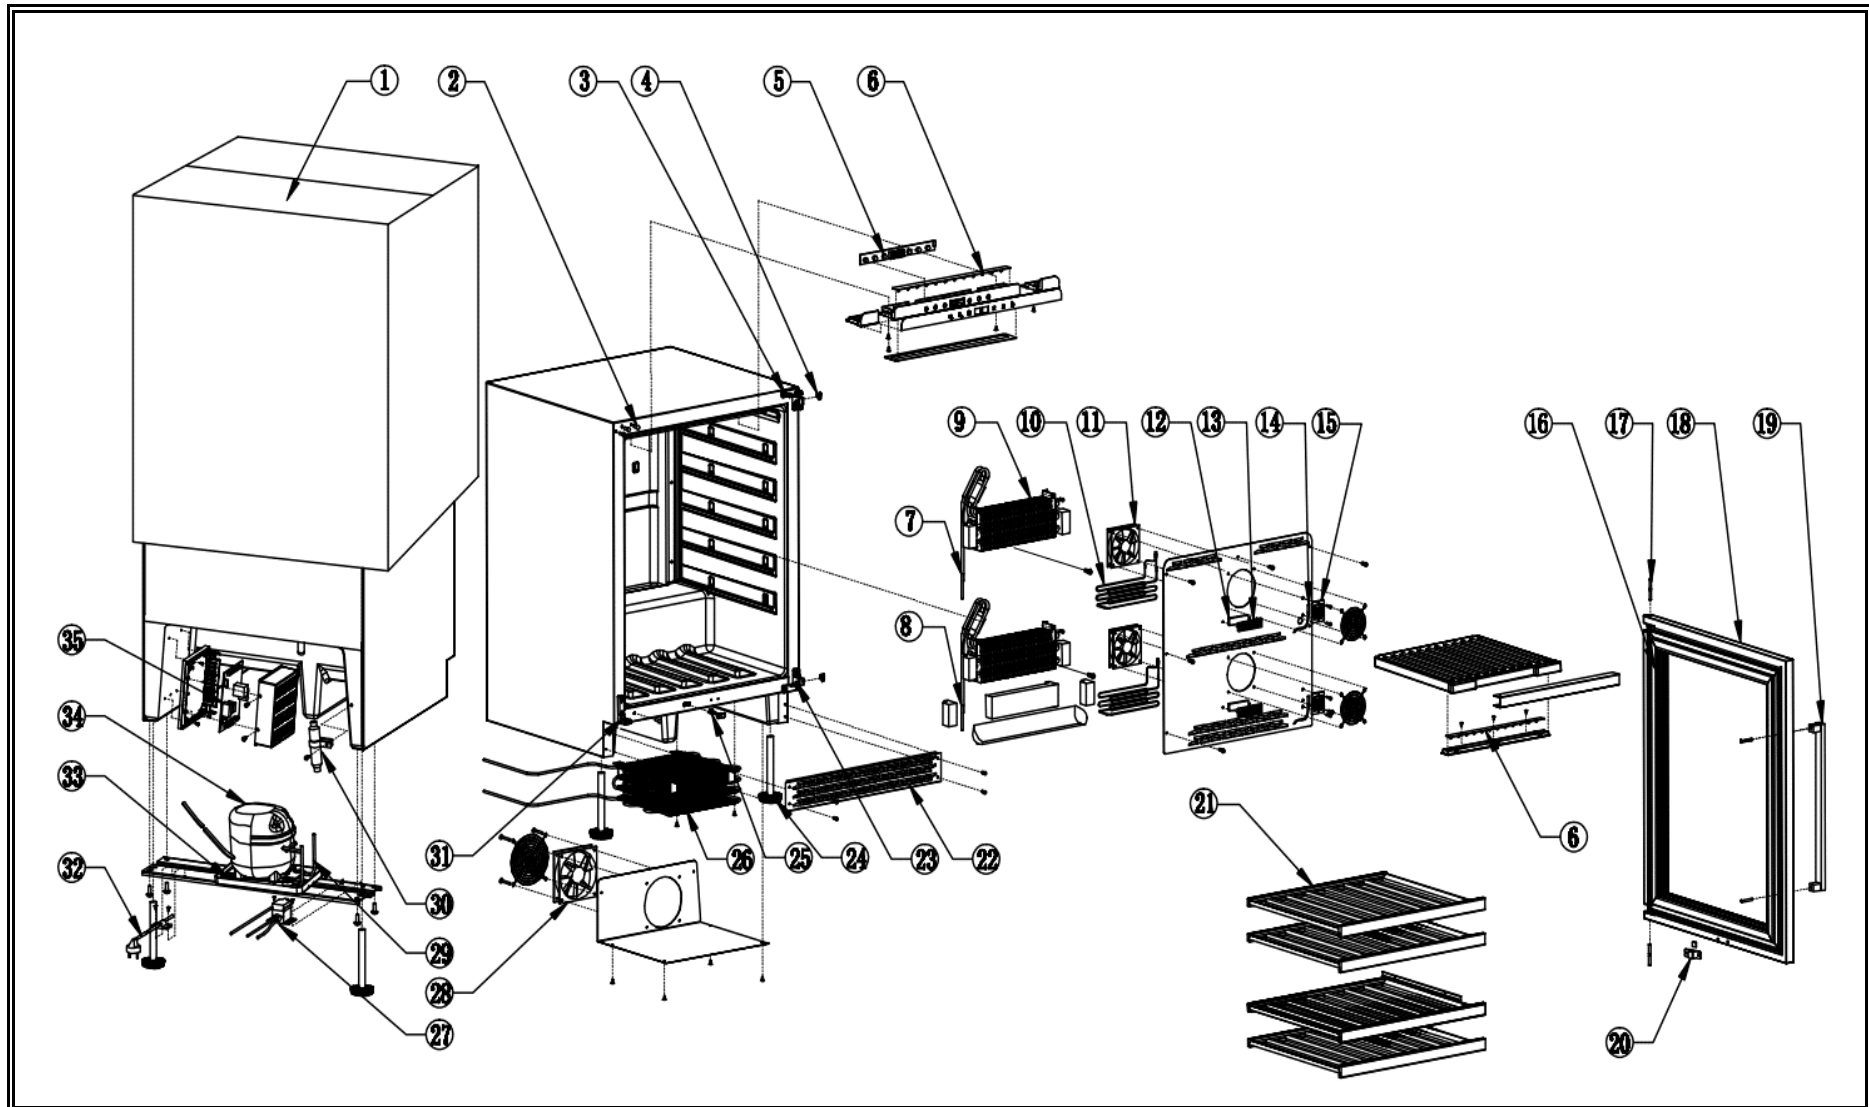

7525.0010

Onderdelen informatie
Erzatzteil information
Spare part information
Information de pièces

POS:	Art.No.:	Omschrijving:	Aantal:
1		Carton	1
2	CS9338.5002	M5 trunk-nail	4
3	CS9338.4912	Black left hinge	1
4	CS9338.4946	Limited rubber	2
5	CS9338.4906	White display board	1
6	CS9338.4908	LED light	2
7		40 suction tube	1
8		Suction tube	1
9	CS9338.5052	40 evaporator	2
10	CS9338.5072	Heater strip	2
11	CS9338.4922	DC9025 fan motor	2
12		Carbon	2
13		Carbon box	2
14	CS9338.4914	Sensor R=2.1K	2
15		Sensor cover	1
15a		Sensor cover end	2
16	CS9338.4904	SS35 door gasket	1
17	CS9338.4916	Door axis	2
18		Door	1
19	CS9338.4626	Handle	1
20	CS9338.4930	The square magnet	1
20a	CS9338.4930	Magnet mounting box	1
21		Wood Shelf	4
22		46 kick plate	1
23	CS9338.4920	Black right hinge	1
24	CS9338.4954	M10 cabinet leg	4
25		Magnetic switch box	1
25a	CS9338.4918	Magnetic switch PCB board	1
26		Condenser	1
27	CS9338.4958	Solenoid valve	1
28	CS9338.4910	DC1225B fan motor	1
29		connecting pipe	1
30		Dryer filter	1
31		Drop-proof device	1
32	CS9392.0830	Electrical power cord	1
33		Water container	1
34	CS9390.2930	FMXA4C compressor	1
35	CS9338.4948	PCB board	1