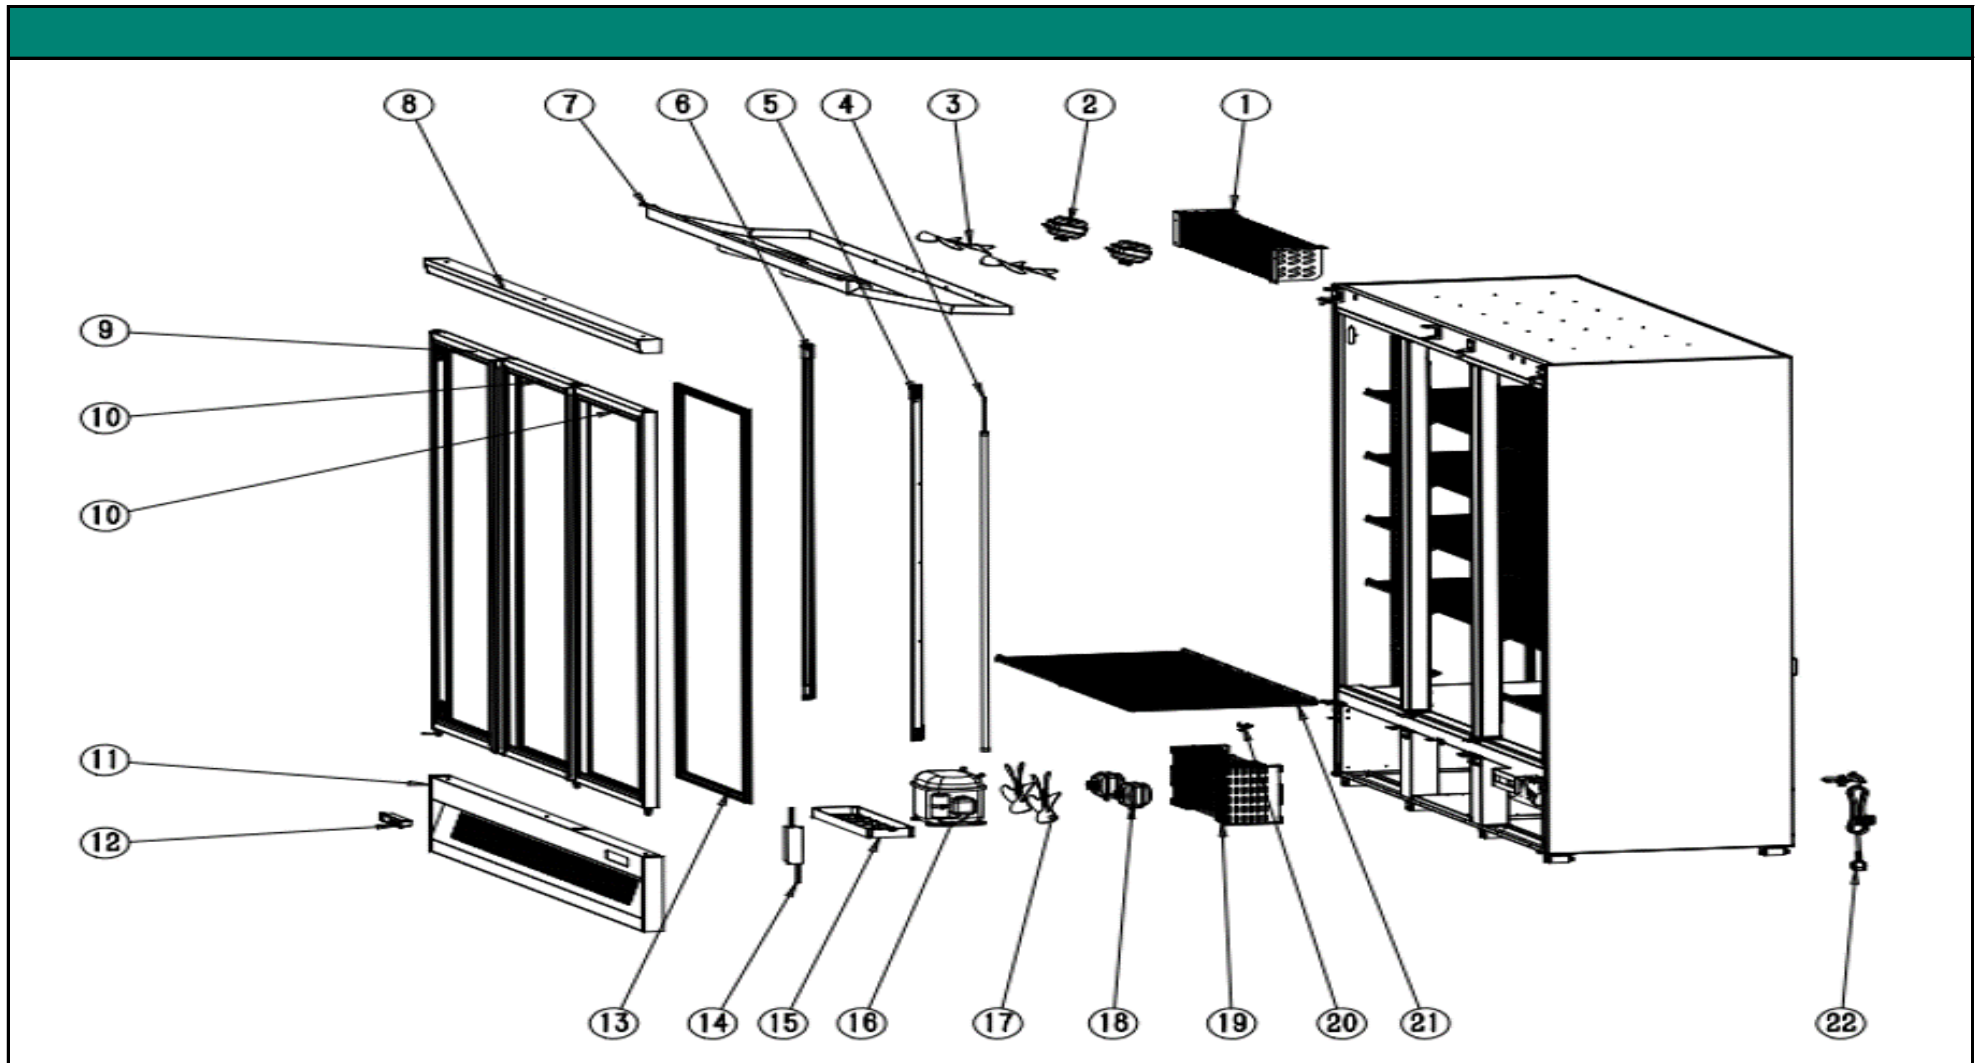

7455.2905

R290A

Onderdelen informatie
Erzatzteil information
Spare part information
Information de pièces

POS:	Art.No.:	Omschrijving:	Aantal:
1	CS9338.2828	Evaporator	1
2	CS9390.1425	Evaporator fan motor	2
3	CS9338.1885	Evaporator fan blade	2
4	CS9338.2262	Middle mullion LED light	2
5	CS9338.2264	LED light right	1
6	CS9338.2260	LED light left	1
7		Evaporator fan motor cover panel	1
8		Top decoration panel	1
9	CS7455.2990	Glass door left	1
10	CS7455.2991	Glass door right	2
11	CS7455.2996	Front grill	1
12	CS9390.2410	Carel controller	1
13	CS9338.2306	Door gasket	3

POS:	Art.No.:	Omschrijving:	Aantal:
14	CS9338.2254	LED driver	1
15		Water tray	1
16	CS9338.2328	Compressor	1
17	CS9338.1885	Condenser fan blade	2
18	CS9390.1425	Condenser fan motor	2
19	CS9338.2252	Condenser	1
20	CS7455.2225	K clip	65
21	CS7455.2226	Shelf Lateral	10
21a	CS7455.2227	Shelf middle	5
22	CS9392.0830	Power plug	1