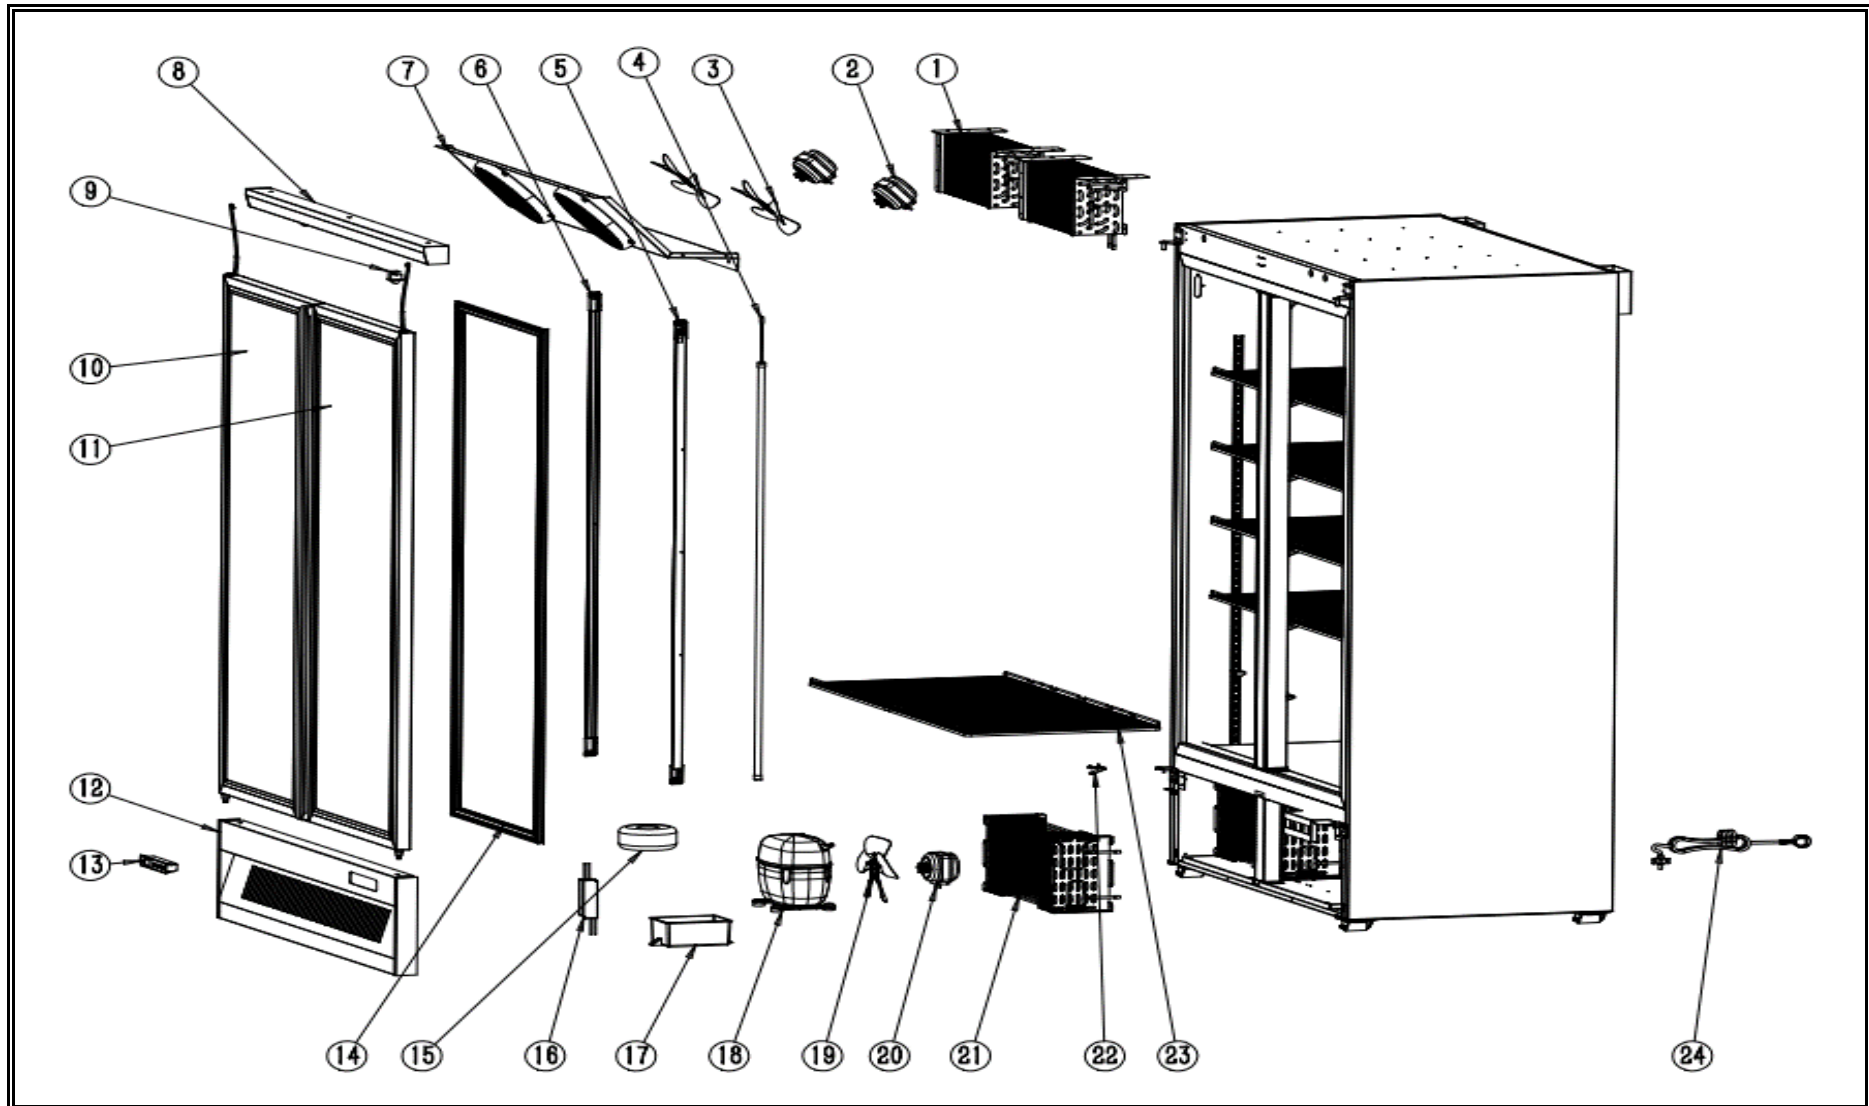

7455.2915

R290

Onderdelen informatie
Erzatzteil information
Spare part information
Information de pièces

POS:	Art.No.:	Omschrijving:	Aantal:
1	CS9338.2326	Evaporator	2
2	CS9390.1425	Evaporator fan motor	2
3	CS9338.1885	Evaporator fan blade	2
4	CS9338.2262	Middle LED light T5	1
5	CS9338.2264	LED light right	1
6	CS9338.2260	LED light left	1
7		Evaporator fan motor cover panel	1
8		Top decoration panel	1
9	CS9338.2764	Fan switch	2
10	CS9338.2890	Glass door left	1
11	CS9338.2880	Glass door right	1
12	CS9338.2802	Front grill	1
13	CS9390.2405	Digital controller	1
14	CS9338.2306	Door seal	2
15		Transformer	1
16	CS9338.2308	Led light driver	1
17	CS9338.2906	Water tray	2
18	CS9390.2325	Compressor	2
19	CS9338.1885	Condenser fan blade	2
20	CS9390.1425	Condenser fan motor	2
21	CS9338.2252	Condenser	2
22	CS7455.2225	Kclip	45
23	CS7455.2228	Shelf	10
24	CS9392.0830	Power cable	1
A	CS7455.2260	PRICECARD SIDES	
B	CS7455.2266	CASTOR WITHOUT BREAK	