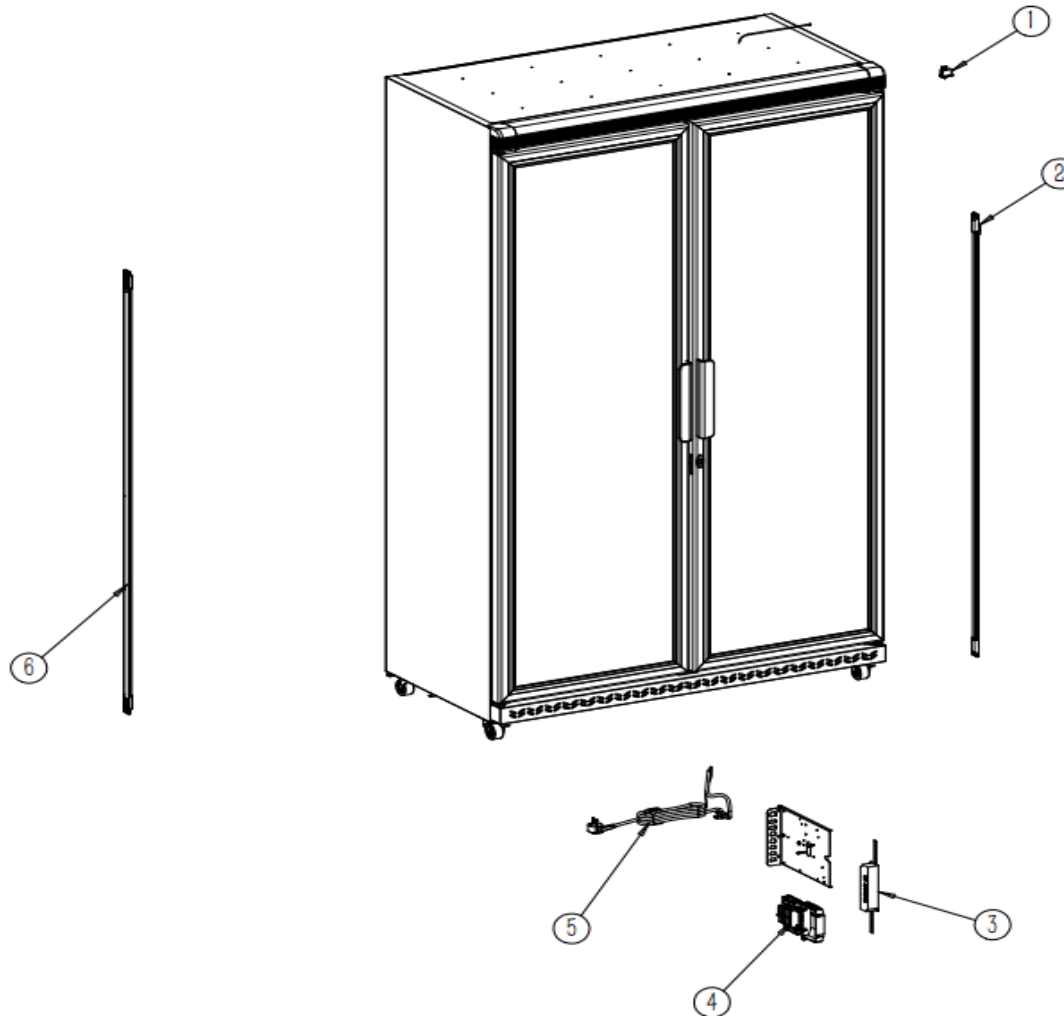

**7455.3300**

**R290**

Onderdelen informatie  
Erzatzteil information  
Spare part information  
Information de pièces

**B**

POS:	Art.No.:	Omschrijving:	Aantal:
Part A			
1		Top decoration panel cover left	1 pc
2		Top decoration panel	1 pc
3		Top decoration panel cover right	1 pc
4	CS9338.2902	Door seal	2 pc
5	CS9338.2924	Glass door left	1 pc
6	CS9338.2922	Glass door right	1 pc
7		Door handle	2 pc
8		Front grill	1 pc
9	CS9338.1865	Castor with brake	2 pc
10	CS9338.1830	Castor without brake	2 pc
11		Back ventilation grid	1 pc
12	CS7455.3301	Shelf	10 pc
13	CS7455.2225	K clip	45 pc
14		K strip	8 pc
Part B			
1		Light switch(Green)	1 pc
2	CS9338.2260	P-shape left LED light	1 pc
3	CS9338.2904	LED driver	1 pc
4		Terminal box	1 set
5		Power plug	1 pc
6	CS9338.2264	P-shape left LED right	1 pc
Part C			
1	CS9338.2234	Evaporator	1 pc
2	CS9390.1425	Evaporator fan motor	1 pc
3		Evaporator fan motor bracket	4 pc
4	CS9338.1885	Evaporator fan blade	1 pc
5	CS9338.2908	Mechanical thermostat	1 pc
6		Evaporator fan motor cover	1 pc
7	CS9338.1900	Thermometer knob	1 pc
8		Plastic cover for thermometer hole (white)	1 pc
9	CS9338.2246	Compressor	1 set
10	CS9338.2906	Water tray	1 pc
11		Dry filter	1 pc
12		Condenser fan motor bracket	1 pc
13	CS9390.0130	Condenser fan motor	1 pc
14	CS9338.1855	Condenser fan blade	1 pc
15	CS9338.2912	Condenser	1 pc
Not Shown			
A	CS9338.1829	Upper right door hinge	1 pc
B	CS9338.1827	Bottom right door hinge	1 pc
C	CS9338.1828	Upper left door hinge	1 pc
D	CS9338.1826	Bottom left door hinge	1 pc

Onderdelenlijst 7455.3300

POS:	Art.No.:	Omschrijving:	Aantal:
E	CS9338.1847	Lock&Key	2 pc