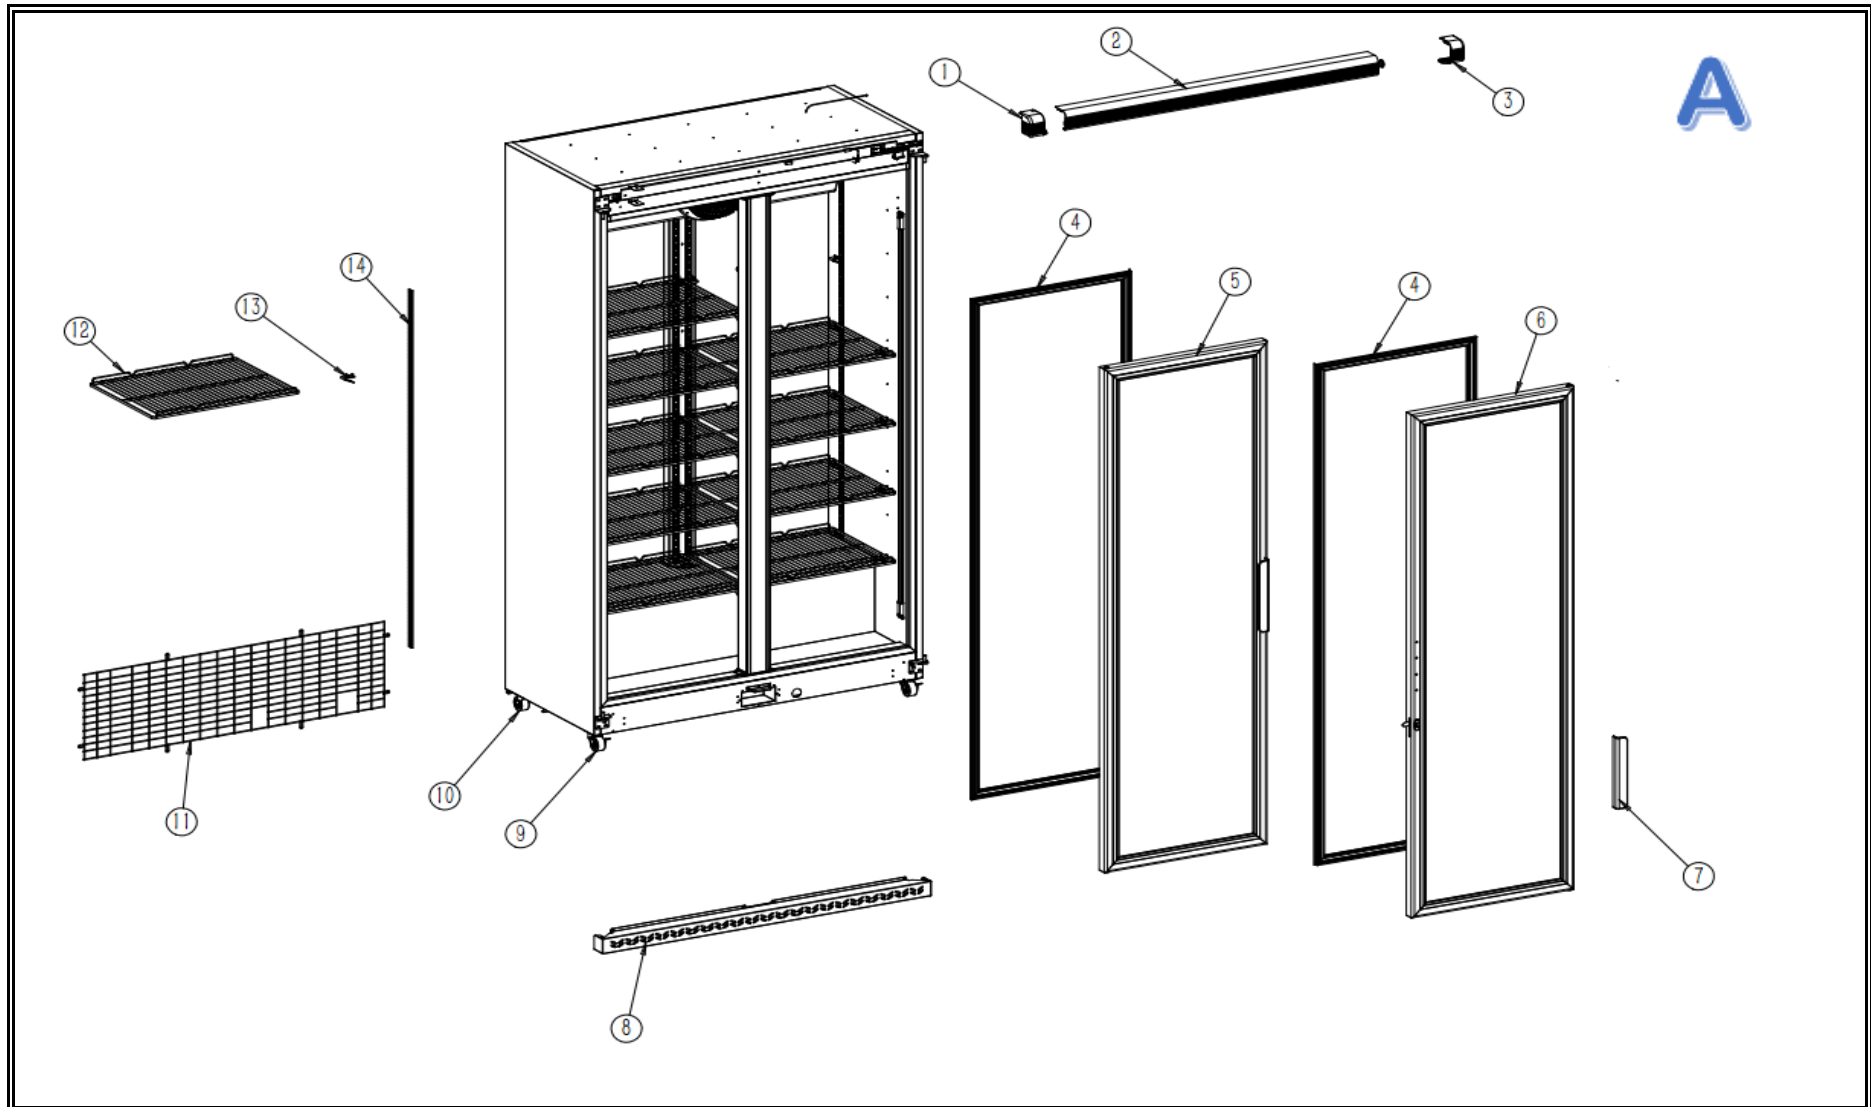

**7455.3300**

**R290**

Onderdelen informatie  
Erzatzteil information  
Spare part information  
Information de pièces

**B**

POS:	Art.No.:	Omschrijving:	Aantal:
Part A			
1		Top decoration panel cover left	1 pc
2		Top decoration panel	1 pc
3		Top decoration panel cover right	1 pc
4	CS9338.2902	Door seal	2 pc
5	CS9338.2924	Glass door left	1 pc
6	CS9338.2922	Glass door right	1 pc
7		Door handle	2 pc
8		Front grill	1 pc
9	CS9338.1865	Castor with brake	2 pc
10	CS9338.1830	Castor without brake	2 pc
11		Back ventilation grid	1 pc
12	CS7455.3301	Shelf	10 pc
13	CS7455.2225	K clip	45 pc
14		K strip	8 pc
Part B			
1		Light switch(Green)	1 pc
2	CS9338.2260	P-shape left LED light	1 pc
3	CS9338.2904	LED driver	1 pc
4		Terminal box	1 set
5		Power plug	1 pc
6	CS9338.2264	P-shape left LED right	1 pc
Part C			
1	CS9338.2234	Evaporator	1 pc
2	CS9390.1425	Evaporator fan motor	1 pc
3		Evaporator fan motor bracket	4 pc
4	CS9338.1885	Evaporator fan blade	1 pc
5	CS9338.2908	Mechanical thermostat	1 pc
6		Evaporator fan motor cover	1 pc
7	CS9338.1900	Thermometer knob	1 pc
8		Plastic cover for thermometer hole (white)	1 pc
9	CS9338.2246	Compressor	1 set
10	CS9338.2906	Water tray	1 pc
11		Dry filter	1 pc
12		Condenser fan motor bracket	1 pc
13	CS9390.0130	Condenser fan motor	1 pc
14	CS9338.1855	Condenser fan blade	1 pc
15	CS9338.2912	Condenser	1 pc
Not Shown			
A	CS9338.1829	Upper right door hinge	1 pc
B	CS9338.1827	Bottom right door hinge	1 pc
C	CS9338.1828	Upper left door hinge	1 pc
D	CS9338.1826	Bottom left door hinge	1 pc

Onderdelenlijst 7455.3300

POS:	Art.No.:	Omschrijving:	Aantal:
E	CS9338.1847	Lock&Key	2 pc