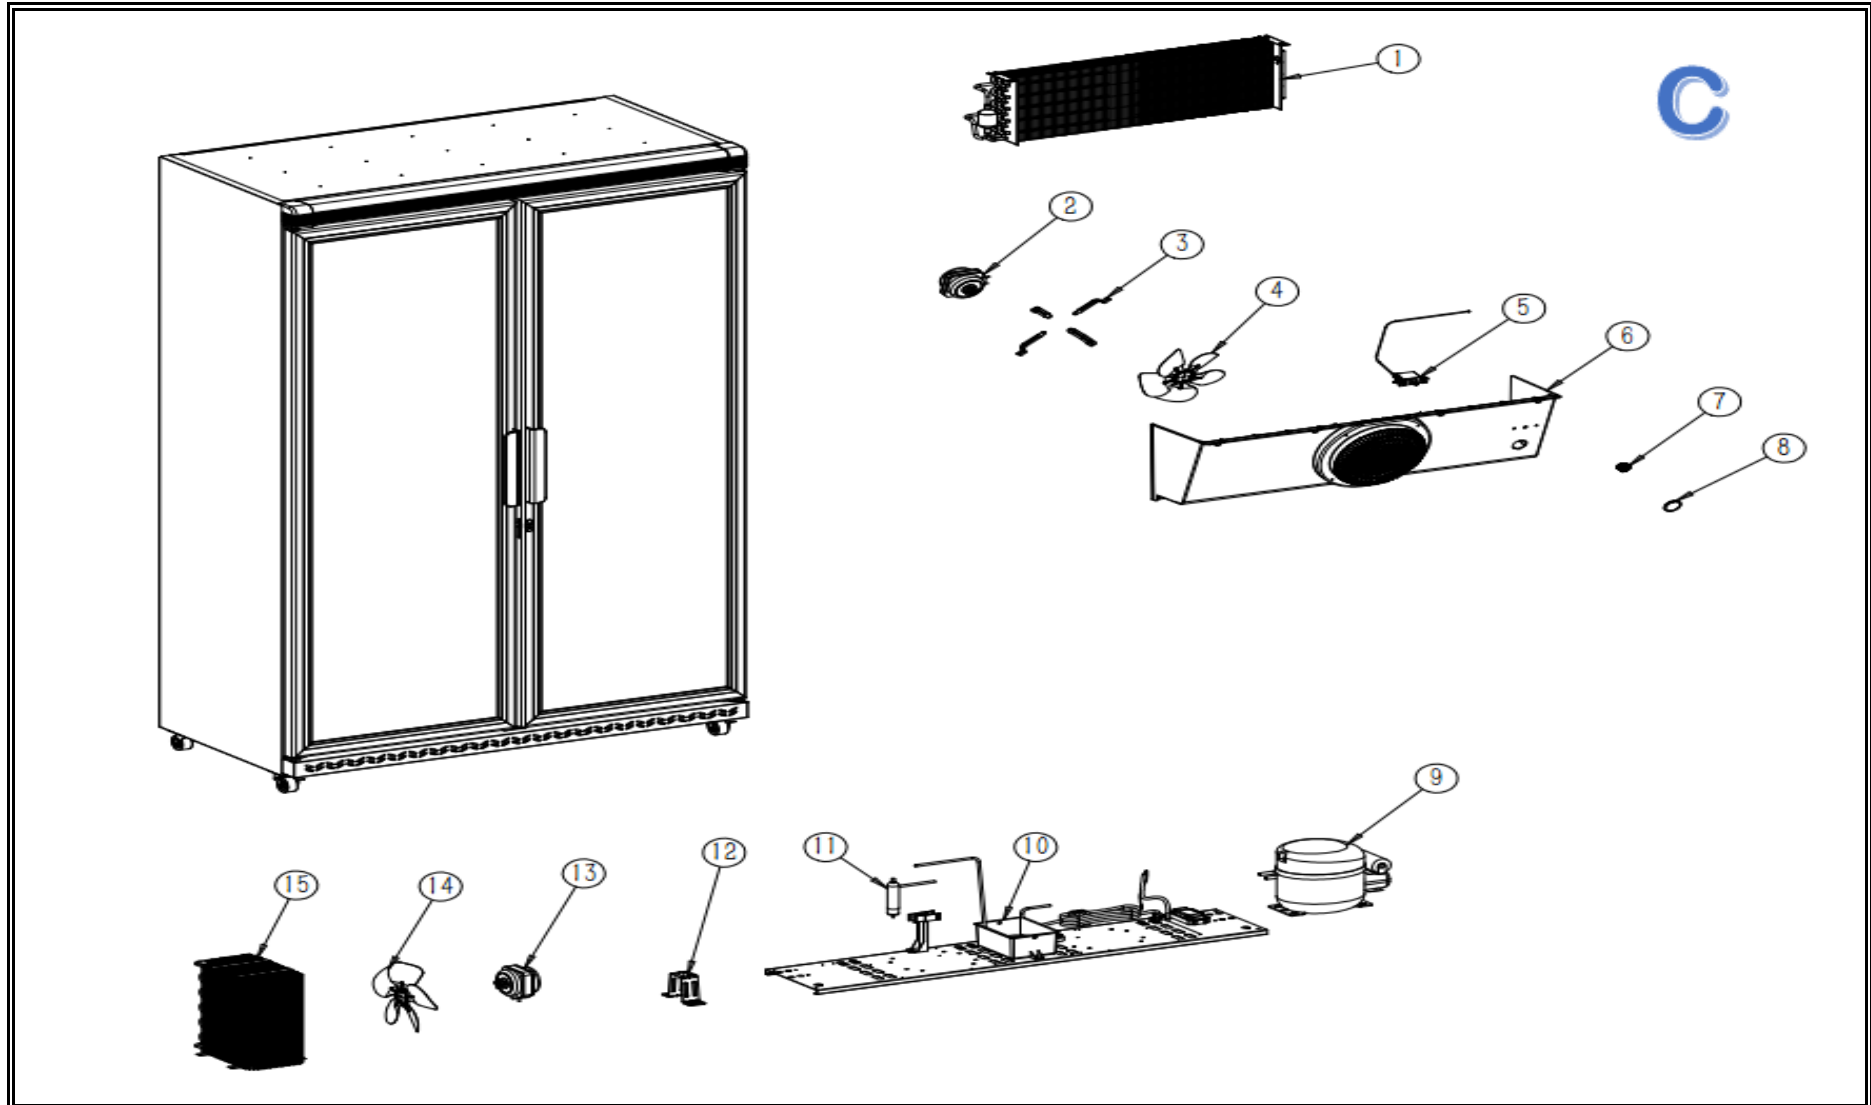

**7455.3300**

**R290**

Onderdelen informatie  
Erzatzteil information  
Spare part information  
Information de pièces

**B**

POS:	Art.No.:	Omschrijving:	Aantal:
Part A			
1		Top decoration panel cover left	1 pc
2		Top decoration panel	1 pc
3		Top decoration panel cover right	1 pc
4	CS9338.2902	Door seal	2 pc
5	CS9338.2924	Glass door left	1 pc
6	CS9338.2922	Glass door right	1 pc
7		Door handle	2 pc
8		Front grill	1 pc
9	CS9338.1865	Castor with brake	2 pc
10	CS9338.1830	Castor without brake	2 pc
11		Back ventilation grid	1 pc
12	CS7455.3301	Shelf	10 pc
13	CS7455.2225	K clip	45 pc
14		K strip	8 pc
Part B			
1		Light switch(Green)	1 pc
2	CS9338.2260	P-shape left LED light	1 pc
3	CS9338.2904	LED driver	1 pc
4		Terminal box	1 set
5		Power plug	1 pc
6	CS9338.2264	P-shape left LED right	1 pc
Part C			
1	CS9338.2234	Evaporator	1 pc
2	CS9390.1425	Evaporator fan motor	1 pc
3		Evaporator fan motor bracket	4 pc
4	CS9338.1885	Evaporator fan blade	1 pc
5	CS9338.2908	Mechanical thermostat	1 pc
6		Evaporator fan motor cover	1 pc
7	CS9338.1900	Thermometer knob	1 pc
8		Plastic cover for thermometer hole (white)	1 pc
9	CS9338.2246	Compressor	1 set
10	CS9338.2906	Water tray	1 pc
11		Dry filter	1 pc
12		Condenser fan motor bracket	1 pc
13	CS9390.0130	Condenser fan motor	1 pc
14	CS9338.1855	Condenser fan blade	1 pc
15	CS9338.2912	Condenser	1 pc
Not Shown			
A	CS9338.1829	Upper right door hinge	1 pc
B	CS9338.1827	Bottom right door hinge	1 pc
C	CS9338.1828	Upper left door hinge	1 pc
D	CS9338.1826	Bottom left door hinge	1 pc

Onderdelenlijst 7455.3300

POS:	Art.No.:	Omschrijving:	Aantal:
E	CS9338.1847	Lock&Key	2 pc