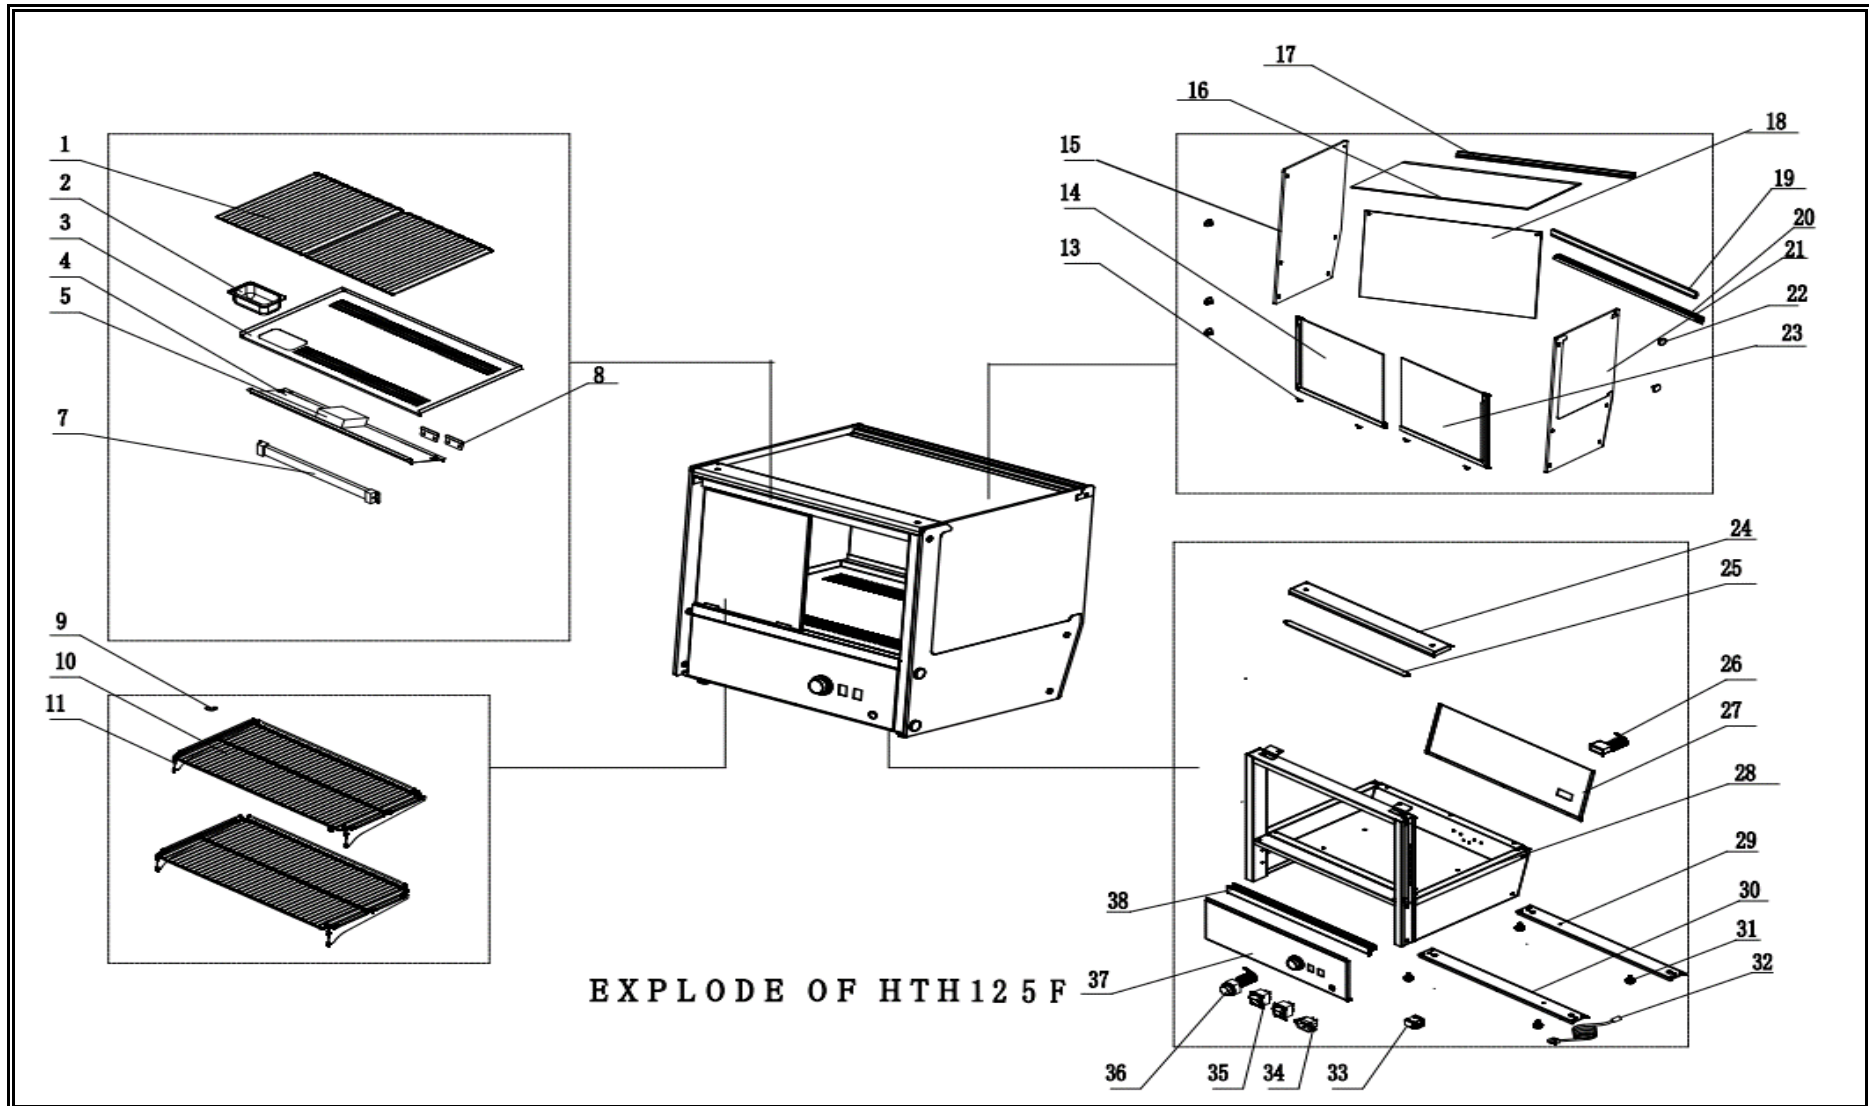

7450.0680

Onderdelen informatie
Erzatzteil information
Spare part information
Information de pièces

POS:	Art.No.:	Omschrijving:	Aantal:
1		BOTTOM SHELF	2PCS
2		PAN	1PC
3		AIR FLOW COVER BOARD	1PC
4		FAN SUPPORT	1PC
5	CS9999.0136	FAN	1PC
7	CS9338.2336	HEATER	1PC
8	CS9993.2448	SENSOR FIXED CLIP	2PCS
9		SUPPORT CLIP	4PCS
10		TOP SHELF	2PC
11	CS9338.1715	SHELF SUPPORT	2PC
11a		SHELF SUPPORT	2PC
13		DOOR WHEEL	4PCS
14		DOOR	1PC
15		SIDE GLASS	1PC
16		TOP GLASS	1PC
17		GLASS SUPPORT	1PC
18		CURVED GLASS	1PC
19		CURVER GLASS HOLDER	1PC
20		BODY PROTECTOR FRAME	1PC
21		SIDE GLASS	1PC
22		HEX DOMED CAP NUT	10PCS
22a		HEX DOMED CAP NUT	10PCS
22b		HEX DOMED CAP NUT	10PCS
22c		HEX DOMED CAP NUT	10PCS
23		DOOR	1PC
24		TOP LAMP COVER	1PC
25	CS9338.2044	LAMP	1PC
26		WATER Controller	1PC
27		BACK PANNEL	1PC
28		BODY	1PC
29		FEET SUPPORT BACK	1PC
30		FEET SUPPORT FRONT	1PC
31	CS9338.1195	FEET	4PCS
32		PLUG	1PC
33		Transformer for LED Lamp	1PC
34		Connector plugs	1PC
35		Main Switch	2PCS
36		Controller	1PC
37		FRONT PANNEL	1PC
38		BOTTOM DOOR GUIDE	1PC