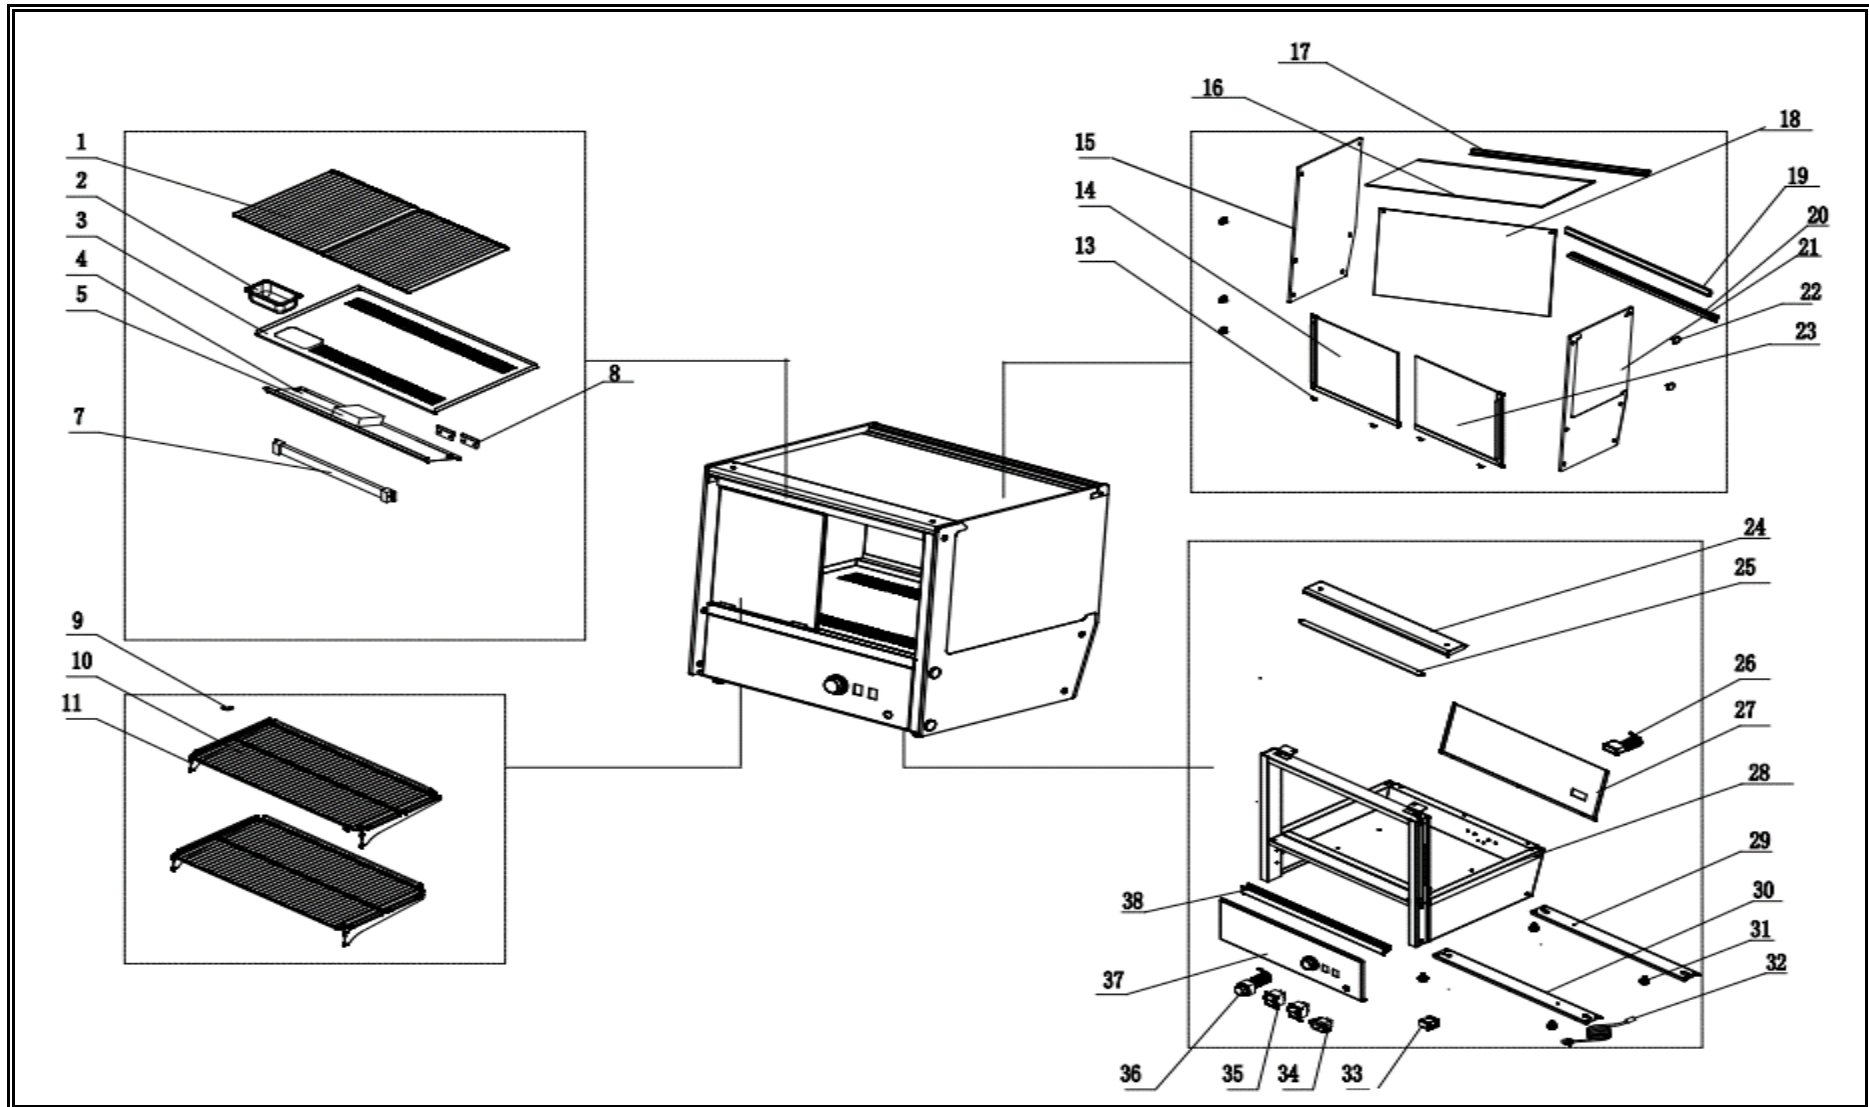

**7450.0685**

Onderdelen informatie  
Erzatzteil information  
Spare part information  
Information de pièces

POS:	Art.No.:	Omschrijving:	Aantal:
1		BOTTOM SHELF	2PCS
2		PAN	1PC
3		AIR FLOW COVER BOARD	1PC
4		FAN SUPPORT	1PC
5	CS9999.0136	FAN	1PC
7		HEATER	1PC
8	CS9993.2448	SENSOR FIXED CLIP	2PCS
9		SUPPORT CLIP	4PCS
10		TOP SHELF	2PC
11	CS9338.1715	SHELF SUPPORT	2PC
11a		SHELF SUPPORT	2PC
13		DOOR WHEEL	4PCS
14		DOOR	1PC
15		SIDE GLASS	1PC
16		TOP GLASS	1PC
17		GLASS SUPPORT	1PC
18		CURVED GLASS	1PC
19		CURVER GLASS HOLDER	1PC
20		BODY PROTECTOR FRAME	1PC
21		SIDE GLASS	1PC
22		HEX DOMED CAP NUT	10PCS
22a		HEX DOMED CAP NUT	10PCS
22b		HEX DOMED CAP NUT	10PCS
22c		HEX DOMED CAP NUT	10PCS
23		DOOR	1PC
24		TOP LAMP COVER	1PC
25		LAMP	1PC
26		WATER Controller	1PC
27		BACK PANNEL	1PC
28		BODY	1PC
29		FEET SUPPORT BACK	1PC
30		FEET SUPPORT FRONT	1PC
31	CS9338.1195	FEET	4PCS
32		PLUG	1PC
33		Transformer for LED Lamp	1PC
34		Connector plugs	1PC
35	CS9108.0244	Main Switch	2PCS
36	CS9338.1705	Controller	1PC
37		FRONT PANNEL	1PC
38		BOTTOM DOOR GUIDE	1PC