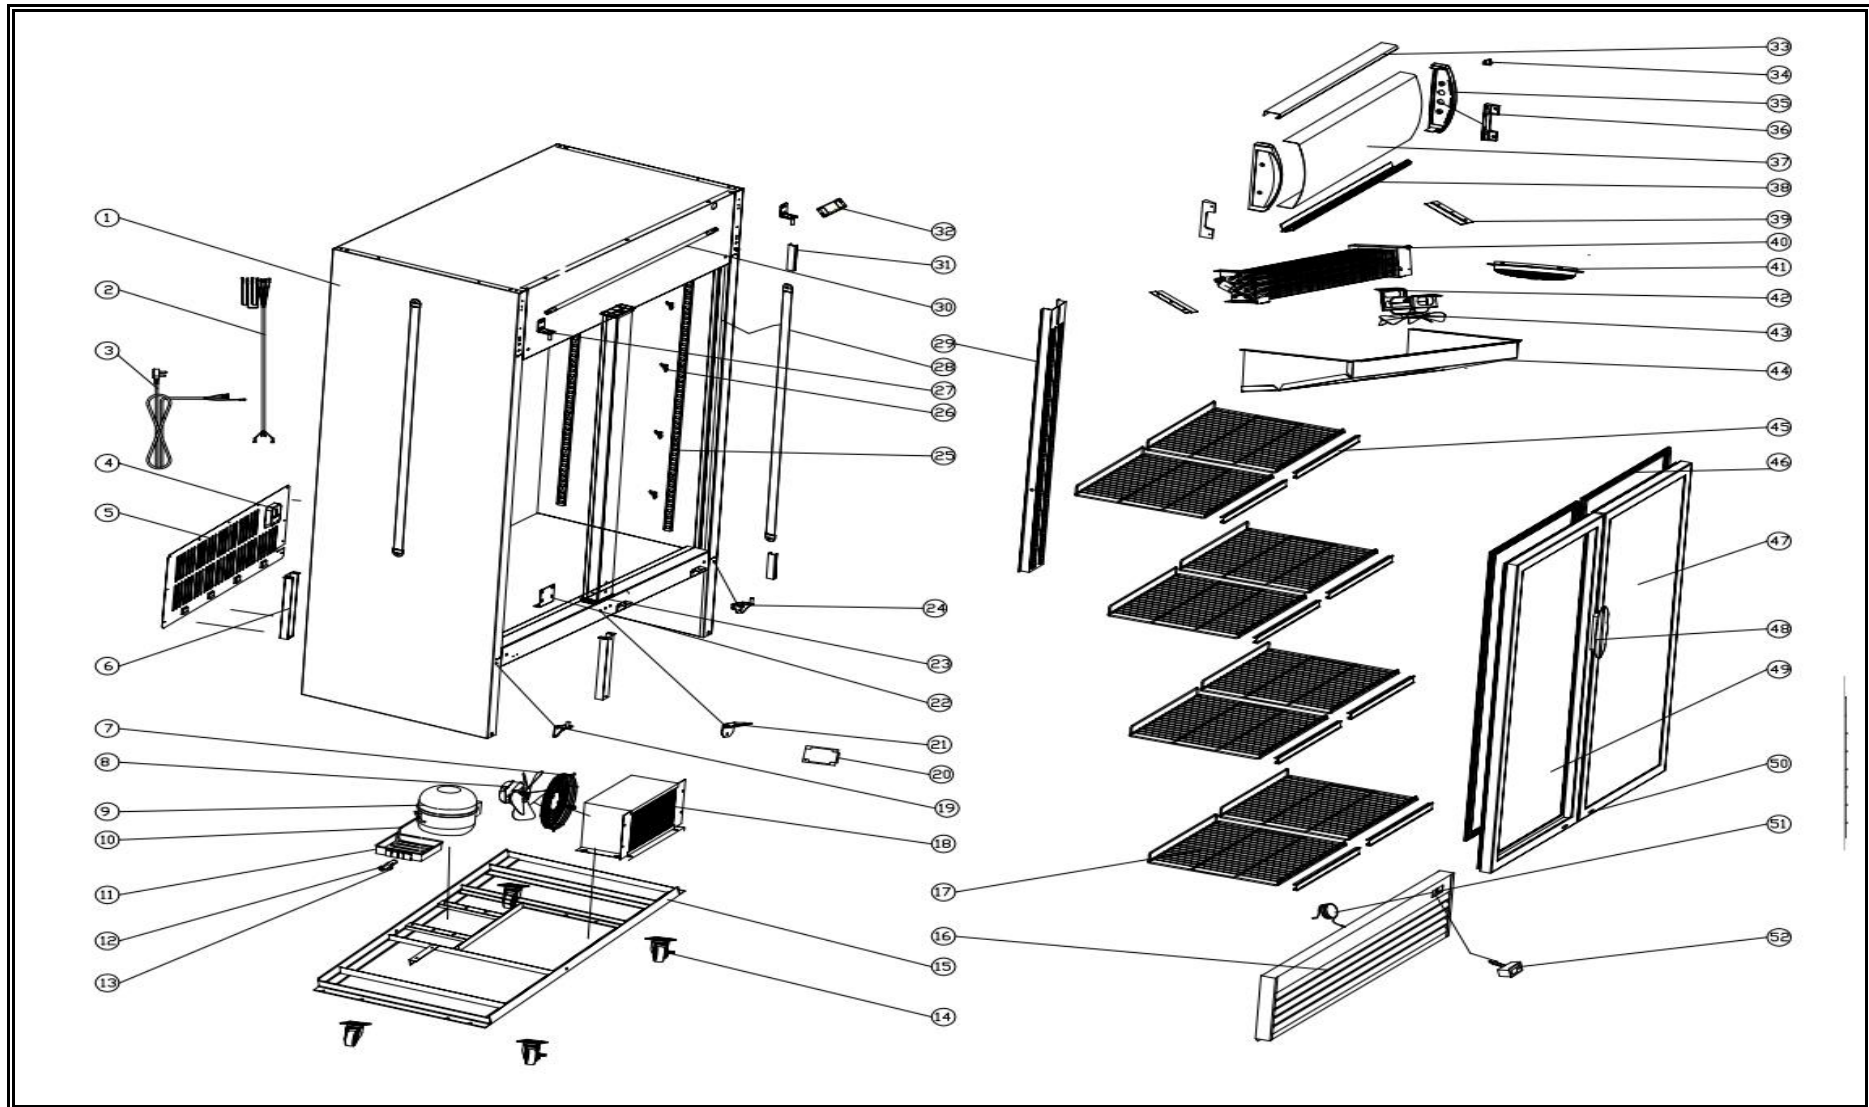

7527.0105

XXX

Onderdelen informatie
Erzatzteil information
Spare part information
Information de pièces

| POS: | Art.No.: | Omschrijving: | Aantal: |
|------|--------------|------------------------------------|---------|
| 01 | 7527.0105.01 | The Body | |
| 02 | 7527.0105.02 | connecting wires | |
| 03 | 7527.0105.03 | power cord | |
| 04 | 7527.0105.04 | Plug holder | |
| 05 | 7527.0105.05 | compressor compartment back cover | |
| 06 | 7527.0105.06 | back cover support plate | |
| 07 | 7527.0105.07 | fan guard | |
| 08 | 7527.0105.08 | condenser fan | |
| 09 | CS9390.2860 | compressor | |
| 10 | 7527.0105.10 | evaporator pipe | |
| 11 | 7527.0105.11 | water tray | |
| 12 | 7527.0105.12 | filter | |
| 13 | 7527.0105.13 | holder of filter | |
| 14 | CS9338.4668 | wheels | |
| 15 | 7527.0105.15 | bottom fixing plate | |
| 16 | CS9338.4640 | compressor compartment front cover | |
| 17 | CS7527.9110 | shelves | |
| 18 | 7527.0105.18 | condenser | |
| 19 | CS9338.4674 | left down hinge | |
| 20 | CS9338.4688 | junction box | |
| 21 | 7527.0105.21 | door holder accessories | |
| 22 | CS9338.4678 | central holder | |
| 23 | 7527.0105.23 | central decorate | |
| 24 | CS9338.4672 | right down hinge | |
| 25 | 7527.0105.25 | Pilaster | |
| 26 | CS7527.9100 | K clip | |
| 27 | CS9338.4676 | upper hinge | |
| 28 | CS9338.4670 | inside LED light | |
| 29 | 7527.0105.29 | central holder cover | |
| 30 | 7527.0105.30 | canopy LED light | |
| 31 | 7527.0105.31 | LED light cover | |
| 32 | CS9338.4662 | LED light transformer | |
| 33 | CS9338.4684 | canopy upper cover | |
| 34 | CS9338.4664 | light switch | |
| 35 | CS9338.4684 | canopy side cover | |
| 36 | CS9338.4684 | canopy side cover holder | |
| 37 | CS9338.4684 | canopy | |
| 38 | CS9338.4684 | canopy down cover | |
| 39 | 7527.0105.39 | evaporator holder | |
| 40 | 7527.0105.40 | copper fins evaporator | |
| 41 | 7527.0105.41 | evaporator fan motor cover | |
| 42 | 7527.0105.42 | fan motor fixing plate | |
| 43 | CS9390.0128 | evaporator fan motor | |