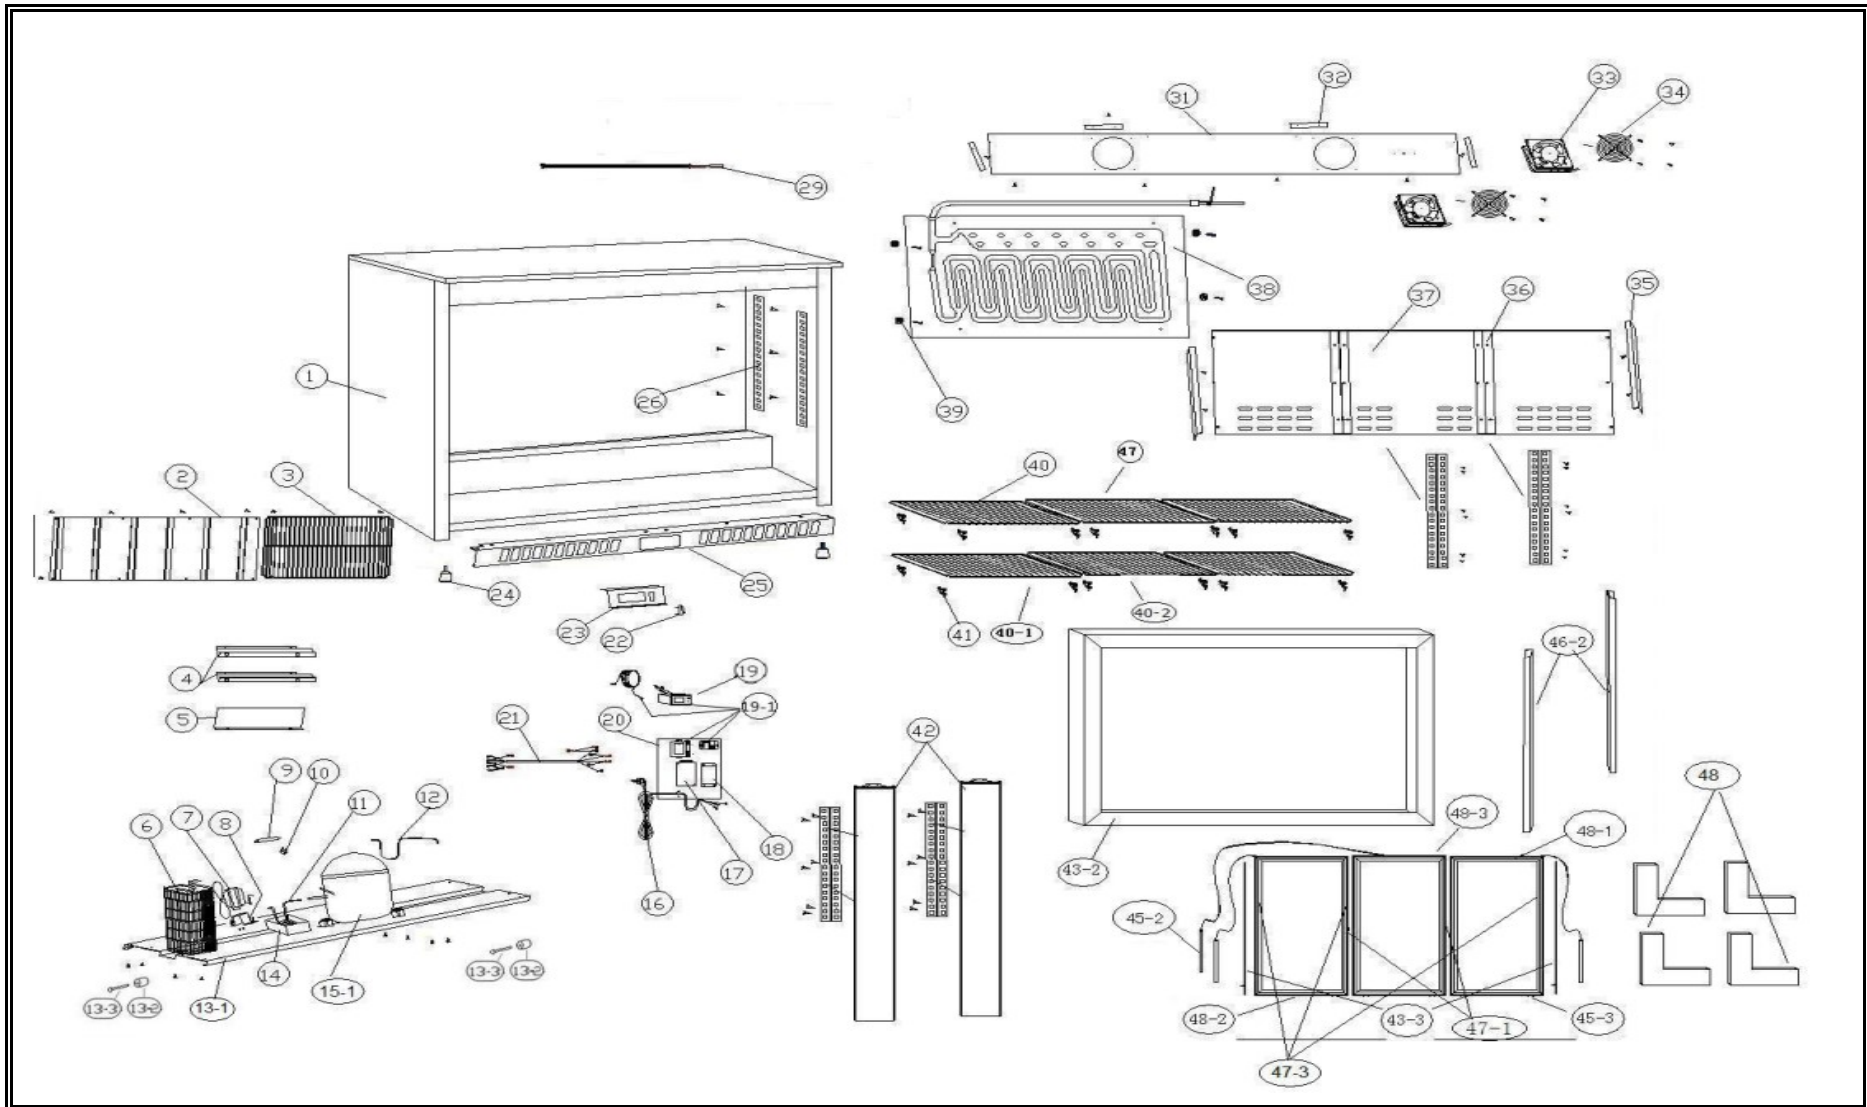

**7527.0025**

**XXX**

Onderdelen informatie  
Erzatzteil information  
Spare part information  
Information de pièces

POS:	Art.No.:	Omschrijving:	Aantal:
01	7527.0025.01	Body	
02	7527.0005.02	Rear Panel – Compressor Housing	
03	7527.0005.03	Rear Grill – Compressor Housing	
04	7527.0005.04	Front Panel Support Bracket	
05	7527.0005.05	Panel	
06	7527.0005.06	Condenser	
07	7527.0005.07	Condenser Fan Motor	
08	7527.0005.08	Fan Mounting	
09	7527.0005.09	Filter Drier	
10	7527.0005.10	Filter Drier Clip	
11	7527.0005.11	Evaporating Tube	
12	7527.0005.12	Pipe	
13	7527.0005.13	Compressor Mounting Plate	
13-1	7527.0005.13-1	Compressor Mounting Plate	
13-2	7527.0005.13-2	Wheel	
13-3	7527.0005.13-3	Wheel Axle	
14	7527.0005.14	Drip Tray	
15	7527.0005.15	Compressor (R134a)	
15-1	7527.0005.15-1	Compressor (R600a)	
16	7527.0005.16	Power Lead & Plug	
17	7527.0005.17	Junction Box	
18	7527.0005.18	LED Ballast	
19	7527.0005.19	Digital Controller	
19-1	7527.0005.19-1	Complete Controller Set	
20	7527.0005.20	Mounting Plate	
21	7527.0005.21	Wiring Loom	
22	7527.0005.22	Light Switch	
23	7527.0005.23	Controller Mounting Plate	
24	7527.0005.24	Adjusting Foot	
25	7527.0005.25	Front Panel	
26	7527.0005.26	Shelf Rail	
29	7527.0005.29	LED Light	
31	7527.0005.31	Fan Support	
32	7527.0005.32	Bracket	
33	7527.0005.33	Evaporator Fan	
34	7527.0005.34	Fan Grill	
35	7527.0005.35	Evaporator Panel Support Bracket	
36	7527.0005.36	Evaporator Panel Support	
37	7527.0005.37	Rear Panel	
38	7527.0005.38	Evaporator	
39	7527.0005.39	Fixings	
40	7527.0005.40	Shelf	
40-1	7527.0005.40-1	Wine Shelf Right/ Left	