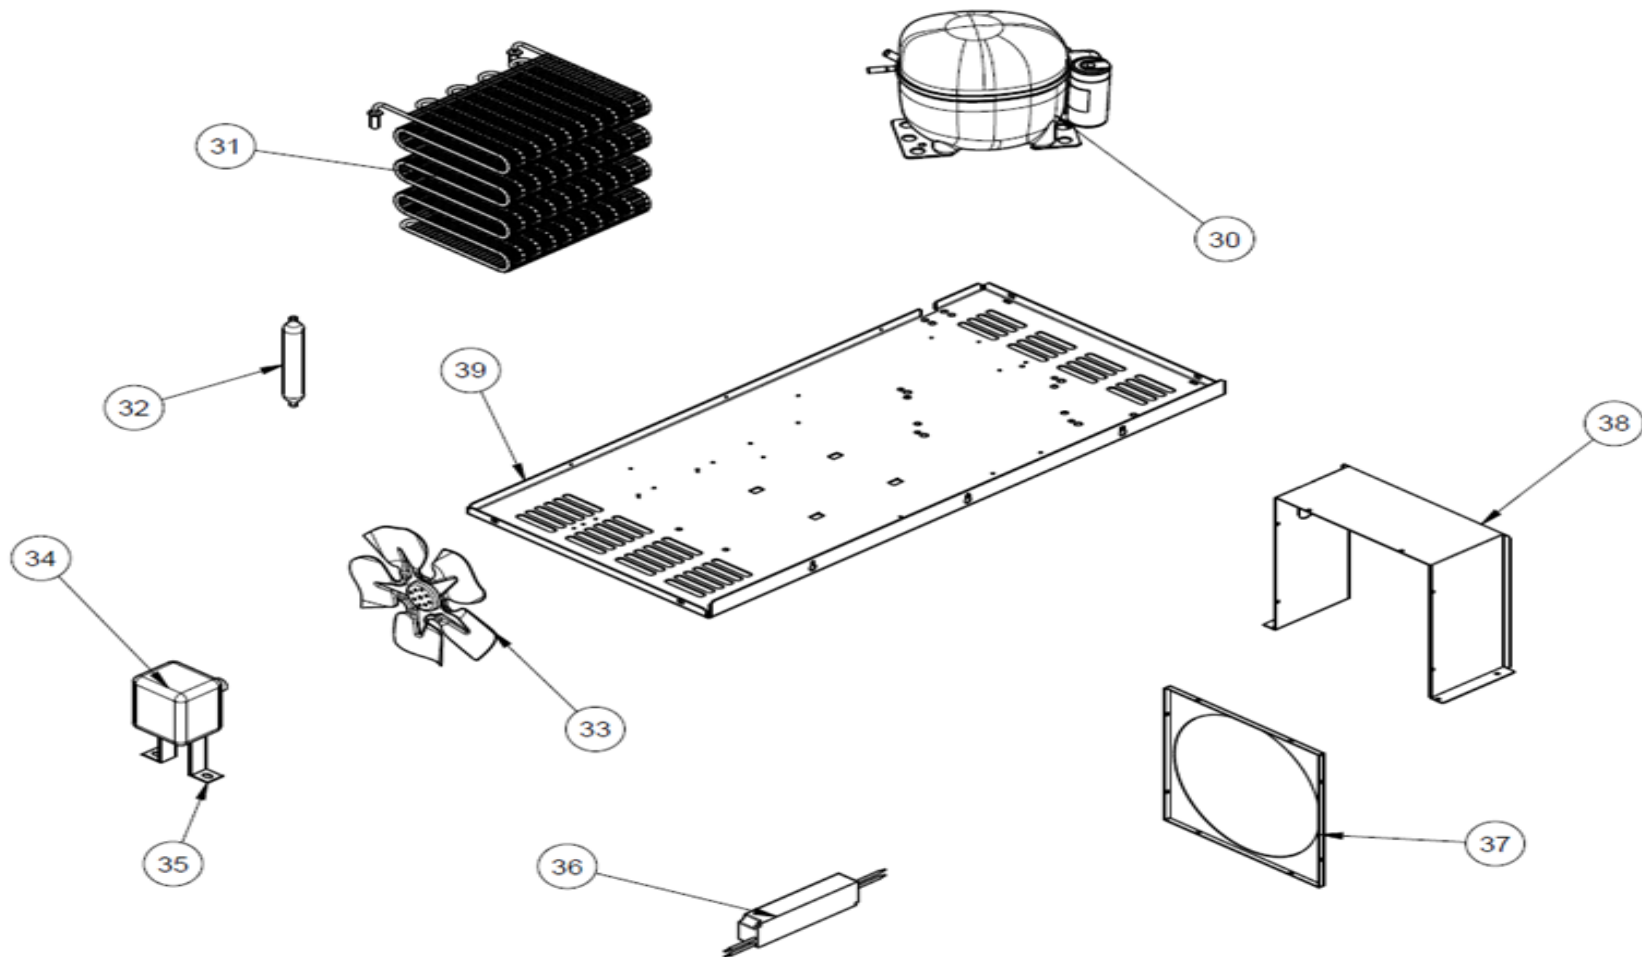

7072.0020

Onderdelen informatie
Erzatzteil information
Spare part information
Information de pièces

POS:	Art.No.:	Omschrijving:	Aantal:
1		SIDE SHUTTER	
2		THERMOSTAT SHEET	
3		CONTROL PANEL	
4	CS9338.4200	THERMOSTAT	
5	CS9338.4210	ON-OFF SWITCH	
6		CONTROL PANEL COVER	
7		CONTROL PANEL LABEL	
8		PROBE COVER	
9		WHEEL BRAKE	
10	CS9338.4212	BUMPER FINISH	
11		WHEEL WITHOUT BRAKE	
12	CS9338.4218	ADJUSTABLE FEET	
13		BUMPER	
14		WIRE SHELF LEFT	
15		WIRE SHELF FRONT	
16		WIRE SHELF BACK	
17		WIRE SHELF WALL	
18		SEPERATOR	
19		WIRE SHELF RIGHT	
20		SHELF	
21		SLIP GASKET	
22		GLASS GASKET	
23		LED HOLDER	
24		LED MOUNTING SHEET	
25		PRICE LABEL PROFILE	
26		BOTTOM GLASS	
27	CS9338.4256	TOP GLASS	
28	CS9338.4266	LED	
29		MIDDLE SUPPORT	
30	CS9338.4224	COMPRESSOR	
31	CS9338.4222	CONDENSER	
32	CS9338.4208	DRAYER	
33		PROPELLER	
34		FAN MOTOR	
35		FAN FOOT	
36	CS9338.4208	DRIVER	
37		FRONT HOOD SHEET	
38		HOOD SHEET	
39		CHASSIS	