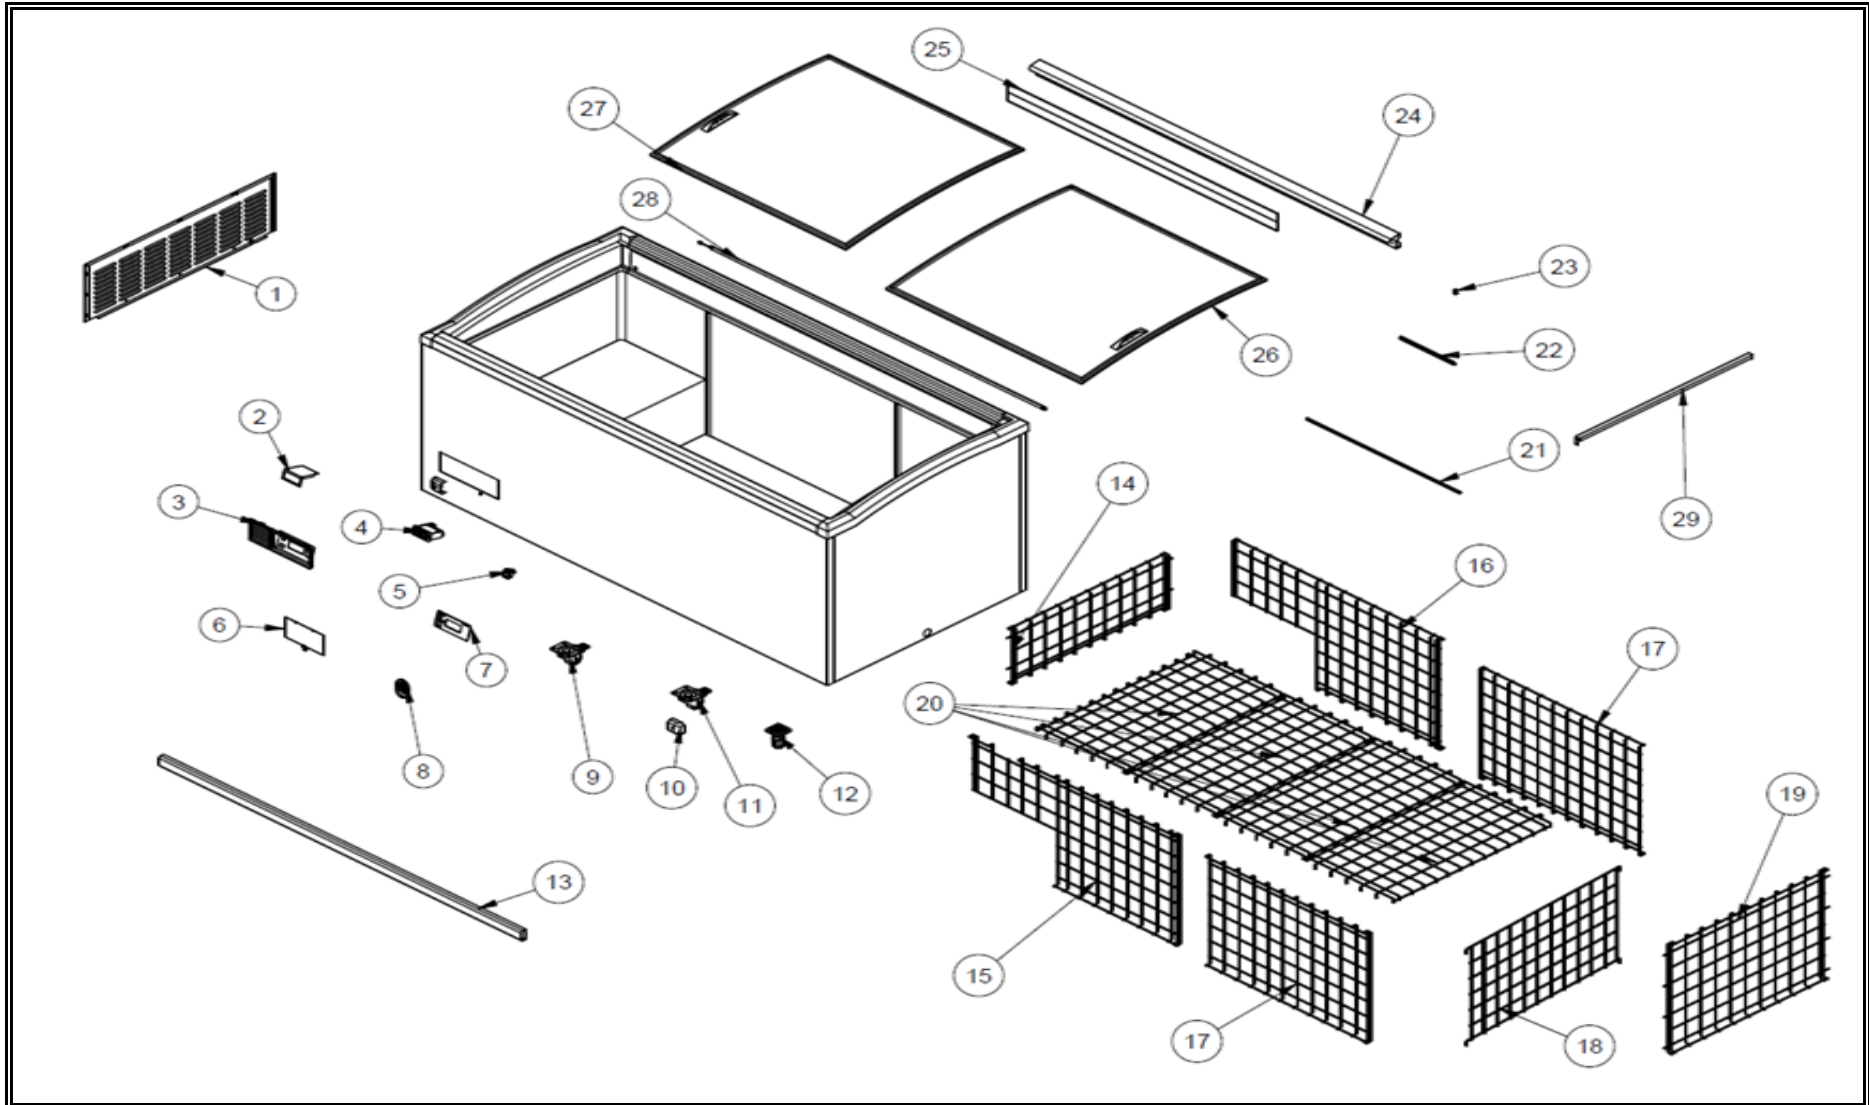

7072.0020

Onderdelen informatie
Erzatzteil information
Spare part information
Information de pièces

POS:	Art.No.:	Omschrijving:	Aantal:
1		SIDE SHUTTER	
2		THERMOSTAT SHEET	
3		CONTROL PANEL	
4	CS9338.4200	THERMOSTAT	
5	CS9338.4210	ON-OFF SWITCH	
6		CONTROL PANEL COVER	
7		CONTROL PANEL LABEL	
8		PROBE COVER	
9		WHEEL BRAKE	
10	CS9338.4212	BUMPER FINISH	
11		WHEEL WITHOUT BRAKE	
12	CS9338.4218	ADJUSTABLE FEET	
13		BUMPER	
14		WIRE SHELF LEFT	
15		WIRE SHELF FRONT	
16		WIRE SHELF BACK	
17		WIRE SHELF WALL	
18		SEPERATOR	
19		WIRE SHELF RIGHT	
20		SHELF	
21		SLIP GASKET	
22		GLASS GASKET	
23		LED HOLDER	
24		LED MOUNTING SHEET	
25		PRICE LABEL PROFILE	
26		BOTTOM GLASS	
27	CS9338.4256	TOP GLASS	
28	CS9338.4266	LED	
29		MIDDLE SUPPORT	
30	CS9338.4224	COMPRESSOR	
31	CS9338.4222	CONDENSER	
32	CS9338.4208	DRAYER	
33		PROPELLER	
34		FAN MOTOR	
35		FAN FOOT	
36	CS9338.4208	DRIVER	
37		FRONT HOOD SHEET	
38		HOOD SHEET	
39		CHASSIS	