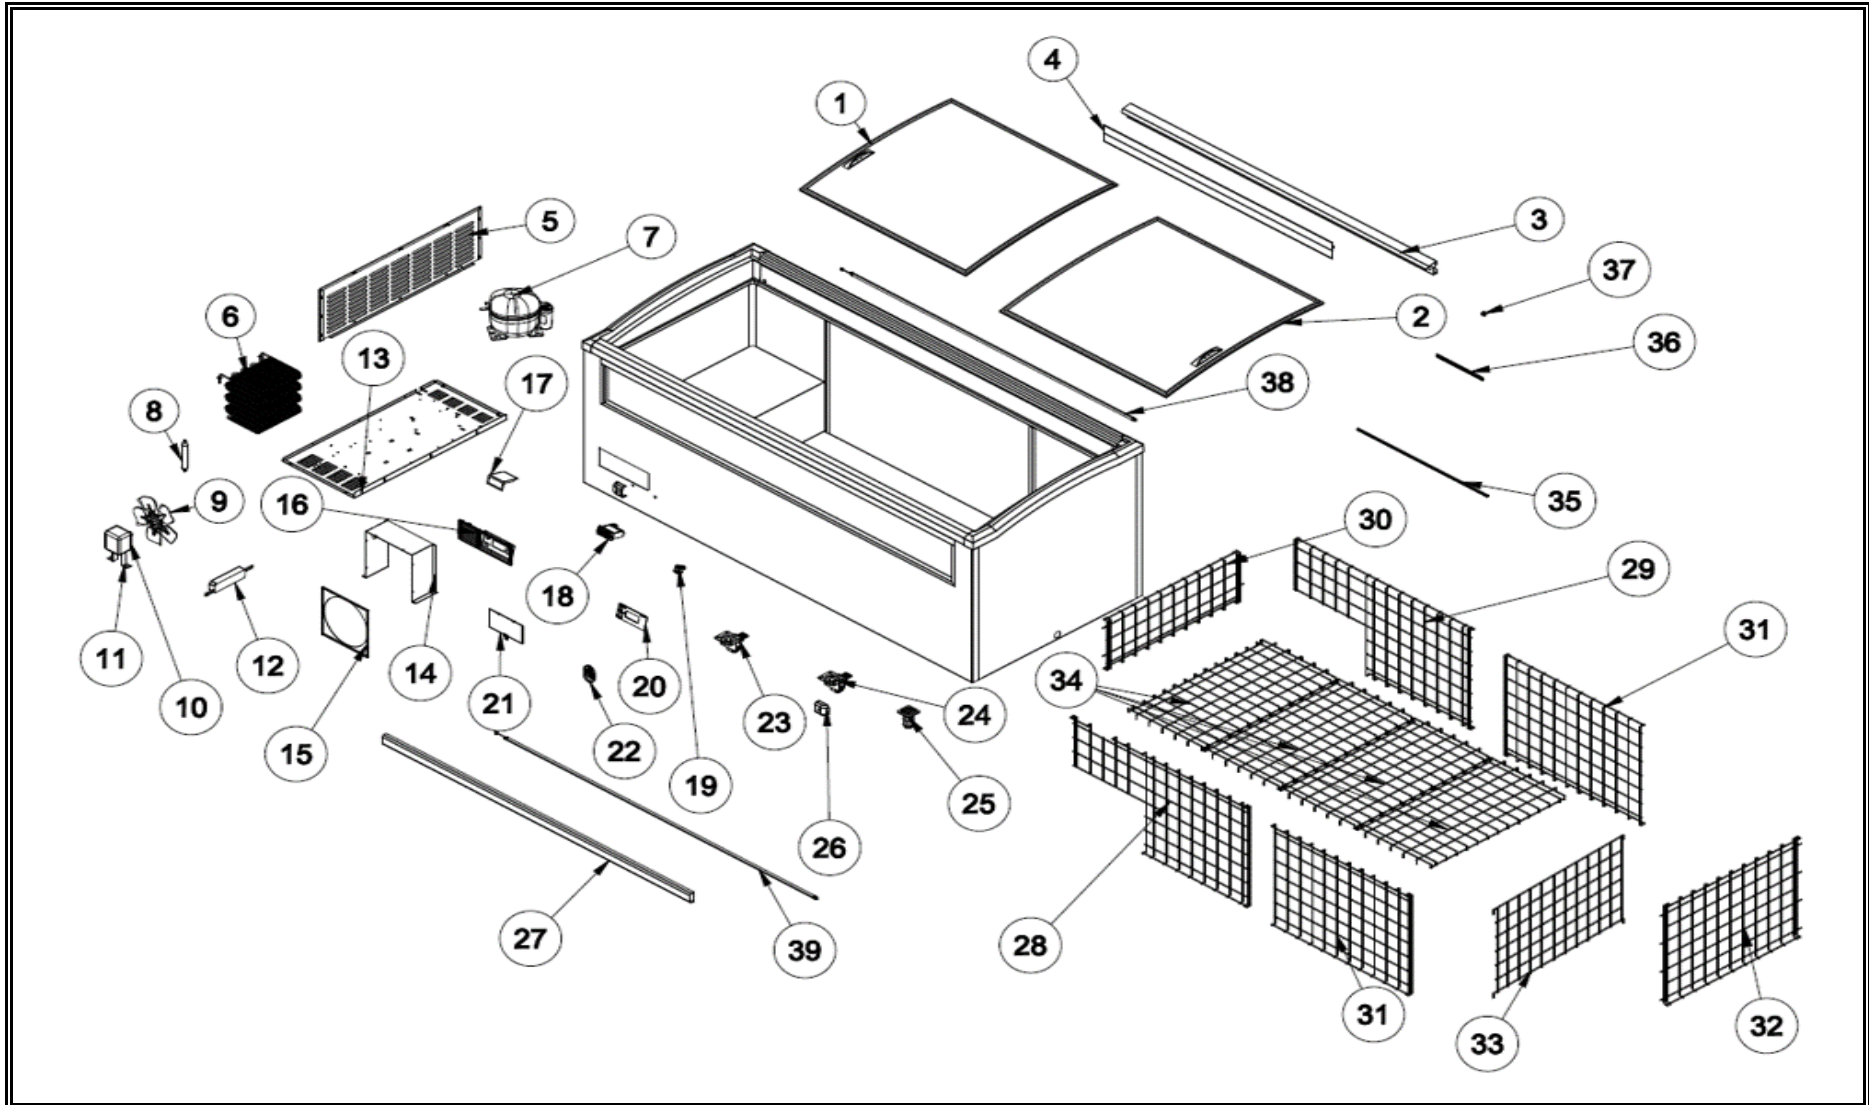

7072.0030

Onderdelen informatie
Erzatzteil information
Spare part information
Information de pièces

POS:	Art.No.:	Omschrijving:	Aantal:
1	CS9338.4260	TOP GLASS	
2		BOTTOM GLASS	
3		LED MOUNTING SHEET	
4		PRICE LABEL PROFILE	
5		SIDE SHUTTER	
6	CS9338.4222	CONDENSER	
7	CS9338.4220	COMPRESSOR	
8	CS9338.4208	DRAYER	
9		PROPELLER	
10		FAN MOTOR	
11		FAN FOOT	
12		DRIVER	
13		CHASSIS	
14		HOOD SHEET	
15		FRONT HOOD SHEET	
16		CONTROL PANEL	
17		THERMOSTAT SHEET	
18	CS9338.4200	THERMOSTAT	
19	CS9338.4210	ON-OFF SWITCH	
20		CONTROL PANEL LABEL	
21		CONTROL PANEL COVER	
22		PROBE COVER	
23		WHEEL BRAKE	
24		WHEEL WITHOUT BRAKE	
25	CS9338.4218	ADJUSTABLE FEET	
26	CS9338.4212	BUMPER FINISH	
27		BUMPER	
28		WIRE SHELF FRONT	
29		WIRE SHELF BACK	
30		WIRE SHELF LEFT	
31		WIRE SHELF WALL	
32		WIRE SHELF RIGHT	
34		SHELF	
35		SLIP GASKET	
36		GLASS GASKET	
37		LED HOLDER	
38	CS9338.4242	LED	
39	CS9338.4244	LED	