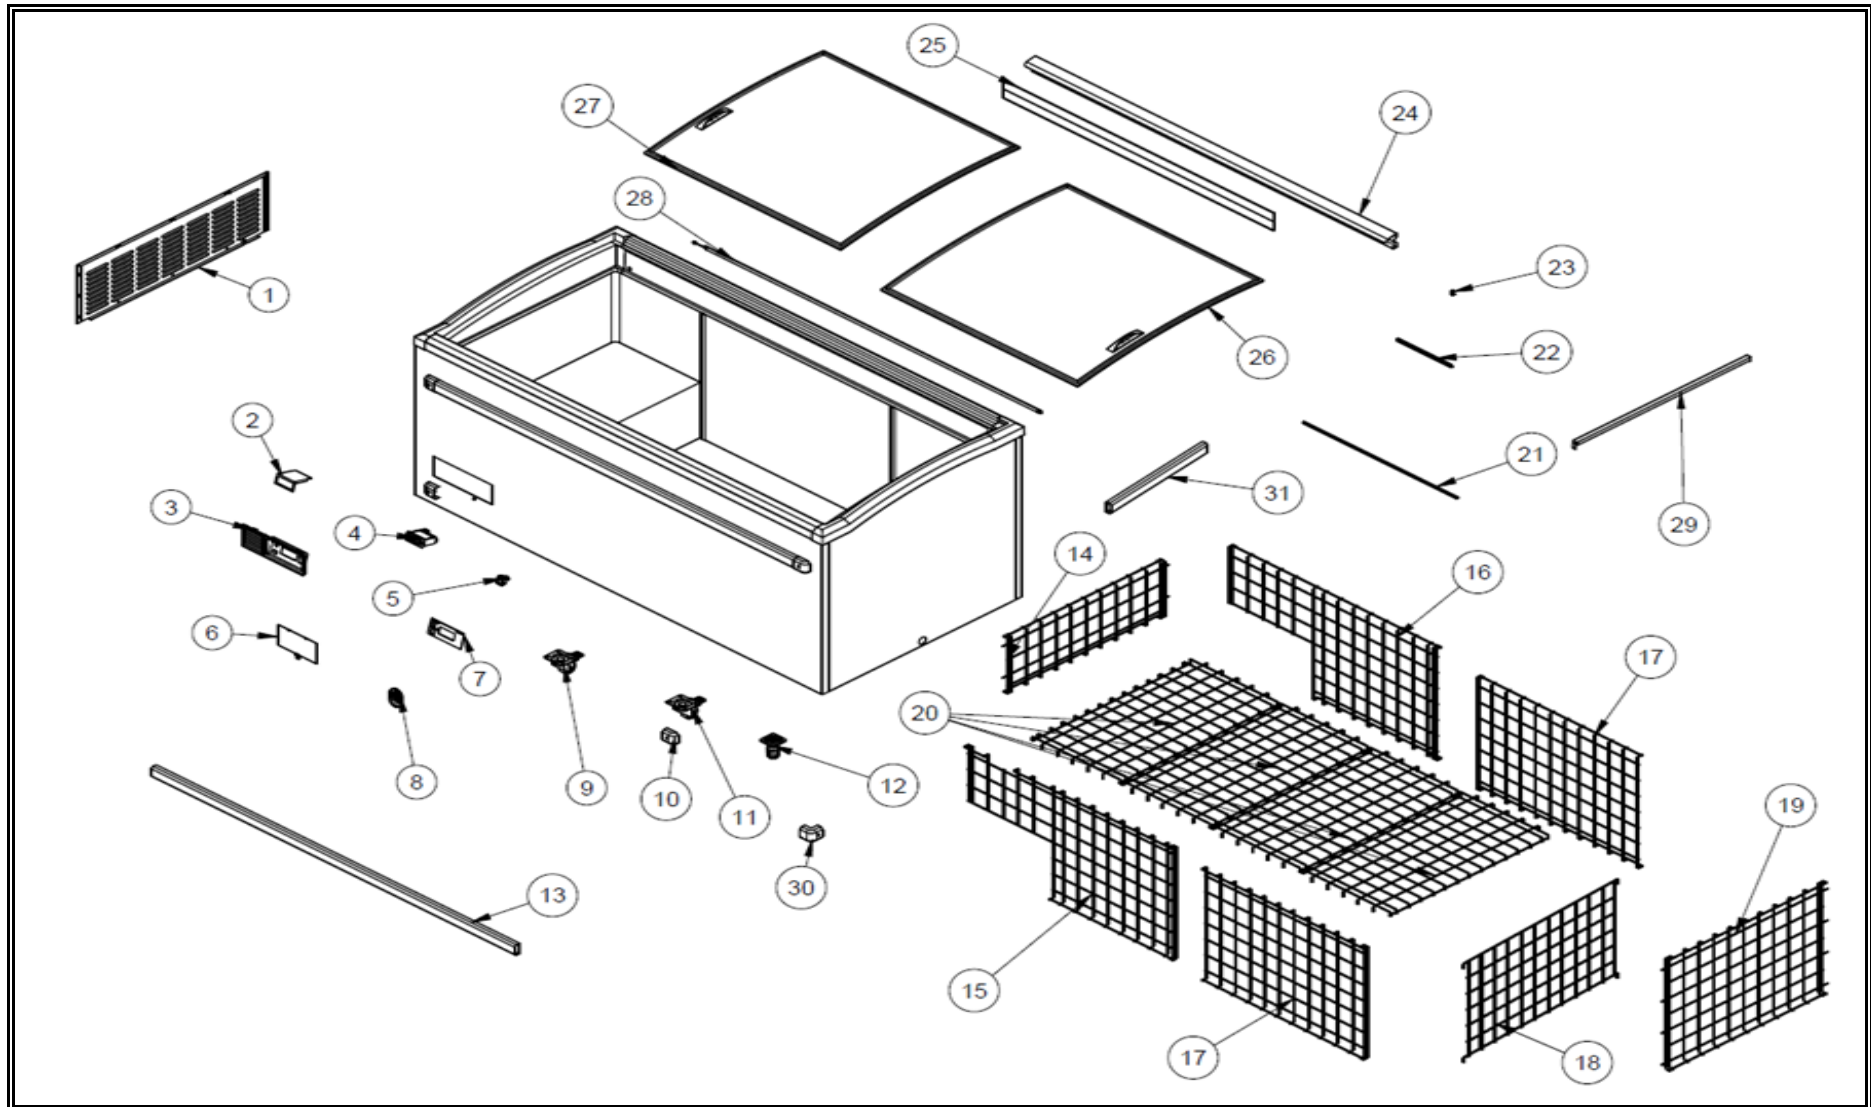

7072.0050

Onderdelen informatie
Erzatzteil information
Spare part information
Information de pièces

POS:	Art.No.:	Omschrijving:	Aantal:
1		SIDE SHUTTER	
2		THERMOSTAT SHEET	
3		CONTROL PANEL	
4	CS9338.4200	THERMOSTAT	
5	CS9338.4210	ON-OFF SWITCH	
6		CONTROL PANEL COVER	
7		CONTROL PANEL LABEL	
8		PROBE COVER	
9		WHEEL BRAKE	
10	CS9338.4212	BUMPER FINISH	
11		WHEEL WITHOUT BRAKE	
12	CS9338.4218	ADJUSTABLE FEET	
13		BUMPER FRONT	
14		WIRE SHELF LEFT	
15		WIRE SHELF FRONT	
16		WIRE SHELF BACK	
17		WIRE SHELF WALL	
18		SEPERATOR	
19		WIRE SHELF RIGHT	
20		SHELF	
21		SLIP GASKET	
22		GLASS GASKET	
23		LED HOLDER	
24		LED MOUNTING SHEET	
25		PRICE LABEL PROFILE	
26	CS9338.4250	BOTTOM GLASS	
27	CS9338.4252	TOP GLASS	
28	CS9338.4242	LED	
29		MIDDLE SUPPORT	
30		BUMPER CORNER	
31		BUMDER SIDE	
32	CS9338.4208	DRAYER	
33		PROPELLER	
34		FAN MOTOR	
35		FAN FOOT	
36	CS9338.4208	DRIVER	
37		FRONT HOOD SHEET	
38		HOOD SHEET	
39		CHASSIS	
40	CS9338.4220	COMPRESSOR	
41	CS9338.4222	CONDENSER	