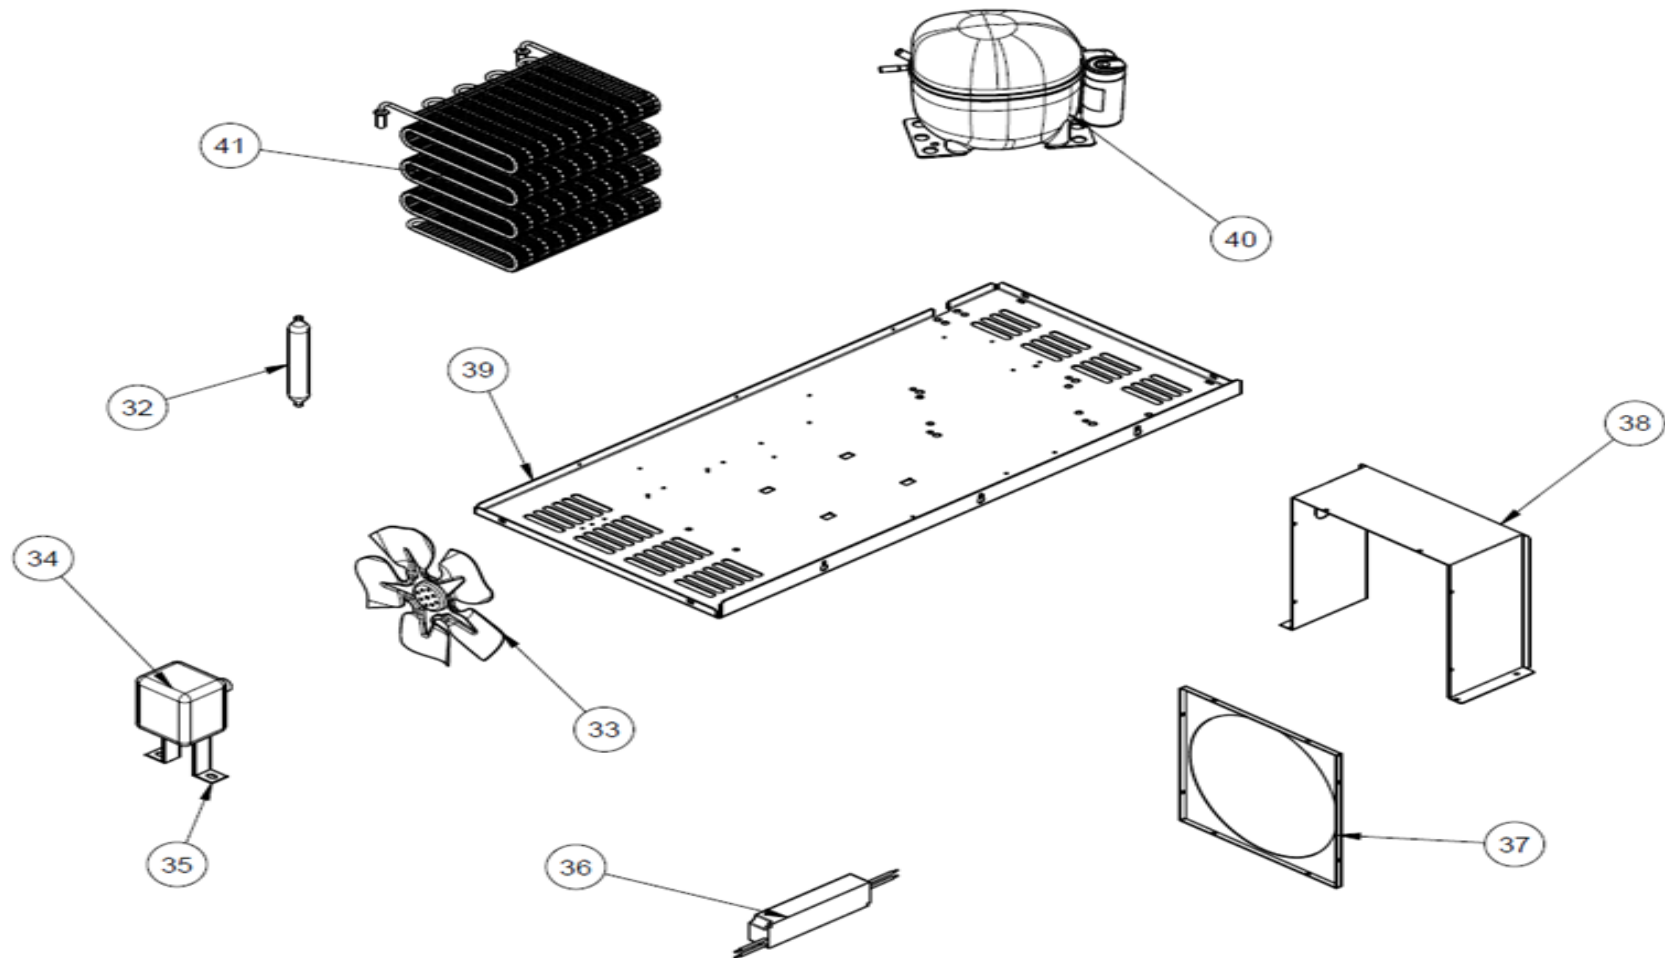

7072.0050

Onderdelen informatie
Erzatzteil information
Spare part information
Information de pièces

POS:	Art.No.:	Omschrijving:	Aantal:
1		SIDE SHUTTER	
2		THERMOSTAT SHEET	
3		CONTROL PANEL	
4	CS9338.4200	THERMOSTAT	
5	CS9338.4210	ON-OFF SWITCH	
6		CONTROL PANEL COVER	
7		CONTROL PANEL LABEL	
8		PROBE COVER	
9		WHEEL BRAKE	
10	CS9338.4212	BUMPER FINISH	
11		WHEEL WITHOUT BRAKE	
12	CS9338.4218	ADJUSTABLE FEET	
13		BUMPER FRONT	
14		WIRE SHELF LEFT	
15		WIRE SHELF FRONT	
16		WIRE SHELF BACK	
17		WIRE SHELF WALL	
18		SEPERATOR	
19		WIRE SHELF RIGHT	
20		SHELF	
21		SLIP GASKET	
22		GLASS GASKET	
23		LED HOLDER	
24		LED MOUNTING SHEET	
25		PRICE LABEL PROFILE	
26	CS9338.4250	BOTTOM GLASS	
27	CS9338.4252	TOP GLASS	
28	CS9338.4242	LED	
29		MIDDLE SUPPORT	
30		BUMPER CORNER	
31		BUMDER SIDE	
32	CS9338.4208	DRAYER	
33		PROPELLER	
34		FAN MOTOR	
35		FAN FOOT	
36	CS9338.4208	DRIVER	
37		FRONT HOOD SHEET	
38		HOOD SHEET	
39		CHASSIS	
40	CS9338.4220	COMPRESSOR	
41	CS9338.4222	CONDENSER	