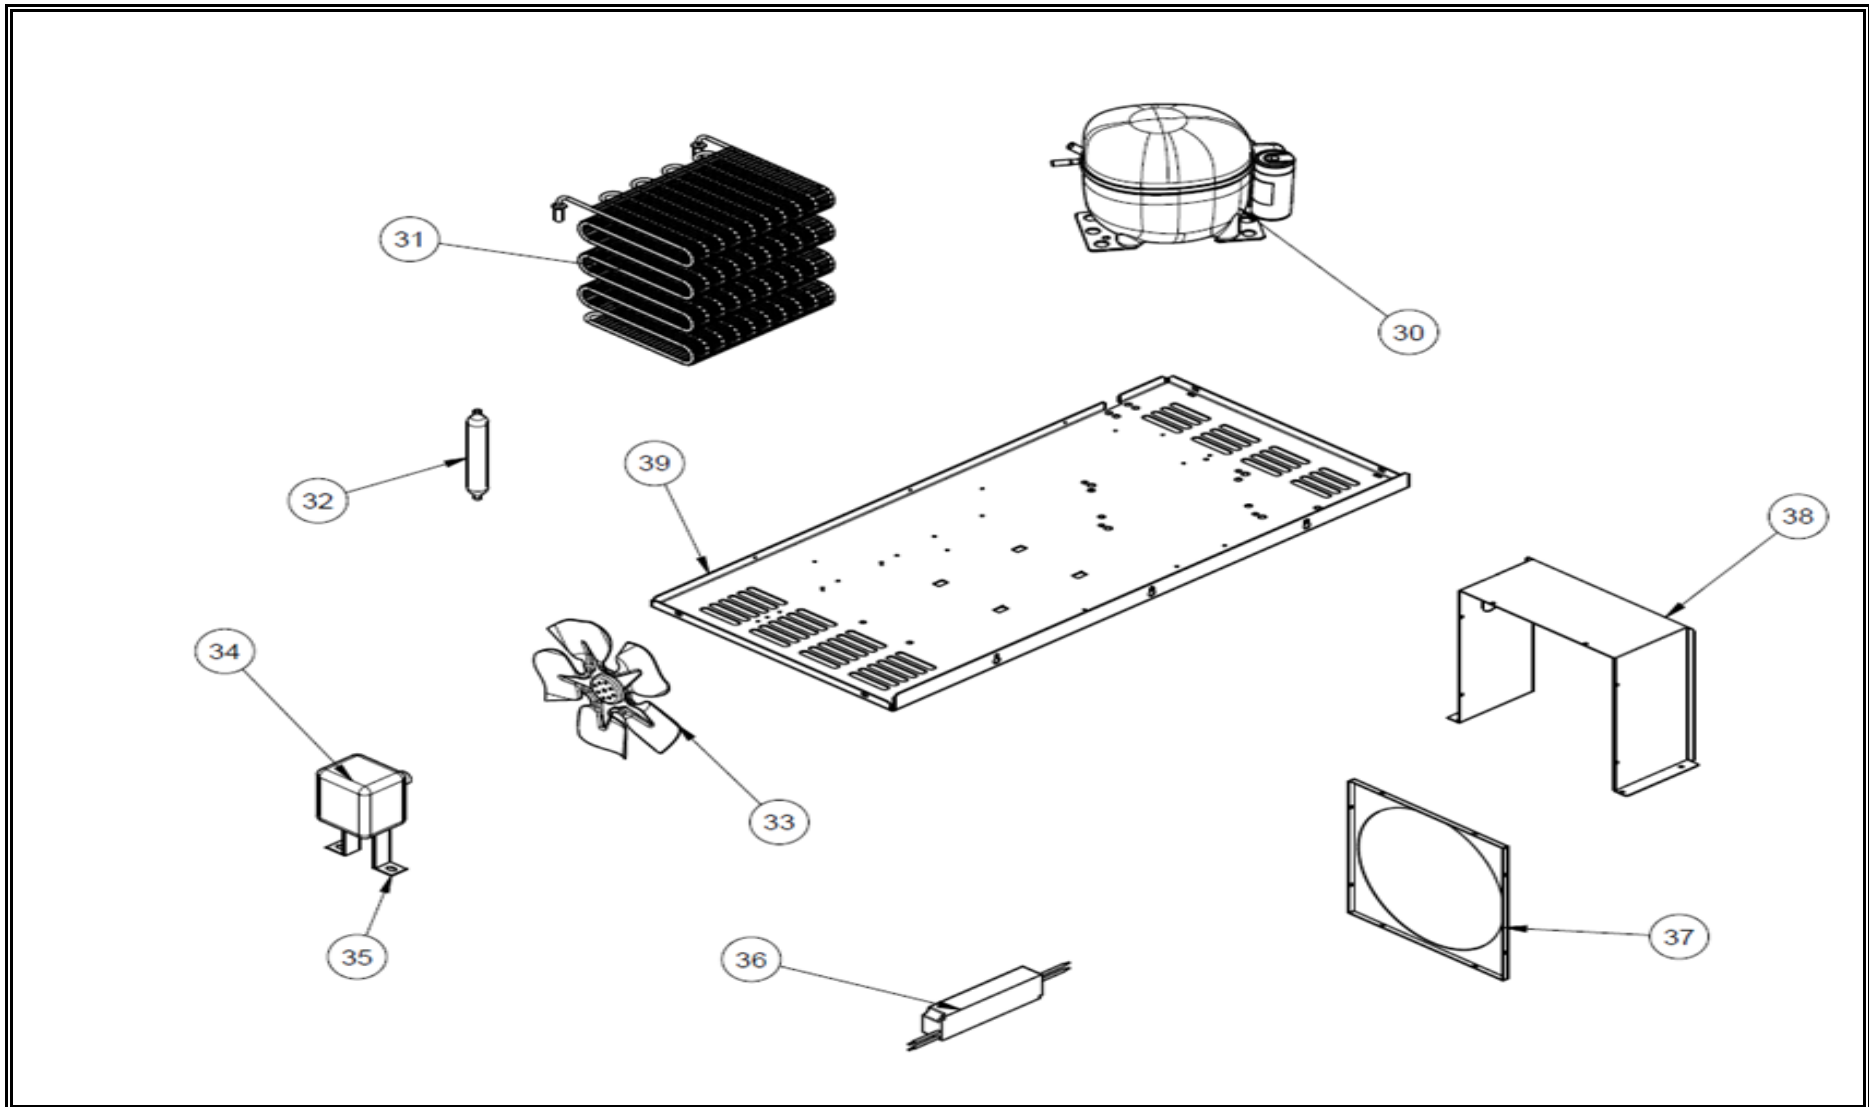

***7072.0060***

Onderdelen informatie  
Erzatzteil information  
Spare part information  
Information de pièces

POS:	Art.No.:	Omschrijving:	Aantal:
1		SIDE SHUTTER	
2		THERMOSTAT SHEET	
3		CONTROL PANEL	
4	CS9338.4200	THERMOSTAT	
5	CS9338.4210	ON-OFF SWITCH	
6		CONTROL PANEL COVER	
7		CONTROL PANEL LABEL	
8		PROBE COVER	
9		WHEEL BRAKE	
10	CS9338.4212	BUMPER FINISH	
11		WHEEL WITHOUT BRAKE	
12	CS9338.4218	ADJUSTABLE FEET	
13		BUMPER	
14		WIRE SHELF LEFT	
15		WIRE SHELF FRONT	
16		WIRE SHELF BACK	
17		WIRE SHELF WALL	
18		SEPERATOR	
19		WIRE SHELF RIGHT	
20		SHELF	
21		SLIP GASKET	
22		GLASS GASKET	
23		LED HOLDER	
24		LED MOUNTING SHEET	
25		PRICE LABEL PROFILE	
26		BOTTOM GLASS	
27	CS9338.4256	TOP GLASS	
28	CS9338.4266	LED	
29		MIDDLE SUPPORT	
30	CS9338.4224	COMPRESSOR	
31	CS9338.4222	CONDENSER	
32	CS9338.4208	DRAYER	
33		PROPELLER	
34		FAN MOTOR	
35		FAN FOOT	
36	CS9338.4208	DRIVER	
37		FRONT HOOD SHEET	
38		HOOD SHEET	
39		CHASSIS	