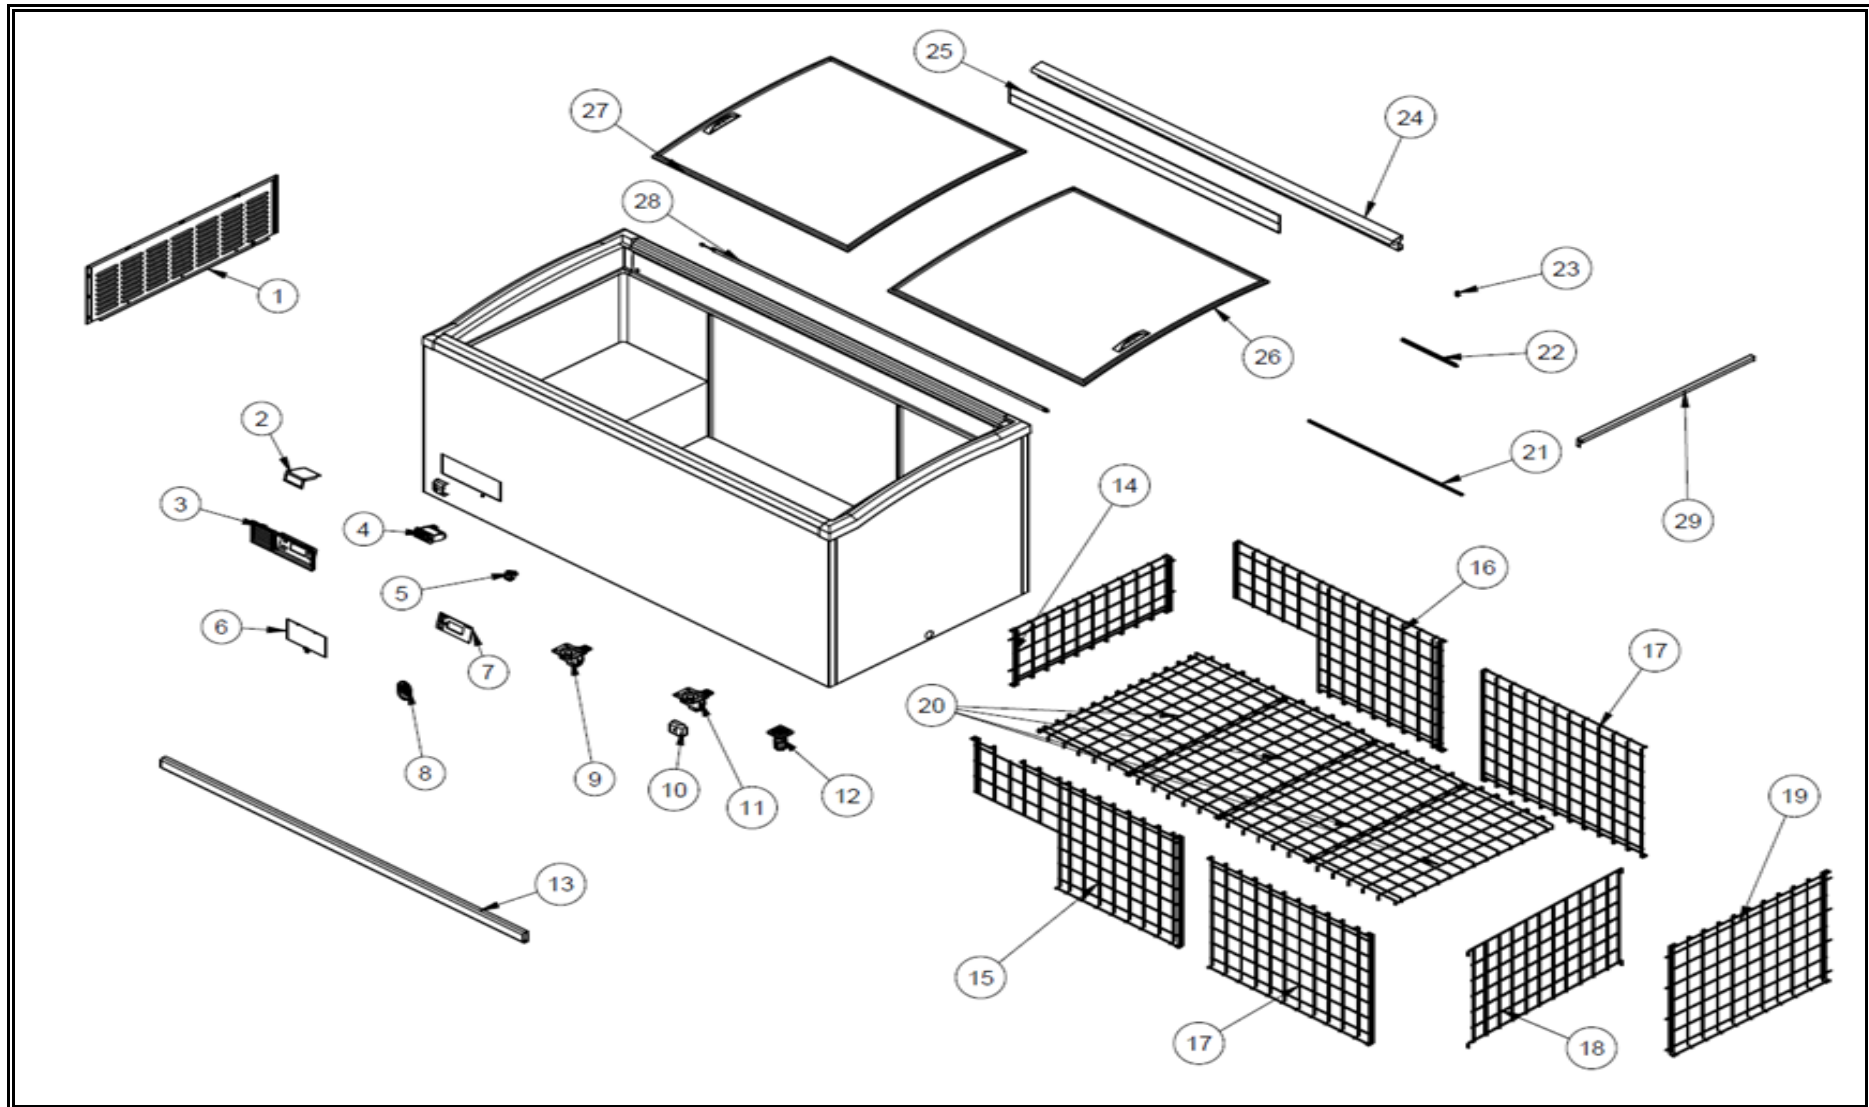

***7072.0060***

Onderdelen informatie  
Erzatzteil information  
Spare part information  
Information de pièces

POS:	Art.No.:	Omschrijving:	Aantal:
1		SIDE SHUTTER	
2		THERMOSTAT SHEET	
3		CONTROL PANEL	
4	CS9338.4200	THERMOSTAT	
5	CS9338.4210	ON-OFF SWITCH	
6		CONTROL PANEL COVER	
7		CONTROL PANEL LABEL	
8		PROBE COVER	
9		WHEEL BRAKE	
10	CS9338.4212	BUMPER FINISH	
11		WHEEL WITHOUT BRAKE	
12	CS9338.4218	ADJUSTABLE FEET	
13		BUMPER	
14		WIRE SHELF LEFT	
15		WIRE SHELF FRONT	
16		WIRE SHELF BACK	
17		WIRE SHELF WALL	
18		SEPERATOR	
19		WIRE SHELF RIGHT	
20		SHELF	
21		SLIP GASKET	
22		GLASS GASKET	
23		LED HOLDER	
24		LED MOUNTING SHEET	
25		PRICE LABEL PROFILE	
26		BOTTOM GLASS	
27	CS9338.4256	TOP GLASS	
28	CS9338.4266	LED	
29		MIDDLE SUPPORT	
30	CS9338.4224	COMPRESSOR	
31	CS9338.4222	CONDENSER	
32	CS9338.4208	DRAYER	
33		PROPELLER	
34		FAN MOTOR	
35		FAN FOOT	
36	CS9338.4208	DRIVER	
37		FRONT HOOD SHEET	
38		HOOD SHEET	
39		CHASSIS	