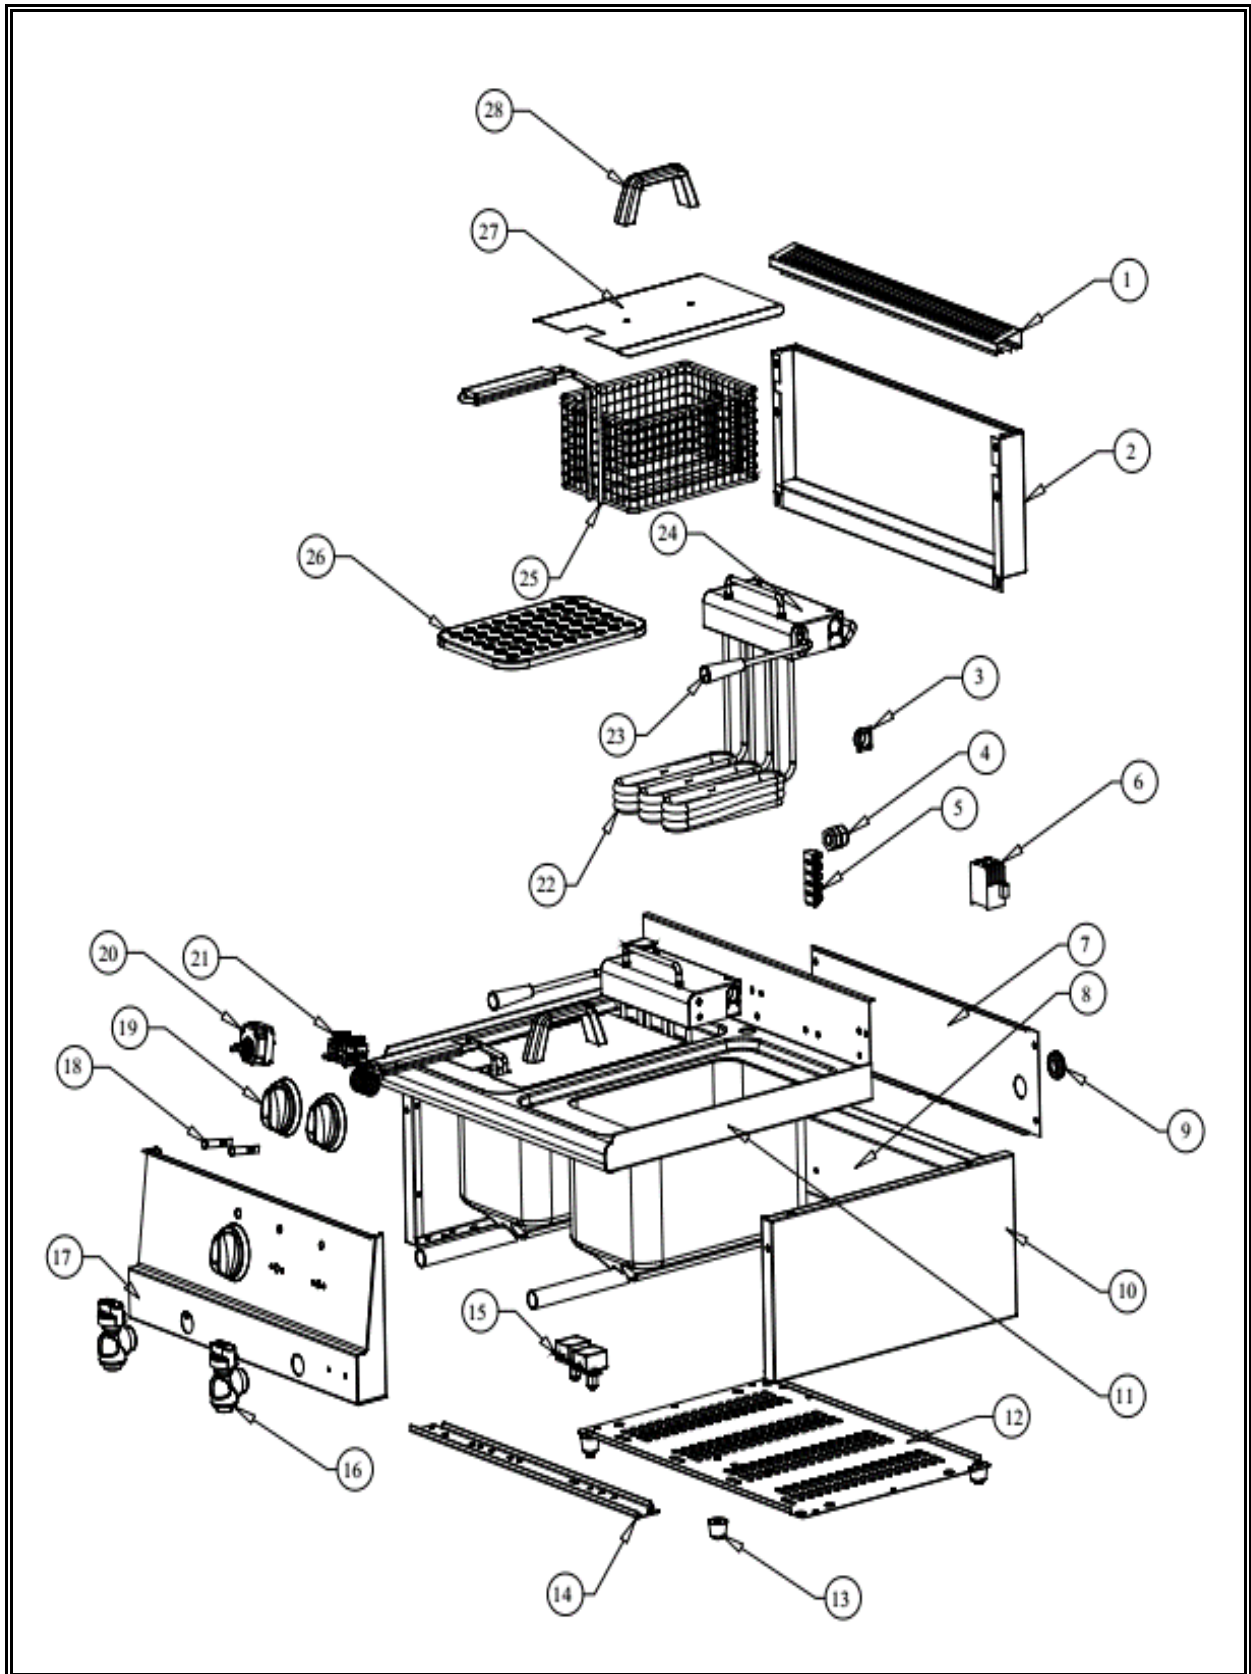

7178.0095

Onderdelen informatie
Erzatzteil information
Spare part information
Information de pièces

POS:	Art.No.:	Omschrijving:	Aantal:
1		Chimney	1
2		Worktop Back Part	1
3		Resistance Box Part	1
4	CS9289.0055	Cable Gland	1
5	CS9289.0735	Electrical Terminal	1
6	CS9289.0140	Contactor 5.5 kW	2
7		Back Panel	1
8		Installation Part	2
9		Grommet Tire	1
10		Side Panel Right	1
11		Top Table	1
12		Bottom Table	1
13	CS9289.0030	Adjustable Legs	4
14		Front Support Part	1
15	CS9289.0170	Limit Thermostat 238°C	2
16	CS9289.0865	Drain Valve 3/4"	2
17		Front Panel	1
18	CS9289.0050	Light Indicator	3
19	CS9289.0650	Knob	3
20	CS9162.0181	0-1 Main Switch	1
21	CS9162.1756	Termostat 187°C	2
22	CS9289.0210	Resistance	2
23	CS9289.0165	Bakalite Handle	2
24	CS9289.0370	Resistance Fixing Part	2
25	CS9289.0225	Basket	2
26		Basket Bottom Part	2
27		Lid Part	2
29	CS9289.0205	Bakalite Handle	2