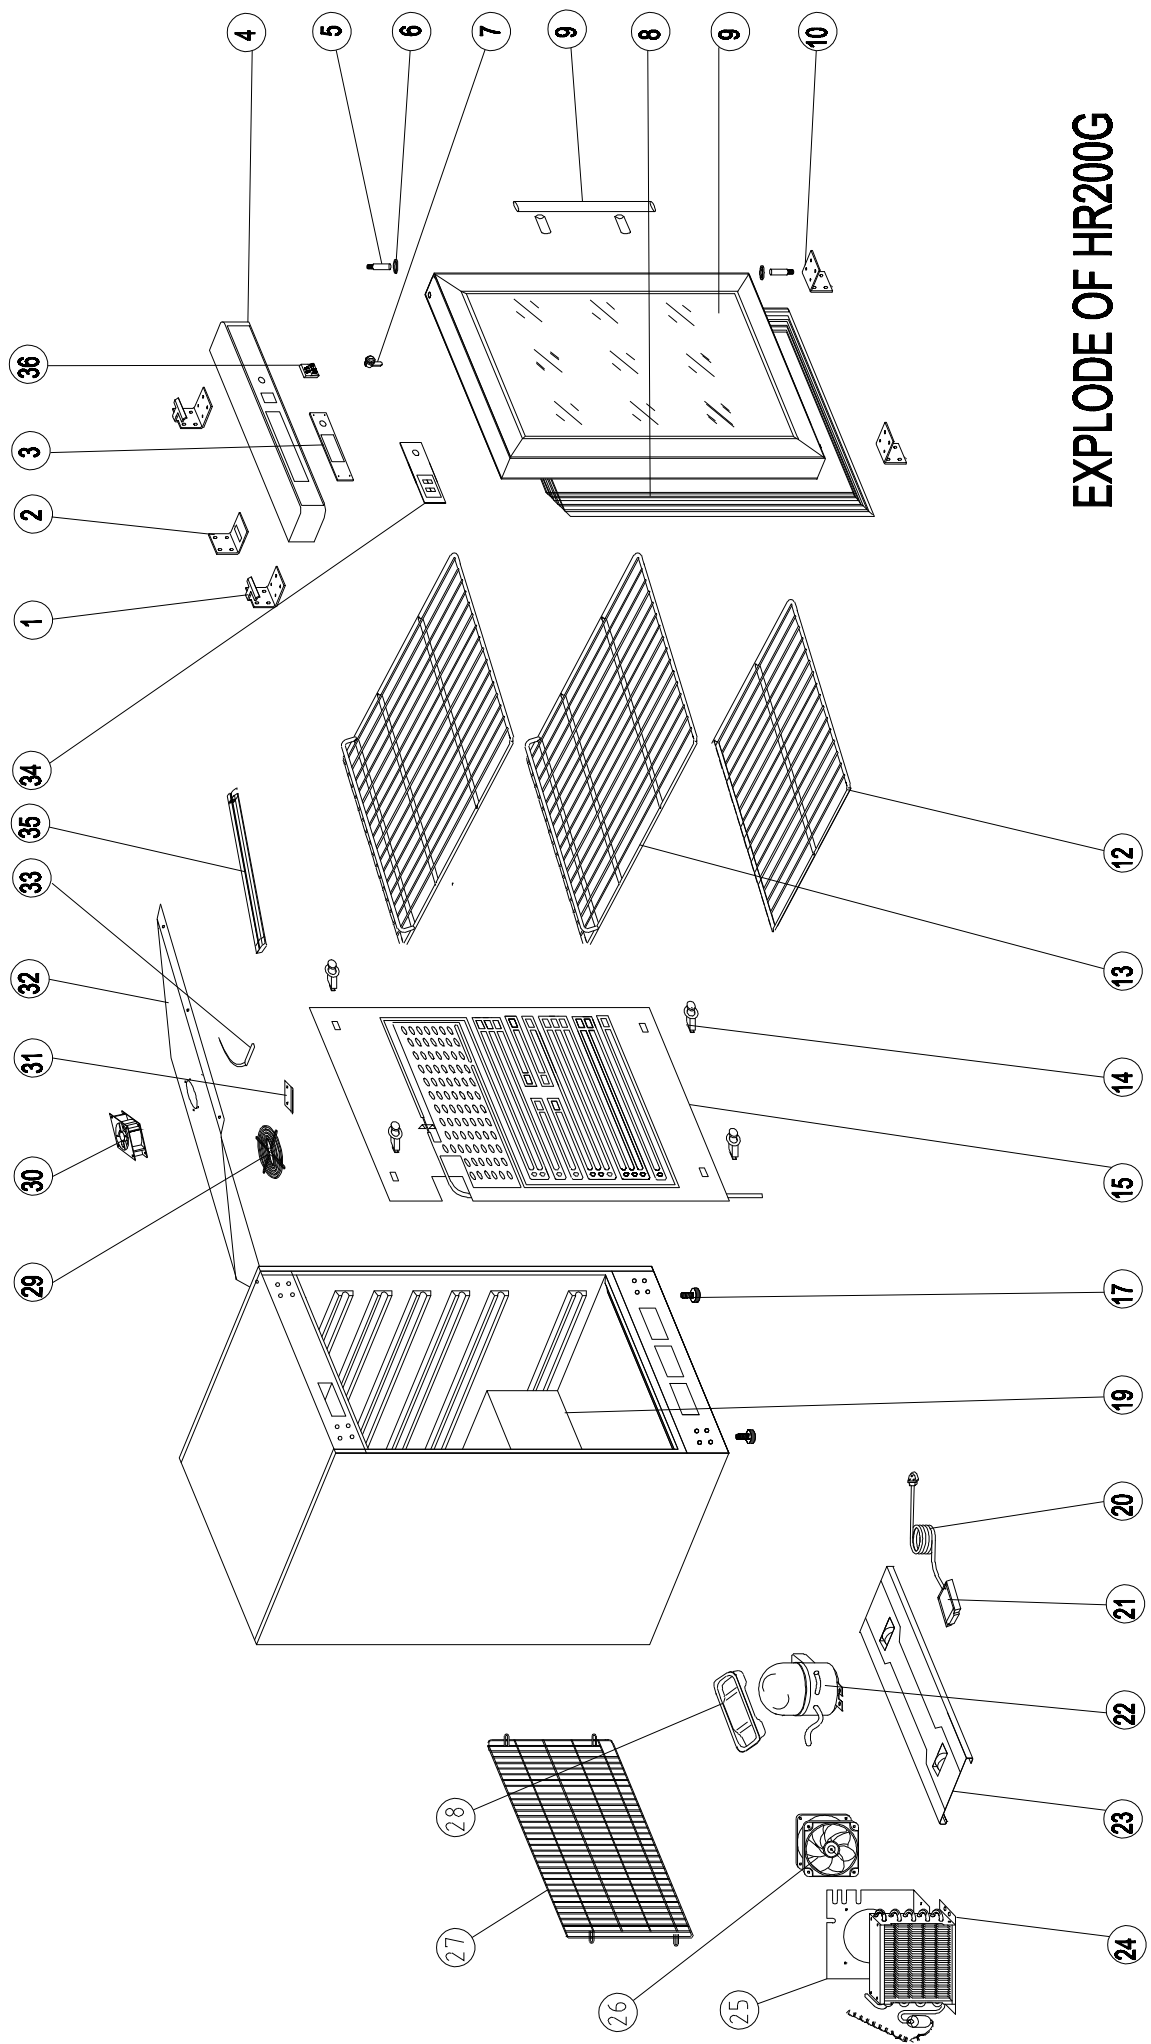

7450.0552

Onderdelen informatie

Erzatzteil information

Spare part information

Information de pièces

EXPLODE OF HR200G

SPARE PARTS LIST OF 7450.0552

HR200G 2012

NO	CODE	NAME	MODEL	QTY	MATERIAL	REMARK
1	9338.0675	UP HINGE		2PCS		
2		FIXED DAM OF LOCK		1PC		
3		THERMOSTAT SUPPORT		1PC		
4		FRONT PANEL		1PC		
5	9338.0670	HINGE AXIS	Φ7	2PCS		
6	9338.0295	BUSHING		2PCS		
7	9338.0300	LOCK		1PC		
8	9338.0980	GASKET		1PC		
9		DOOR		1PC		
10	9338.0665	DOWN HINGE		2PCS		
12	4627.039	BOTTOM SHELF		1PC		
13	4627.038	SHELF		2PCS		
14		EVAPORATOR FIXER		3PCS		
15		EVAPORATOR		1PC		
17	9338.1195	FEET		2PCS		
19		BODY		1PC		
20		PLUG		1PC		
21		JUNCTION BOX		1PC		
22	9338.0635	COMPRESSOR	OF789	1PC		
23		UNITE BOARD		1PC		
24	9338.0291	CONDENSER	BD-312	1PC		
25		CONDENSER FAN SUPPORT		1PC		
26	9999.0136	CONDENSER FAN	SA1238A2	1PC		
27		UNITE ROOM GRILLS		1PC		
28		WATER BOX		1PC		
29	9338.0580	BASKET GUARD GRILLS		1PC		
30		CIRCUIT FAN	SA1238A2	1PC		
32	9338.1390	CIRCUIT FAN SUPPORT		1PC		
33	9338.0075	SENSOR		1PC		
34	9338.0240	THERMOSTAT		1PC		
35		LAMP		1PC		
36	9108.0244	LIGHT SWITCH	DRH-2415-3	1PCS		
37		GLASS DOOR HANDLE		1PC		