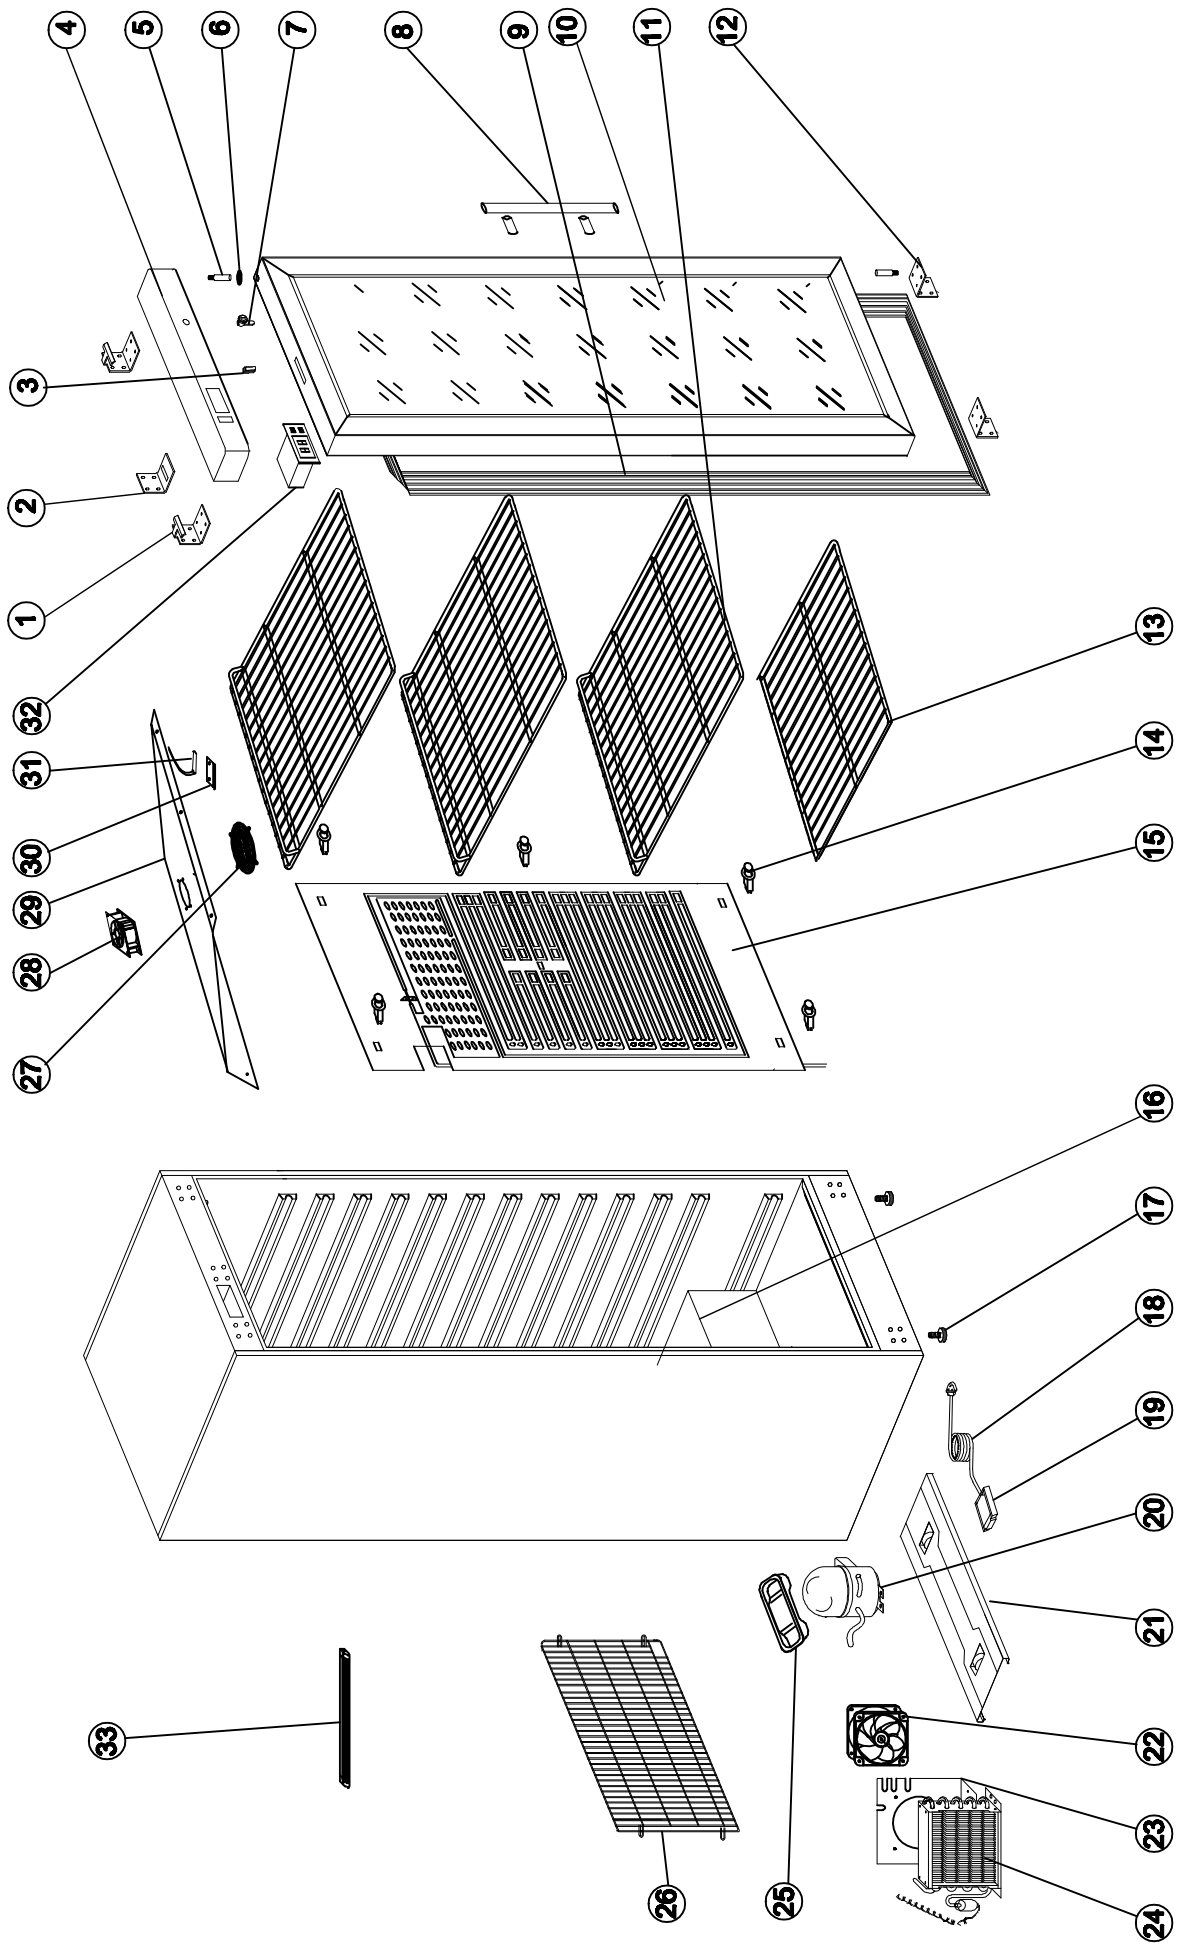

7450.0562

Onderdelen informatie

Erzatzteil information

Spare part information

Information de pièces

EXPLODE OF HR600G

SPARE PARTS LIST OF 7450.0562

HR600G 2017

NO	CODE	NAME	MODEL	QTY	MATERIAL	REMARK
1	9338.0675	UP HINGE		2PCS		
2		HOOK OF LOCK		1PC		
3	9338.1515	LIGHT AWITCH		1PC		
4		FRONT PANEL		1PC	WHITE	
5	9338.0670	HINGE AXIS	Φ7	2PCS		
6	9338.0295	BUSHING		1PC		
7	9338.0300	LOCK		1PC		
8		GLASS DOOR HANDLE		1PC		
9	9338.0265	GASKET	1692*747	1PC		
10		GLASS DOOR	1720*773.5*56	1PC		
11		SHELF	654*525	3PCS		
12	9338.0665	DOWN HINGE		2PCS		
13		BOTTOM SHELF	654*330	1PC		
14		EVAPORATOR FIXER		5PCS		
15	9338.0570	EVAPORATOR	100*580	1PC		
16		BODY		1PC		
17	9338.1195	FEET		2PCS		
18		PLUG		1PC		
19		JUNCTION BOX		1PC		
20	9338.0080	COMPRESSOR	OF1350A	1PC		
21		UNITE BOARD		1PC		
22	9999.0136	CONDENSER FAN	SA1238A2	1PC		
23		CONDENSER FAN SUPPORT		1PC		
24	9338.0291	CONDENSER		1PC		
25		WATER BOX		1PC		
26		UNITE ROOM GRILLS		1PC		
27	9338.0580	BASKET GUARD GRILLS		1PC		
28	9999.0136	CIRCUIT FAN	SA1238A2	1PC		
29		CIRCUIT FAN SUPPORT		1PC		
30	9388.1612	SENSOR FIXED CLIP		1PC		
31	9338.0075	SENSOR		1PC		
32		THERMOSTAT		1PC		
33	9338.1508	LAMP	8W	1PC		