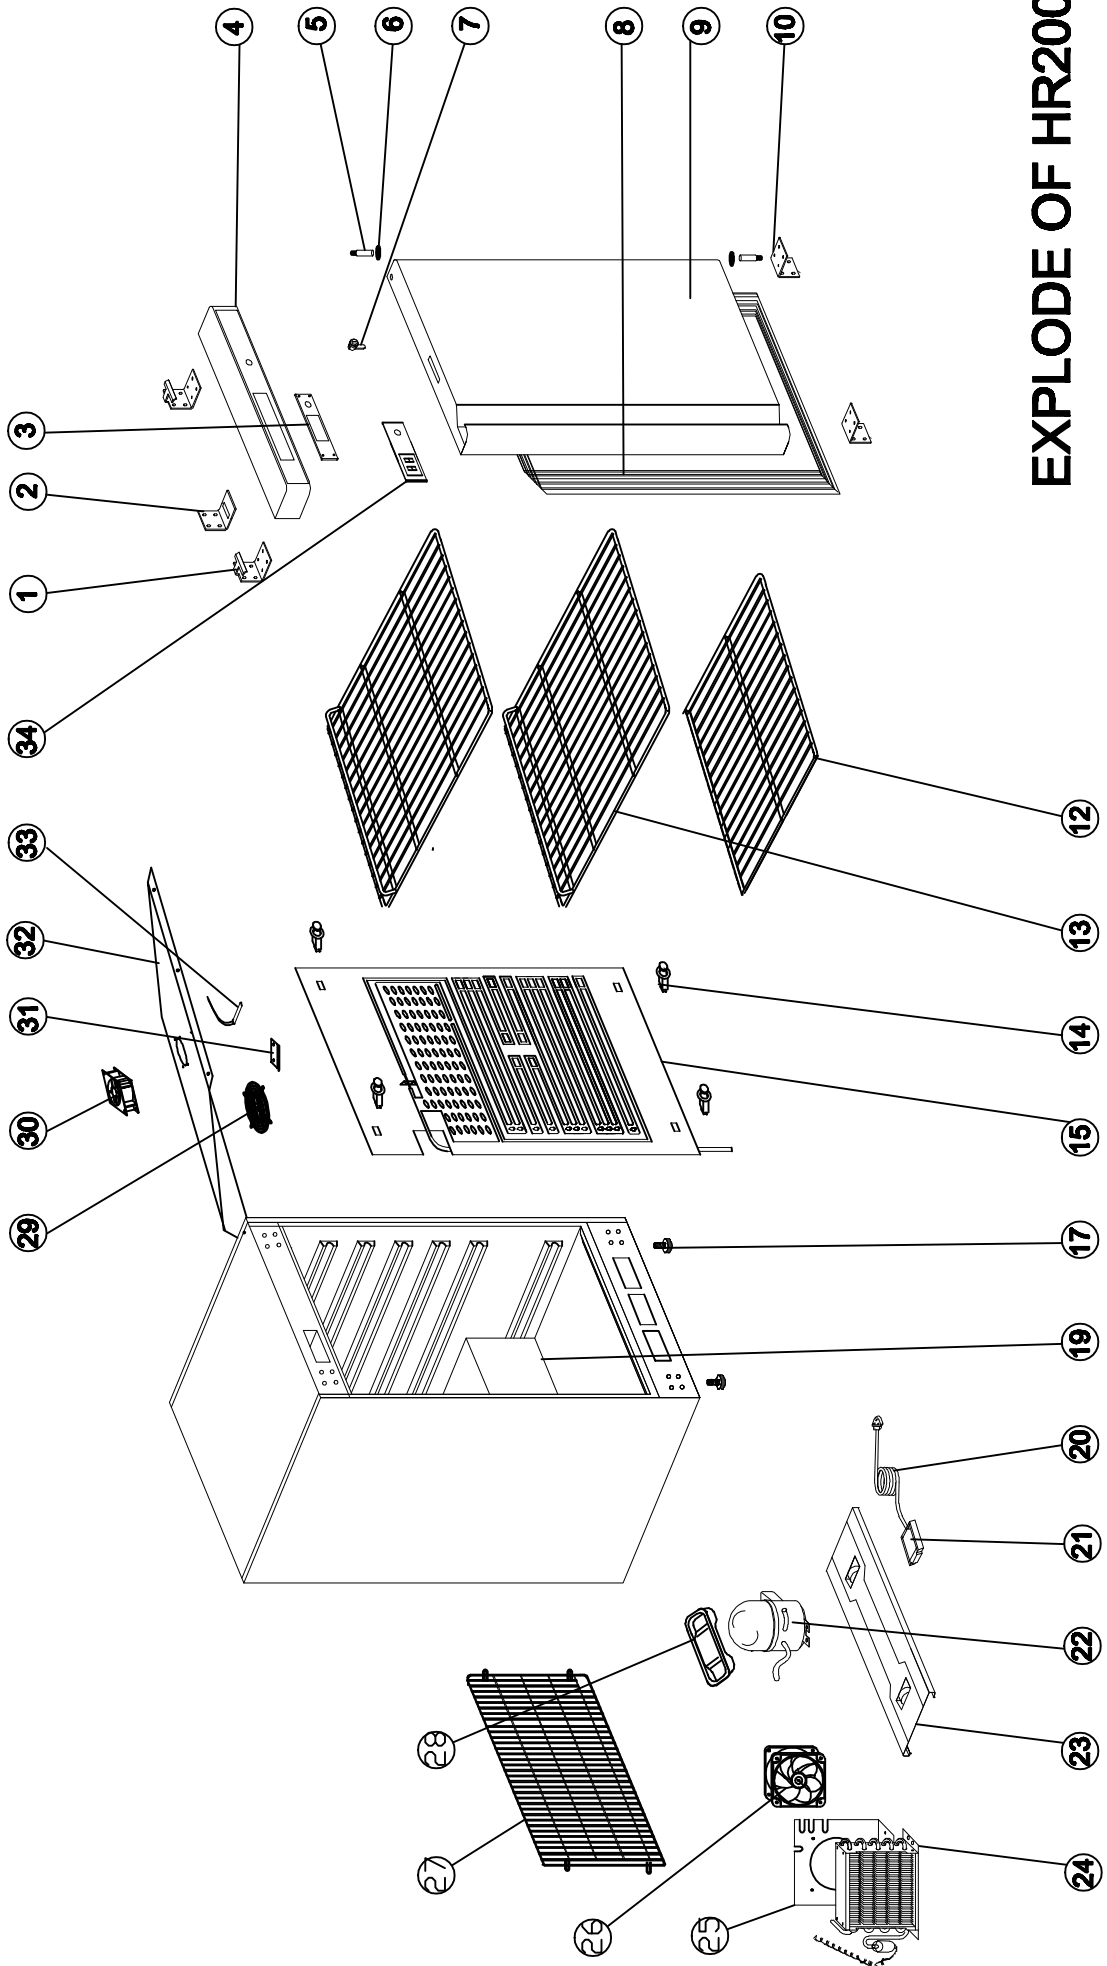

7450.0551

Onderdelen informatie

Erzatzteil information

Spare part information

Information de pièces

EXPLODE OF HR200

SPARE PARTS LIST OF 7450.0551

HR200 2017

NO	CODE	NAME	MODEL	QTY	MATERIAL	REMARK
1	9338.0675	UP HINGE		2PCS		
2		FIXED DAM OF LOCK		1PC		
3		THERMOSTAT SUPPORT		1PC		
4		FRONT PANEL		1PC		
5	9338.0670	HINGE AXIS	Φ7	2PCS		
6	9338.0295	BUSHING		2PCS		
7	9338.0300	LOCK		1PC		
8	9338.0980	GASKET		1PC		
9		DOOR		1PC		
10	9338.0665	DOWN HINGE		2PCS		
12	4627.039	BOTTOM SHELF		1PC		
13	4627.038	SHELF		2PCS		
14		EVAPORATOR FIXER		3PCS		
15		EVAPORATOR		1PC		
17	9338.1195	FEET		2PCS		
19		BODY		1PC		
20		PLUG		1PC		
21		JUNCTION BOX		1PC		
22		COMPRESSOR	OF789	1PC		
22	9180.0310	COMPRESSOR	TL5G	1PCS		
23		UNITE BOARD		1PC		
24		CONDENSER	BD-312	1PC		
25		CONDENSER FAN SUPPORT				
26	9999.0136	CONDENSER FAN	SA1238A2	1PC		
27		UNITE ROOM GRILLS		1PC		
28		WATER BOX		1PC		
29	9338.0580	BASKET GUARD GRILLS		1PC		
30	9999.0136	CIRCUIT FAN	SA1238A2	1PC		
31		SENSOR FIXED CLIP		1PC		
32	9338.1390	CIRCUIT FAN SUPPORT		1PC		
33	9338.0075	SENSOR		1PC		
34	9338.0240	THERMOSTAT		1PC		