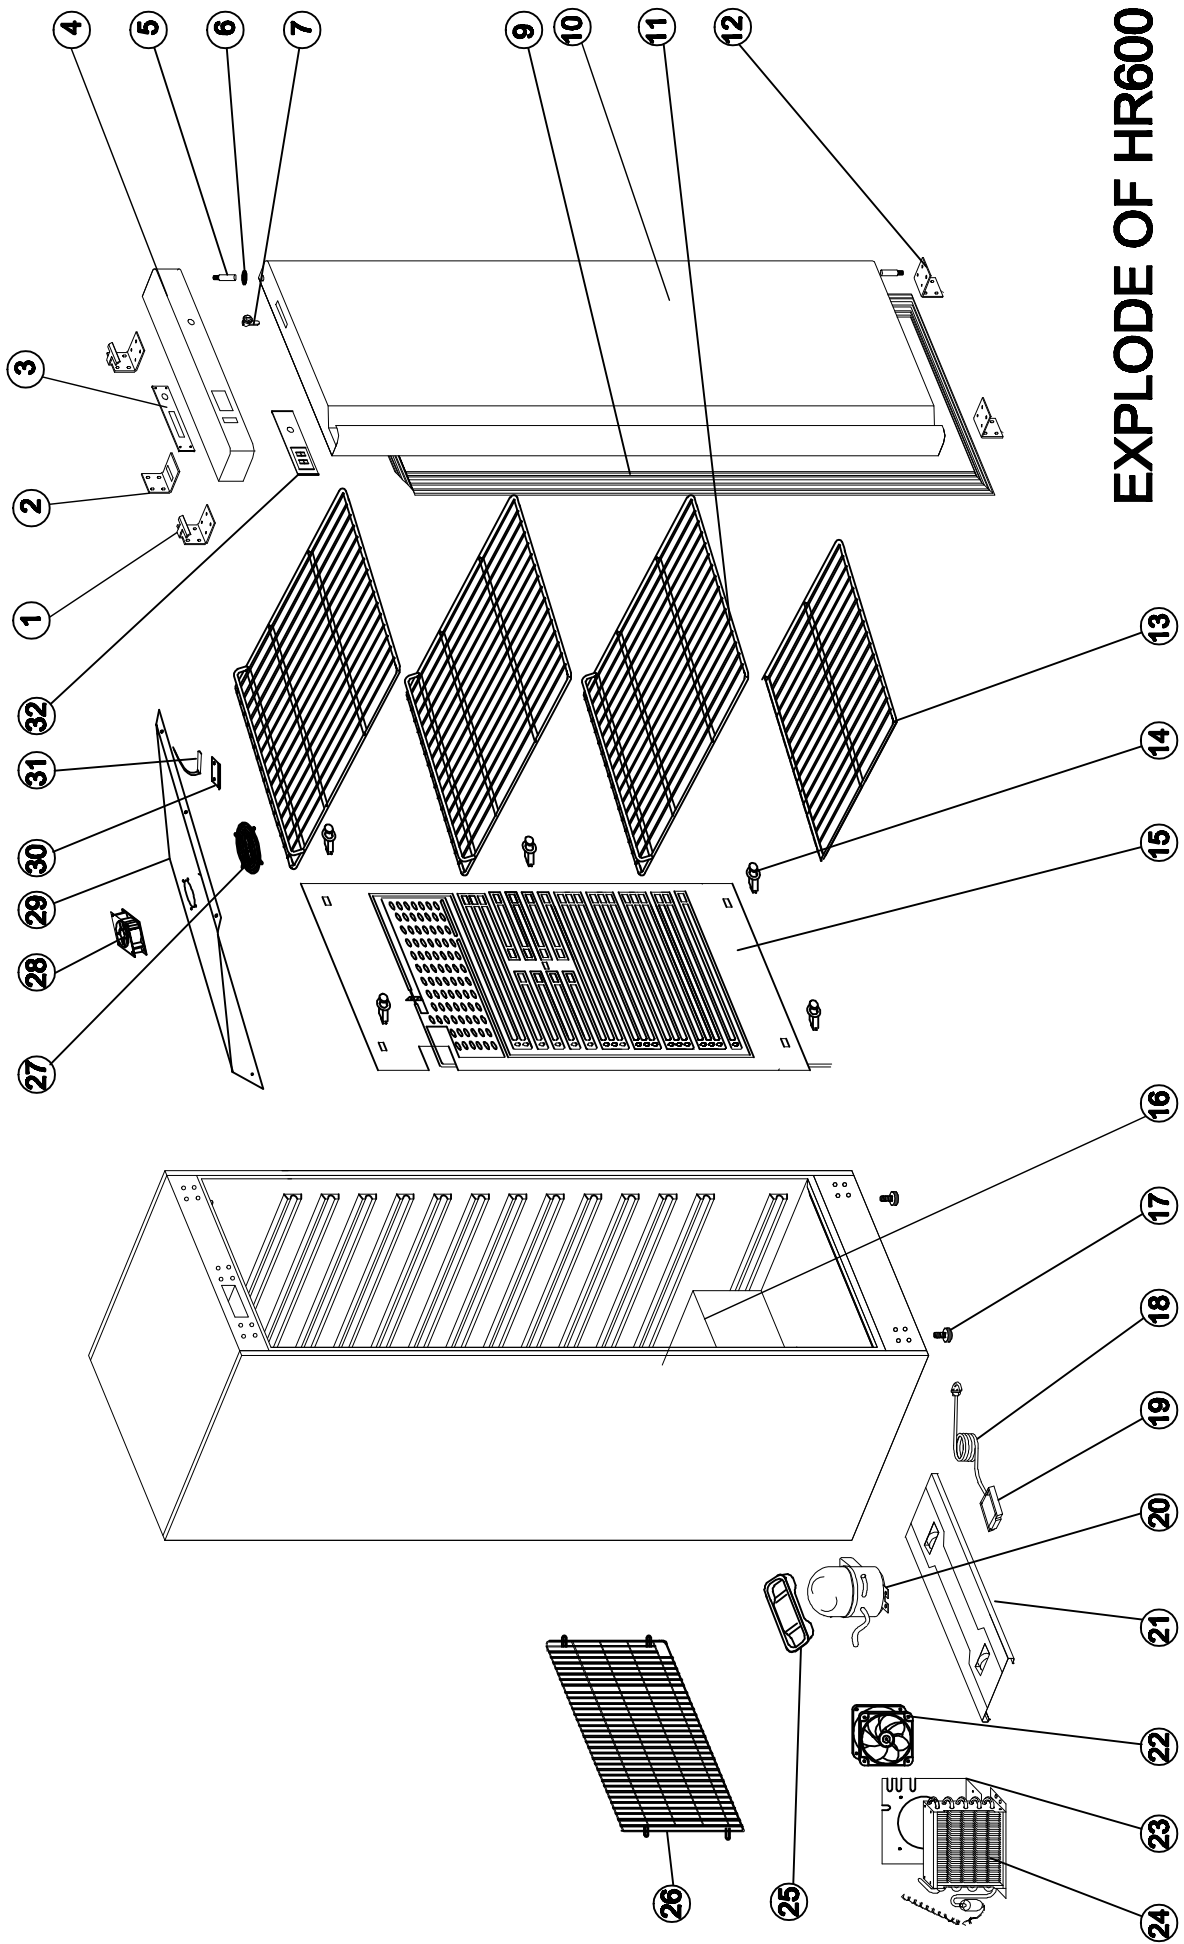

7450.0561

Onderdelen informatie

Erzatsteil information

Spare part information

Information de pièces

EXPLODE OF HR600

SPARE PARTS LIST OF 7450.0561

HR600 2017

NO	CODE	NAME	MODEL	QTY	MATERIAL	REMARK
1	9338.0675	UP HINGE		2PCS		
2		HOOK OF LOCK		1PC		
3		THERMOSTAT SUPPORT		1PC		
4		FRONT PANEL		1PC	WHITE	
5	9338.0670	HINGE AXIS	Φ7	2PCS		
6	9338.0295	BUSHING		1PC		
7	9338.0300	LOCK		1PC		
9	9338.0265	GASKET	1692*747	1PC		
10		DOOR	1720*773.5*56	1PC		
11		SHELF	650*525	3PCS		
12	9338.0665	DOWN HINGE		2PCS		
13		BOTTOM SHELF	650*330	1PC		
14		EVAPORATOR FIXER		5PCS		
15	9338.0570	EVAPORATOR	100*580	1PC		
16		BODY		1PC		
17	9338.1195	FEET		2PCS		
18		PLUG		1PC		
19		JUNCTION BOX		1PC		
20	9338.1612	COMPRESSOR	EMT65HLR	1PC		
20	9338.0080	COMPRESSOR	OF1350A	1PC		
21		UNITE BOARD		1PC		
22	9999.0136	CONDENSER FAN	SA1238A2	1PC		
23		CONDENSER FAN SUPPORT		1PC		
24		CONDENSER		1PC		
25		WATER BOX		1PC		
26		UNITE ROOM GRILLS		1PC		
27	9338.0580	BASKET GUARD GRILLS		1PC		
28	9999.0136	CIRCUIT FAN	SA1238A2	1PC		
29		CIRCUIT FAN SUPPORT		1PC		
30	9388.1612	SENSOR FIXED CLIP		1PC		
31	9338.0075	SENSOR		1PC		
32	9338.0240	THERMOSTAT		1PC		