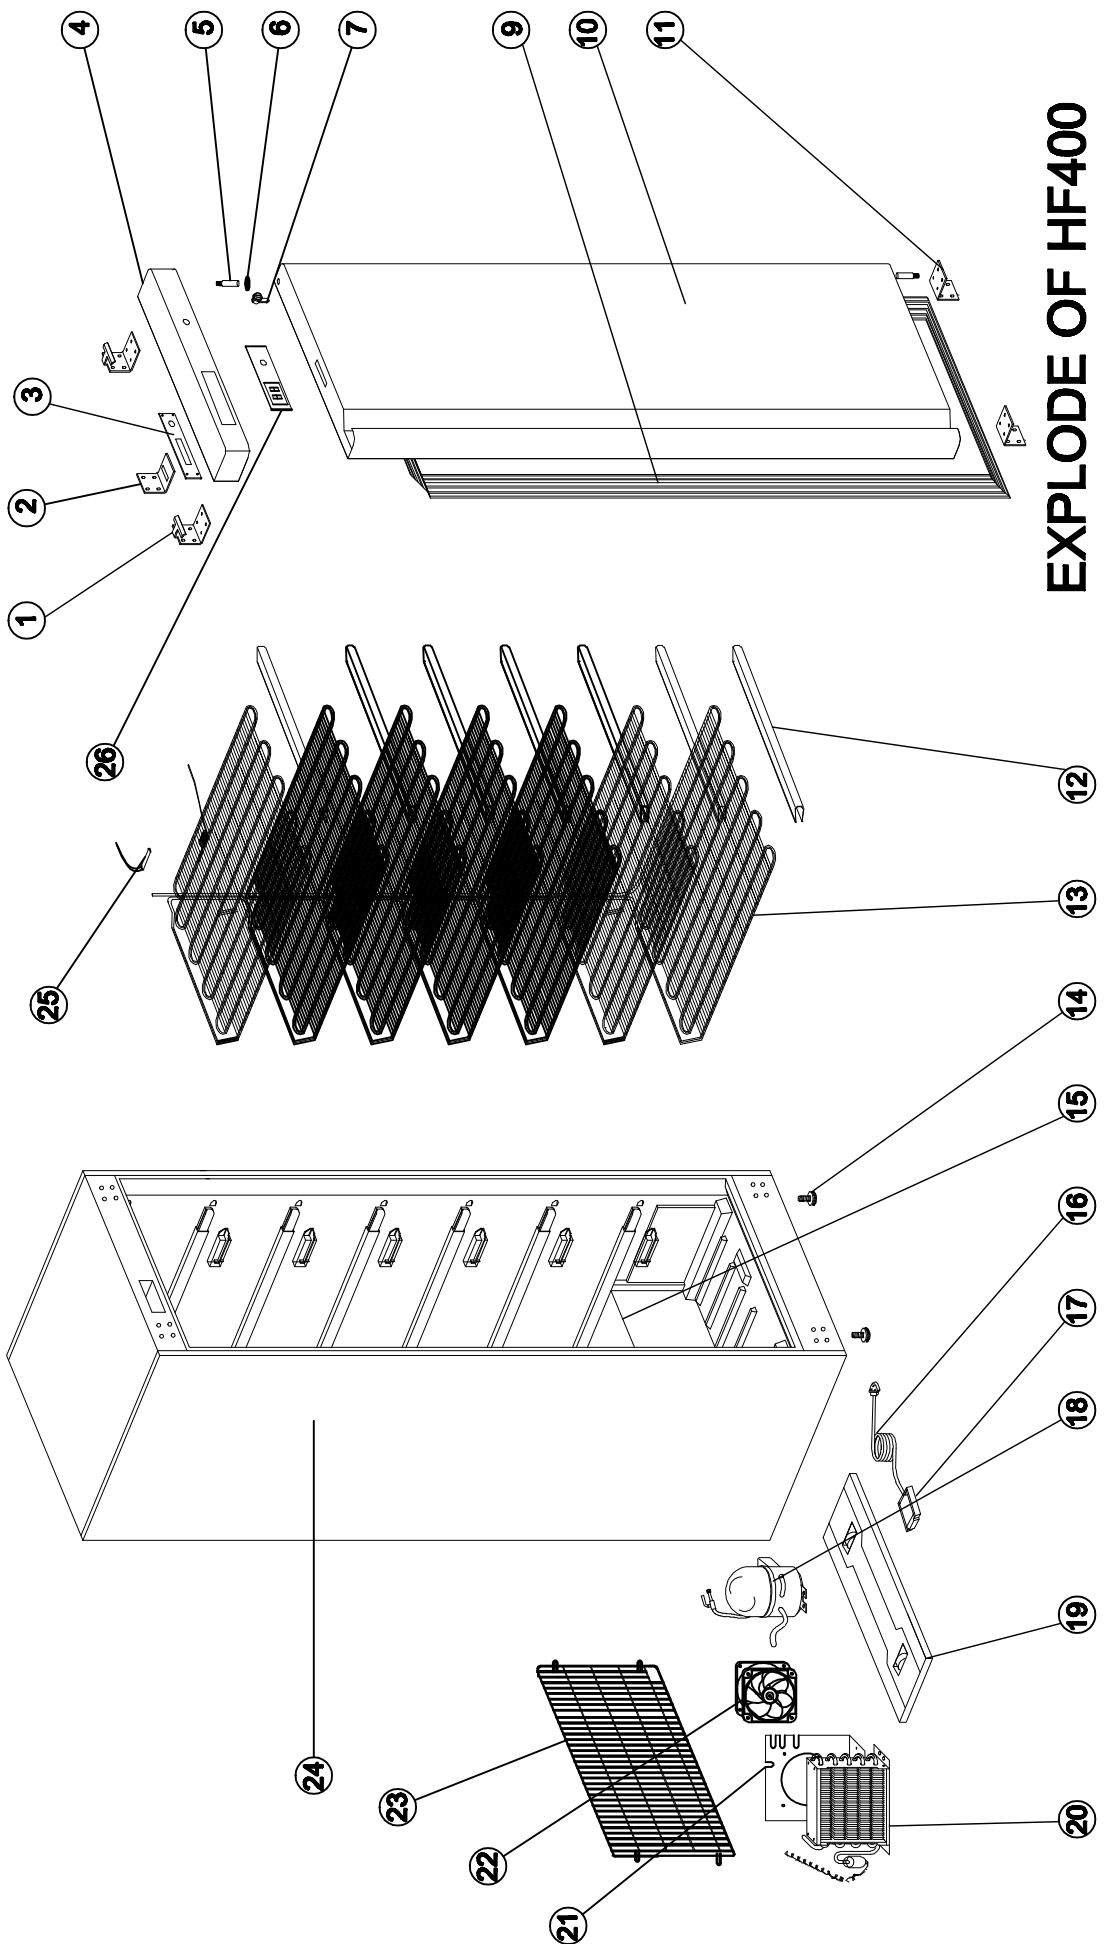

**7450.0571**

Onderdelen informatie

Erzatzteil information

Spare part information

Information de pièces

# EXPLODE OF HF400

# SPARE PARTS LIST OF 7450.0571

HF400 2017

NO	CODE	NAME	MODEL	QTY	MATERIAL	REMARK
1	9338.0675	UP HINGE		2PCS		
2		HOOK OF LOCK		1PC		
3		THERMOSTAT SUPPORT		1PC		
4		FRONT PANEL	WHRITE	1PC		
5	9338.0670	HINGE AXIS	Φ7	2PCS		
6	9338.0295	BUSHING		1PC		
7	9338.0300	LOCK		1PC		
9	9338.0985	GASKET		1PC		
10		DOOR		1PC		
11	9338.0665	DOWN HINGE		2PCS		
12		EVAPORATOR SUPPORT		6PCS		
13	9338.1535	EVAPORATOR		1PC		
14	9338.1195	FEET		2PCS		
15		BODY		1PC		
16		PLUG		1PC		
17		JUNCTION BOX		1PC		
18		COMPRESSOR	NE1121Z	1PC		
18	9338.1543	COMPRESSOR	GVY75AA	1PC		
18	9180.1400	COMPRESSOR	FF8.5HBK	1PC		
18		COMPRESSOR	NL8.4MF	1PC		
19		UNITE BOARD		1PC		
20		CONDENSER		1PC		
21		CONDENSER FAN SUPPORT				
22	9999.0136	CONDENSER FAN	SA1238A2	1PC		
23		UNITE ROOM GRILLS		1PC		
24		EVAPORATOR FIXER		6PAIRS		
25	9338.0075	SENSOR		1PC		
26	9338.0241	THERMOSTAT		1PC		