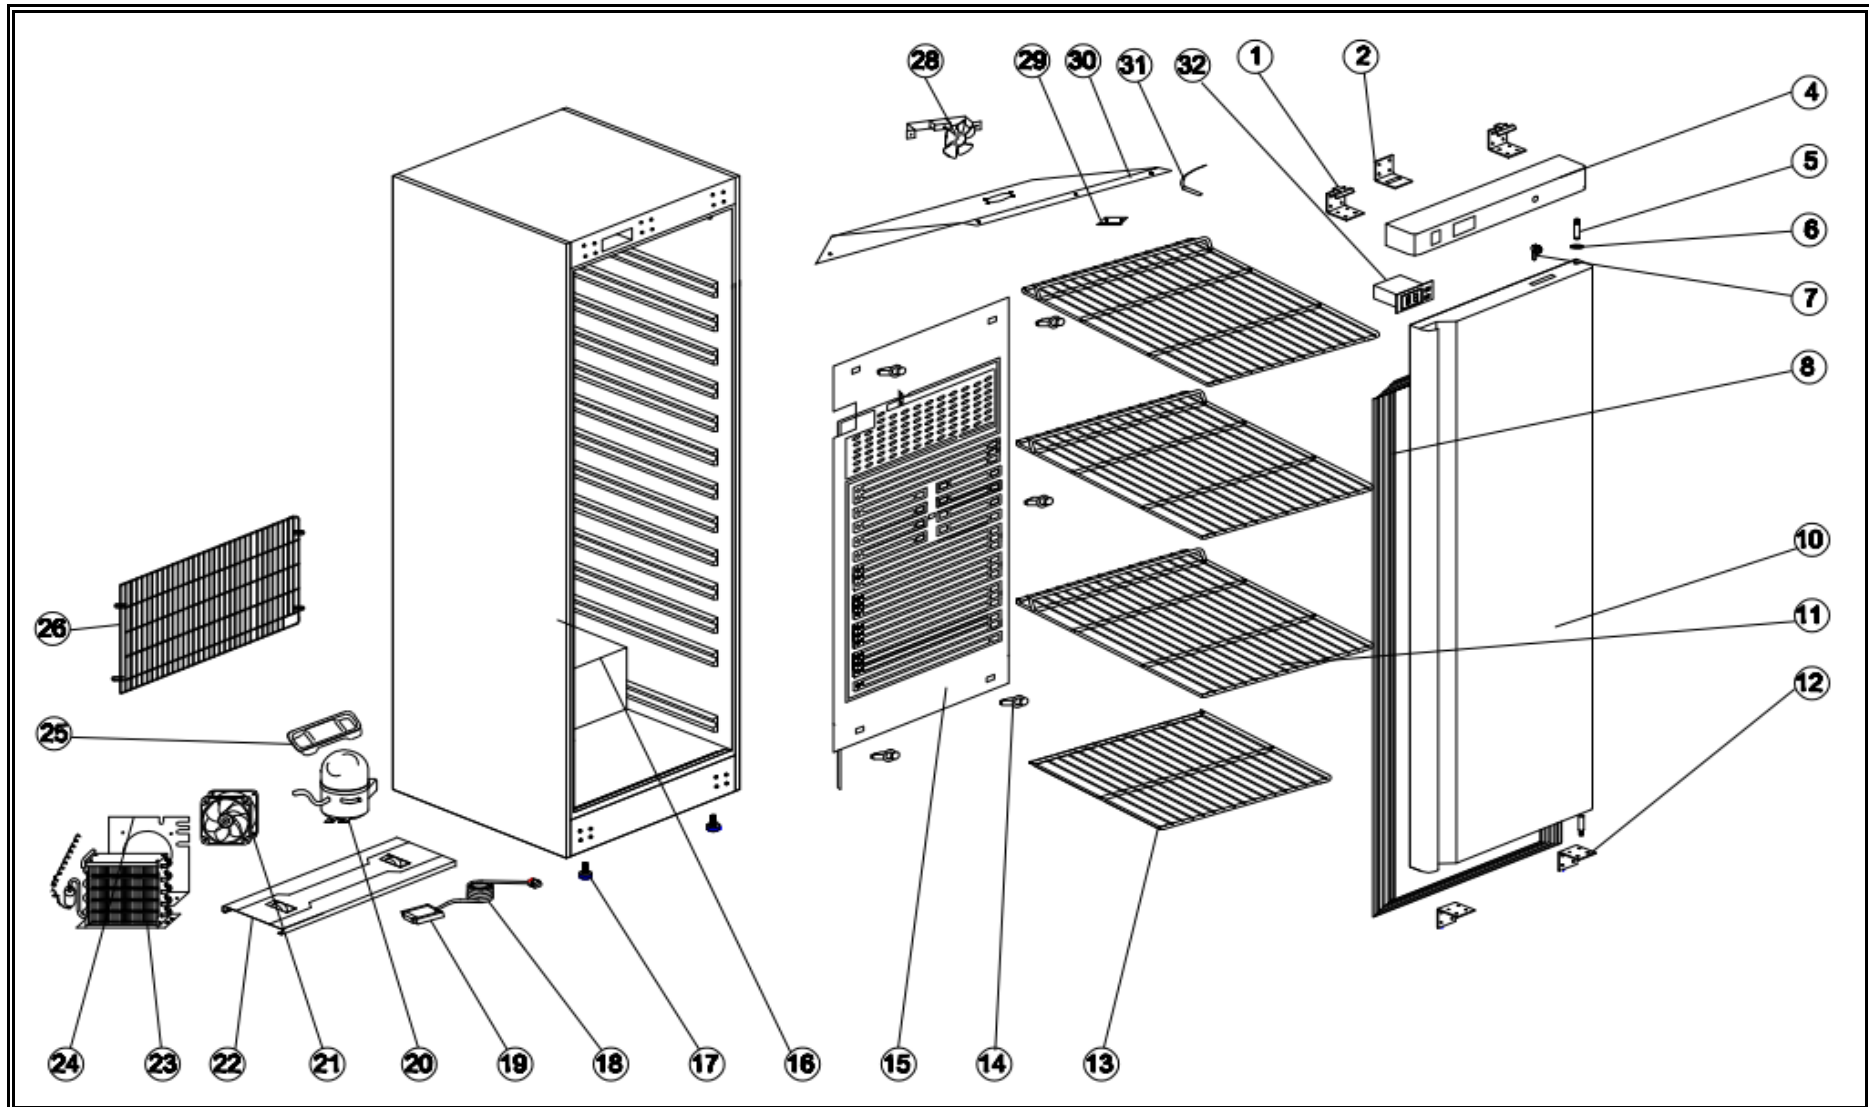

7450.0555 V2

R600

Onderdelen informatie

Erzatzteil information

Spare part information

Information de pièces

POS:	Art.No.:	Omschrijving:	Aantal:
1	CS9338.0675	UP HINGE	2PCS
2		HOOK OF LOCK	1PC
4		FRONT PANEL	1PC
5	CS9338.0670	HINGE AXIS	2PCS
6	CS9338.0295	BUSHING	1PC
7	CS9338.0302	LOCK	1PC
8	CS9338.0985	GASKET	1PC
10	CS9338.0986	DOOR	1PC
11	CS4627.038	SHELF	3PCS
12	CS9338.0665	DOWN HINGE	2PCS
13	CS4627.039	BOTTOM SHELF	1PC
14		EVAPORATOR FIXER	5PCS
15	CS9338.0571	EVAPORATOR	1PC
16		BODY	1PC
17	CS9338.1195	FEET	2PCS
18	CS9338.2208	PLUG	1PC
19	CS9338.2206	JUNCTION BOX	1PC
20	CS9338.1616	COMPRESSOR HDL140A	1PC
21	CS9999.0136	CONDENSER FAN	1PC
22		UNITE BOARD	1PC
23		CONDENSER	1PC
24		CONDENSER FAN SUPPORT	1PC
25	CS9338.2214	WATER BOX	1PC
26		UNITE ROOM GRILLS	1PC
28	CS9338.1640	CIRCUIT FAN	1PC
29	CS9993.2448	SENSOR FIXED CLIP	1PC
30	CS9338.1390	CIRCUI FAN SUPPORT	1PC
31	CS9181.2050	SENSOR	1PC
32	CS	THERMOSTAT	1PC