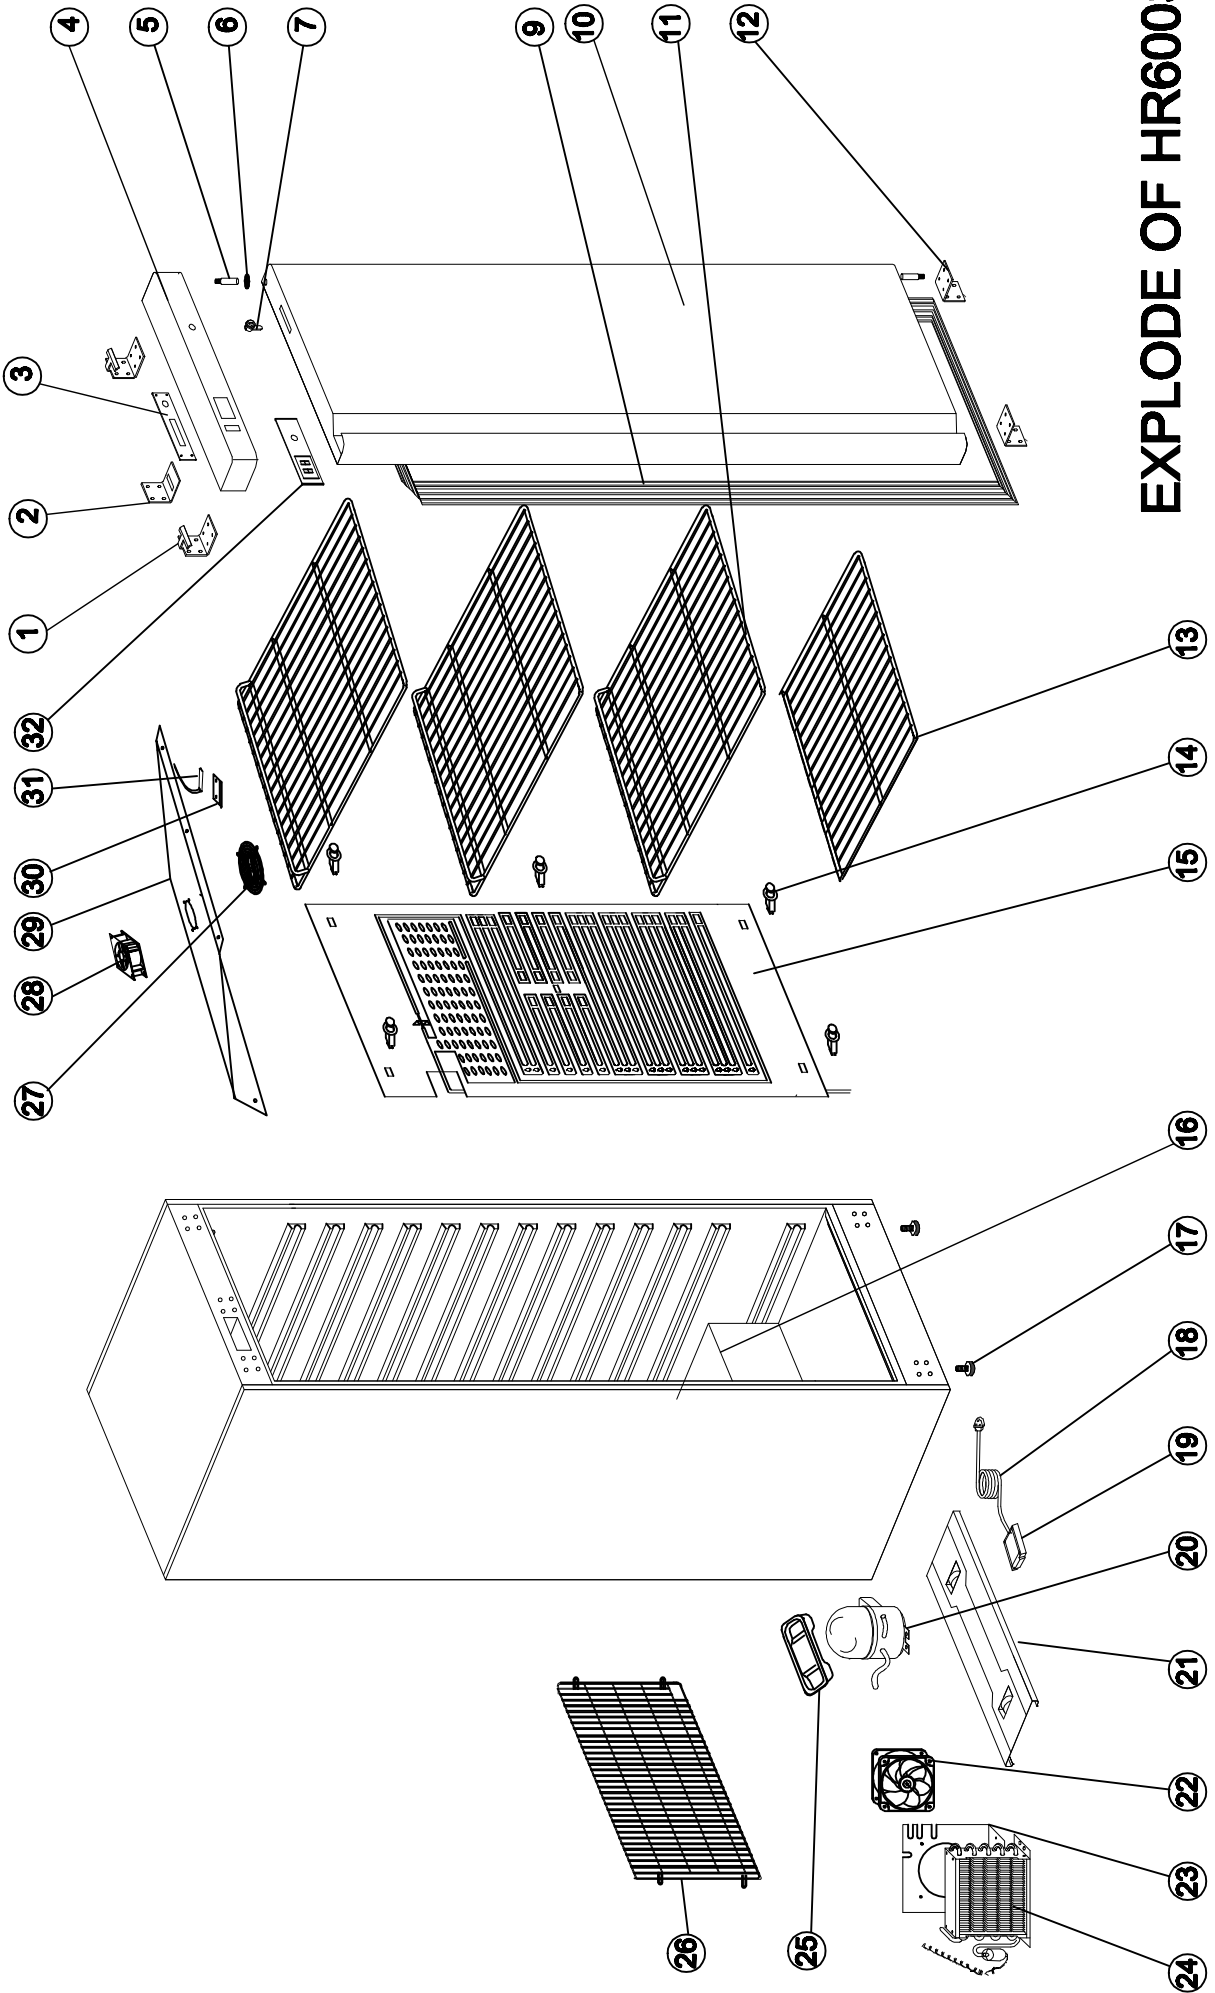

7450.0560

Onderdelen informatie

Erzatzteil information

Spare part information

Information de pièces

EXPLODE OF HR600S/S

SPARE PARTS LIST OF 7450.0560

HR600SS 2017

NO	CODE	NAME	MODEL	QTY	MATERIAL	REMARK
1	9338.0675	UP HINGE		2PCS		
2		HOOK OF LOCK		1PC		
3		THERMOSTAT SUPPORT		1PC		
4	9338.1180	FRONT PANEL		1PC	GRAY	
5	9338.0670	HINGE AXIS	φ7	2PCS		
6	9338.0295	BUSHING		1PC		
7	9338.0300	LOCK		1PC		
9	9338.0265	GASKET	1692*747	1PC		
10	9338.0800	DOOR	1720*773.5*56	1PC		
11		SHELF	650*525	3PCS		
12	9338.0665	DOWN HINGE		2PCS		
13		BOTTOM SHELF	650*330	1PC		
14		EVAPORATOR FIXER		5PCS		
15	9338.0570	EVAPORATOR	100*580	1PC		
16		BODY		1PC		
17	9338.1195	FEET		2PCS		
18		PLUG		1PC		
19		JUNCTION BOX		1PC		
20	9338.0080	COMPRESSOR	OF1350A	1PC		
21		UNITE BOARD		1PC		
22	9999.0136	CONDENSER FAN	SA1238A2	1PC		
23		CONDENSER FAN SUPPORT		1PC		
24	9338.0291	CONDENSER		1PC		
25		WATER BOX		1PC		
26		UNITE ROOM GRILLS		1PC		
27	9338.0580	BASKET GUARD GRILLS		1PC		
28	9999.0136	CIRCUIT FAN	SA1238A2	1PC		
29		CIRCUIT FAN SUPPORT		1PC		
30	9388.1612	SENSOR FIXED CLIP		1PC		
31	9338.0075	SENSOR		1PC		
32	9338.0240	THERMOSTAT		1PC		