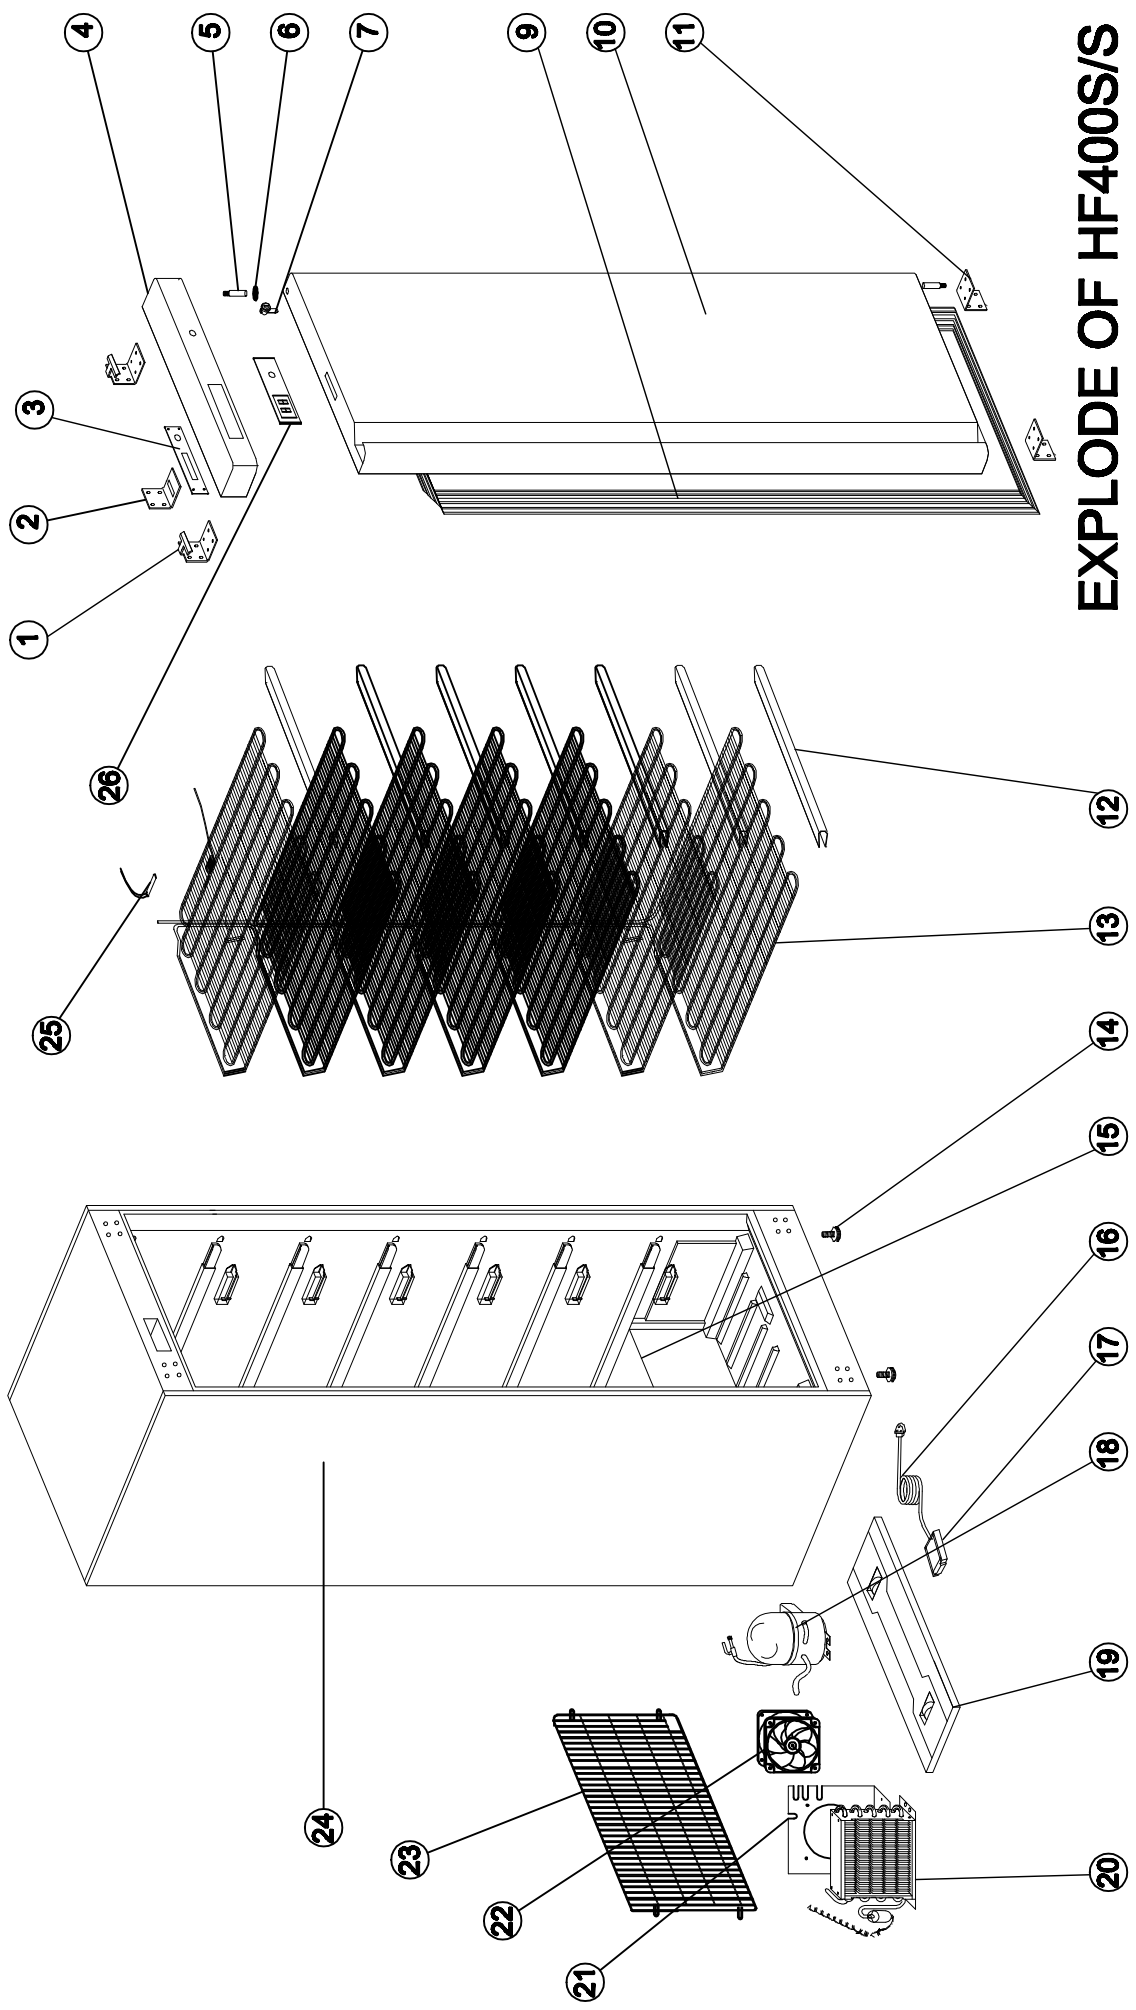

**7450.0570**

Onderdelen informatie

Erzatzteil information

Spare part information

Information de pièces

**EXPLODE OF HF400S/S**

# SPARE PARTS LIST OF 7450.0570

HF4005/S 2017

NO	CODE	NAME	MODEL	QTY	MATERIAL	REMARK
1	9338.0675	UP HINGE		2PCS		
2		HOOK OF LOCK		1PC		
4	9338.0975	FRONT PANEL		1PC	GRAY	
5	9338.0670	HINGE AXIS	Φ7	2PCS		
6	9338.0295	BUSHING		1PC		
7	9338.0300	LOCK		1PC		
9	9338.0985	GASKET		1PC		
10	9338.0984	DOOR		1PC		
11	9338.0665	DOWN HINGE		2PCS		
12		EVAPORATOR SUPPORT		6PCS		
13	9338.1535	EVAPORATOR		1PC		
14	9338.1195	FEET		2PCS		
15		BODY		1PC		
16		PLUG		1PC		
17		JUNCTION BOX		1PC		
18	9180.1400	COMPRESSOR	NE1121E/NE2121Z	1PC		
19		UNITE BOARD		1PC		
20	9338.0291	CONDENSER		1PC		
21		CONDENSER FAN SUPPORT				
22	9999.0136	CONDENSER FAN	SA1238A2	1PC		
23		UNITE ROOM GRILLS		1PC		
24		EVAPORATOR FIXER		6PAIRS		
25	9338.0075	SENSOR		1PC		
26	9338.0241	THERMOSTAT		1PC		