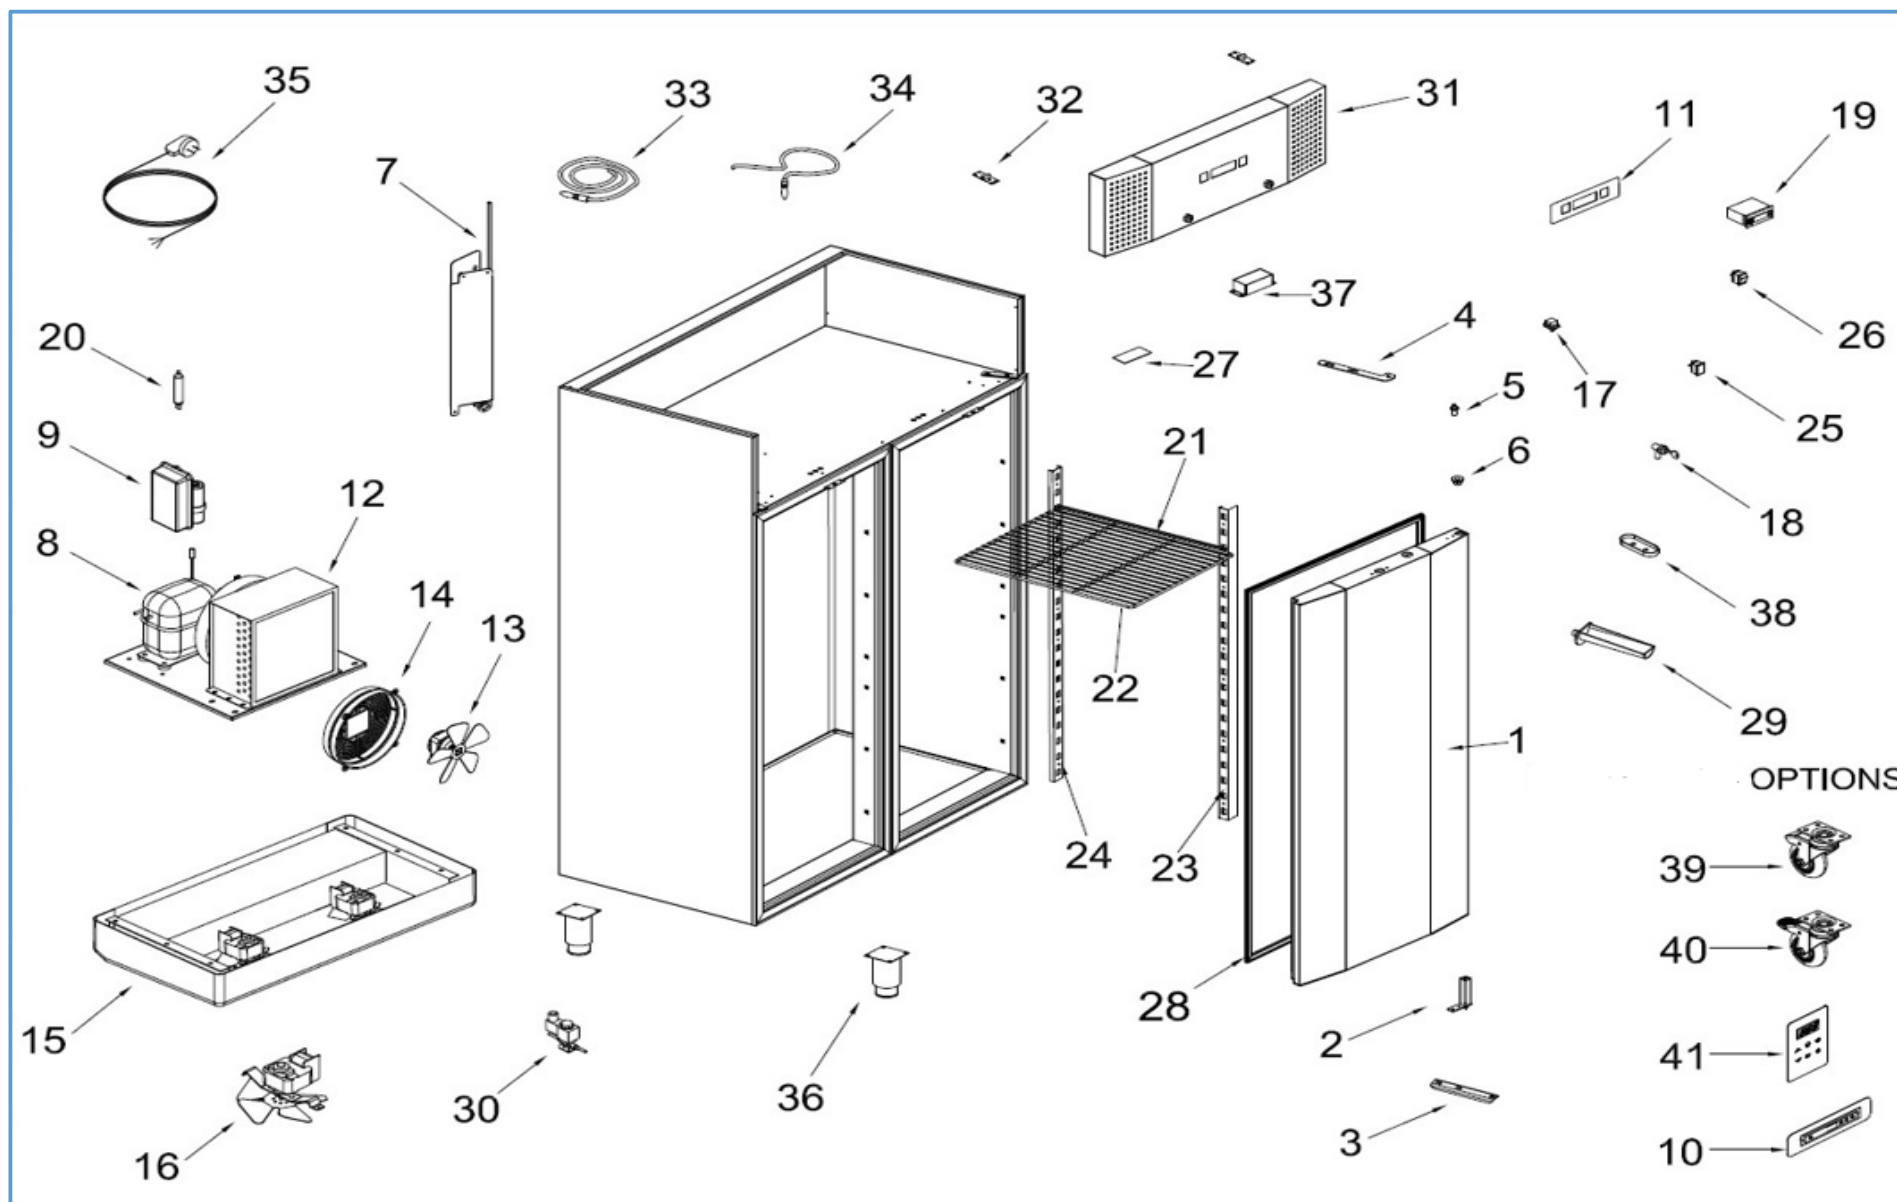

**7489.5045**

Onderdelen informatie

Erzatzteil information

Spare part information

Information de pièces

## Onderdelenlijst 7489.5045

POS:	Art.No.:	Omschrijving:	Aantal:
1		DOOR	2
2	9113.1260	UPRIGHT HINGE AND PARTS	2
3	9113.1315	LOVER HINGE BRACET	2
4	9113.1320	UPPER HINGE BRACET	2
5	9113.1265	UPPER HINGE PIM	2
6	9113.1270	UPPER HINGE PLASTIC PART	2
7		WATER EVAPORATION RESISTOR	1
8	9113.0480	COMPRESSOR--NEK 6210 Z-(1/2hp)	1
9		ROLE BOX	1
10		TOUCH CONTROL DIGITAL	1
11		DIGITAL LABEL	1
12	9113.1770	CONDANSER - 1/2 HP	1
13	9113.1525	10W-FAN MOTOR	1
14	9113.0230	CONDANSER FAN PLASTIC	1
15		EVAPARATOR	1
16		EVAP FAN (ABSORPTION)	1
17	9113.0700	EVAPOROTOR SWITCH	2
18	9113.0820	LOCK	2
19		DIGITAL THERMOSTAT TWO PROPE(DIXELL)	1
20		DRAYER	1
21		SHELF GUIDE - 630mm	12
22		SHELF	6
23		FRONT SHELF RACKET	4
24		BACK SHELF RACKET	4
25	9113.0675	POWER SWITCH	1
26	9113.0680	ON - OFF SWITCH	1
27	9113.0870	LIGHT GLASS UPRIGHT	2
28	9113.0105	DOOR GASKET UPRIGHT	2
29	9113.1085	WATER DISPENSING UNIT	1
30	9113.0590	SELONOID VALVE 1/4	1
31		CANOPY	1
32		CANOPY HINGE	2
33		PROP	1
34	9113.0150	PROP	1
35		PLUG CABLE	1
36		STAINLESS STEEL LEG	5
37		LIGHT COVER	2
38		PROP COVER	1
39	9113.0615	WHEELS	3
40	9113.0620	WHEELS BRAKE	2
41		WATER PROOF DIJITAL	1