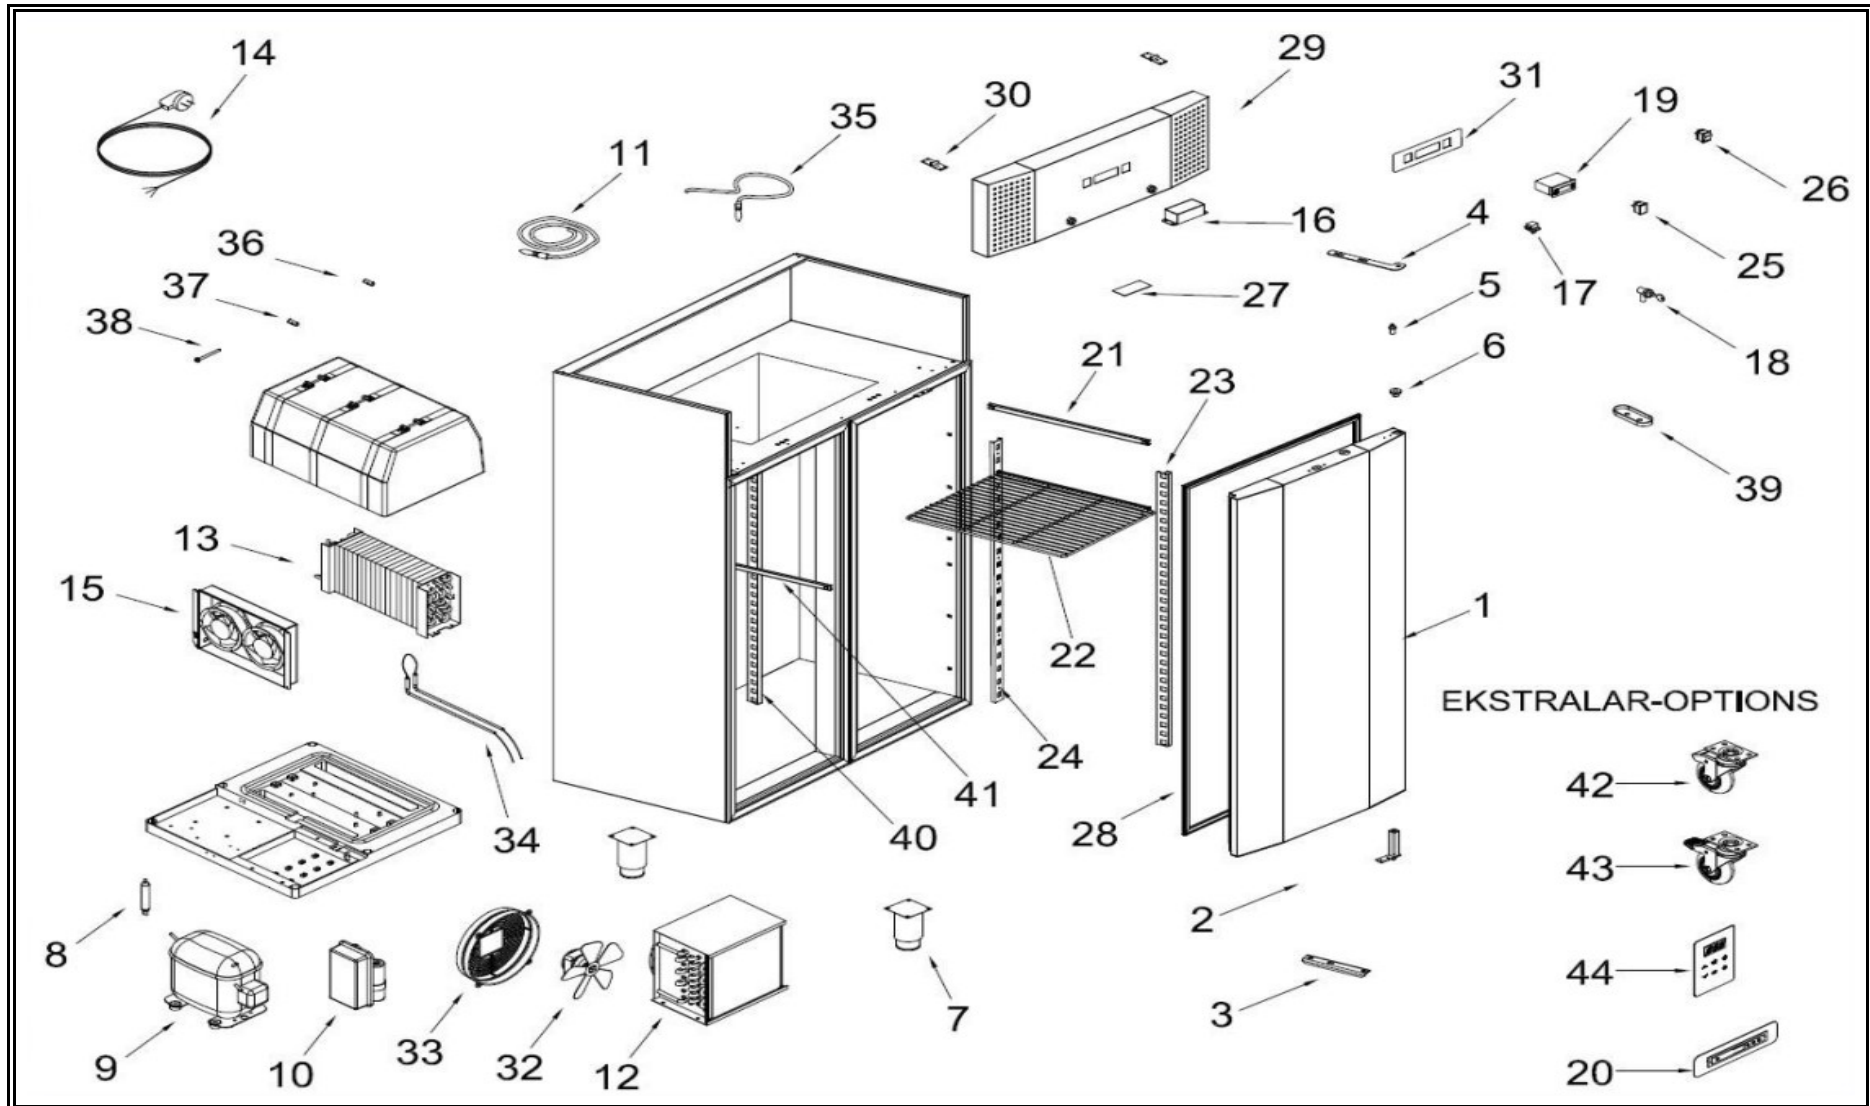

7489.5005

R134A

Onderdelen informatie
Erzatzteil information
Spare part information
Information de pièces

POS:	Art.No.:	Omschrijving:	Aantal:
1		DOOR	2
2	CS9113.1260	UPRIGHT HINGE AND PARTS	2
3	CS9113.1315	LOVER HINGE BRACET	2
4	CS9113.1320	UPPER HINGE BRACET	2
5	CS9113.1265	UPPER HINGE PIM	2
6	CS9113.1270	UPPER HINGE PLASTIC PART	2
7	CS9113.0610	STAINLESS STEEL LEG	5
8		DRAYER	1
9	CS9113.0525	COMPRESSOR- NEK 6210 Z (1/2HP)	1
10		ROLE BOX	1
11	CS9390.2290	PROP	1
12	CS9113.1790	CONDANSER	1
13	CS9113.0270	EVAPARATOR	1
14		PLUG CABLE	1
15	CS9113.0350	EVAP FAN MOTOR	2
16		LIGHT COVER	2
17	CS9113.0700	EVAPOROTOR SWITCH	1
18	CS9113.0820	LOCK	2
19	CS9338.3550	DIGITAL THERMOSTAT TWO PROPE(DIXELL)	1
20	CS9993.8627	TOUCH CONTROL DIGITAL	1
21	CS9113.2390	SHELF GUIDE - 630mm	6
22		SHELF	6
23		FRONT SHELF RACKET	4
24		BACK SHELF RACKET	2
25	CS9113.0675	POWER SWITCH	1
26	CS9108.0254	ON - OFF SWITCH	1
27	CS9113.0870	LIGHT GLASS UPRIGHT	2
28	CS9113.0105	DOOR GASKET UPRIGHT	2
29		CANOPY	1
30		CANOPY HINGE	2
31	CS9113.2300	DIGITAL LABEL	1
32	CS9113.0320	16W-FAN MOTOR	1
33	CS9113.0230	CONDANSER FAN PLASTIC	1
34	CS9113.1045	200W RESISTANCE	1
35	CS9113.0150	PROP	1
36		COVER GROOVED SCREW	3
37		COVER FLAT SCREW	3
38		SCREW - M6 X 80	3
39		PROP COVER	1
40		MIDDLE BACK SHELF RACKET	2
41		MIDDLE SHELF GUIDE - 580mm	6
42	CS9113.0615	WHEELS	3
43	CS9113.0620	WHEELS BRAKE	2