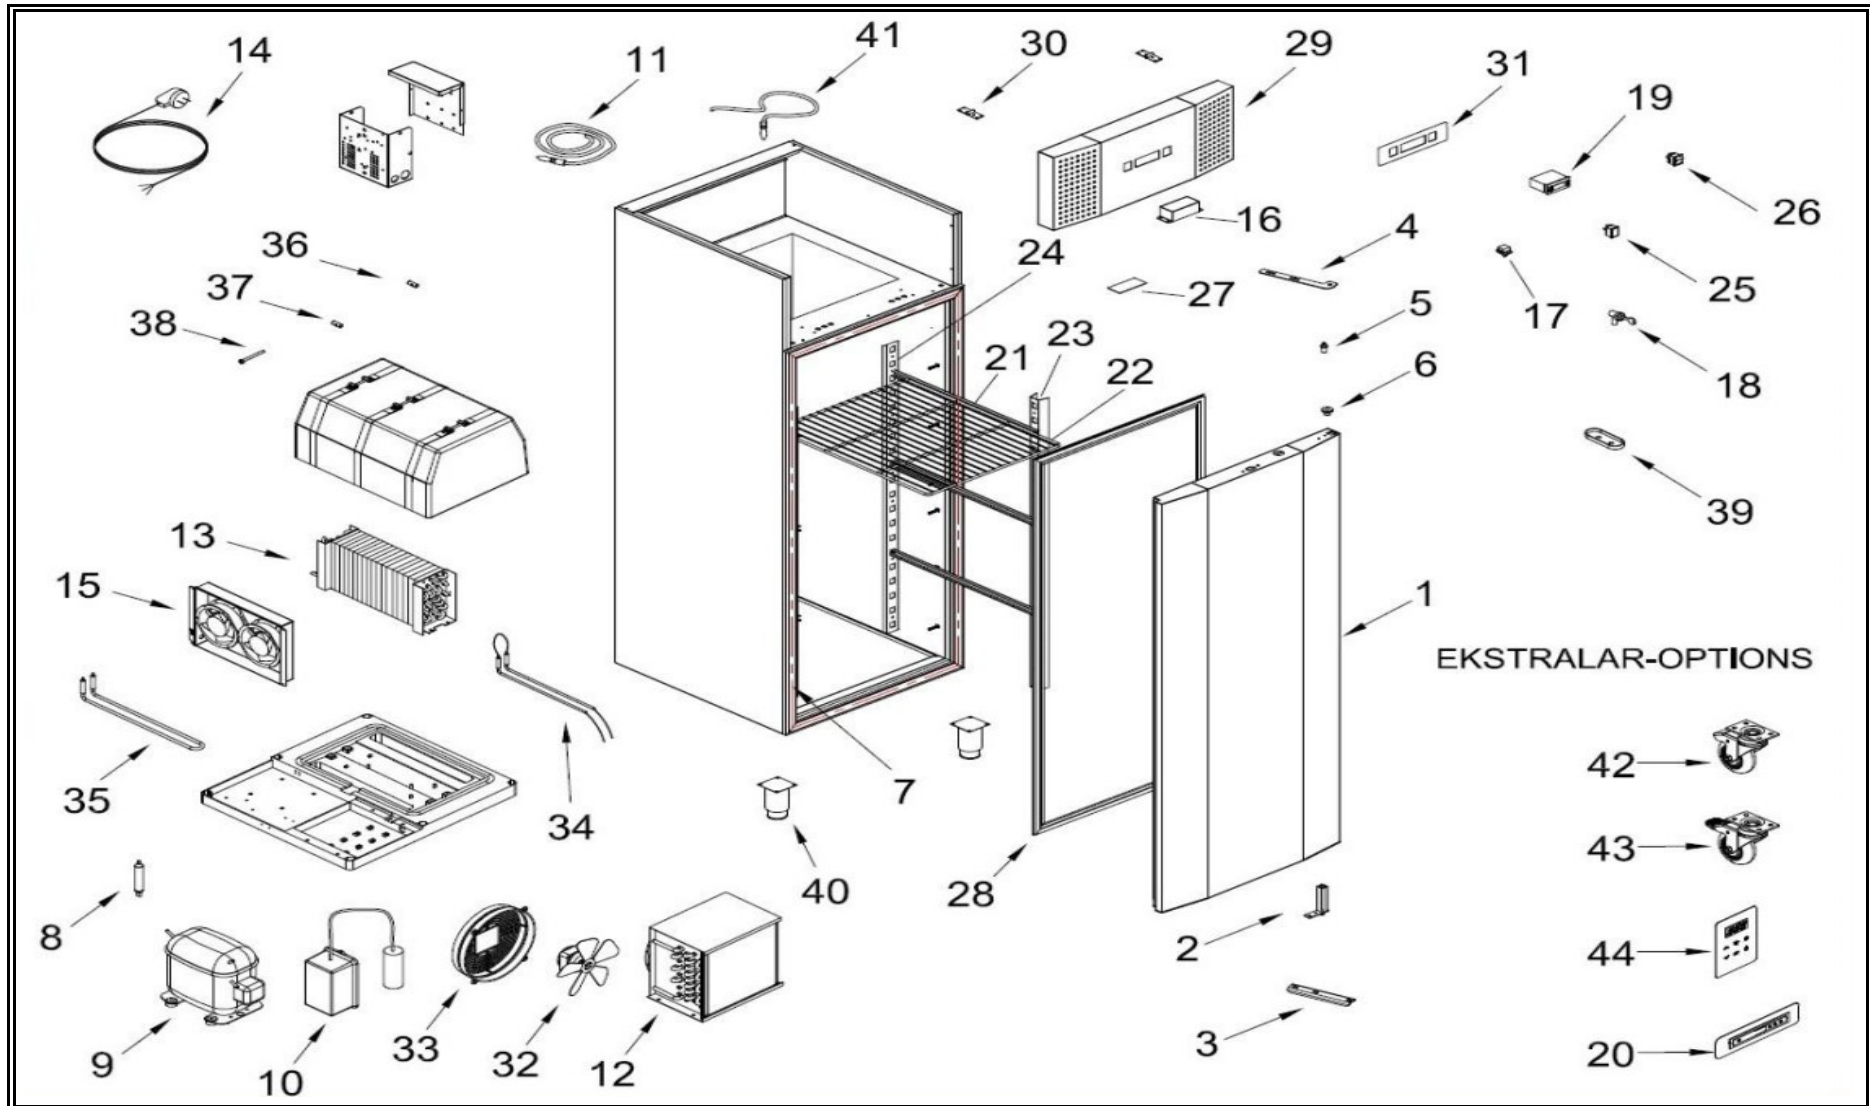

7489.5010

R404A

Onderdelen informatie
Erzatzteil information
Spare part information
Information de pièces

POS:	Art.No.:	Omschrijving:	Aantal:
1		DOOR	1
2	CS9113.1260	UPRIGHT HINGE AND PARTS	1
3	CS9113.1315	LOVER HINGE BRACET	1
4	CS9113.1320	UPPER HINGE BRACET	1
5	CS9113.1265	UPPER HINGE PIM	1
6	CS9113.1270	UPPER HINGE PLASTIC PART	1
7	CS9113.0980	DOOR RESISTANCE 4,7mt	1
8		DRAYER	1
9	CS9113.0485	COMPRESSOR-NEK 2168 Z (3/4HP)	1
10		ROLE BOX	1
11	CS9390.2290	PROP	1
12	CS9113.1805	CONDANSER	1
13	CS9113.0285	EVAPARATOR	1
14		PLUG CABLE	1
15	CS9113.0350	EVAP FAN MOTOR	2
16		LIGHT COVER	1
17	CS9113.0700	EVAPOROTOR SWITCH	1
18	CS9113.0820	LOCK	1
19	CS9338.3550	DIGITAL THERMOSTAT TWO PROPE(DIXELL)	1
20	CS9993.8627	TOUCH CONTROL DIGITAL	1
21	CS9113.2390	SHELF GUIDE - 630mm	6
22		SHELF	3
23		FRONT SHELF RACKET	2
24		BACK SHELF RACKET	2
25	CS9113.0675	POWER SWITCH	1
26	CS9108.0254	ON - OFF SWITCH	1
27	CS9113.0870	LIGHT GLASS UPRIGHT	1
28	CS9113.0105	DOOR GASKET UPRIGHT	1
29		CANOPY	1
30		CANOPY HINGE	2
31	CS9113.2300	DIGITAL LABEL	1
32	CS9113.1525	10W-FAN MOTOR	1
33	CS9113.0230	CONDANSER FAN PLASTIC	1
34	CS9113.1030	400W RESISTANCE	1
35	CS9113.0990	GROUNDDED DEFROZ HEATER	1
36		COVER GROOVED SCREW	3
37		COVER FLAT SCREW	3
38		SCREW - M6 X 80	3
39		PROP COVER	1
40	CS9113.0610	STAINLESS STEEL LEG	4
41	CS9113.0150	PROP	1
42	CS9113.0615	WHEELS	2
43	CS9113.0620	WHEELS BRAKE	2

Onderdelenlijst 7489.5010

POS:	Art.No.:	Omschrijving:	Aantal:
44		WATER PROOF DIJITAL	1