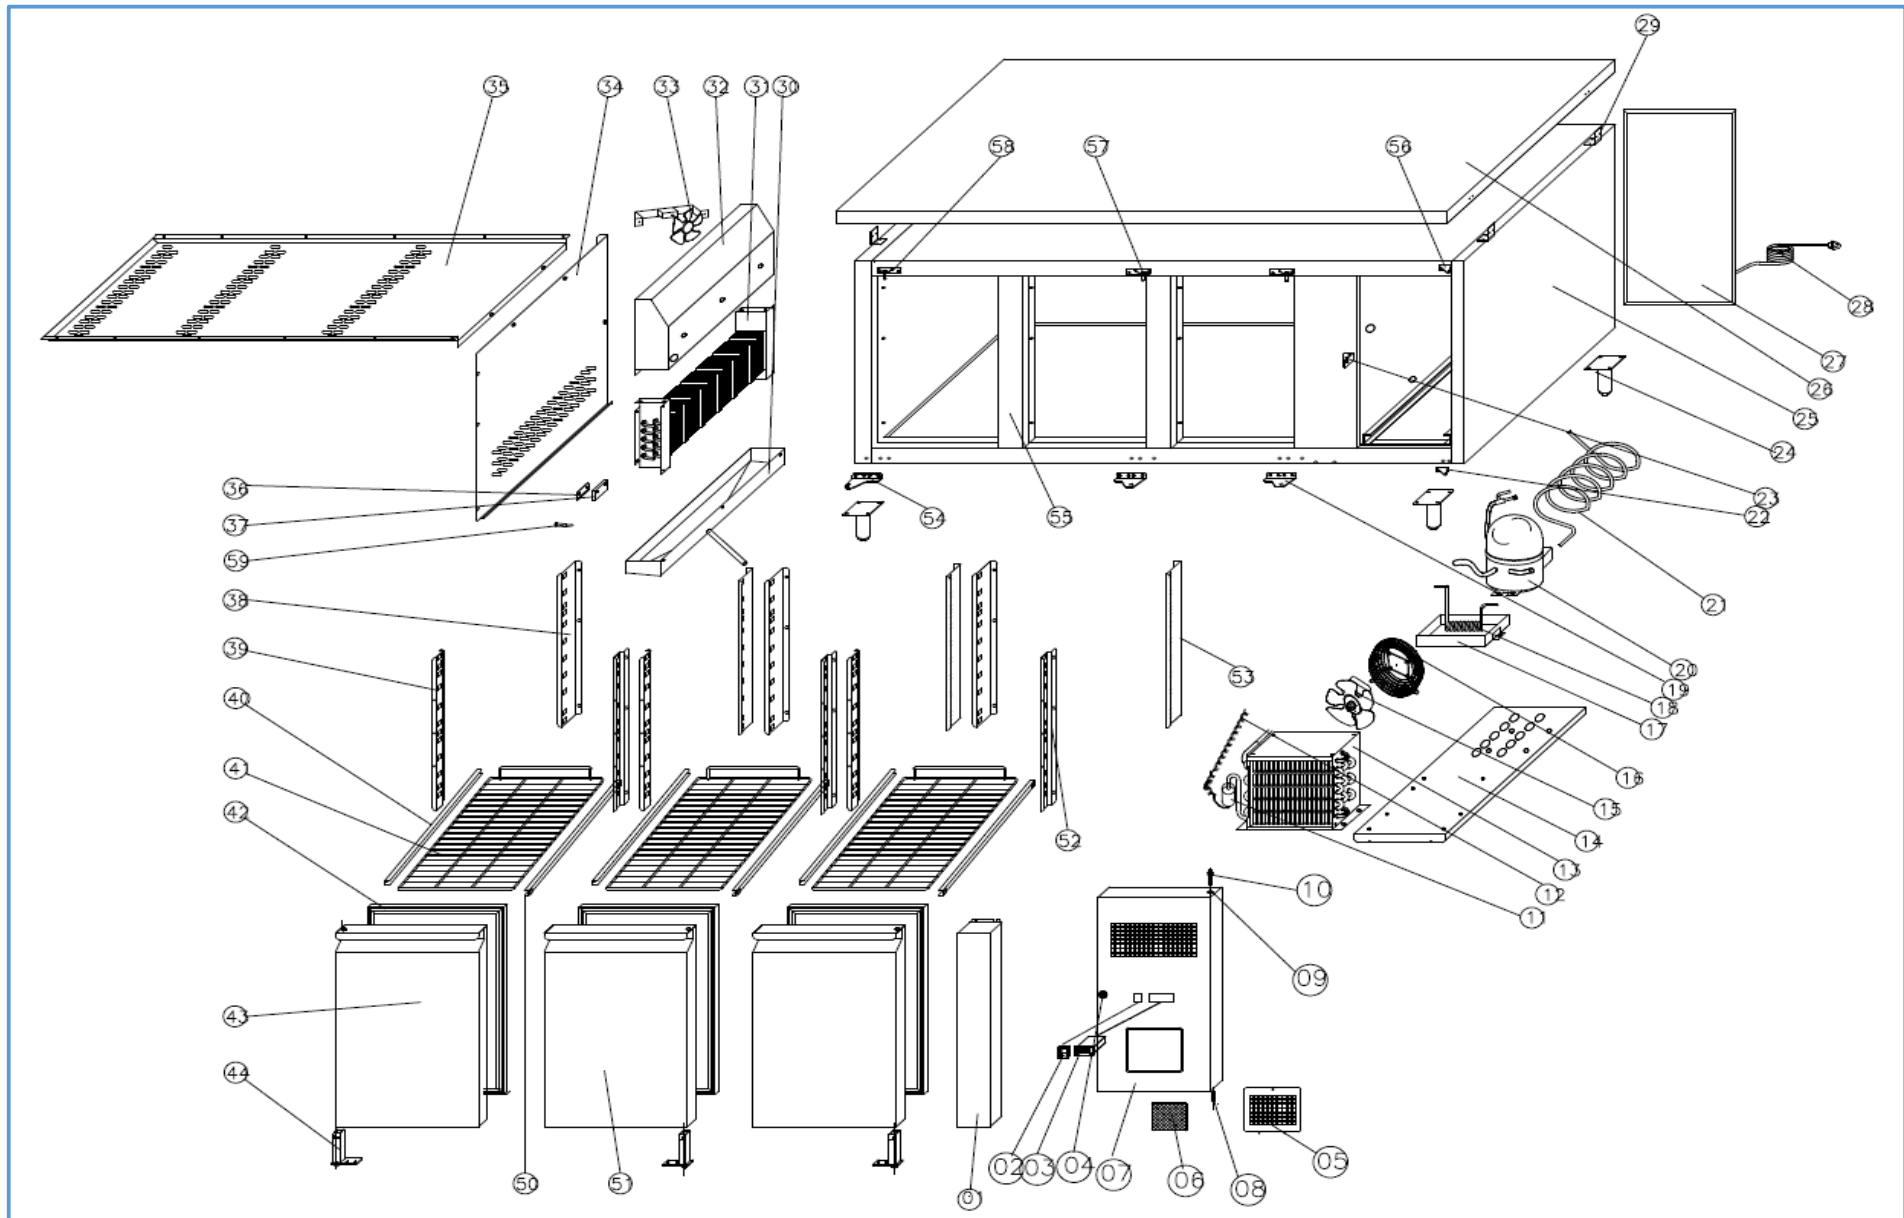

## Onderdelenlijst 7950.0082

POS:	Art.No.:	Omschrijving:	Aantal:
1		FIXED FRONT PANEL	1PC
2	9108.0244	MAIN SWITCH	1PC
3	9390.1905	THERMOSTAT	1PC
4	9338.0300	LOCK	1PC
5		AIR FLOW WINDOW	1PC
6		SCREEN FILTER	1PC
7	9338.0025	FRONT PANEL	1PC
8	9338.0670	HINGE AXIS	2PCS
9	9338.0295	BUSHING	5PCS
10	9338.0105	NUT	2PCS
11		FILTER DRIER	1PC
13	9338.0780	CONDENSER	1PC
14		UNIT BOARD	1PC
15	9999.0136	CODENSER FAN	1PC
16		BASKETC GUARD GRILLS	1PC
17	9338.2176	WATER BOX	1PC
18		EVAPORATE PIPE	1PC
19	9338.1301	DOOR DOWN HINGE RIGHT	2PCS
20	9338.1662	COMPRESSOR	1PC
21		SUCTION PIPE	1PC
22		FRONT PANEL DOWN HINGE	1PC
23		LOCK HOOK	1 PCS
24	4627.052	FEET	4PCS
25		BODY	1PC
26		TOP	1PC
27		UNIT ROOM COVER	1PC
28	9338.2208	PLUG	1PC
29		TOP FIXED BOARD	4PCS
30		EVAPORATOR WATER PAN	1PC
31	9338.0255	EVAPORATOR	1PC
32		FAN SUPPORT	1PC
33	9338.2154	CIRCUIT FAN	1PC
34		EVAPORATOR COVER	1PC
35		AIR FLOW CONDUCT BOARD	1PC
36		PROBE PADDING	1PC
37		SENSOR FIXED CLIP	1PC
38		BACK SUPPORT LEFT	3PCS
39		FRONT SUPPORT LEFT	3PCS
40		GUIDE LEFT	3PCS
41	4627.005	SHELF	3PCS
42	9338.0095	GASKET	3PCS
43		DOOR	1PC
44	9635.0150	DOOR SPRING HINGE	3PCS
50		GUIDE RIGHT	3PC
51	9338.0090	DOOR	2PCS
52		FRONT SUPPORT RIGHT	3PCS
53		BACK SUPPORT RIGHT	3PCS

## Onderdelenlijst 7950.0082

<b>POS:</b>	<b>Art.No.:</b>	<b>Omschrijving:</b>	<b>Aantal:</b>
54	9338.1300	DOOR DOWN HINGE LEFT	1PC
55		MIDDLE BRIDGE	2PCS
56		FRONT PANEL UP HINGE	1PC
57		DOOR UP HINGE RIGHT	2PCS
58		DOOR UP HINGE LEFT	1PC
59	9181.2050	SENSOR	2PCS