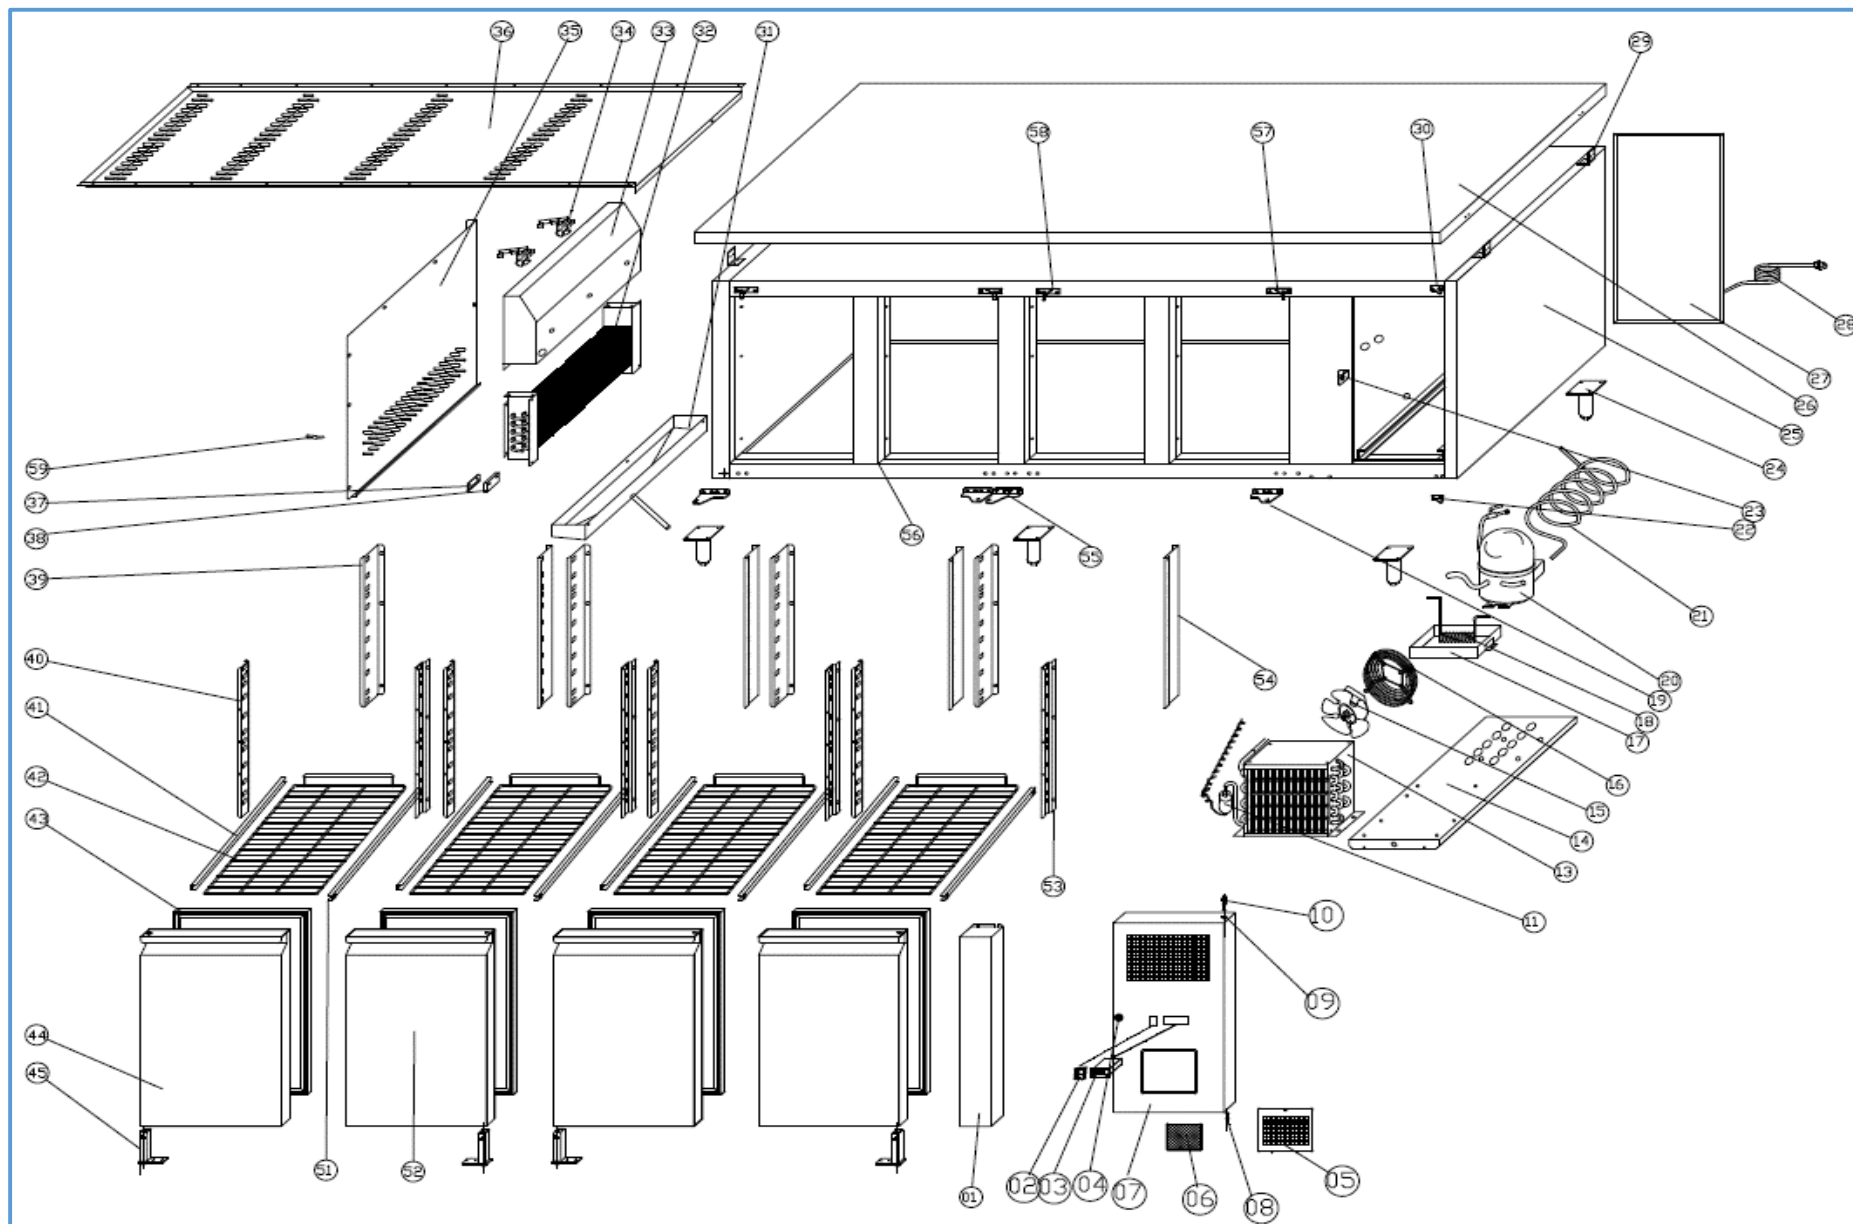

7950.0084

Onderdelen informatie

Erzatzteil information

Spare part information

Information de pièces

Onderdelenlijst 7950.0084

POS:	Art.No.:	Omschrijving:	Aantal:
1		FIXED FRONT PANEL	1PC
2	9108.0244	MAIN SWITCH	1PC
3	9390.1905	THERMOSTAT	1PC
4	9338.0300	LOCK	1PC
5		AIR FLOW WINDOW	1PC
6		SCREEN FILTER	1PC
7	9338.0025	FRONT PANEL	1PC
8	9338.0670	HINGE AXIS	2PCS
9	9338.1425	BUSHING	6PCS
10	9338.0105	NUT	2PCS
11	9338.1980	FILTER DRIER	1PC
13	9338.0780	CONDENSER	1PC
14		UNIT BOARD	1PC
15	9999.0136	CODENSER FAN	1PC
16		BASKET GUARD GRILLS	1PC
17		WATER BOX	1PC
18		EVAPORATE PIPE	1PC
19	9338.1301	DOOR DOWN HINGE RIGHT	2PCS
20	9338.1662	COMPRESSOR	1PC
21		SUCTION PIPE	1PC
22		FRONT PANEL DOWN HINGE	1PC
23		LOCK HOOK	1 PC
24	4627.052	FEET	6PCS
25		BODY	1PC
26		TOP	1PC
27		UNIT ROOM COVER	1PC
28		PLUG	1PC
29		TOP FIXED BOARD	4PCS
30		FRONT PANEL UP HINGE	1PC
31	9338.0256	EVAPORATOR WATER PAN	1PC
32	9338.0255	EVAPORATOR	1PC
33		FAN SUPPORT	1PC
34	9338.2154	CIRCUIT FAN	2PCS
35		EVAPORATOR COVER	1PC
36		AIR FLOW CONDUCT BOARD	1PC
37		PROBE PADDING	1PC
38	9338.1502	SENSOR FIXED CLIP	1PC
39		BACK SUPPORT LEFT	4PCS
40		FRONT SUPPORT LEFT	4PCS
41		GUIDE LEFT	4PC
42	4627.005	SHELF	4PCS
43	9338.0095	GASKET	4PCS
44	9338.0125	DOOR	2PCS
45	9635.0150	DOOR SPRING HINGE	4PCS
51		GUIDE RIGHT	4PC
52	9338.0090	DOOR	2PCS
53		FRONT SUPPORT RIGHT	4PCS

Onderdelenlijst 7950.0084

POS:	Art.No.:	Omschrijving:	Aantal:
54		BACK SUPPORT RIGHT	4PCS
55	9338.1300	DOOR HINGE LEFT	2PCS
56		MIDDLE BRIDGE	3PCS
57		DOOR UP HINGE RIGHT	2PCS
58		DOOR UP HINGE LEFT	2PCS
59	9181.2050	SENSOR	1PC