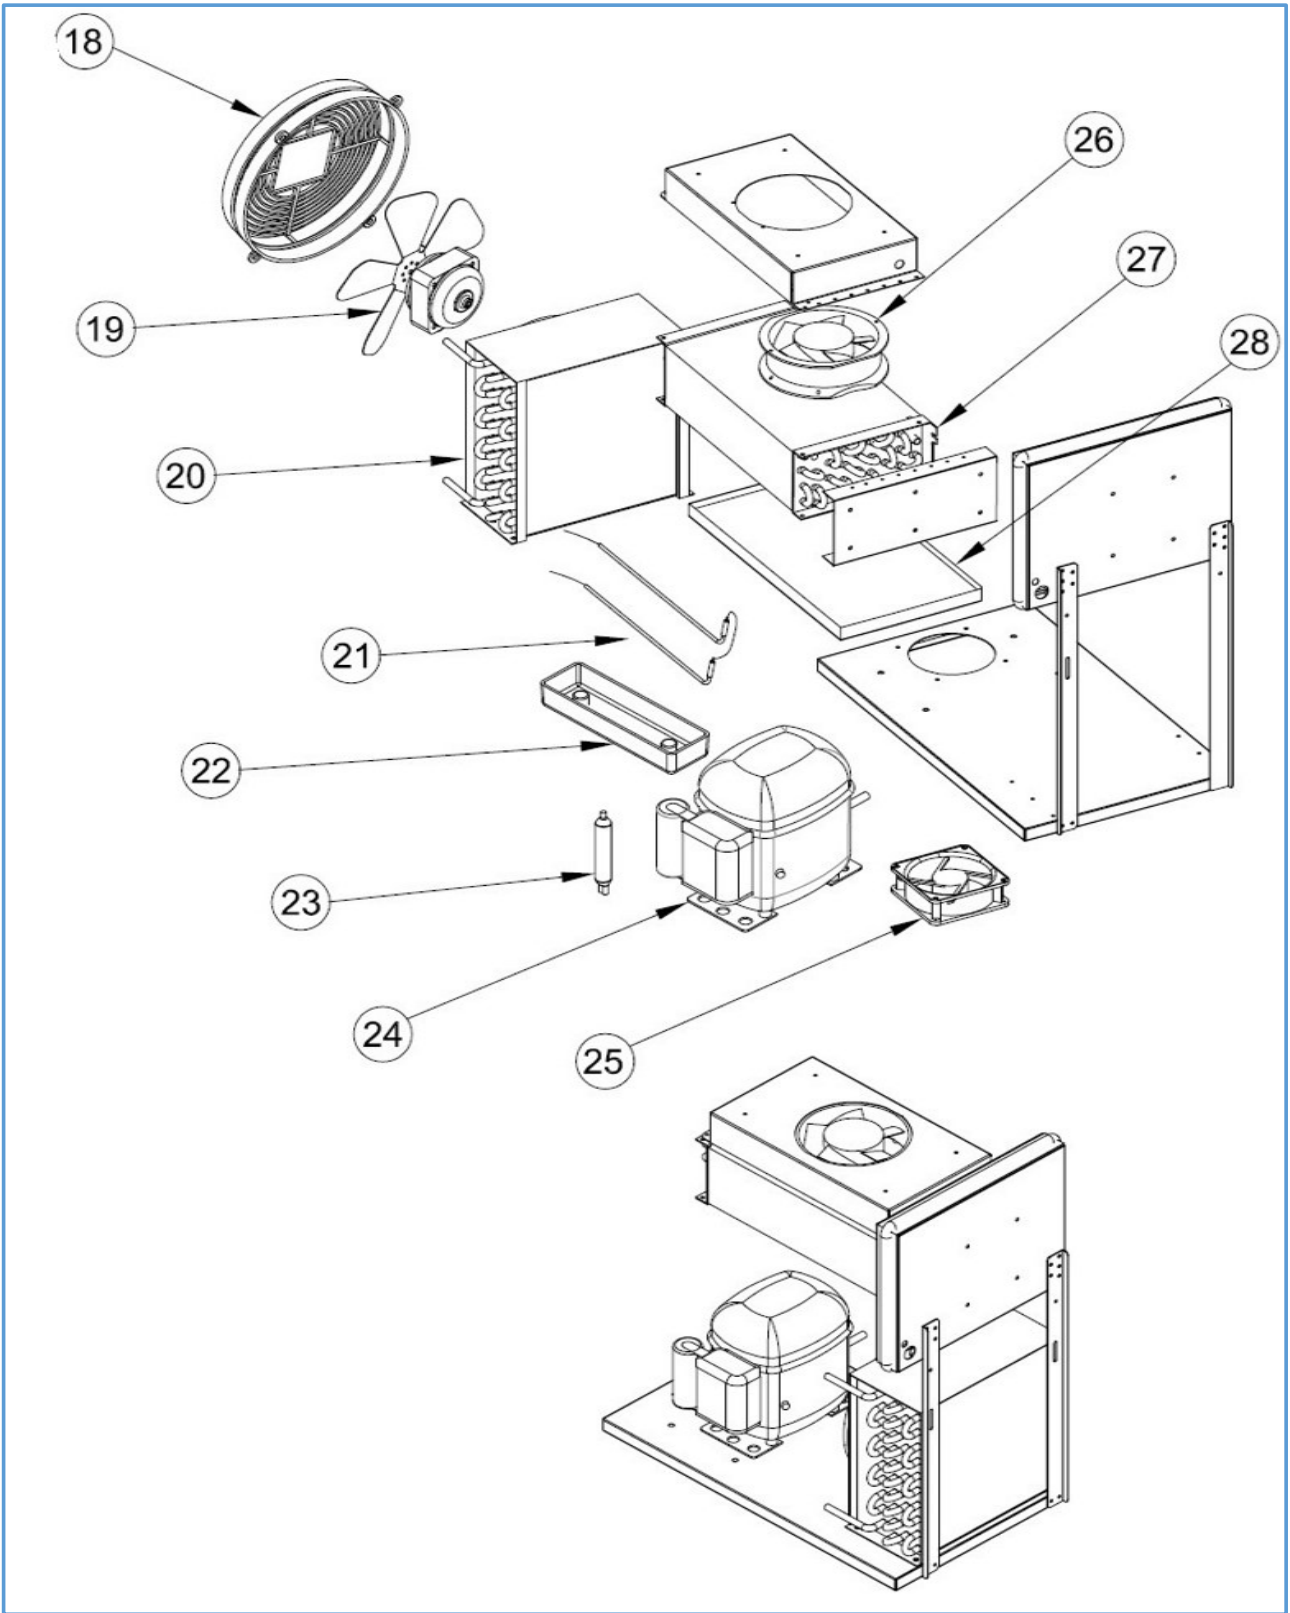

## Onderdelenlijst 7489.5100

POS:	Art.No.:	Omschrijving:	Aantal:
1		DOOR	2
2	9113.0035	DOOR GASKET	2
3		LOVER HINGE BRACET	2
4	9113.1260	UPRIGHT HINGE AND PARTS	2
5		UPPER HINGE	2
6	9113.1815	UPPER HINGE PIM	2
7	9113.1820	HINGE PLASTIC	2
8	9113.0150	PROP	1
9		PROP	1
10		PLUG CABLE	1
11		PROP COVER	2
12		STAINLESS STEEL LEG	5
13		SHELF-CGN 530x333	2
14		SHELF-GUIDE-CGN 530m	4
15		SHELF RACKET- BACK	#####
16		SHELF RACKET- SIDE	2
17		SHELF RACKET- MIDDLE	4
18	9113.0230	CONDANSER FAN PLASTIC	1
19	9113.0320	16-65 W-FAN MOTORU	1
20	9113.1805	VL7-K CONDANSER	1
21	9113.1045	200W RESISTANCE	1
22	9113.1080	WATER BOX	1
23		DRAYER	1
24	9113.0480	COMPRESSOR	1
25		SQUARE FAN	1
26	9113.0350	EVAP FAN MOTOR	1
27	9113.0280	EVAPORATOR	1
28		EVAPORATOR CUP	1
29		CANOPY PIM	1
30		CANOPY	1
31		PLASTIC COVER	1
32		DIGITAL LABEL	1
33	9113.0675	POWER SWITCH	1
34		DIGITAL THERMOSTAT TWO PROPE (EVCO)	1
35	9113.0680	ON-OF SWITCH	1
36		1/3 DRAWERS	6
37		1/3 DRAWERS GASKET	6
38		1/2 DRAWERS	4
39		1/2 DRAWERS GASKET	4
40		2/3 DRAWERS	2
41		2/3 DRAWERS GASKET	2
42		DRAWER RAIL	
43	9113.0615	WHEELS	3
44	9113.0620	WHEELS BRAKE	2
45		WATER PROOF DIJITAL	1
46		TOUCH CONTROL DIGITAL	1