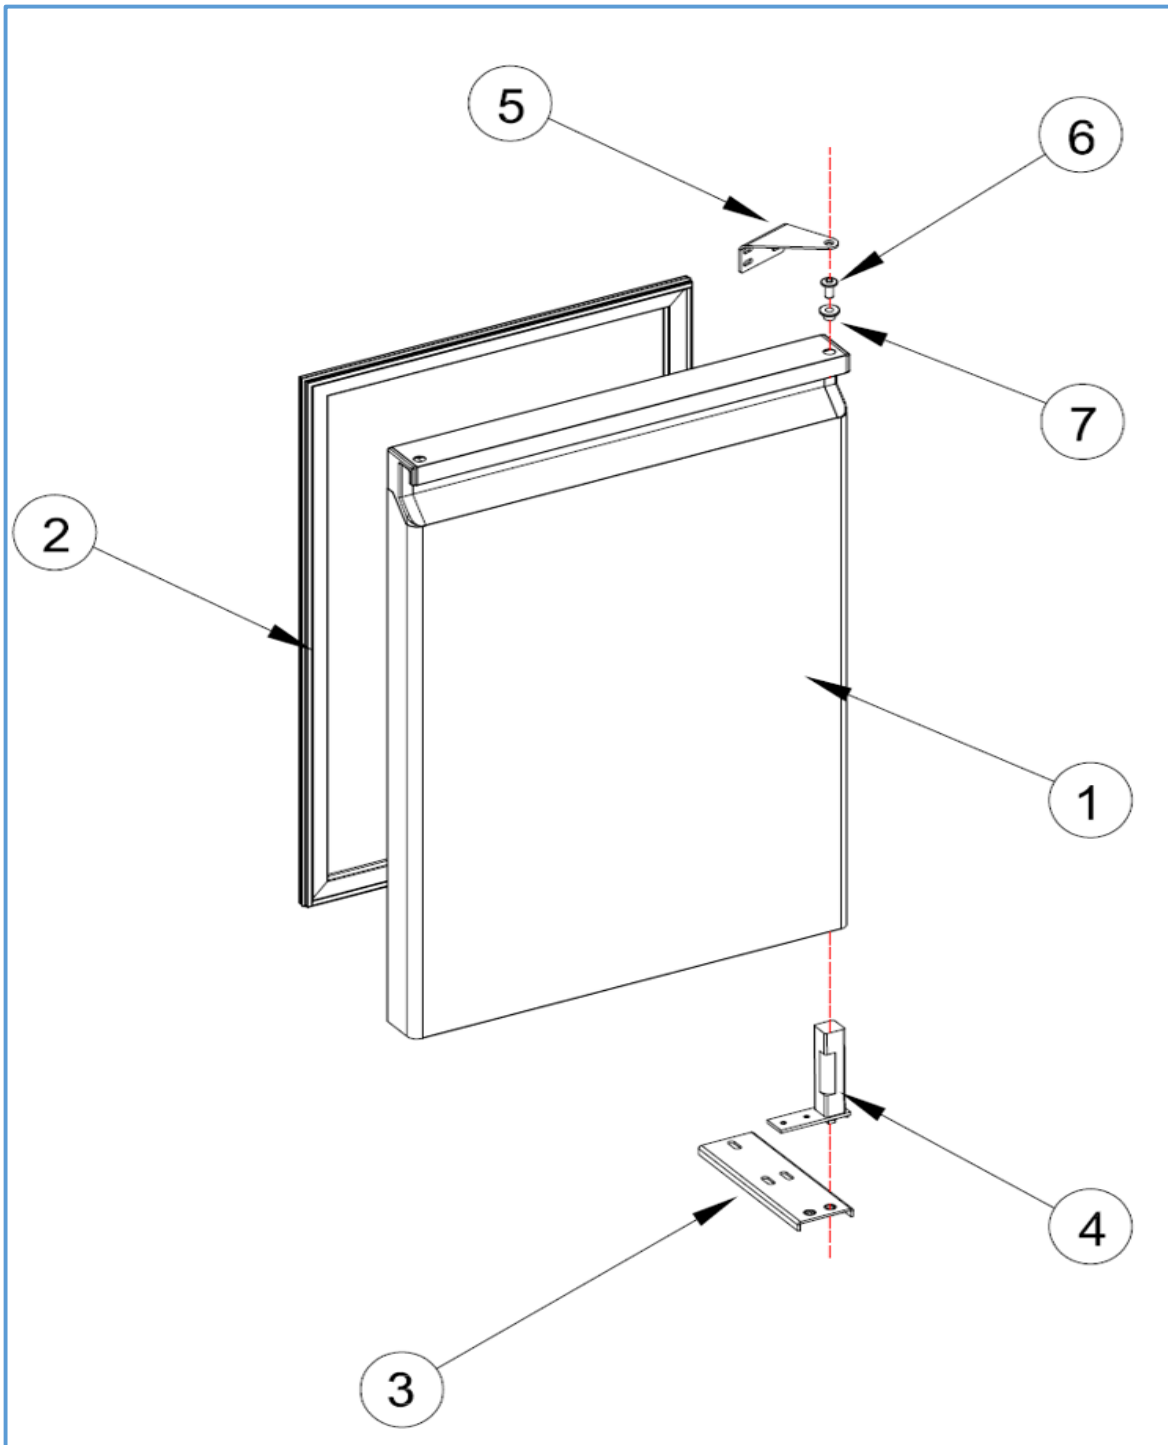

## Onderdelenlijst 7489.5100

POS:	Art.No.:	Omschrijving:	Aantal:
1		DOOR	2
2	9113.0035	DOOR GASKET	2
3		LOVER HINGE BRACET	2
4	9113.1260	UPRIGHT HINGE AND PARTS	2
5		UPPER HINGE	2
6	9113.1815	UPPER HINGE PIM	2
7	9113.1820	HINGE PLASTIC	2
8	9113.0150	PROP	1
9		PROP	1
10		PLUG CABLE	1
11		PROP COVER	2
12		STAINLESS STEEL LEG	5
13		SHELF-CGN 530x333	2
14		SHELF-GUIDE-CGN 530m	4
15		SHELF RACKET- BACK	#####
16		SHELF RACKET- SIDE	2
17		SHELF RACKET- MIDDLE	4
18	9113.0230	CONDANSER FAN PLASTIC	1
19	9113.0320	16-65 W-FAN MOTORU	1
20	9113.1805	VL7-K CONDANSER	1
21	9113.1045	200W RESISTANCE	1
22	9113.1080	WATER BOX	1
23		DRAYER	1
24	9113.0480	COMPRESSOR	1
25		SQUARE FAN	1
26	9113.0350	EVAP FAN MOTOR	1
27	9113.0280	EVAPORATOR	1
28		EVAPORATOR CUP	1
29		CANOPY PIM	1
30		CANOPY	1
31		PLASTIC COVER	1
32		DIGITAL LABEL	1
33	9113.0675	POWER SWITCH	1
34		DIGITAL THERMOSTAT TWO PROPE (EVCO)	1
35	9113.0680	ON-OF SWITCH	1
36		1/3 DRAWERS	6
37		1/3 DRAWERS GASKET	6
38		1/2 DRAWERS	4
39		1/2 DRAWERS GASKET	4
40		2/3 DRAWERS	2
41		2/3 DRAWERS GASKET	2
42		DRAWER RAIL	
43	9113.0615	WHEELS	3
44	9113.0620	WHEELS BRAKE	2
45		WATER PROOF DIJITAL	1
46		TOUCH CONTROL DIGITAL	1