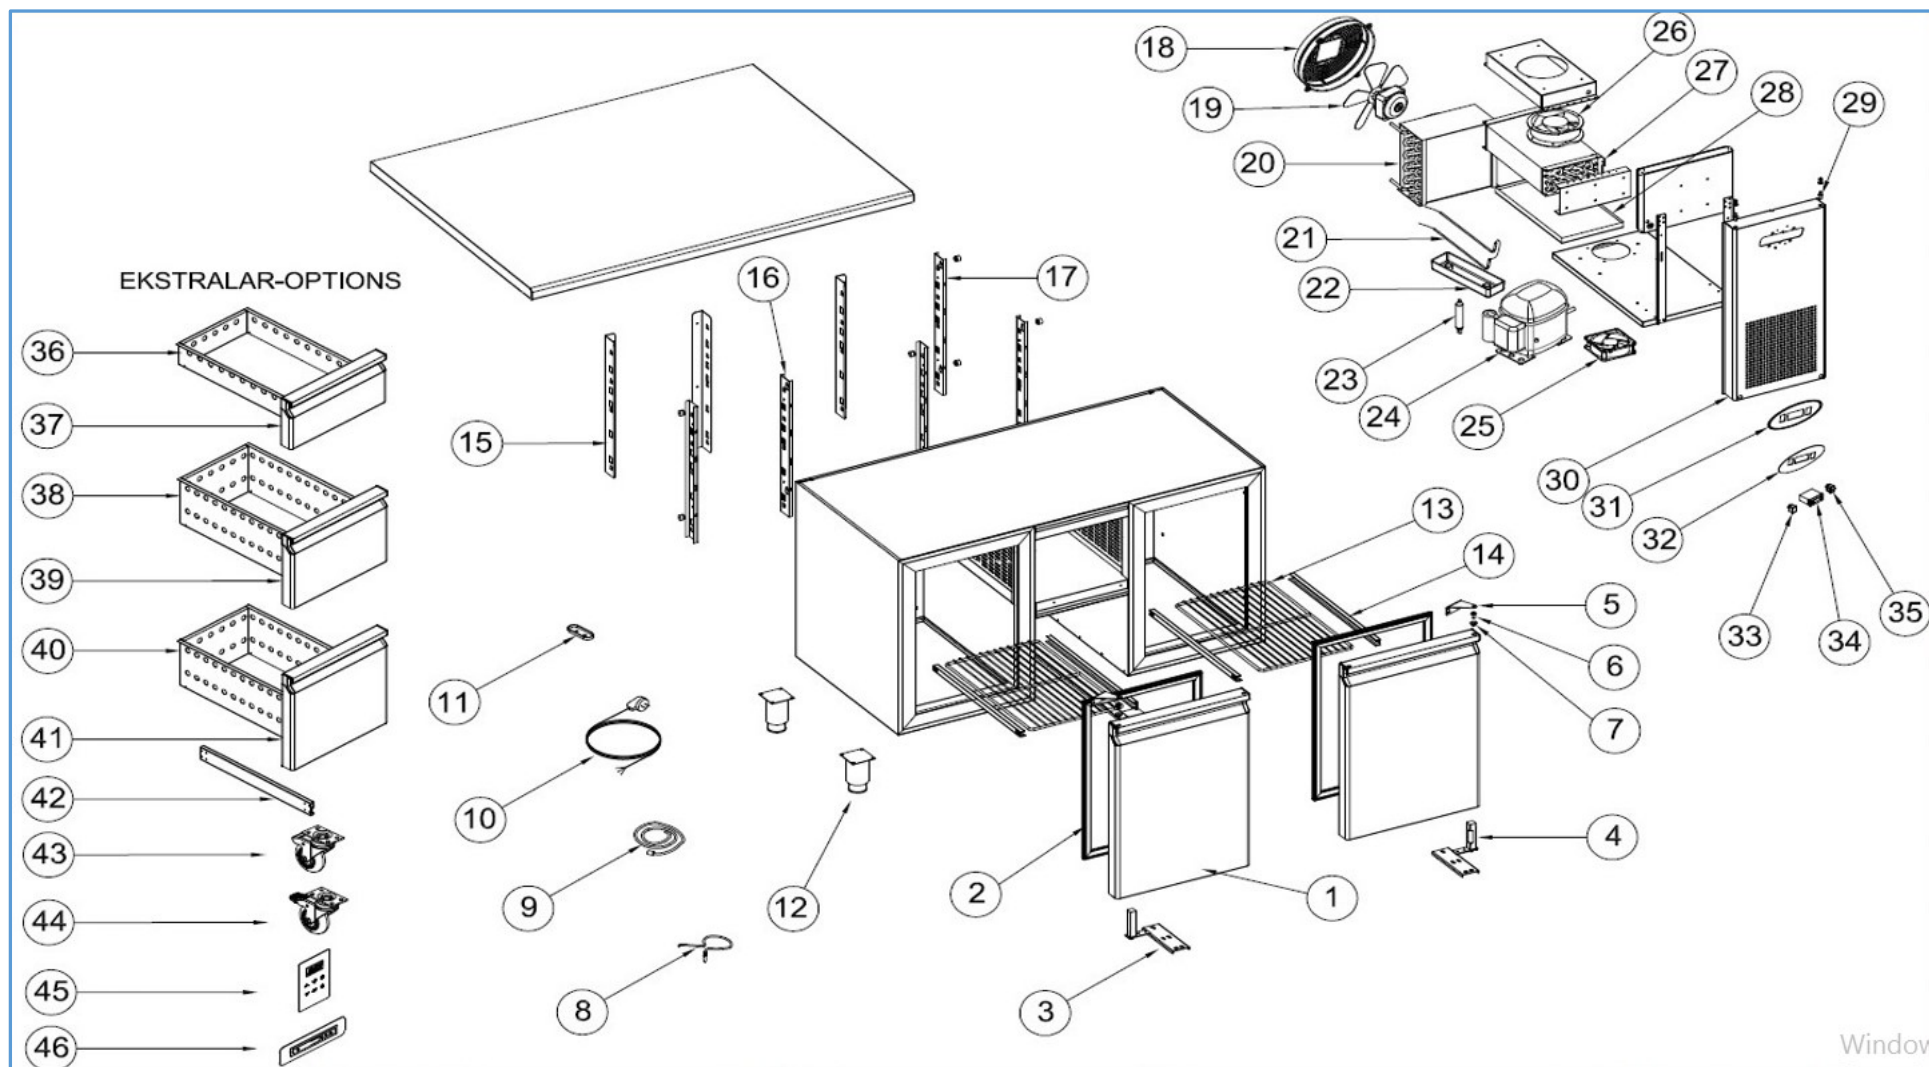

## Onderdelenlijst 7489.5100

POS:	Art.No.:	Omschrijving:	Aantal:
1		DOOR	2
2	9113.0035	DOOR GASKET	2
3		LOVER HINGE BRACET	2
4	9113.1260	UPRIGHT HINGE AND PARTS	2
5		UPPER HINGE	2
6	9113.1815	UPPER HINGE PIM	2
7	9113.1820	HINGE PLASTIC	2
8	9113.0150	PROP	1
9		PROP	1
10		PLUG CABLE	1
11		PROP COVER	2
12		STAINLESS STEEL LEG	5
13		SHELF-CGN 530x333	2
14		SHELF-GUIDE-CGN 530m	4
15		SHELF RACKET- BACK	#####
16		SHELF RACKET- SIDE	2
17		SHELF RACKET- MIDDLE	4
18	9113.0230	CONDANSER FAN PLASTIC	1
19	9113.0320	16-65 W-FAN MOTORU	1
20	9113.1805	VL7-K CONDANSER	1
21	9113.1045	200W RESISTANCE	1
22	9113.1080	WATER BOX	1
23		DRAYER	1
24	9113.0480	COMPRESSOR	1
25		SQUARE FAN	1
26	9113.0350	EVAP FAN MOTOR	1
27	9113.0280	EVAPORATOR	1
28		EVAPORATOR CUP	1
29		CANOPY PIM	1
30		CANOPY	1
31		PLASTIC COVER	1
32		DIGITAL LABEL	1
33	9113.0675	POWER SWITCH	1
34		DIGITAL THERMOSTAT TWO PROPE (EVCO)	1
35	9113.0680	ON-OF SWITCH	1
36		1/3 DRAWERS	6
37		1/3 DRAWERS GASKET	6
38		1/2 DRAWERS	4
39		1/2 DRAWERS GASKET	4
40		2/3 DRAWERS	2
41		2/3 DRAWERS GASKET	2
42		DRAWER RAIL	
43	9113.0615	WHEELS	3
44	9113.0620	WHEELS BRAKE	2
45		WATER PROOF DIJITAL	1
46		TOUCH CONTROL DIGITAL	1