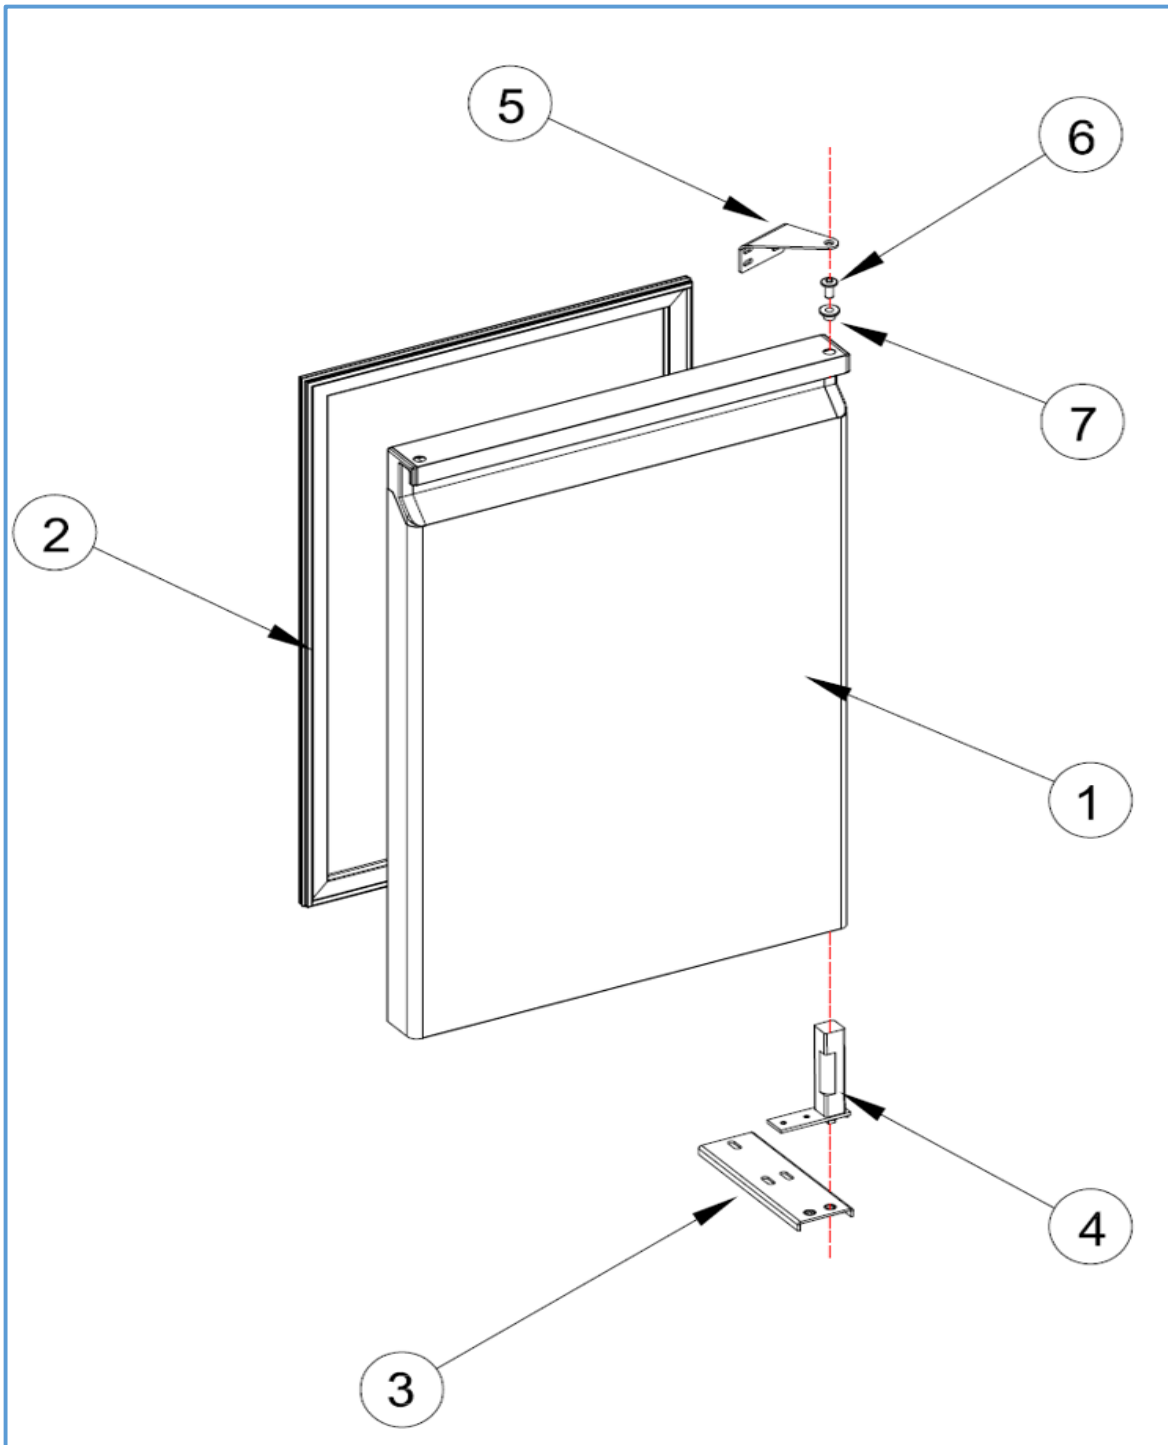

7489.5105

Onderdelen informatie

Erzatzteil information

Spare part information

Information de pièces

Onderdelenlijst 7489.5105

POS:	Art.No.:	Omschrijving:	Aantal:
1		DOOR	3
2	9113.0035	DOOR GASKET	3
3		LOVER HINGE BRACET	3
4	9113.1260	UPRIGHT HINGE AND PARTS	3
5		UPPER HINGE	3
6	9113.1815	UPPER HINGE PIM	3
7	9113.1820	HINGE PLASTIC	3
8	9113.0150	PROP	1
9		PROP	1
10		PLUG CABLE	1
11		PROP COVER	2
12		STAINLESS STEEL LEG	5
13		SHELF-CGN 530x333	3
14		SHELF-GUIDE-CGN 530m	6
15		SHELF RACKET- BACK	4
16		SHELF RACKET- SIDE	4
17		SHELF RACKET- MIDDLE	4
18	9113.0230	CONDANSER FAN PLASTIC	1
19	9113.0320	16-65 W-FAN MOTORU	1
20	9113.1805	VL7-K CONDANSER	1
21	9113.1045	200W RESISTANCE	1
22	9113.1080	WATER BOX	1
23		DRAYER	1
24	9113.0480	COMPRESSOR	1
25		SQUARE FAN	1
26	9113.0350	EVAP FAN MOTOR	1
27	9113.0270	EVAPORATOR	1
28		EVAPORATOR CUP	1
29		CANOPY PIM	1
30		CANOPY	1
31		PLASTIC COVER	1
32		DIGITAL LABEL	1
33	9113.0675	POWER SWITCH	1
34		DIGITAL THERMOSTAT TWO PROPE (DIXELL)	1
35	9113.0680	ON-OF SWITCH	1
36		1/3 DRAWERS	9
37		1/3 DRAWERS GASKET	9
38		1/2 DRAWERS	6
39		1/2 DRAWERS GASKET	6
40		2/3 DRAWERS	3
41		2/3 DRAWERS GASKET	3
42		DRAWER RAIL	
43	9113.0615	WHEELS	3
44	9113.0620	WHEELS BRAKE	2
45		WATER PROOF DIGITAL	1
46		TOUCH CONTROL DIGITAL	1