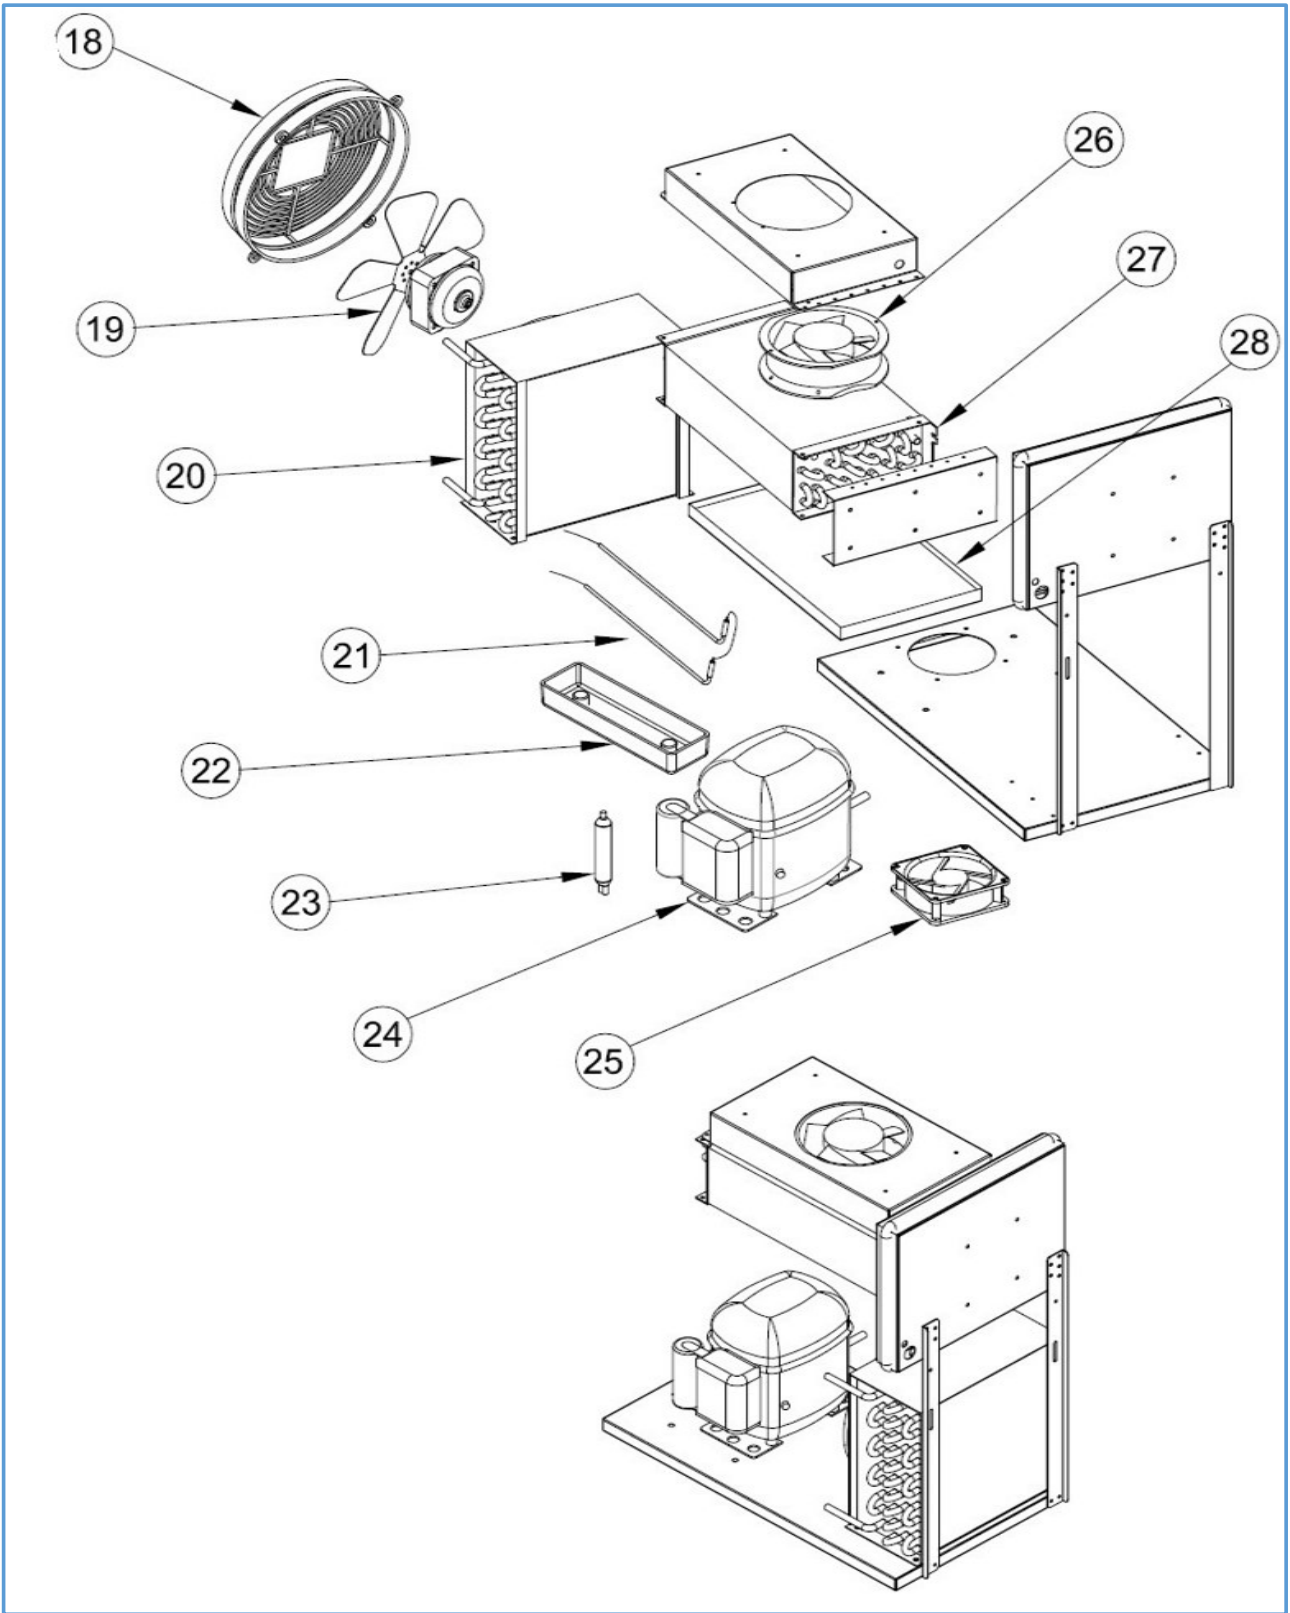

7489.5105

Onderdelen informatie

Erzatzteil information

Spare part information

Information de pièces

Onderdelenlijst 7489.5105

POS:	Art.No.:	Omschrijving:	Aantal:
1		DOOR	3
2	9113.0035	DOOR GASKET	3
3		LOVER HINGE BRACET	3
4	9113.1260	UPRIGHT HINGE AND PARTS	3
5		UPPER HINGE	3
6	9113.1815	UPPER HINGE PIM	3
7	9113.1820	HINGE PLASTIC	3
8	9113.0150	PROP	1
9		PROP	1
10		PLUG CABLE	1
11		PROP COVER	2
12		STAINLESS STEEL LEG	5
13		SHELF-CGN 530x333	3
14		SHELF-GUIDE-CGN 530m	6
15		SHELF RACKET- BACK	4
16		SHELF RACKET- SIDE	4
17		SHELF RACKET- MIDDLE	4
18	9113.0230	CONDANSER FAN PLASTIC	1
19	9113.0320	16-65 W-FAN MOTORU	1
20	9113.1805	VL7-K CONDANSER	1
21	9113.1045	200W RESISTANCE	1
22	9113.1080	WATER BOX	1
23		DRAYER	1
24	9113.0480	COMPRESSOR	1
25		SQUARE FAN	1
26	9113.0350	EVAP FAN MOTOR	1
27	9113.0270	EVAPORATOR	1
28		EVAPORATOR CUP	1
29		CANOPY PIM	1
30		CANOPY	1
31		PLASTIC COVER	1
32		DIGITAL LABEL	1
33	9113.0675	POWER SWITCH	1
34		DIGITAL THERMOSTAT TWO PROPE (DIXELL)	1
35	9113.0680	ON-OF SWITCH	1
36		1/3 DRAWERS	9
37		1/3 DRAWERS GASKET	9
38		1/2 DRAWERS	6
39		1/2 DRAWERS GASKET	6
40		2/3 DRAWERS	3
41		2/3 DRAWERS GASKET	3
42		DRAWER RAIL	
43	9113.0615	WHEELS	3
44	9113.0620	WHEELS BRAKE	2
45		WATER PROOF DIGITAL	1
46		TOUCH CONTROL DIGITAL	1