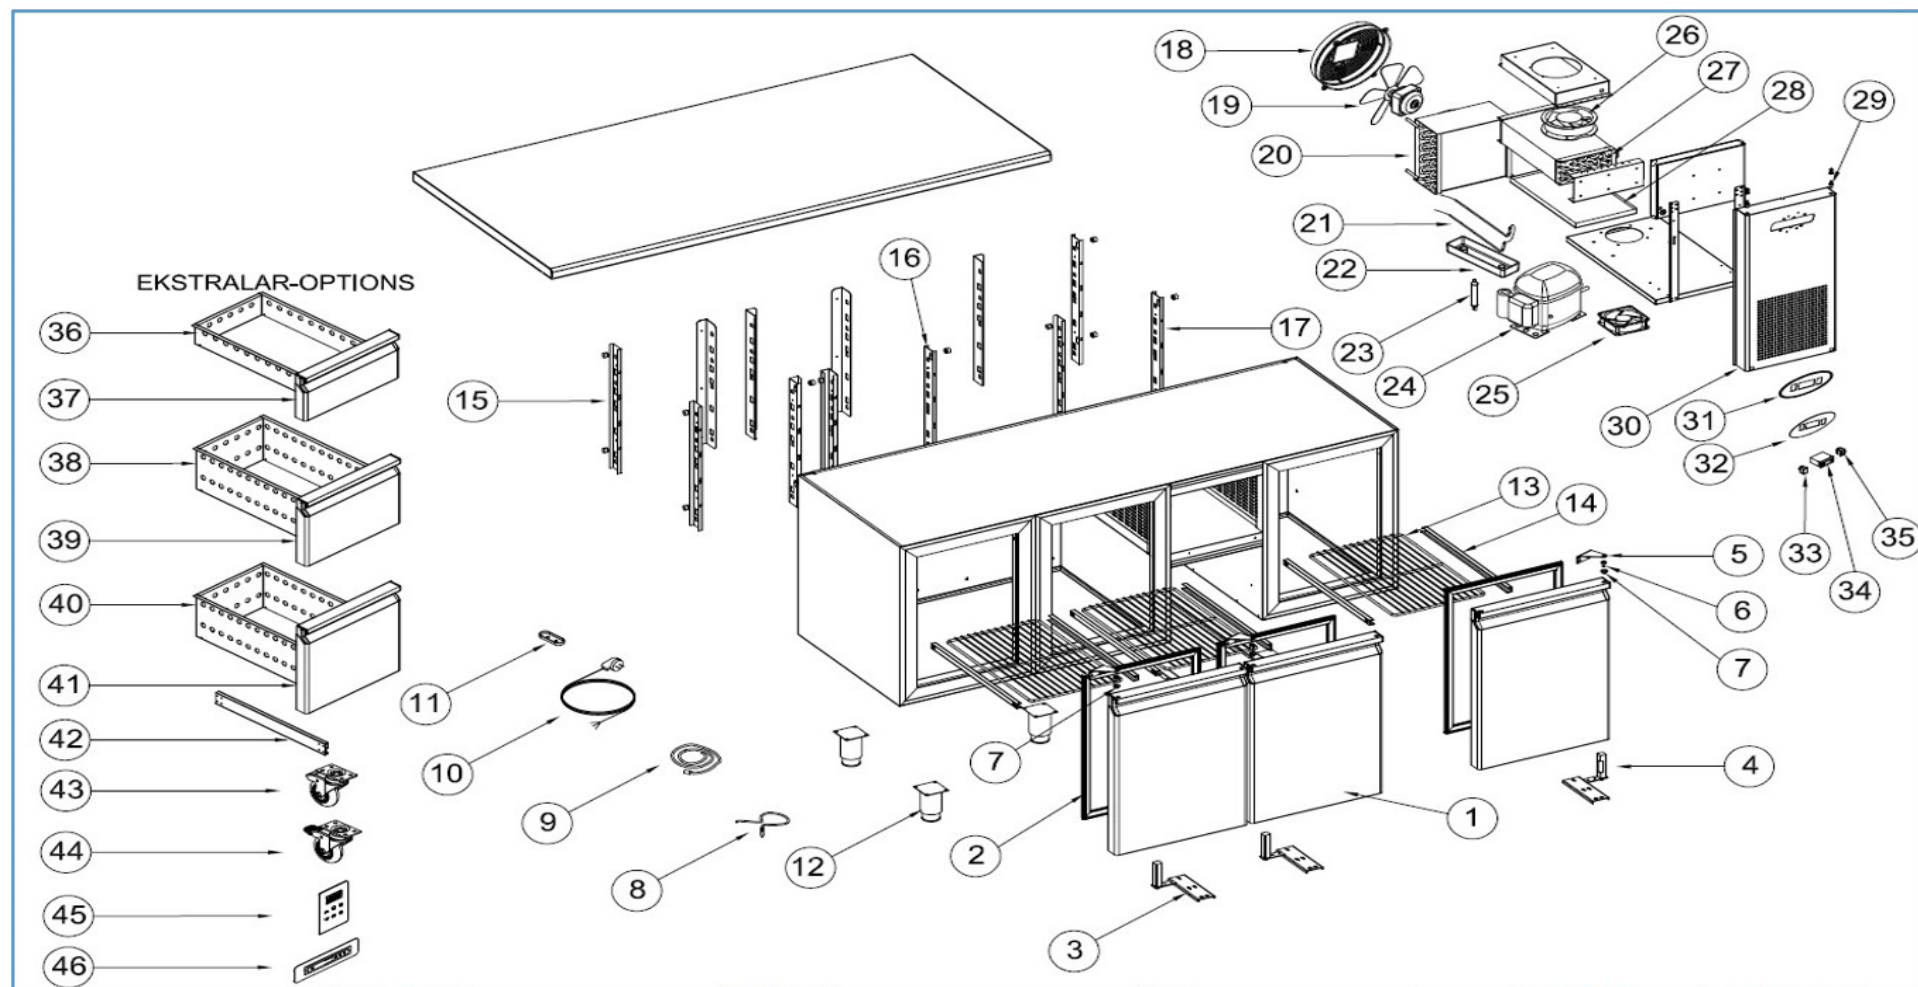

7489.5105

Onderdelen informatie

Erzatzteil information

Spare part information

Information de pièces

Onderdelenlijst 7489.5105

POS:	Art.No.:	Omschrijving:	Aantal:
1		DOOR	3
2	9113.0035	DOOR GASKET	3
3		LOVER HINGE BRACET	3
4	9113.1260	UPRIGHT HINGE AND PARTS	3
5		UPPER HINGE	3
6	9113.1815	UPPER HINGE PIM	3
7	9113.1820	HINGE PLASTIC	3
8	9113.0150	PROP	1
9		PROP	1
10		PLUG CABLE	1
11		PROP COVER	2
12		STAINLESS STEEL LEG	5
13		SHELF-CGN 530x333	3
14		SHELF-GUIDE-CGN 530m	6
15		SHELF RACKET- BACK	4
16		SHELF RACKET- SIDE	4
17		SHELF RACKET- MIDDLE	4
18	9113.0230	CONDANSER FAN PLASTIC	1
19	9113.0320	16-65 W-FAN MOTORU	1
20	9113.1805	VL7-K CONDANSER	1
21	9113.1045	200W RESISTANCE	1
22	9113.1080	WATER BOX	1
23		DRAYER	1
24	9113.0480	COMPRESSOR	1
25		SQUARE FAN	1
26	9113.0350	EVAP FAN MOTOR	1
27	9113.0270	EVAPORATOR	1
28		EVAPORATOR CUP	1
29		CANOPY PIM	1
30		CANOPY	1
31		PLASTIC COVER	1
32		DIGITAL LABEL	1
33	9113.0675	POWER SWITCH	1
34		DIGITAL THERMOSTAT TWO PROPE (DIXELL)	1
35	9113.0680	ON-OF SWITCH	1
36		1/3 DRAWERS	9
37		1/3 DRAWERS GASKET	9
38		1/2 DRAWERS	6
39		1/2 DRAWERS GASKET	6
40		2/3 DRAWERS	3
41		2/3 DRAWERS GASKET	3
42		DRAWER RAIL	
43	9113.0615	WHEELS	3
44	9113.0620	WHEELS BRAKE	2
45		WATER PROOF DIGITAL	1
46		TOUCH CONTROL DIGITAL	1