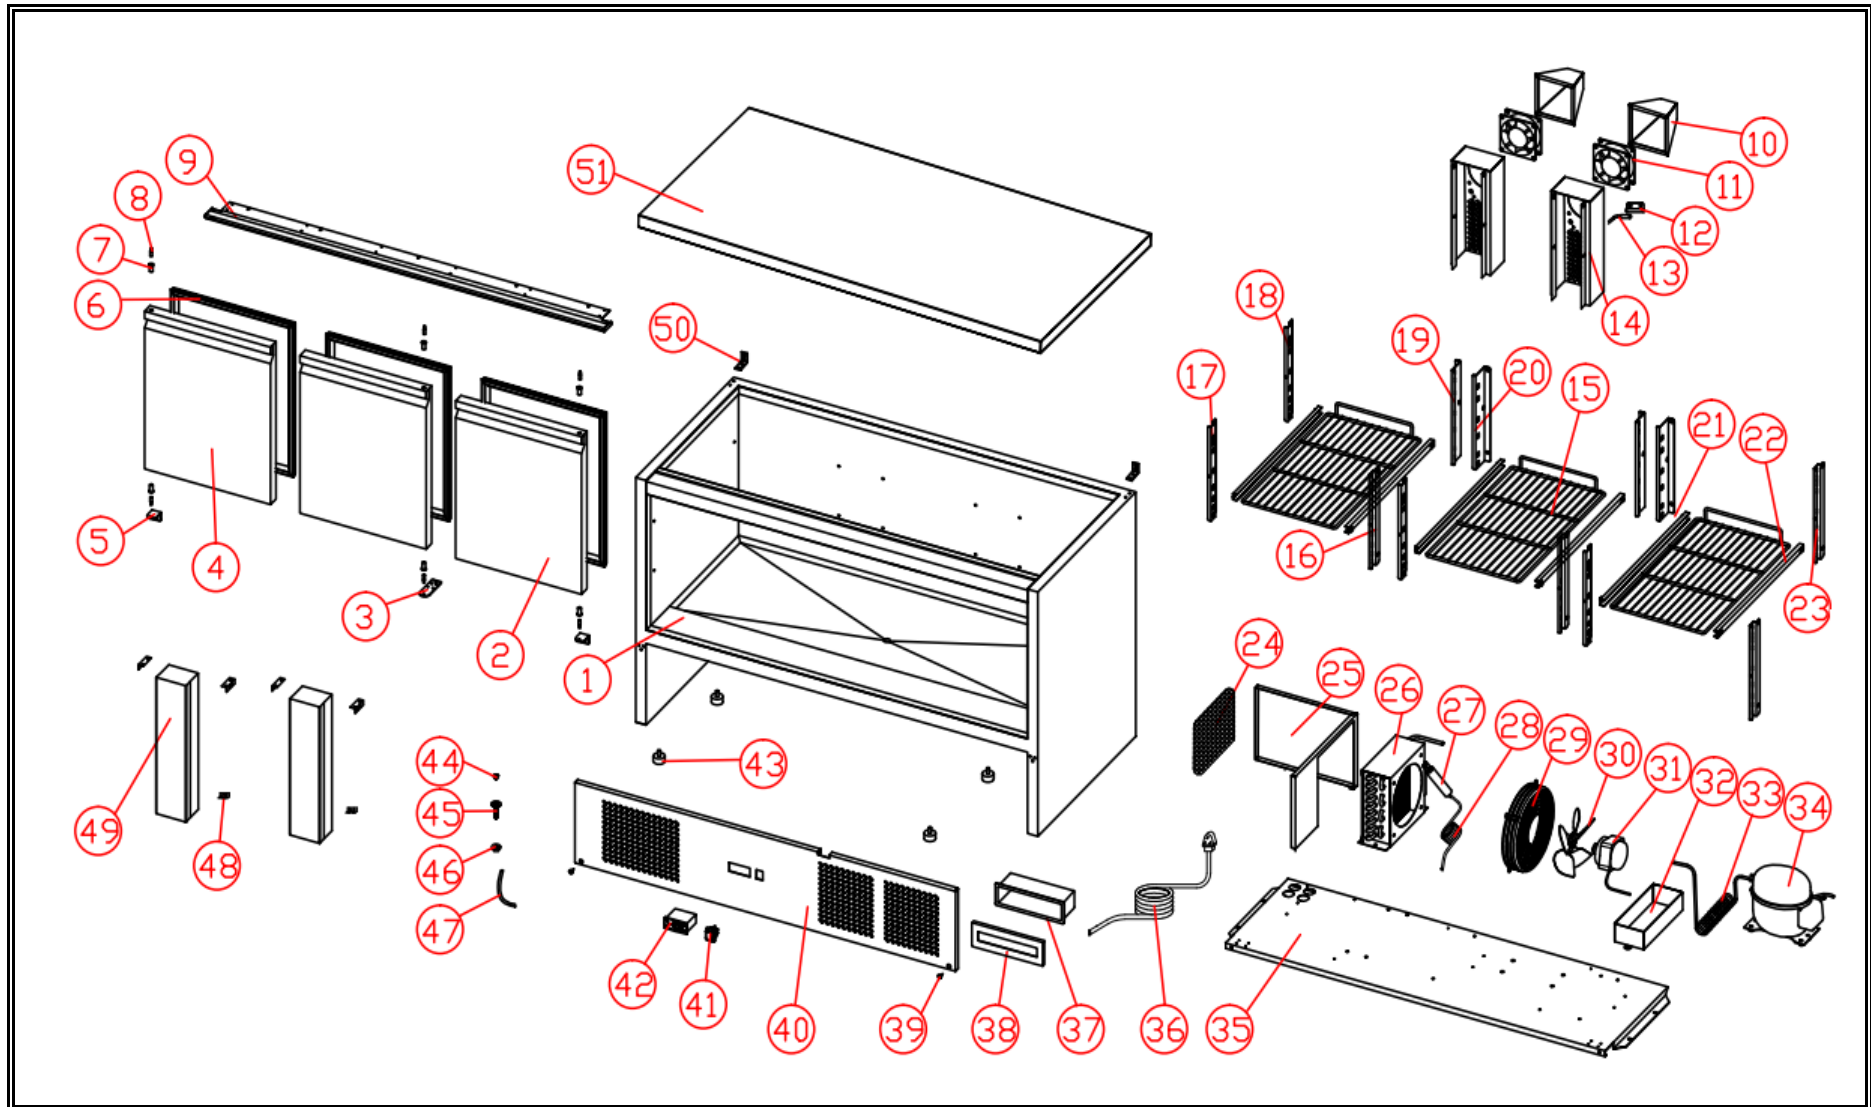

**7950.0112**

**R290**

Onderdelen informatie  
Erzatzteil information  
Spare part information  
Information de pièces

<i>POS:</i>	<i>Art.No.:</i>	<i>Omschrijving:</i>	<i>Aantal:</i>
1		cabinet	1
2	CS9338.3820	door(right )	2
3	CS9338.3970	bottom middle hinge	1
4	CS9338.3760	door(left )	1
5	CS9338.3975	bottom hinge	2
6	CS9338.3355	door gasket	3
7	CS9338.3275	door axis sleeve	6
8	CS9338.3900	hinge axis	6
9		upper hinge	1
10	CS9338.3825	air guide cover	2
11	CS9338.3540	eva. Fan	2
12		probe cover	1
13	CS9338.3515	probe	1
14		fan base	2
15	CS9338.3025	shelf	3
16		beam hang strip(right)	3
17		beam hang strip(left)	3
18		side rear hang strip(left)	1
19		rear hang strip(right)	2
20	CS9338.3330	rear hang strip(left)	2
21		left shelf guide	3
22		right shelf guide	3
23	CS9338.3330	side rear hang strip(right)	1
24	CS9338.3245	dryer filter	1
25		wind cover	1
26	CS9338.3455	condenser	1
27	CS9338.3370	dryer filter	1
28	CS9338.3190	capillary	1
29	CS9338.3585	cond.fan cover	1
30	CS9338.3215	cond. Fan blade	1
31	CS9338.3615	cond. Fan motor	1
32	CS9338.3225	outer drain pan	1
33		high pressure pipe	1
34	CS9390.2455	compressor	1
35		cooling unit board	1
36	CS9338.3530	power cord	1
37	CS9338.3930	plastic water-proof box	1
38	CS9338.3935	plastic water-proof box cover	1
39		large plastic button	2
40		panel	1
41	CS9344.0105	power switch	1
42	CS9338.3545	controller	1
43	CS9338.3110	feet	4

<i>POS:</i>	<i>Art.No.:</i>	<i>Omschrijving:</i>	<i>Aantal:</i>
44	CS9338.3205	water plug	1
45	CS9338.3205	drain-pipe	1
46	CS9338.3205	drain-pipe but	1
47	CS9338.3965	PVC drain-pipe	1
48		middle beam connect	6
49		middle beam	2
50		top fixing plate	2
51		counter top	1