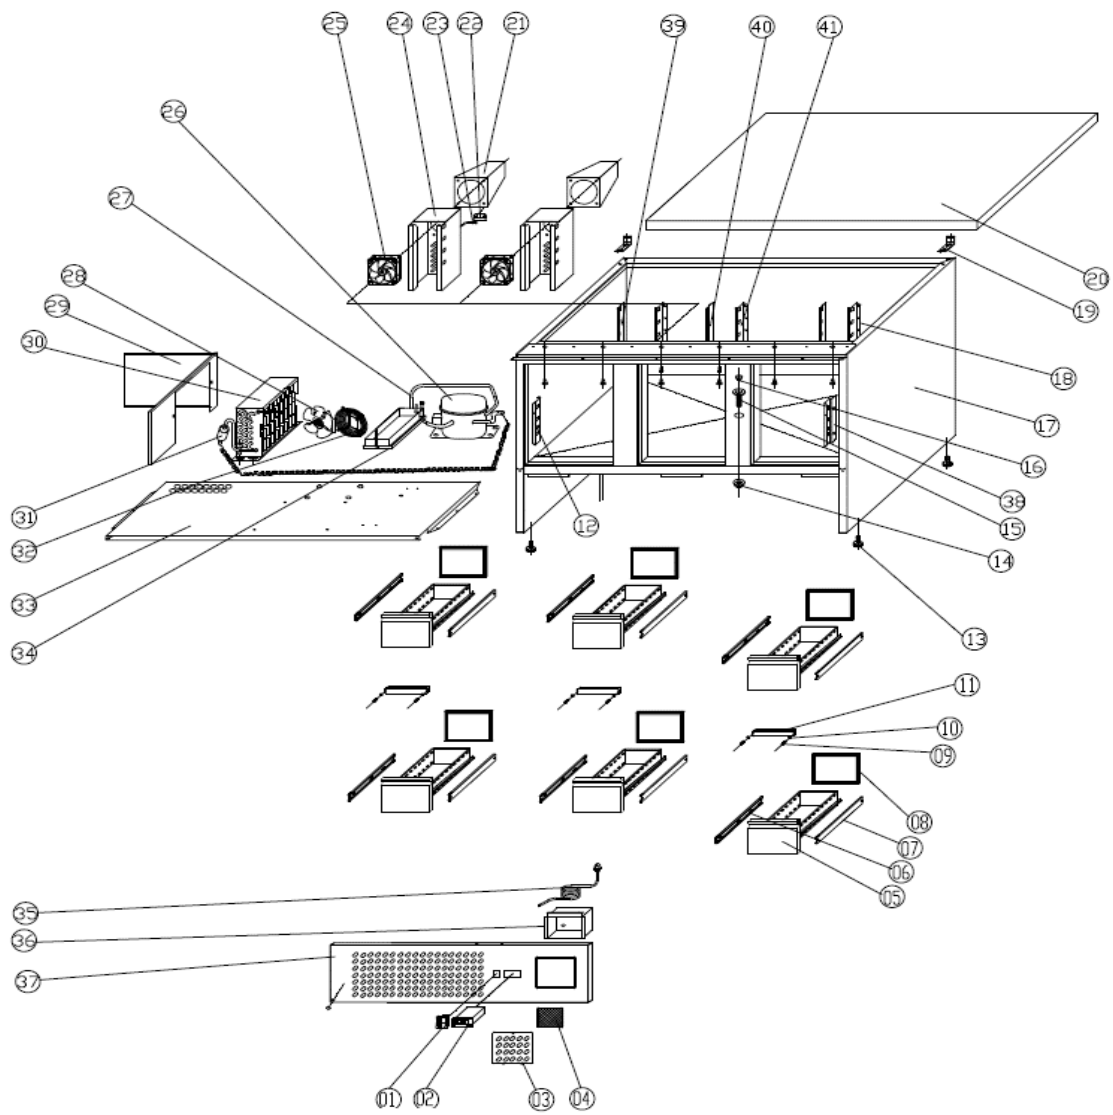

7950.0113

R600

Onderdelen informatie

Erzatzteil information

Spare part information

Information de pièces

Onderdelenlijst 7950.0113

POS:	Art.No.:	Omschrijving:	Aantal:
1	9108.0244	MAIN SWITCH	1PC
2	9114.0035	THERMOSTAT	1PC
3		AIR FLOW WINDOW	1PC
4		FILTER	1PC
5		DRAWER	6PCS
6	9338.1026	GUID E(LEFT)	6PCS
7	9338.1025	GUIDE(RIGHT)	6PCS
8	9048.0005	GASKET	6PCS
9		SCREW	6PCS
10		WASHER	6PCS
11	9338.0380	BRIDGE	3PCS
12		SIDE SUPPORT LEFT	3PCS
13	9338.1195	FEET	4PCS
14		DRAIN PIPE NUT	1PC
15	9338.0040	DRAIN PIPE	1PC
16		DRAIN PIPE COVER	1PC
17		BODY	1PC
18		BACK SUPPORT RIGHT	1PC
19		TOP HINGE	1PC
20		TOP	1PC
21		AIRFLOW DUCT	2PCS
22		SENSOR FIXED CLIP	1PC
23	9181.2050	SENSOR	1PC
24		CIRCLE FAN SUPPORT	2PCS
25	9338.0130	CIRCLE FAN	2PCS
26	9338.1662	COMPRESSOR	1PC
27		DISCHARGE TUBE	1PC
28	9390.0130	CONDENSER FAN	1PC
29		CONDENSER COVER BOARD	1PC
30	9338.1375	CONDENSER	1PC
31	9338.1980	FILTER DRIER	1PC
32		BASKET GUARD GRILLS	1PC
33		UNIT BOARD	1PC
34	9338.1660	WATER PAN	1PC
35	9338.2208	PLUG	1PC
36		JUNCTION BOX	1PC
37		FRONT PANEL	1PC
38		SIDE SUPPORT RIGHT	3PCS
39		BACK SUPPORT LEFT	1PC
40		BACK MIDDLE SUPPORT LEFT	2PCS
41		BACK MIDDLE SUPPORT RIGHT	2PCS