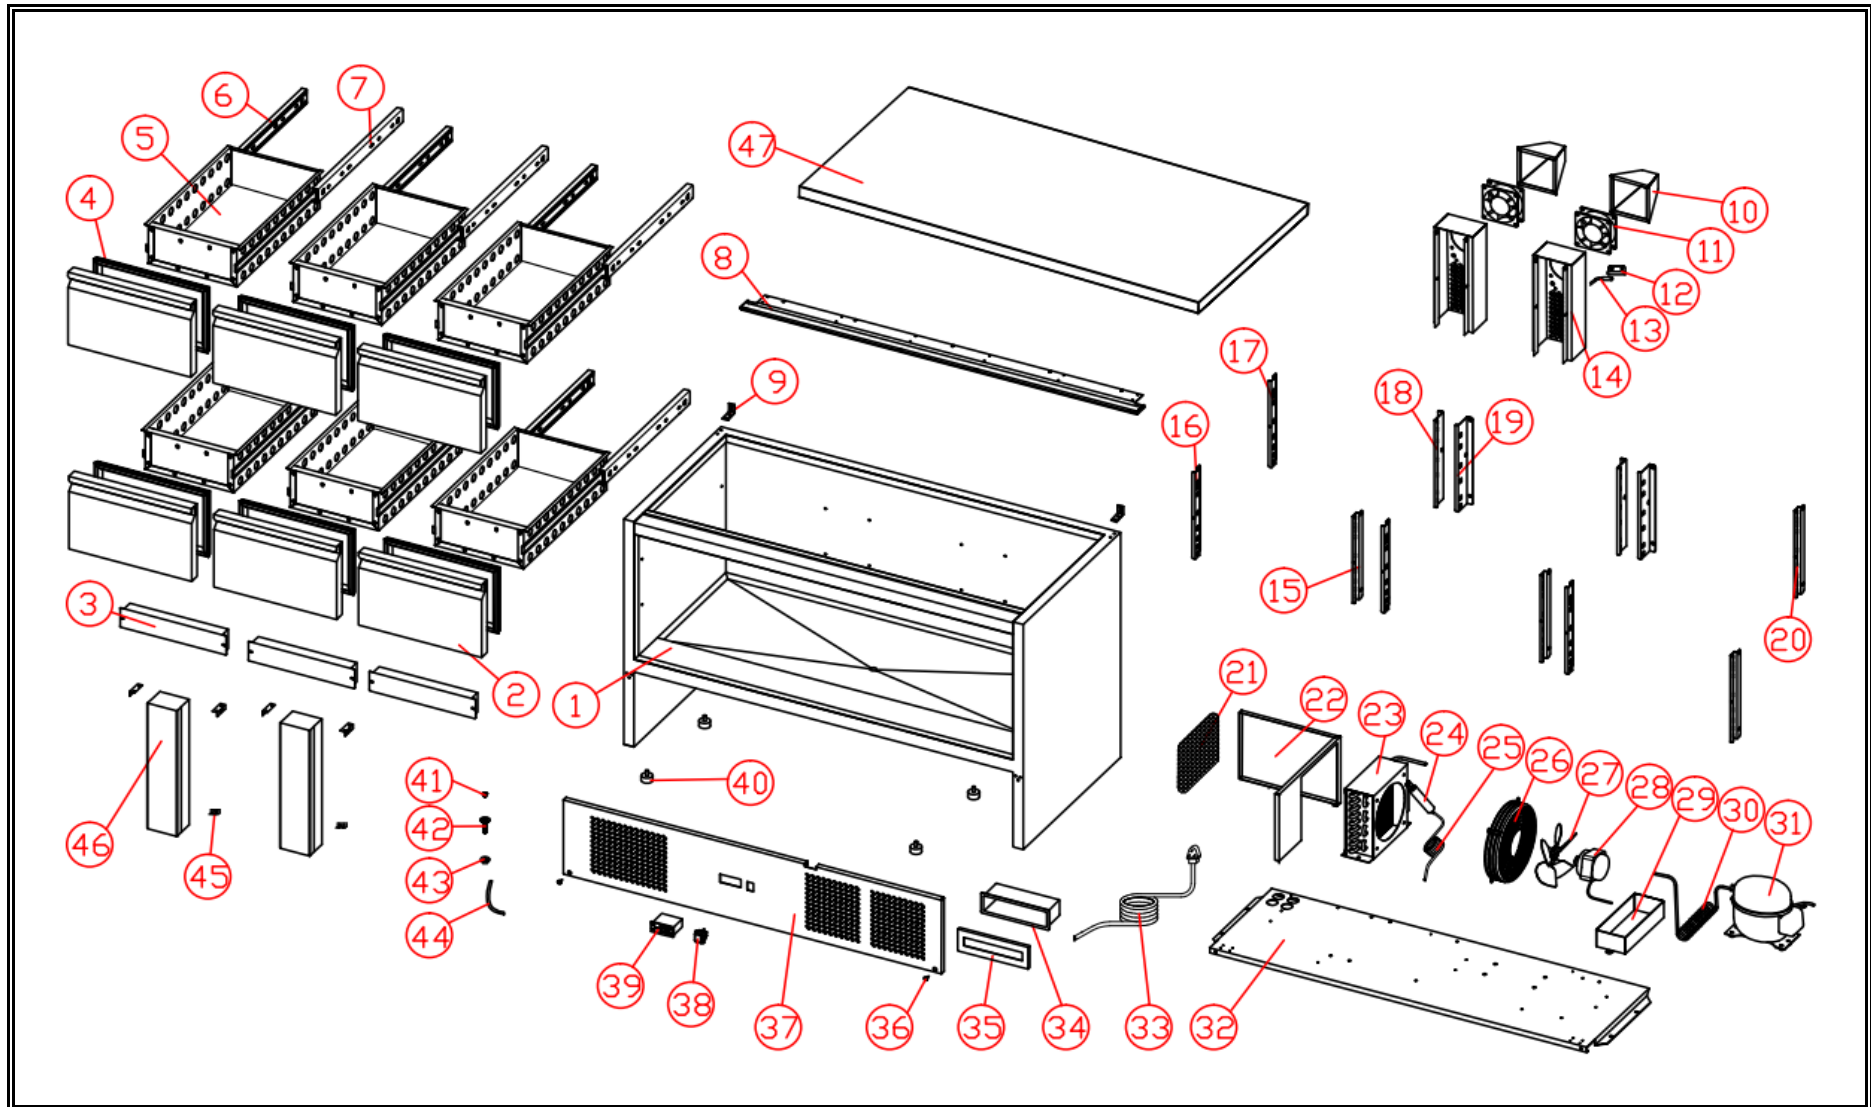

**7950.0113**

**R290**

Onderdelen informatie  
Erzatzteil information  
Spare part information  
Information de pièces

<i>POS:</i>	<i>Art.No.:</i>	<i>Omschrijving:</i>	<i>Aantal:</i>
1		cabinet	1
2	CS9338.3840	drawer door	6
3	CS9338.3685	drawer beam	3
4	CS9338.3340	drawer door gasket	6
5	CS9338.3845	drawer	6
6	CS9338.3650	drawer guide (left)	6
7	CS9338.3655	drawer guide (right)	6
8		upper hinge	1
9		top fixing plate	2
10	CS9338.3825	air guide cover	2
11	CS9338.3540	eva. Fan	2
12		probe cover	1
13	CS9338.3515	probe	1
14		fan base	2
15		beam hang strip(right)	3
16		beam hang strip(left)	3
17		side rear hang strip(left)	1
18		rear hang strip(right)	2
19	CS9338.3330	rear hang strip(left)	2
20	CS9338.3330	side rear hang strip(right)	1
21	CS9338.3245	dryer filter	1
22		wind cover	1
23	CS9338.3455	condenser	1
24	CS9338.3370	dryer filter	1
25	CS9338.3190	capillary	1
26	CS9338.3585	cond.fan cover	1
27	CS9338.3215	cond. Fan blade	1
28	CS9338.3615	cond. Fan motor	1
29	CS9338.3225	outer drain pan	1
30		high pressure pipe	1
31	CS9390.2455	compressor	1
32		cooling unit board	1
33	CS9338.3530	power cord	1
34	CS9338.3930	plastic water-proof box	1
35	CS9338.3935	plastic water-proof box cover	1
36		large plastic button	2
37		panel	1
38	CS9344.0105	power switch	1
39	CS9338.3545	controller	1
40	CS9338.3110	feet	4
41	CS9338.3205	water plug	1
42	CS9338.3205	drain-pipe	1
43	CS9338.3205	drain-pipe but	1

## Onderdelenlijst 7950.0113

<i>POS:</i>	<i>Art.No.:</i>	<i>Omschrijving:</i>	<i>Aantal:</i>
44	CS9338.3965	PVC drain-pipe	1
45		middle beam connect	6
46		middle beam	2
47		counter top	1