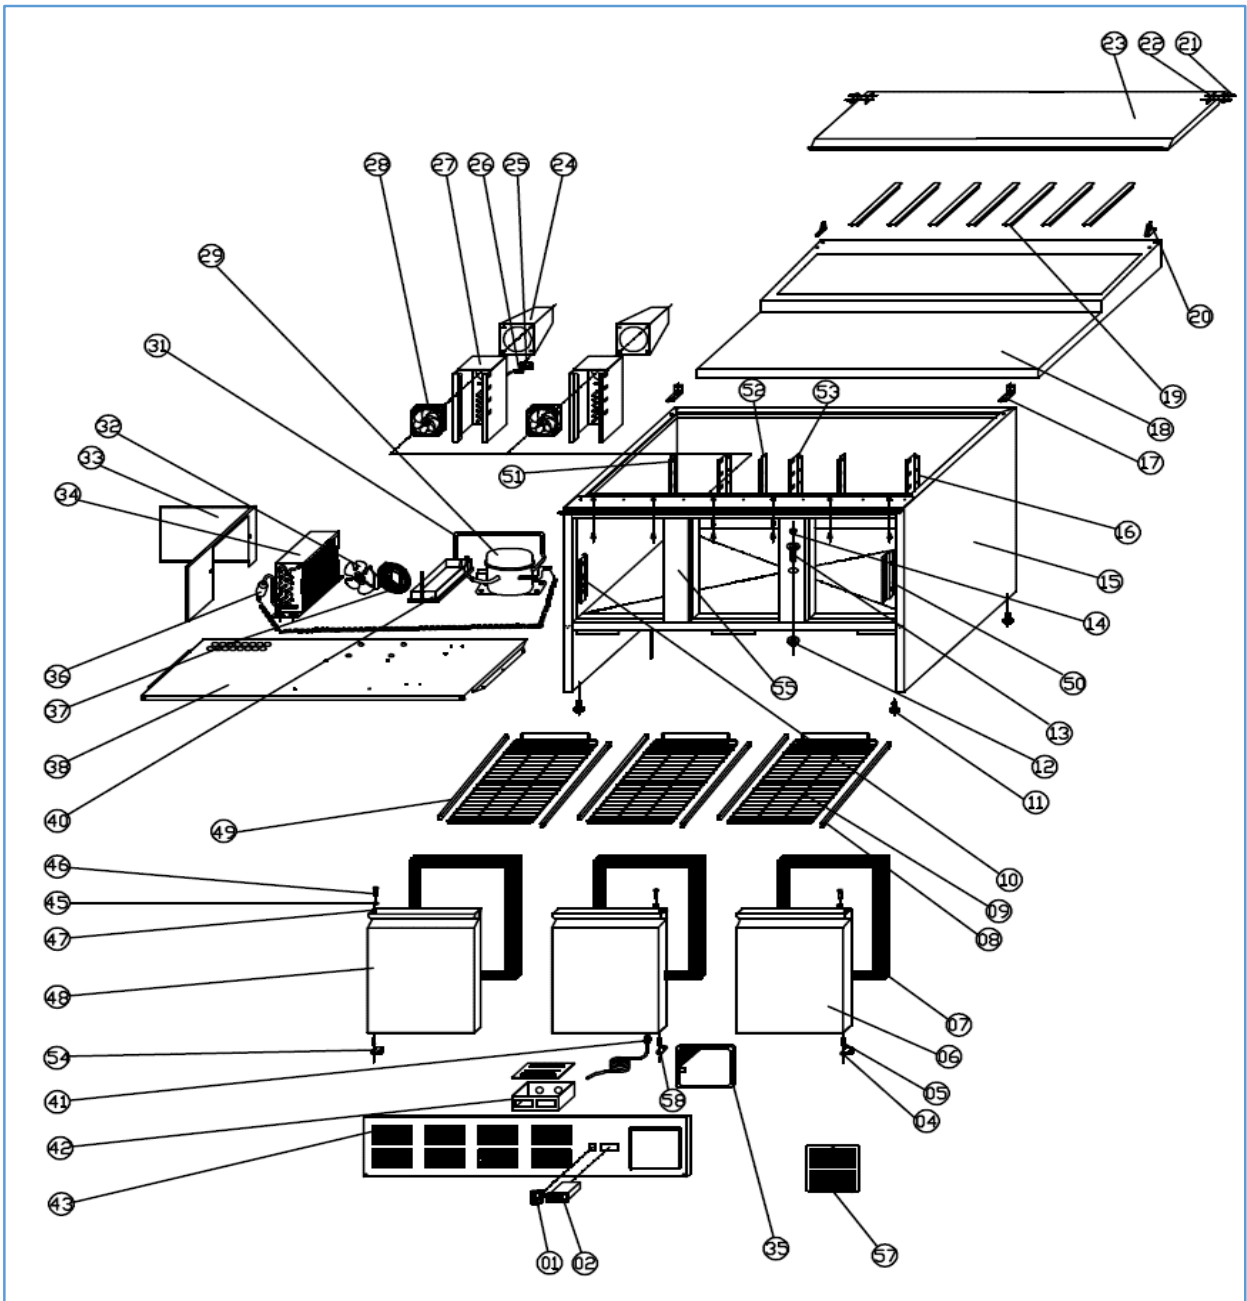

7950.0100

Onderdelen informatie

Erzatzteil information

Spare part information

Information de pièces

Onderdelenlijst 7950.0100

POS:	Art.No.:	Omschrijving:	Aantal:
1	9108.0244	MAIN SWITCH	1PC
2	9390.1905	THERMOSTAT	1PC
4		DOWN HINGE RIGHT	1PCS
5	9338.0100	DOWN HINGE AXIS	3PCS
6	9338.0185	DOOR	2PCS
7	9048.0000	GASKET	3PCS
8		GUIDE RIGHT	3PCS
9	4627.005	SHELF	3PCS
10		SIDE SUPPORT LEFT	3PCS
11	9338.1195	FEET	4PCS
12		DRAIN PIPE NUT	1PC
13	9338.0040	DRAIN PIPE	1PC
14		DRAIN PIPE COVER	1PC
15		BODY	1PC
16		BACK SUPPORT RIGHT	1PC
17		TOP HINGE	1PAIR
18		TOP	1PC
19		SUPPORT	7PCS
20	9338.1019	COVER HINGE	1PC
20	9338.1019	COVER HINGE	1PC
21	9338.1018	COVER HINGE AXIS	4PCS
22	9338.1017	STRENGTHENING BOARD	2PCS
22	9338.1017	STRENGTHENING BOARD	2PCS
23		TOP COVER	1PC
24		AIRFLOW DUCT	2PCS
25		PROBE PADDING	1PC
26	9181.2050	SENSOR	1PC
26	9181.2050	SENSOR	1PC
27		CIRCLE FAN SUPPORT	2PCS
28		CIRCLE FAN	2PCS
29	9338.1662	COMPRESSOR	1PC
31		DISCHARGE TUBE	1PC
32	9390.0130	CONDENSER FAN	1PC
33		CONDENSER COVER BOARD	1PC
34	9338.1375	CONDENSER	1PC
35		SCREEN FILTER	1PC
36		FILTER DRIER	1PC
37		BASKET GUARD GRILLS	1PC
38		UNIT BOARD	1PC
40	9338.1660	WATER PAN	1PC
41	9338.2208	PLUG	1PC
42		JUNCTION BOX	1PC
43		FRONT PANEL	1PC
45	9338.1425	NUT	3PCS
46	9338.1425	DOOR HINGE AXIS	3PCS
47	9338.1425	DOOR BUSHING	3PCS
48		DOOR (Door with handle)	1PC

Onderdelenlijst 7950.0100

POS:	Art.No.:	Omschrijving:	Aantal:
49		GUIDE LEFT	3PCS
50		SIDE SUPPORT RIGHT	3PCS
51		BACK SUPPORT LEFT	1PC
52		BACK MIDDLE SUPPORT LEFT	2PCS
53		BACK MIDDLE SUPPORT RIGHT	2PCS
54		DOWN HINGE LEFT	1PC
55		MIDDLE BRIDGE	2PCS
57		SCREEN FILTER SUPPORT	1PC
58		MIDDLE HINGE	1PC