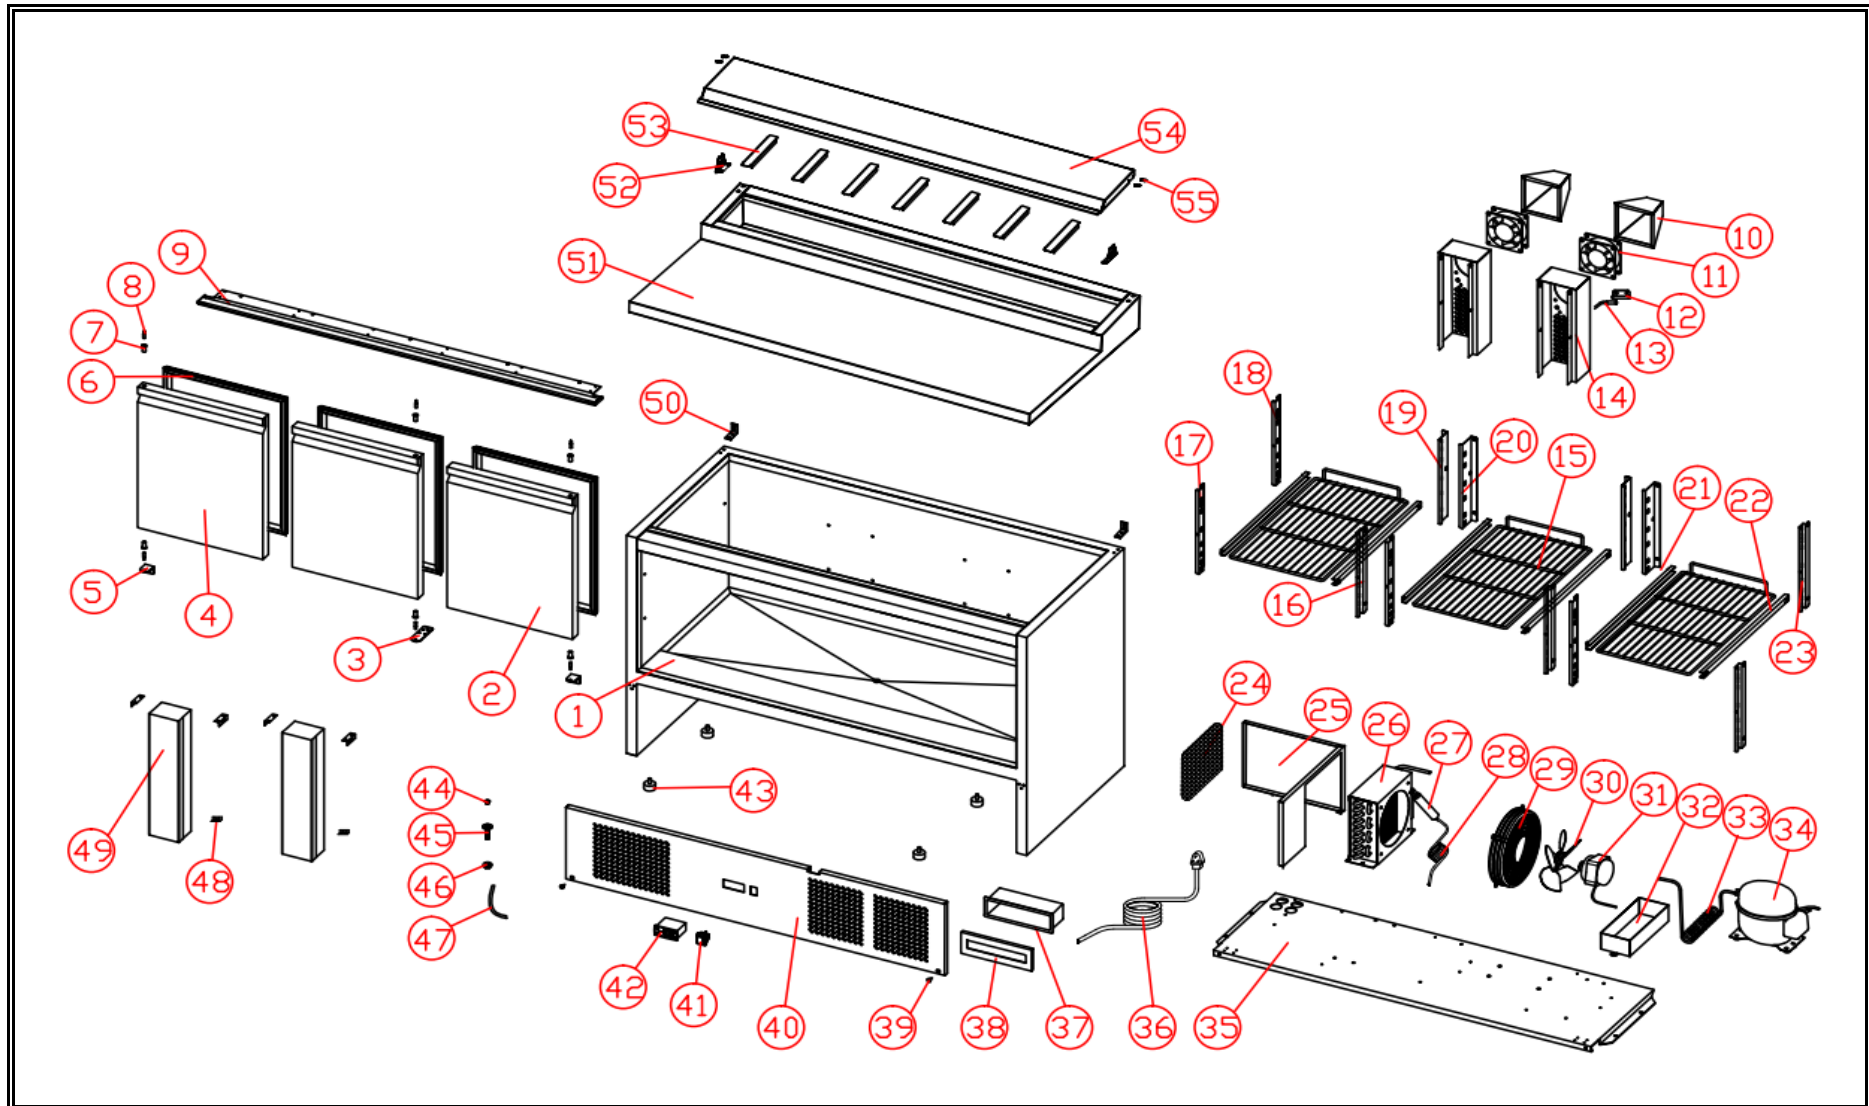

7950.0100

R290

Onderdelen informatie
Erzatzteil information
Spare part information
Information de pièces

<i>POS:</i>	<i>Art.No.:</i>	<i>Omschrijving:</i>	<i>Aantal:</i>
1		cabinet	1
2	CS9338.3820	door(right)	2
3	CS9338.3970	bottom middle hinge	1
4	CS9338.3760	door(left)	1
5	CS9338.3975	bottom hinge	2
6	CS9338.3355	door gasket	3
7	CS9338.3275	door axis sleeve	6
8	CS9338.3900	hinge axis	6
9		upper hinge	1
10	CS9338.3825	air guide cover	2
11	CS9338.3540	eva. Fan	2
12		probe cover	1
13	CS9338.3515	probe	1
14		fan base	2
15	CS9338.3025	shelf	3
16		beam hang strip(right)	3
17		beam hang strip(left)	3
18		side rear hang strip(left)	1
19		rear hang strip(right)	2
20	CS9338.3330	rear hang strip(left)	2
21		left shelf guide	3
22		right shelf guide	3
23	CS9338.3330	side rear hang strip(right)	1
24	CS9338.3245	dryer filter	1
25		wind cover	1
26	CS9338.3455	condenser	1
27	CS9338.3370	dryer filter	1
28	CS9338.3190	capillary	1
29	CS9338.3585	cond.fan cover	1
30	CS9338.3215	cond. Fan blade	1
31	CS9338.3615	cond. Fan motor	1
32	CS9338.3225	outer drain pan	1
33		high pressure pipe	1
34	CS9390.2455	compressor	1
35		cooling unit board	1
36	CS9338.3530	power cord	1
37	CS9338.3930	plastic water-proof box	1
38	CS9338.3935	plastic water-proof box cover	1
39		large plastic button	2
40		panel	1
41	CS9344.0105	power switch	1
42	CS9338.3545	controller	1
43	CS9338.3110	feet	4

<i>POS:</i>	<i>Art.No.:</i>	<i>Omschrijving:</i>	<i>Aantal:</i>
44	CS9338.3205	water plug	1
45	CS9338.3205	drain-pipe	1
46	CS9338.3205	drain-pipe but	1
47	CS9338.3965	PVC drain-pipe	1
48		middle beam connect	6
49		middle beam	2
50		top fixing plate	2
51		counter top	1
52	CS9338.3010	hinge axis base	2
53		cachepot	7
54		cover	1
55	CS9338.3950	cover axis	4