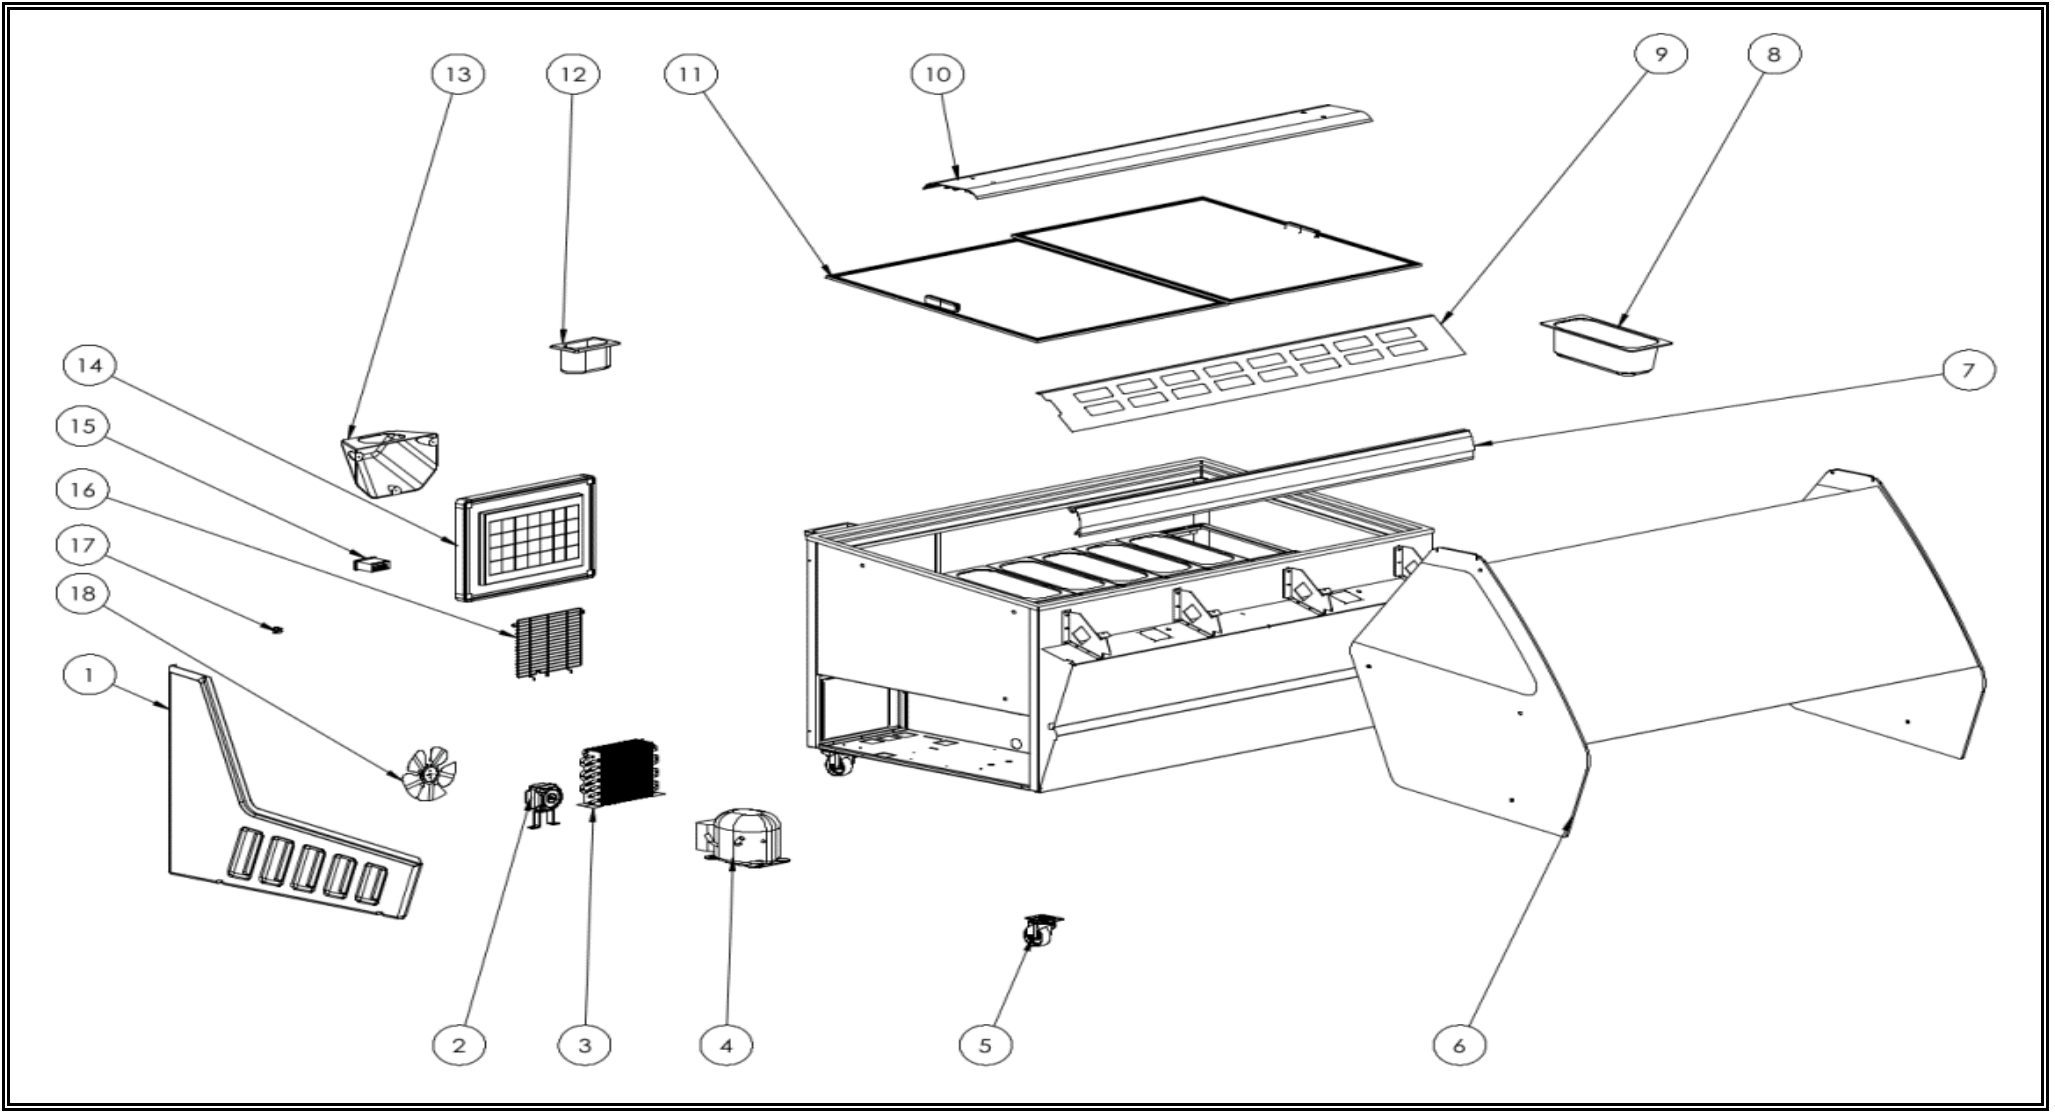

**7472.0115**

Onderdelen informatie  
Erzatzteil information  
Spare part information  
Information de pièces

POS:	Art.No.:	Omschrijving:	Aantal:
1		PL.A STIC DECORATIVE COVER (LEFT)	1 PCS.
1a		PL.A STIC DECORATIVE COVER (RIGHT)	1 PCS.
2		FAN MOTOR	1 PCS.
3		CONDENSER	1 PCS.
4	CS9182.0530	COMPRESSOR	1 PCS.
5		WHEEL	2 PCS.
5a		WHELL WITH BRA KE	2 PCS.
6		FRONT SUPERSTRUCTURE CURVEDGLASS	1 PCS.
6a		S DE SUPERSTRUCTURE GLASS (LEFT)	1 PCS.
6b		S DE SUPERSTRUCTURE GLASS (RIGHT)	1 PCS.
7		ALUMINIUM PROF LE FOR SUPERSTRUCTURE SUPPORT	1 PCS.
8		CE CREAM NOX BIN	16 PCS.
9		POLYCARBO N BASE FOR LABELS	1 PCS.
10		ALUMINIUM PROF LE FOR SUPERSTRUCTURE LIGHTING	1 PCS.
11		SLID NG GLASS (UPPER)	1 PCS.
11a		SLID NG GLASS (DOWN)	1 PCS.
12		SCOOP BIN 119	1 PCS.
13		PLASTIC BASE FOR SCOOP BIN 119	1 PCS.
14		STORAGE DOOR	1 PCS.
15		D GITAL THERMOSTAT	1 PCS.
16		METAL ENG NE GRID	1 PCS.
17		LIGHTING SWITCH	1 PCS.
18		FA N	1 PCS.
.		SET OF NOX BARS FOR CE CREAM	2 PCS.