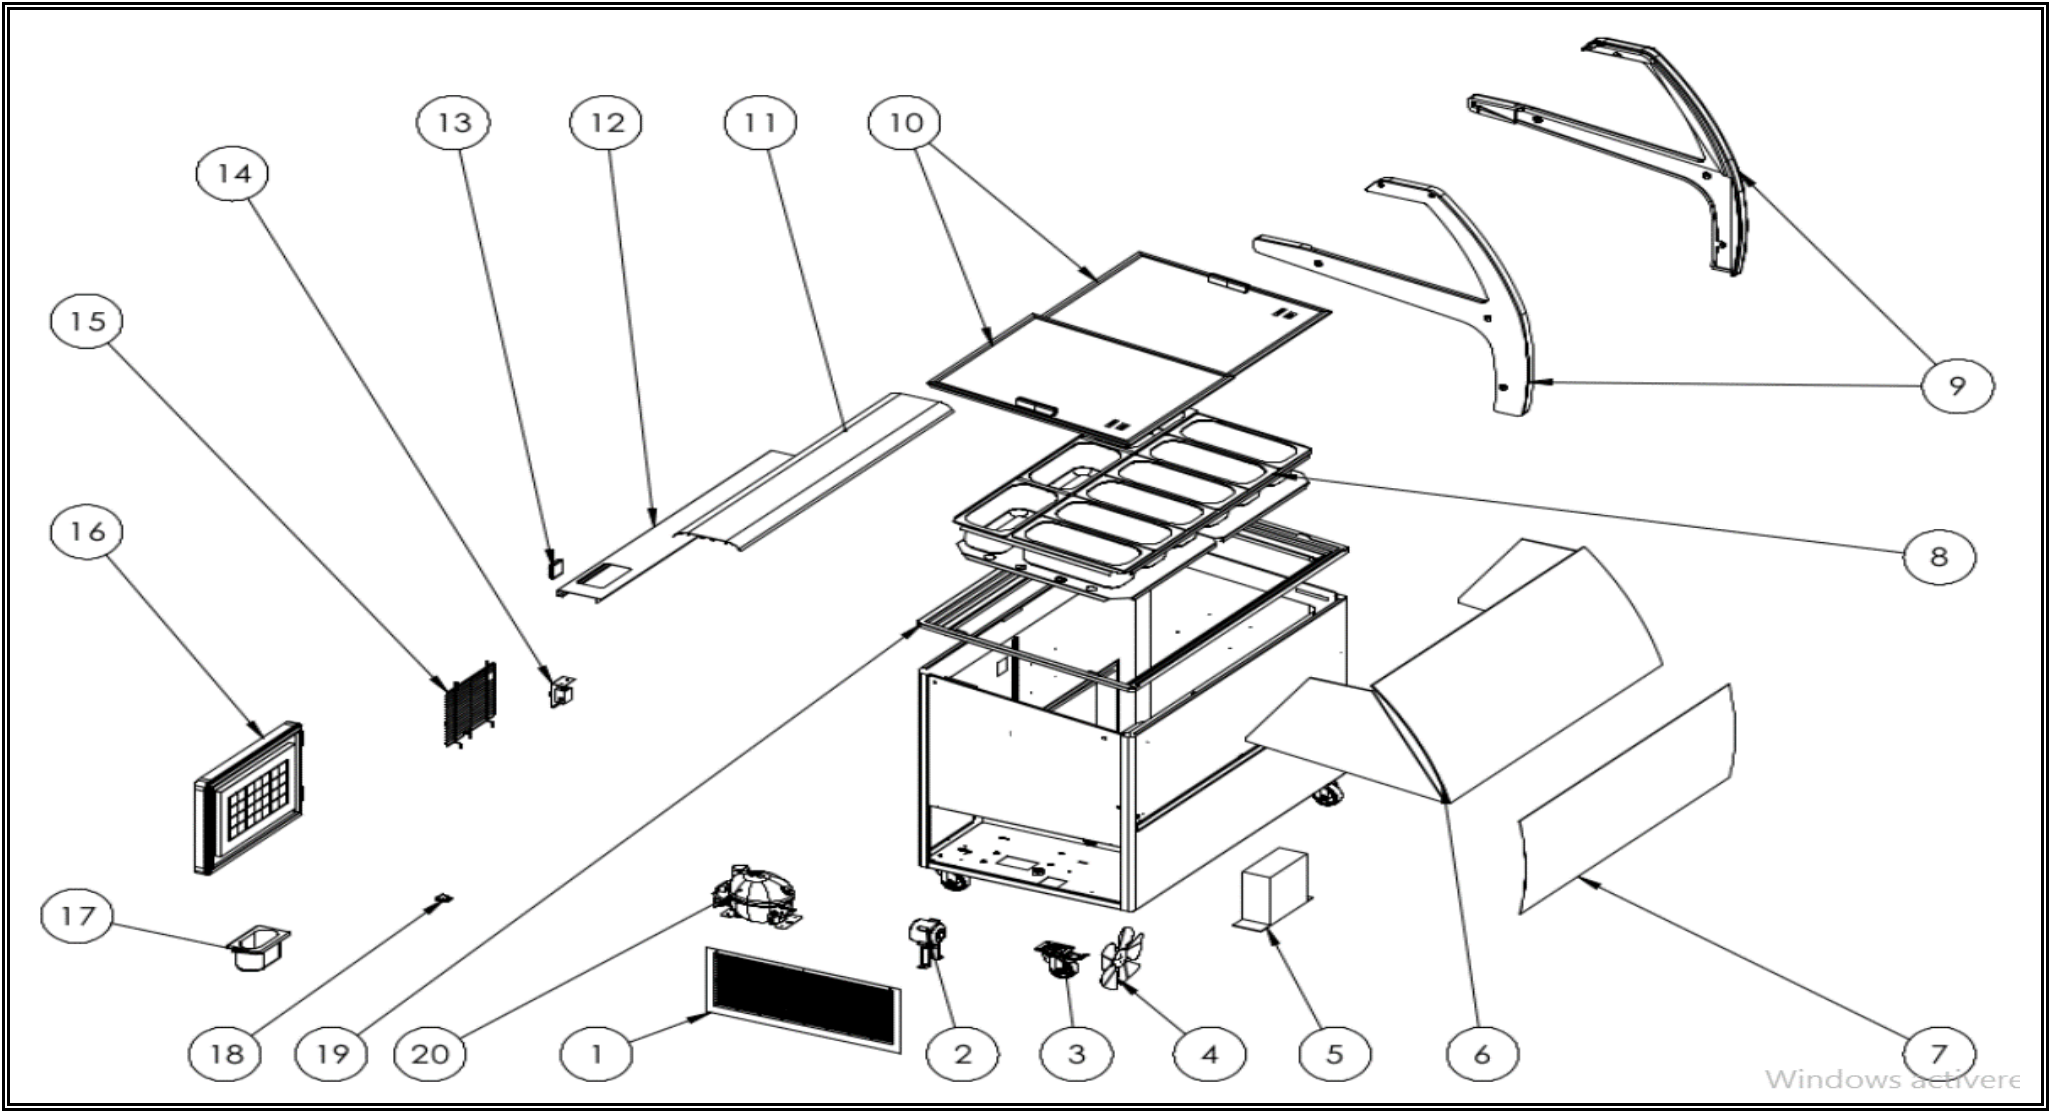

7472.0100

Onderdelen informatie
Erzatzteil information
Spare part information
Information de pièces

POS:	Art.No.:	Omschrijving:	Aantal:
1		BIG PLASTIC tNGINt GRID	1 PCS.
2		FAN MOTOR 5W	1 PCS.
3	CS7472.0113	WHEEL WITH BRAKE	2 PCS.
3a	CS7472.0112	WHEEL ROTARY	2 PCS.
4		FAN	1 PCS.
5		CONDENSER (VENUS 36 ELEGANTE)	1 PCS.
6		FRONT OVERCONSTRUCTION CURVEDGLASS FOR VENUS 36 ELEGAN	1 PCS.
6a		S DE GLASS (LEFT-RIGHT)	2 PCS.
7		ADVERTIS NG CANOPY (VENUS 36 ELEGANTE)	1 PCS.
8		STAINLESS STEEL SHEET FOR 9 BASINS ELEGANTE 36	1 PCS.
9		LEFT S DE DECORATION	1 PCS.
9a		RIGHT S DE DECORA TION	1 PCS.
10		SLIDING GLASS FOR VENUS 36 ELEGANTE (Uff>ER)	1 PCS.
10a		SLIDING GLASS FOR VENUS 36 ELEGANTE (BOTTOM)	1 PCS.
11		ALUMINIUM LIGHTING PROF LE ELEGANTE 36	1 PCS.
12		SERVICE BENCH ELEGANTE 36	1 PCS.
13		THERMOMETER	1 PCS.
14	CS9999.0109	THERMOSTAT	1 PCS.
15		SMALL PLASTIC ENGINE GRID	1 PCS.
16		STORAGE DOOR	1 PCS.
17		SCOOP BIN 119	1 PCS.
18		LIGHTING SWITCH	1 PCS.
19		GASKET VENUS 36 ELEGANTE	1 PCS.
20		COMPRESSOR (VENUS 36 ELEGANTE)	1 PCS.
,		LED STRIP FOR PANORAMIC LIGHTING ELEGANTE 36	1 PCS.
,		LED STRIP FOR ADVERTISING CANOPY ELEGANTE 36	2 PCS.
,		TRANSPARENT COVER FOR SUPERSTRUCTURE LIGHTING	1 PCS.
,		TRANSFORMER 12V FOR LED LiGHTING ELEGANTE 36 I 46	1 PCS.