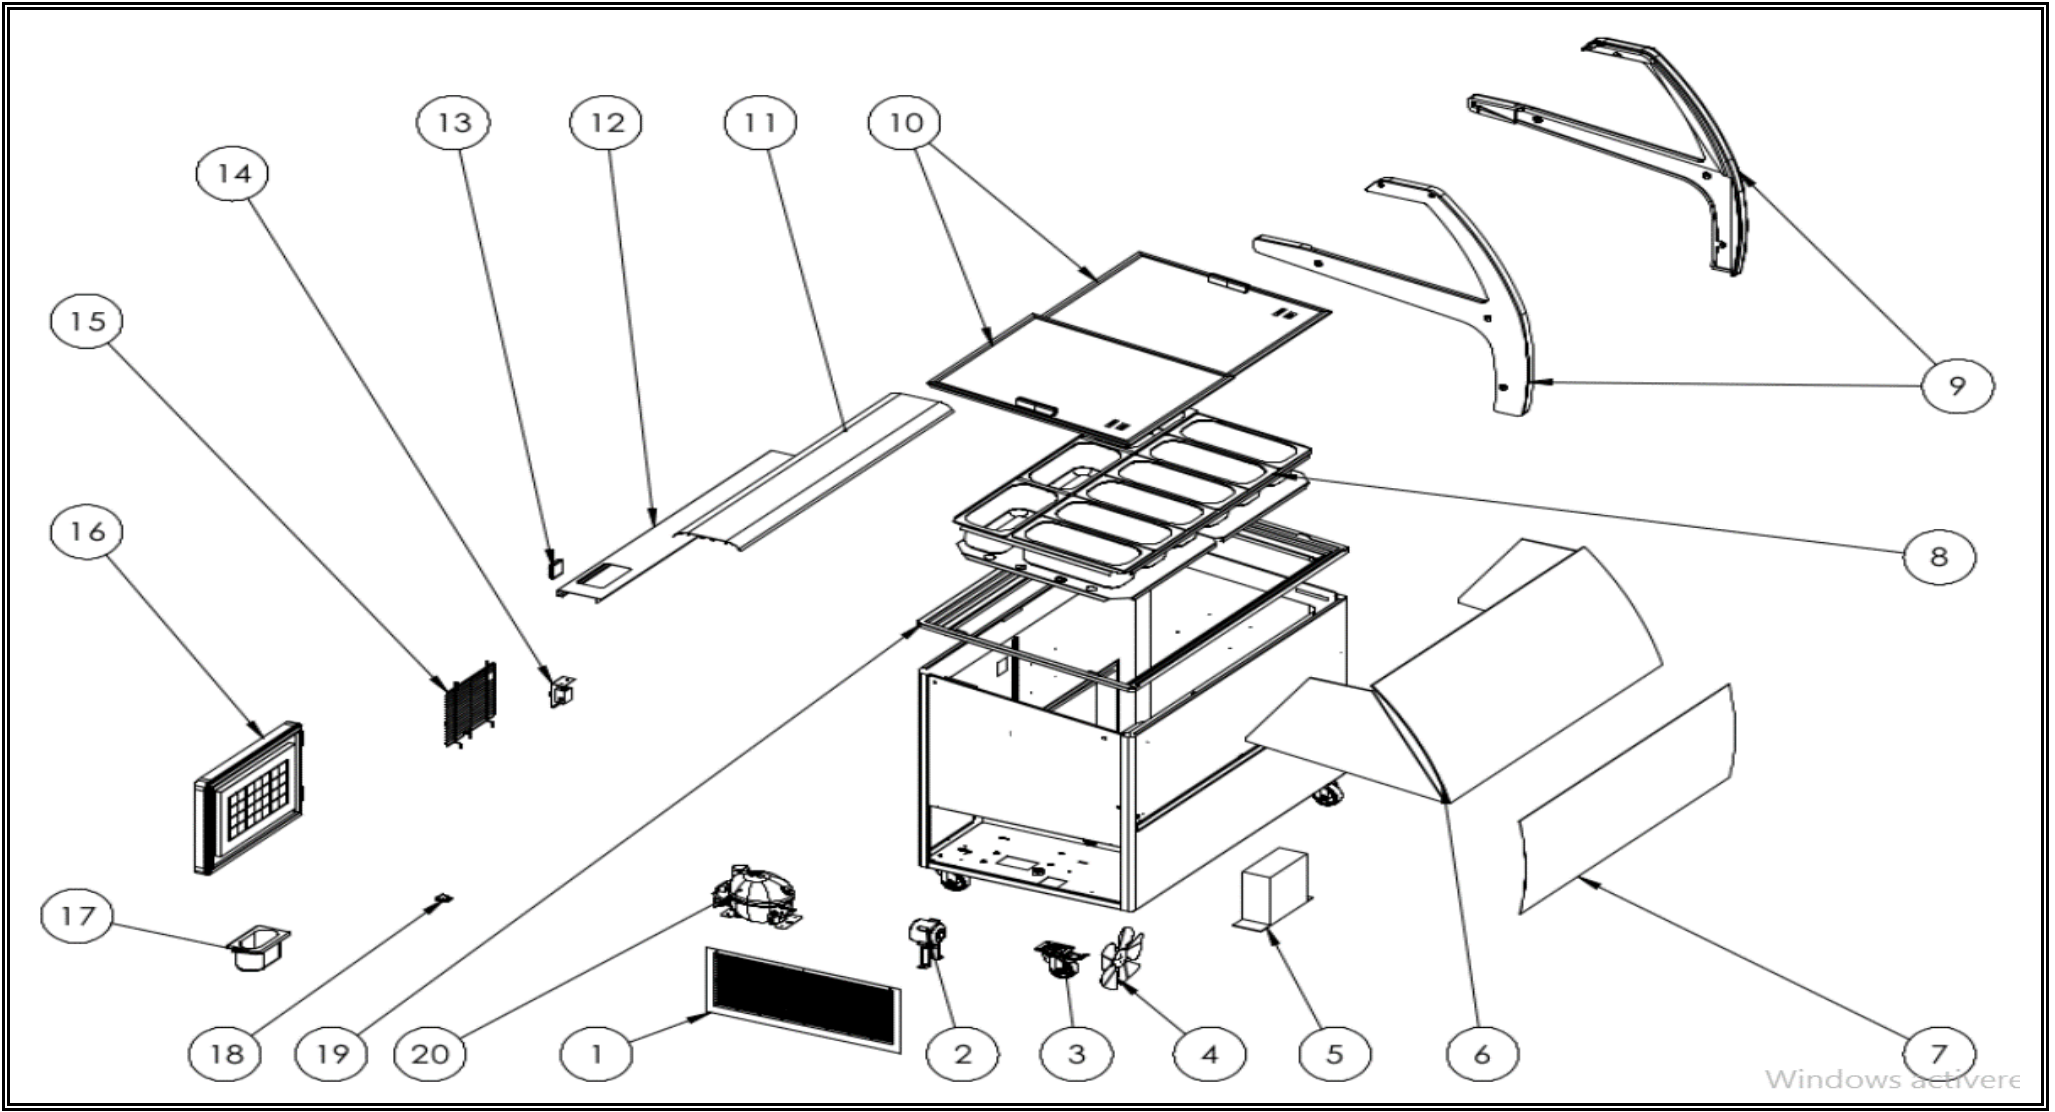

7472.0105

Onderdelen informatie
Erzatzteil information
Spare part information
Information de pièces

| POS: | Art.No.: | Omschrijving: | Aantal: |
|------|-------------|--|---------|
| 1 | | BIG PLASTIC tNGINt GRID | 1 PCS. |
| 2 | | FAN MOTOR 5W | 1 PCS. |
| 3 | CS7472.0113 | WHEEL WITH BRAKE | 2 PCS. |
| 3a | CS7472.0112 | WHEEL ROTARY | 2 PCS. |
| 4 | | FAN | 1 PCS. |
| 5 | | CONDENSER (VENUS 46 ELEGANTE) | 1 PCS. |
| 6 | | FRONT OVERCONSTRUCTION CURVEDGLASS FOR VENUS 46 ELEGAN | 1 PCS. |
| 6a | | S DE GLASS (LEFT-RIGHT) | 2 PCS. |
| 7 | | ADVERTIS NG CANOPY (VENUS 46 ELEGANTE) | 1 PCS. |
| 8 | | STAINLESS STEEL SHEET FOR 11 BASINS ELEGANTE 46 | 1 PCS. |
| 9 | | LEFT S DE DECORATION | 1 PCS. |
| 9a | | RIGHT S DE DECORA TION | 1 PCS. |
| 10 | | SLIDING GLASS FOR VENUS 46 ELEGANTE (Uff>ER) | 1 PCS. |
| 10A | | SLIDING GLASS FOR VENUS 46 ELEGANTE (BOTTOM) | 1 PCS. |
| 11 | | ALUMINIUM LIGHTING PROF LE ELEGANTE 46 | 1 PCS. |
| 12 | | SERVICE BENCH ELEGANTE 46 | 1 PCS. |
| 13 | | THERMOMETER | 1 PCS. |
| 14 | CS9999.0109 | THERMOSTAT | 1 PCS. |
| 15 | | SMALL PLASTIC ENGINE GRID | 1 PCS. |
| 16 | | STORAGE DOOR | 1 PCS. |
| 17 | | SCOOP BIN 119 | 1 PCS. |
| 18 | | LIGHTING SWITCH | 1 PCS. |
| 19 | | GASKET VENUS 46 ELEGANTE | 1 PCS. |
| 20 | | COMPRESSOR (VENUS 46 ELEGANTE) | 1 PCS. |
| . | | LED STRIP FOR PANORAMIC LIGHTING ELEGANTE 46 | 1 PCS. |
| . | | LED STRIP FOR ADVERTISING CANOPY ELEGANTE 46 | 2 PCS. |
| . | | TRANSPARENT COVER FOR SUPERSTRUCTURE LIGHTING | 1 PCS. |
| . | | TRANSFORMER 12V FOR LED LiGHTING ELEGANTE 36 I 46 | 1 PCS. |