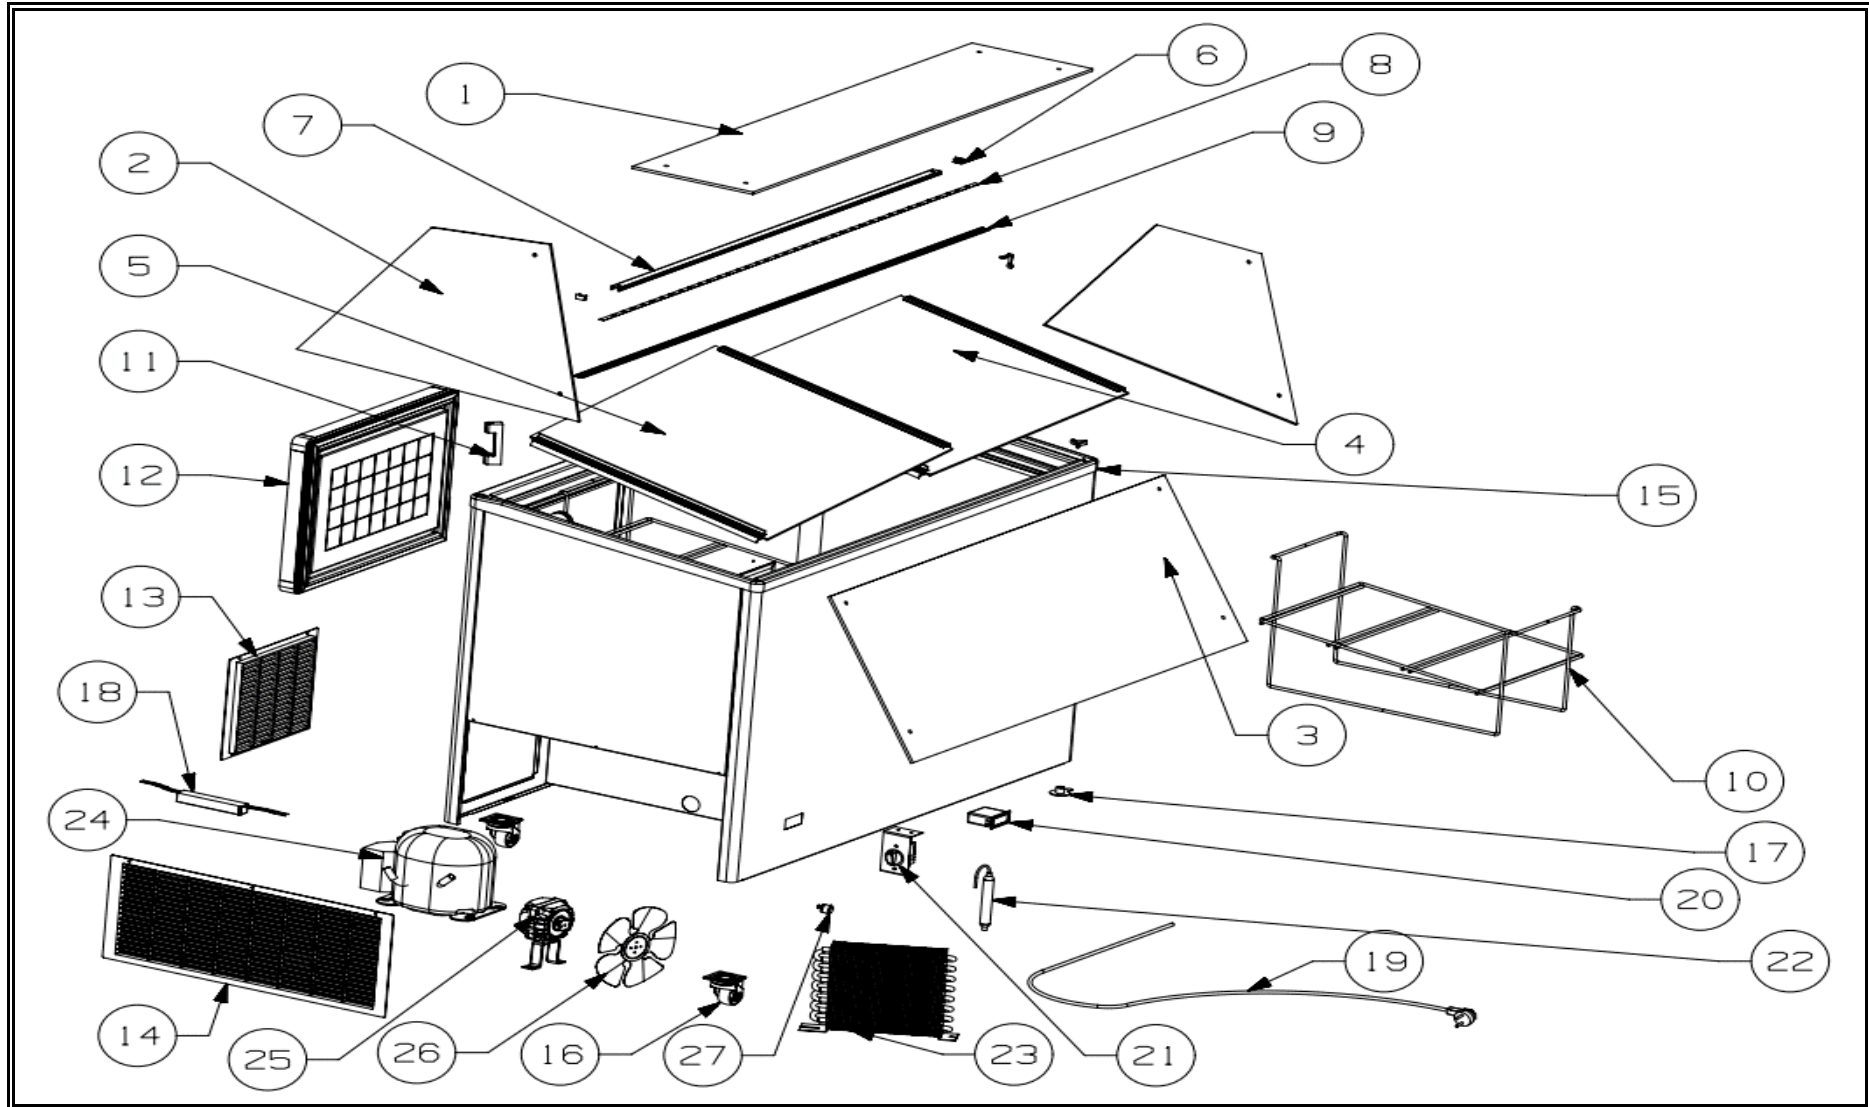

7472.0125 - 0130 - 0135

Onderdelen informatie
Erzatzteil information
Spare part information
Information de pièces

POS:	Art.No.:	Omschrijving:	Aantal:
1	CS7472.1002	UPPER OVERCONSTRUCTION GLASS FOR CORSICA 6 VETRINE FLAT	1
.		UPPER OVERCONSTRUCTION GLASS FOR JAVA 8 VETRINE FLAT	1
.		UPPER OVERCONSTRUCTION GLASS FOR TENERIFE 10 VETRINE FLAT	1
.		UPPER OVERCONSTRUCTION GLASS FOR VENUS 56 VETRINE FLAT	1
.	CS7472.1000	UPPER OVERCONSTRUCTION GLASS FOR CORSICA 6 VETRINE CURVED	1
.	CS7472.1004	UPPER OVERCONSTRUCTION GLASS FOR JAVA 8 VETRINE CURVED	1
.	CS7472.1008	UPPER OVERCONSTRUCTION GLASS FOR TENERIFE 10 VETRINE CURVED	1
.		UPPER OVERCONSTRUCTION GLASS FOR VENUS 56 VETRINE CURVED	1
2		SIDE OVERCONSTRUCTION GLASS VETRINE FLAT	2
.		SIDE OVERCONSTRUCTION GLASS VETRINE CURVED	2
3		FRONT OVERCONSTRUCION GLASS FOR CORSICA 6 VETRINE FLAT	1
.		FRONT OVERCONSTRUCION GLASS FOR JAVA 8 VETRINE FLAT	1
.		FRONT OVERCONSTRUCION GLASS FOR TENERIFE 10 VETRINE FLAT	1
.		FRONT OVERCONSTRUCION GLASS FOR VENUS 56 VETRINE FLAT	1
.		FRONT OVERCONSTRUCION GLASS FOR CORSICA 6 VETRINE CURVED	1
.		FRONT OVERCONSTRUCION GLASS FOR JAVA 8 VETRINE CURVED	1
.		FRONT OVERCONSTRUCION GLASS FOR TENERIFE 10 VETRINE CURVED	1
.		FRONT OVERCONSTRUCION GLASS FOR VENUS 56 VETRINE CURVED	1
4		SLIDING GLASS LID FOR CORSICA 6 VETRINE FLAT + CURVED UPPER ("E" PROFILE TYPE)	1
.		SLIDING GLASS LID FOR JAVA 8 VETRINE FLAT + CURVED UPPER ("E" PROFILE TYPE)	1
.		SLIDING GLASS LID FOR TENERIFE 10 VETRINE FLAT + CURVED UPPER ("E" PROFILE TYPE)	1
.		SLIDING GLASS LID FOR VENUS 56 VETRINE FLAT + CURVED UPPER ("E"PROFILE TYPE)	1
.		SLIDING GLASS LID FOR CORSICA 6 VETRINE FLAT + CURVED UPPER (NO "E PROFILE TYPE)	1
.		SLIDING GLASS LID FOR JAVA 8 VETRINE FLAT + CURVED UPPER (NO "E PROFILE TYPE)	1
.		SLIDING GLASS LID FOR TENERIFE 10 VETRINE FLAT + CURVED UPPER (NO "E PROFILE TYPE)	1
.		SLIDING GLASS LID FOR VENUS 56 VETRINE FLAT + CURVED UPPER (NO"E PROFILE TYPE)	1
5		SLIDING GLASS LID FOR CORSICA 6 VETRINE FLAT + CURVED BOTTOM("E" PROFILE TYPE)	1
.		SLIDING GLASS LID FOR JAVA 8 VETRINE FLAT + CURVED BOTTOM ("E" PROFILE TYPE)	1
.		SLIDING GLASS LID FOR TENERIFE 10 VETRINE FLAT + CURVED BOTTOM ("E" PROFILE TYPE)	1
.		SLIDING GLASS LID FOR VENUS 56 VETRINE FLAT + CURVED BOTTOM("E" PROFILE TYPE)	1
.		SLIDING GLASS LID FOR CORSICA 6 VETRINE FLAT + CURVED BOTTOM (NO "E PROFILE TYPE)	1
.		SLIDING GLASS LID FOR JAVA 8 VETRINE FLAT + CURVED BOTTOM (NO "E PROFILE TYPE)	1
.		SLIDING GLASS LID FOR TENERIFE 10 VETRINE FLAT + CURVED BOTTOM (NO "E PROFILE TYPE)	1
.		SLIDING GLASS LID FOR VENUS 56 VETRINE FLAT + CURVED BOTTOM(NO "E PROFILE TYPE)	1
6,7,8,9		LIGHTING FOR CORSICA 6 VETRINE	1
.		LIGHTING FOR JAVA 8 VETRINE	1
.		LIGHTING FOR TENERIFE 10 VETRINE	1
.		LIGHTING FOR VENUS 56 VETRINE	1
10		BASKET FOR CORSICA 6 VETRINE (3 BASINS)	2
.	CS7472.0139	SET OF BASKETS FOR JAVA 8 VETRINE	1
.		SET OF BASKETS FOR TENERIFE 10 VETRINE	1
.		SET OF BASKETS FOR VENUS 56 VETRINE	1
11, 12	CS9999.0231	STORAGE DOOR + RUBBER GASKET + HINGES	1