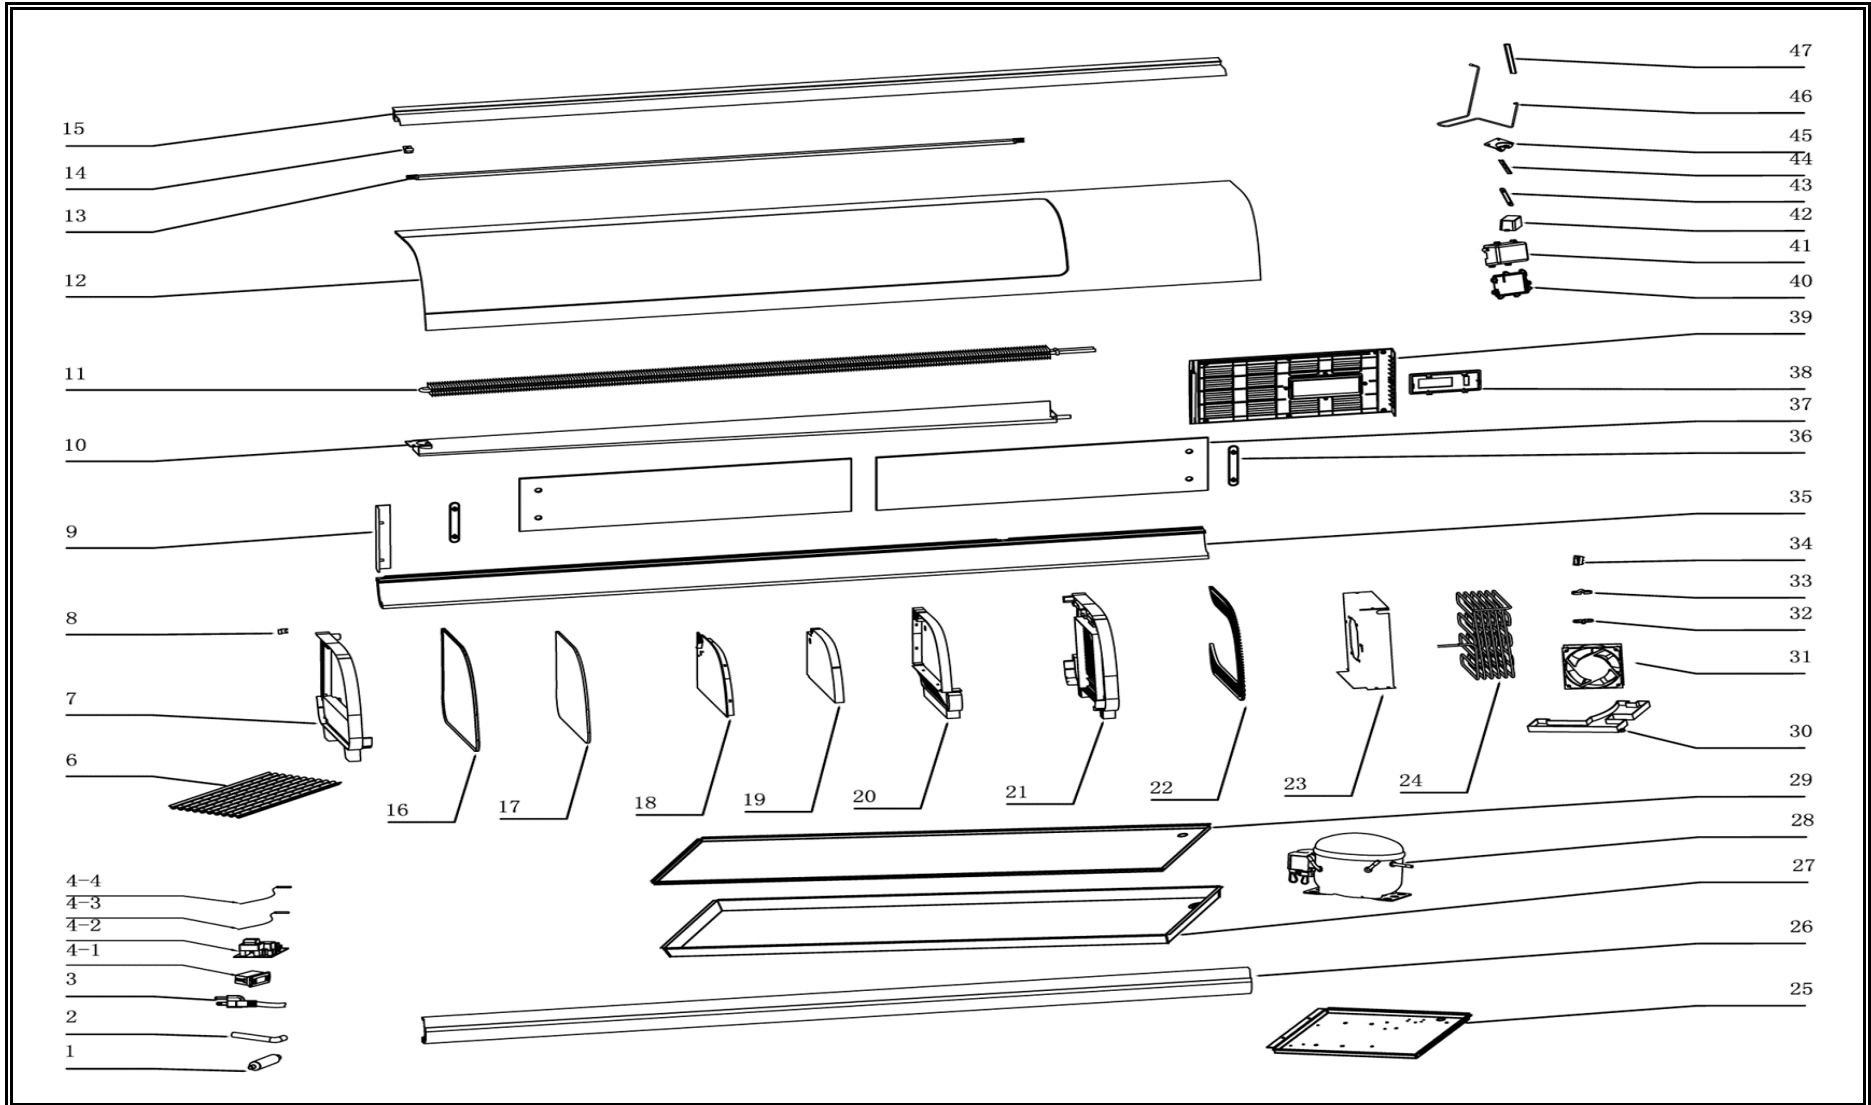

CombiSteel

7487.0070

v1.0

Onderdelen informatie
Erzatzteil information
Spare part information
Information de pièces

CombiSteel

7487.0070

Onderdelenlijst 7487.0070

POS:	Art.No.:	Omschrijving:	Aantal:
1		Dry filter	
2		Water Pipe	
3		Power cord	
4,1		Temperature Display	
4,2		Main Circuit Board	
4,3		Defrost probe	
4,4		Temperature probe	
6		Gastronorm containers	
7		Bracing piece of Rack	
8		Glass hook	
9		Finger clamp of glass	
10		TOP Water tray	
11		TOP Evaporator	
12		front glass	
13		LED Lights	
14		LED light buckle	
15		Upper pillar	
16		Glass silica ring	
17		Side glass	
18		Cover of middle separator	
19		Foam of middle separator	
20		Middle separator	
21		Left plastic panel	
22		Decorating plate	
23		Condenser guard	
24		Condenser	
25		Bottom panel of compressor	
26		Front pillar	
27		Box chassis-foam	
28		Compressor	
29		Bottom panel	
30		Water connectuon box	
31		Fan motor	
32		Wire clamp seat	
33		Cable clamp cover	
34		Switch	
35		Rear pillar	
36		handle	
37		Door glass	
38		Switch Panel	
39		Rear plastic panel	
40		Box cover	
41		Cirulit board box	

Onderdelenlijst 7487.0070

POS:	Art.No.:	Omschrijving:	Aantal:
42		LED Power	
43		High pressure evaporation tube pressure plate	
44		Square gasket	
45		Upper evaporator end fixing plate	
46		High pressure evaporation tube	
47		F-type sealing strip	