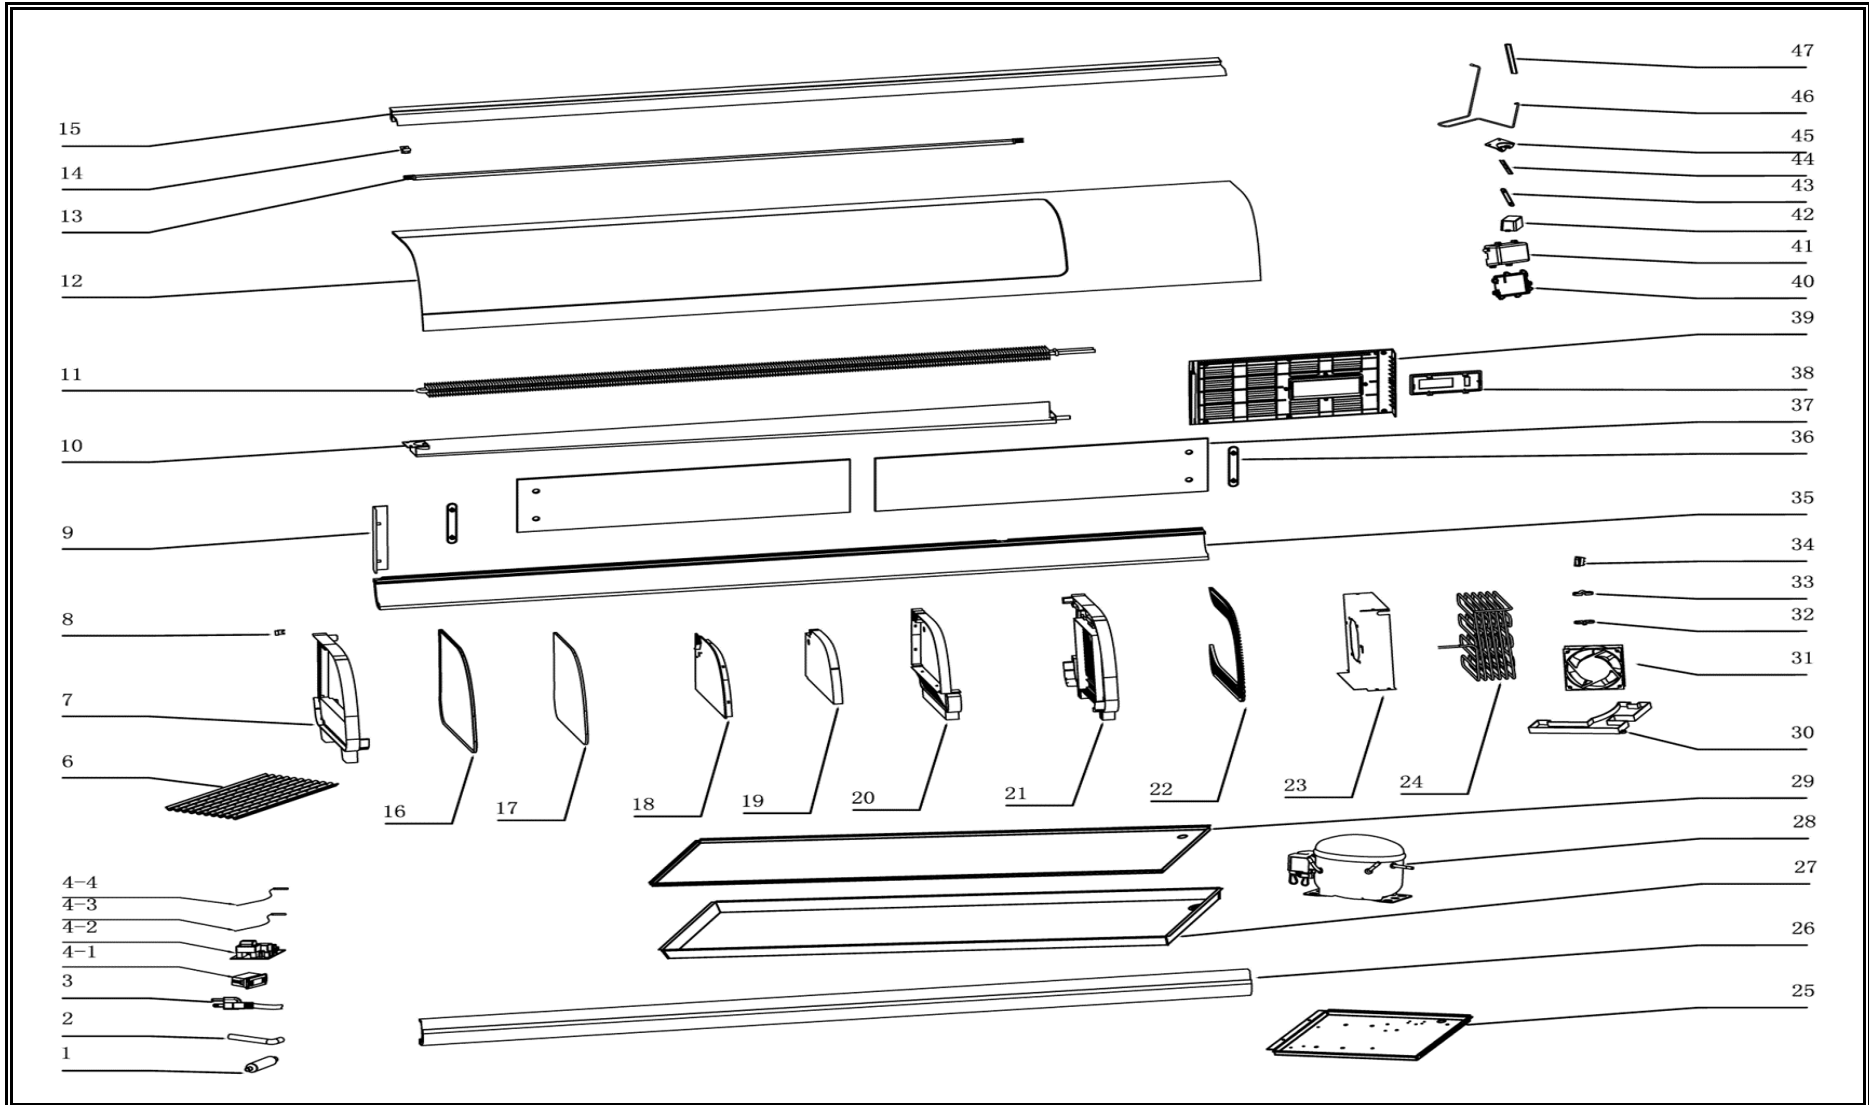

CombiSteel

7487.0075

v1.0

Onderdelen informatie
Erzatzteil information
Spare part information
Information de pièces

CombiSteel

7487.0075

Onderdelenlijst 7487.0075

POS:	Art.No.:	Omschrijving:	Aantal:
1		Dry filter	
2		Water Pipe	
3		Power cord	
4,1		Temperature Display	
4,2		Main Circuit Board	
4,3		Defrost probe	
4,4		Temperature probe	
6		Gastronorm containers	
7		Bracing piece of Rack	
8		Glass hook	
9		Finger clamp of glass	
10		TOP Water tray	
11		TOP Evaporator	
12		front glass	
13		LED Lights	
14		LED light buckle	
15		Upper pillar	
16		Glass silica ring	
17		Side glass	
18		Cover of middle separator	
19		Foam of middle separator	
20		Middle separator	
21		Left plastic panel	
22		Decorating plate	
23		Condenser guard	
24		Condenser	
25		Bottom panel of compressor	
26		Front pillar	
27		Box chassis-foam	
28		Compressor	
29		Bottom panel	
30		Water connectuon box	
31		Fan motor	
32		Wire clamp seat	
33		Cable clamp cover	
34		Switch	
35		Rear pillar	
36		handle	
37		Door glass	
38		Switch Panel	
39		Rear plastic panel	
40		Box cover	
41		Cirulit board box	

Onderdelenlijst 7487.0075

POS:	Art.No.:	Omschrijving:	Aantal:
42		LED Power	
43		High pressure evaporation tube pressure plate	
44		Square gasket	
45		Upper evaporator end fixing plate	
46		High pressure evaporation tube	
47		F-type sealing strip	