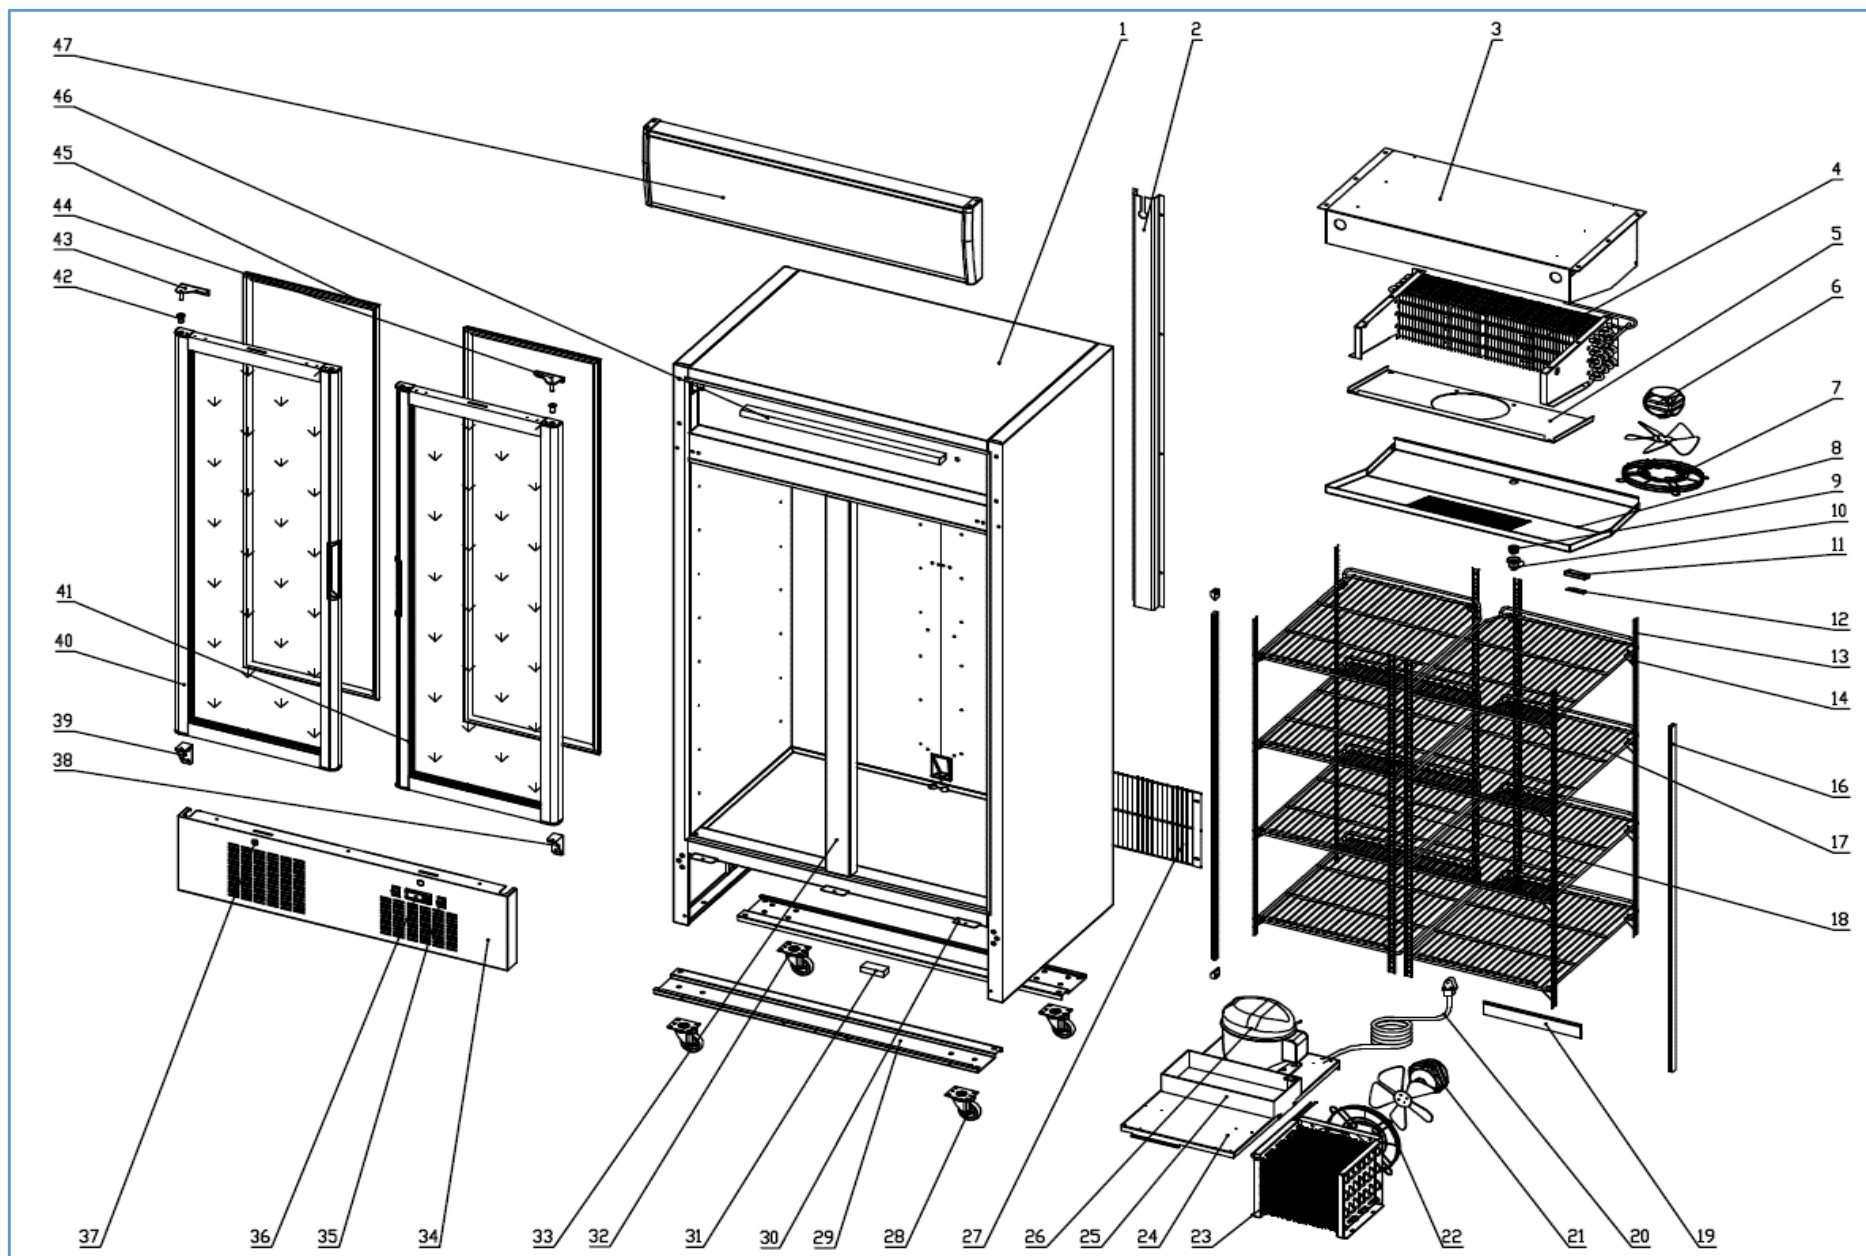

7450.0140

Onderdelen informatie

Erzatzteil information

Spare part information

Information de pièces

Onderdelenlijst 7450.0140

POS:	Art.No.:	Omschrijving:	Aantal:
1		BODY	1PC
2		WATER PIPE COVER BOARD	1PC
3		EVAPORATOR SUPPORT FIXER	1PC
4	9338.2102	EVAPORATOR	1PC
5		FAN SUPPORT FIXER	1PC
6	9390.0130	CIRCLE FAN	1PC
7		WALL RING	1PC
8		CIRCLE FAN COVER	1PCS
9	9338.2086	DRAIN PIPE PART 1	1PC
10	9338.2086	DRAIN PIPE PART 2	1PC
11	9338.1502	PROBE PADDING	1PC
12		SENSOR FIXED CLIP	1PC
13		SHELF SUPPORT	8PCS
14	9338.0950	K SHAPE CLIP	32PCS
15			
16	9338.2020	LED LAMP	2PCS
17		RIGHT SHELF	4PCS
18		LEFT SHELF	4PCS
19		PRICE LABEL SUPPORT	8PCS
20		PLUG	1PC
21	9390.0130	CONDENSER FAN	1PC
22		BASKET GUARD GRILLS	1PC
23	9338.2088	CONDENSER	1PC
24		UNIT BOARD	1PC
25		WATER PAN	1PC
26	9338.1672	Compressor	1PC
27		UNITE ROOM GRILLS	1PC
28		CASTER WITH BRAKE	2PCS
29		SUPPORT OF BODY	2PCS
30		FRONT PANEL SUPPORT	3PCS
31	9338.0649	TRANSFORMER	1PC
32		CASTER WITHOUT BRAKE	1PC
33		MIDDLE BRIDGE	1PC
34		FRONT PANEL	1PC
35	9108.0244	SWITCH	2PCS
36	9114.0035	THERMOSTAT	1PC
37		LOCK	2PCS
38	9338.2104	DOOR HINGE /DOWN	1PC
39	9338.2090	DOOR HINGE /DOWN	1PC
40	9338.2106	LEFT DOOR	1PC
41	9338.2108	RIGHT DOOR	1PC
42	9338.2092	DOOR BUSHING	2PCS
43	9338.2112	LEFT UP HINGE	1PC
44	9338.2096	RIGHT UP HINGE	1PC
45	9338.2114	GASKET	2PCS
46		LAMP	1PC
47		LAMP BOX	1PC