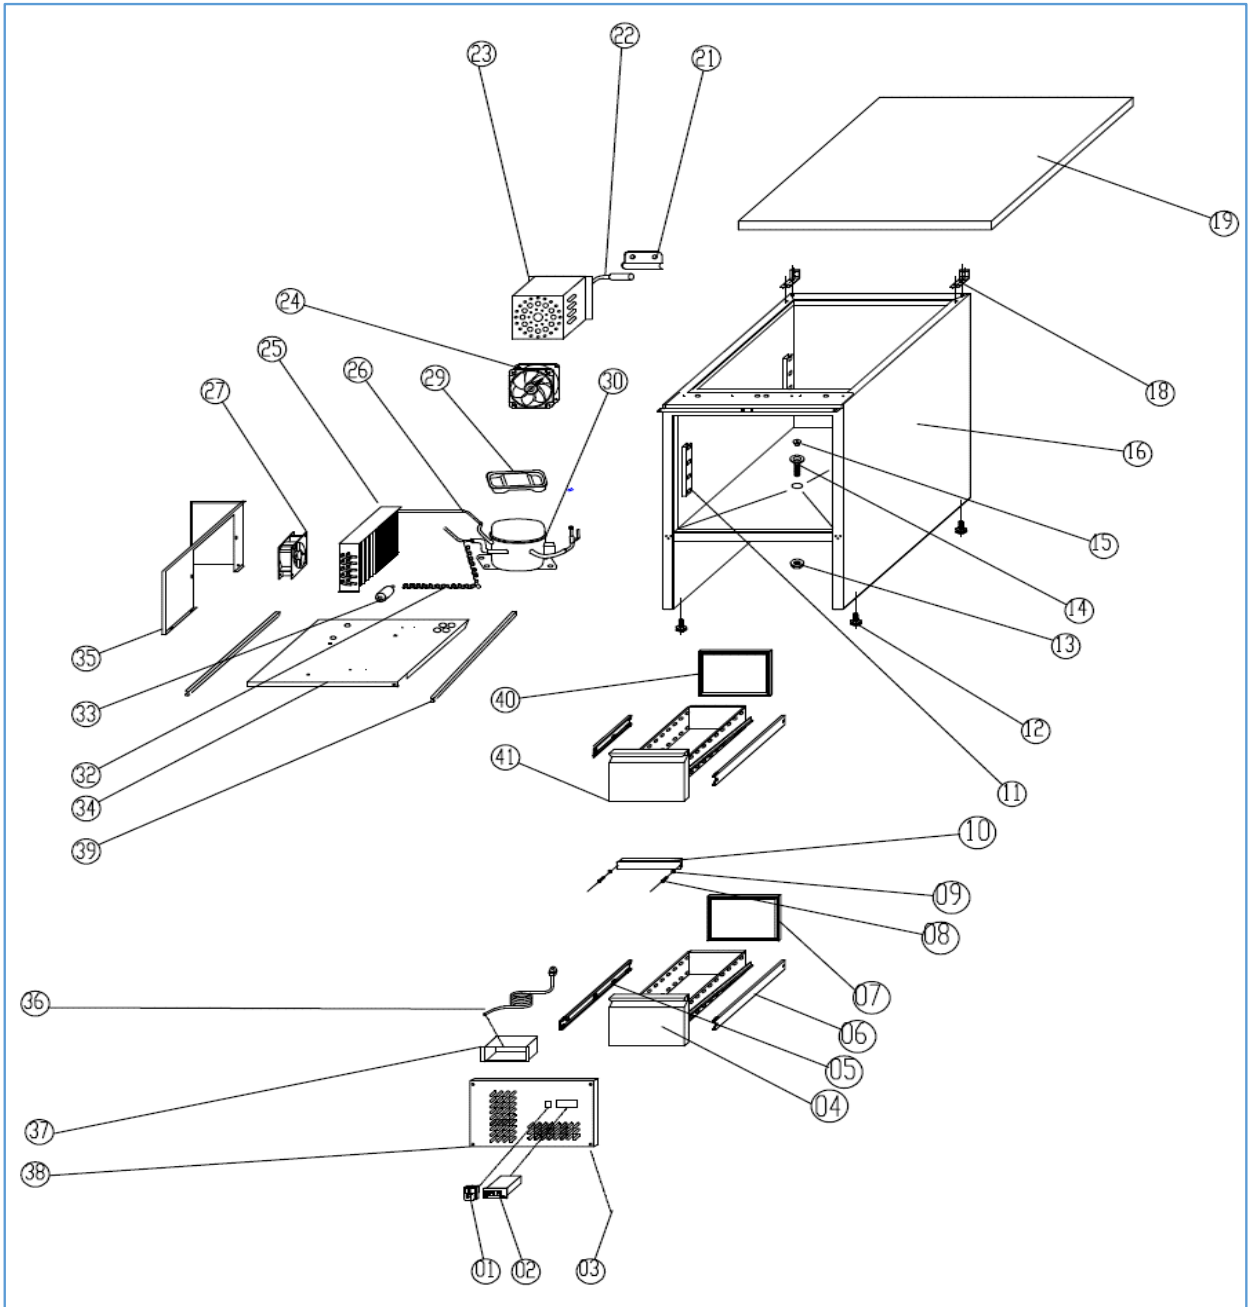

7450.0735

Onderdelen informatie

Erzatzteil information

Spare part information

Information de pièces

Onderdelenlijst 7450.0735

POS:	Art.No.:	Omschrijving:	Aantal:
1	9108.0244	MAIN SWITCH	1PC
2	9114.0035	THERMOSTAT	1PC
3		PLASTIC CAP	6PCS
4		DOWN DRAWER	1PC
5	9338.1026	GUID (LEFT)	3PCS
6	9338.1025	GUID(RIGHT)	3PCS
7	9338.2052	DOWN GASKET	1PC
8		SCREW	2PCS
9		WASHER	2PCS
10	9338.0380	BRIDGE	1PC
11	9338.0895	SIDE SUPPORT/RIGHT/LEFT	4PCS
12	9338.1195	FEET	4PCS
13		DRAIN PIPE NUT	1PC
14	9338.0040	DRAIN PIPE	1PC
15		DRAIN PIPE COVER	1PC
16		BODY	1PC
18		TOP HINGE	2PCS
19		TOP	1PC
21		SENSOR FIXED CLIP	1PC
22	9338.0075	SENSOR	1PC
23		CIRCLE FAN SUPPORT	1PC
24	9338.0130	CIRCLE FAN	1PC
25		CONDENSER	1PC
26		DISCHARGE TUBE	1PC
27	9999.0136	CONDENSER FAN	1PC
29	9338.1660	WATER PAN	1PC
30	9338.0635	COMPRESSOR	1PC
32	9338.1970	CAPILLARY	1PC
33		FILTER DRIER	1PC
34		UNIT BOARD	1PC
35		CONDENSER COVER BOARD	1PC
36		PLUG	1PC
37		THERMOSTAT BOX	1PC
38		FRONT PANEL	1PC
39		UNIT BOARD GUIDE	1PAIR
40	9338.2126	UP GASKET	1PC
41		UP DRAWER	1PC